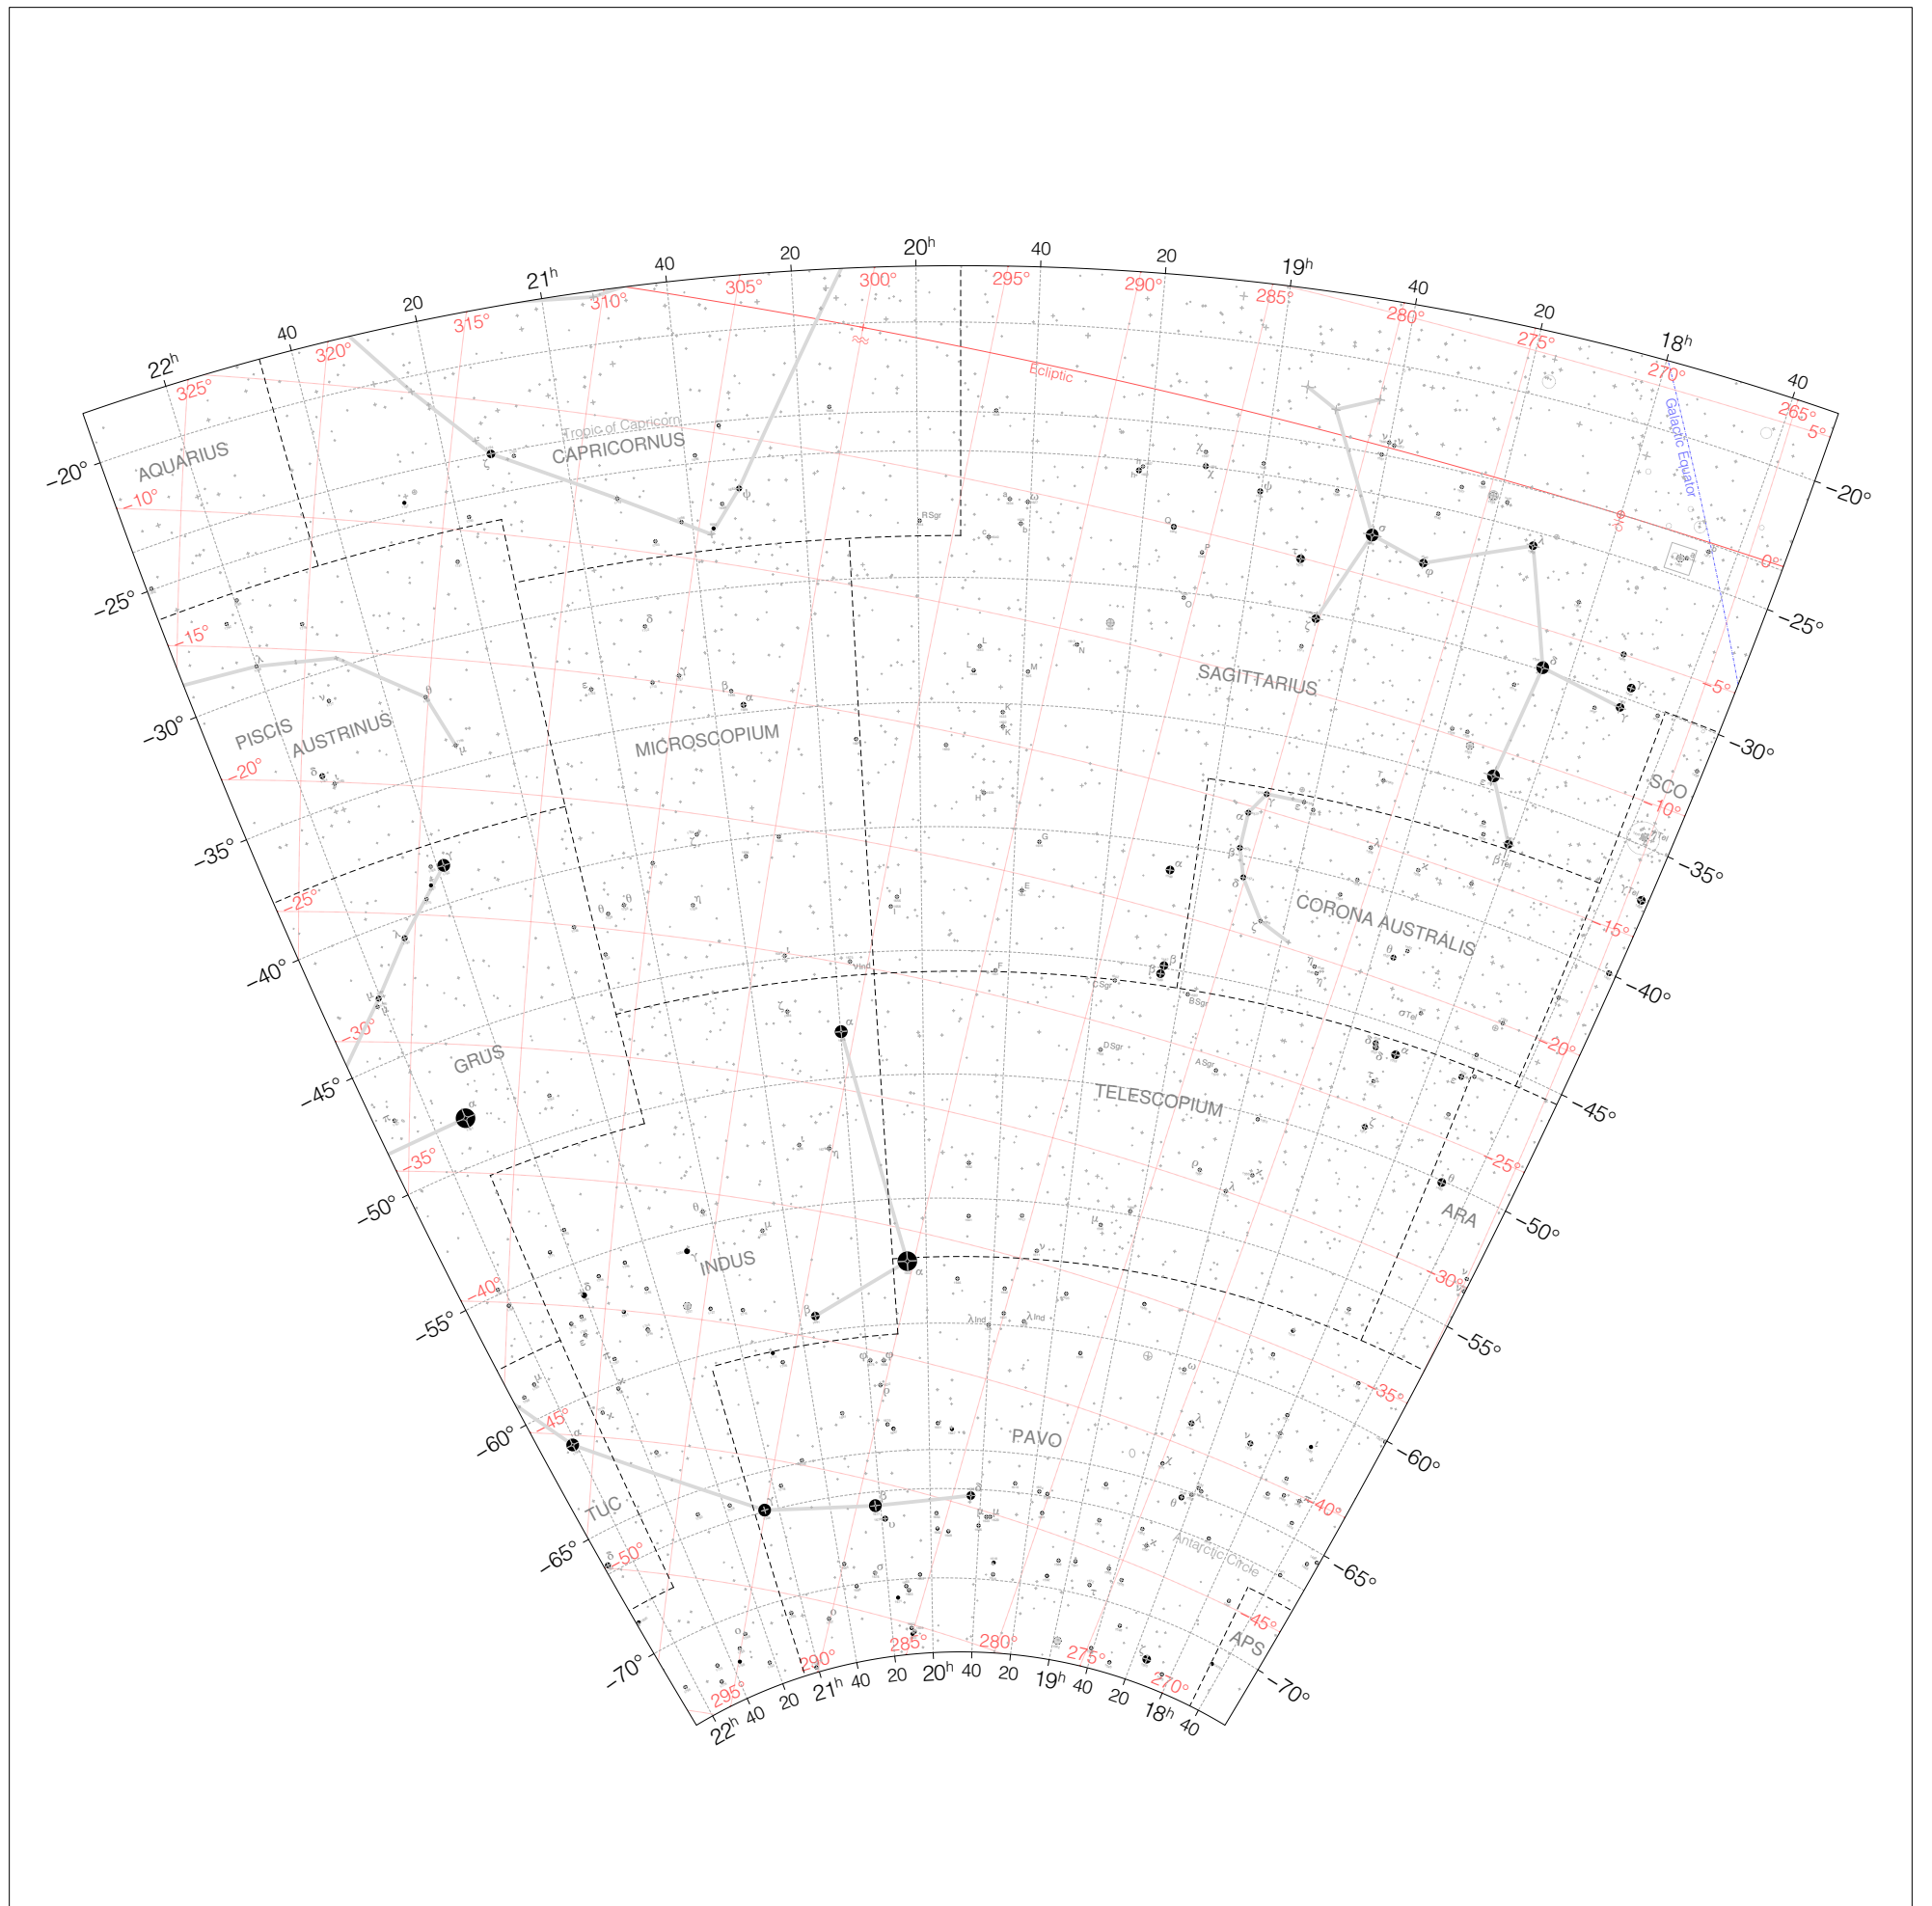

Lacaille Stars from 18h to 22h and -70° to -20°

Magnitudes: ●●●●●●●
1 2 3 4 5 6 7

Legend: ● ✕ ▲

Coordinates: 1750-01-01 (Gregorian)