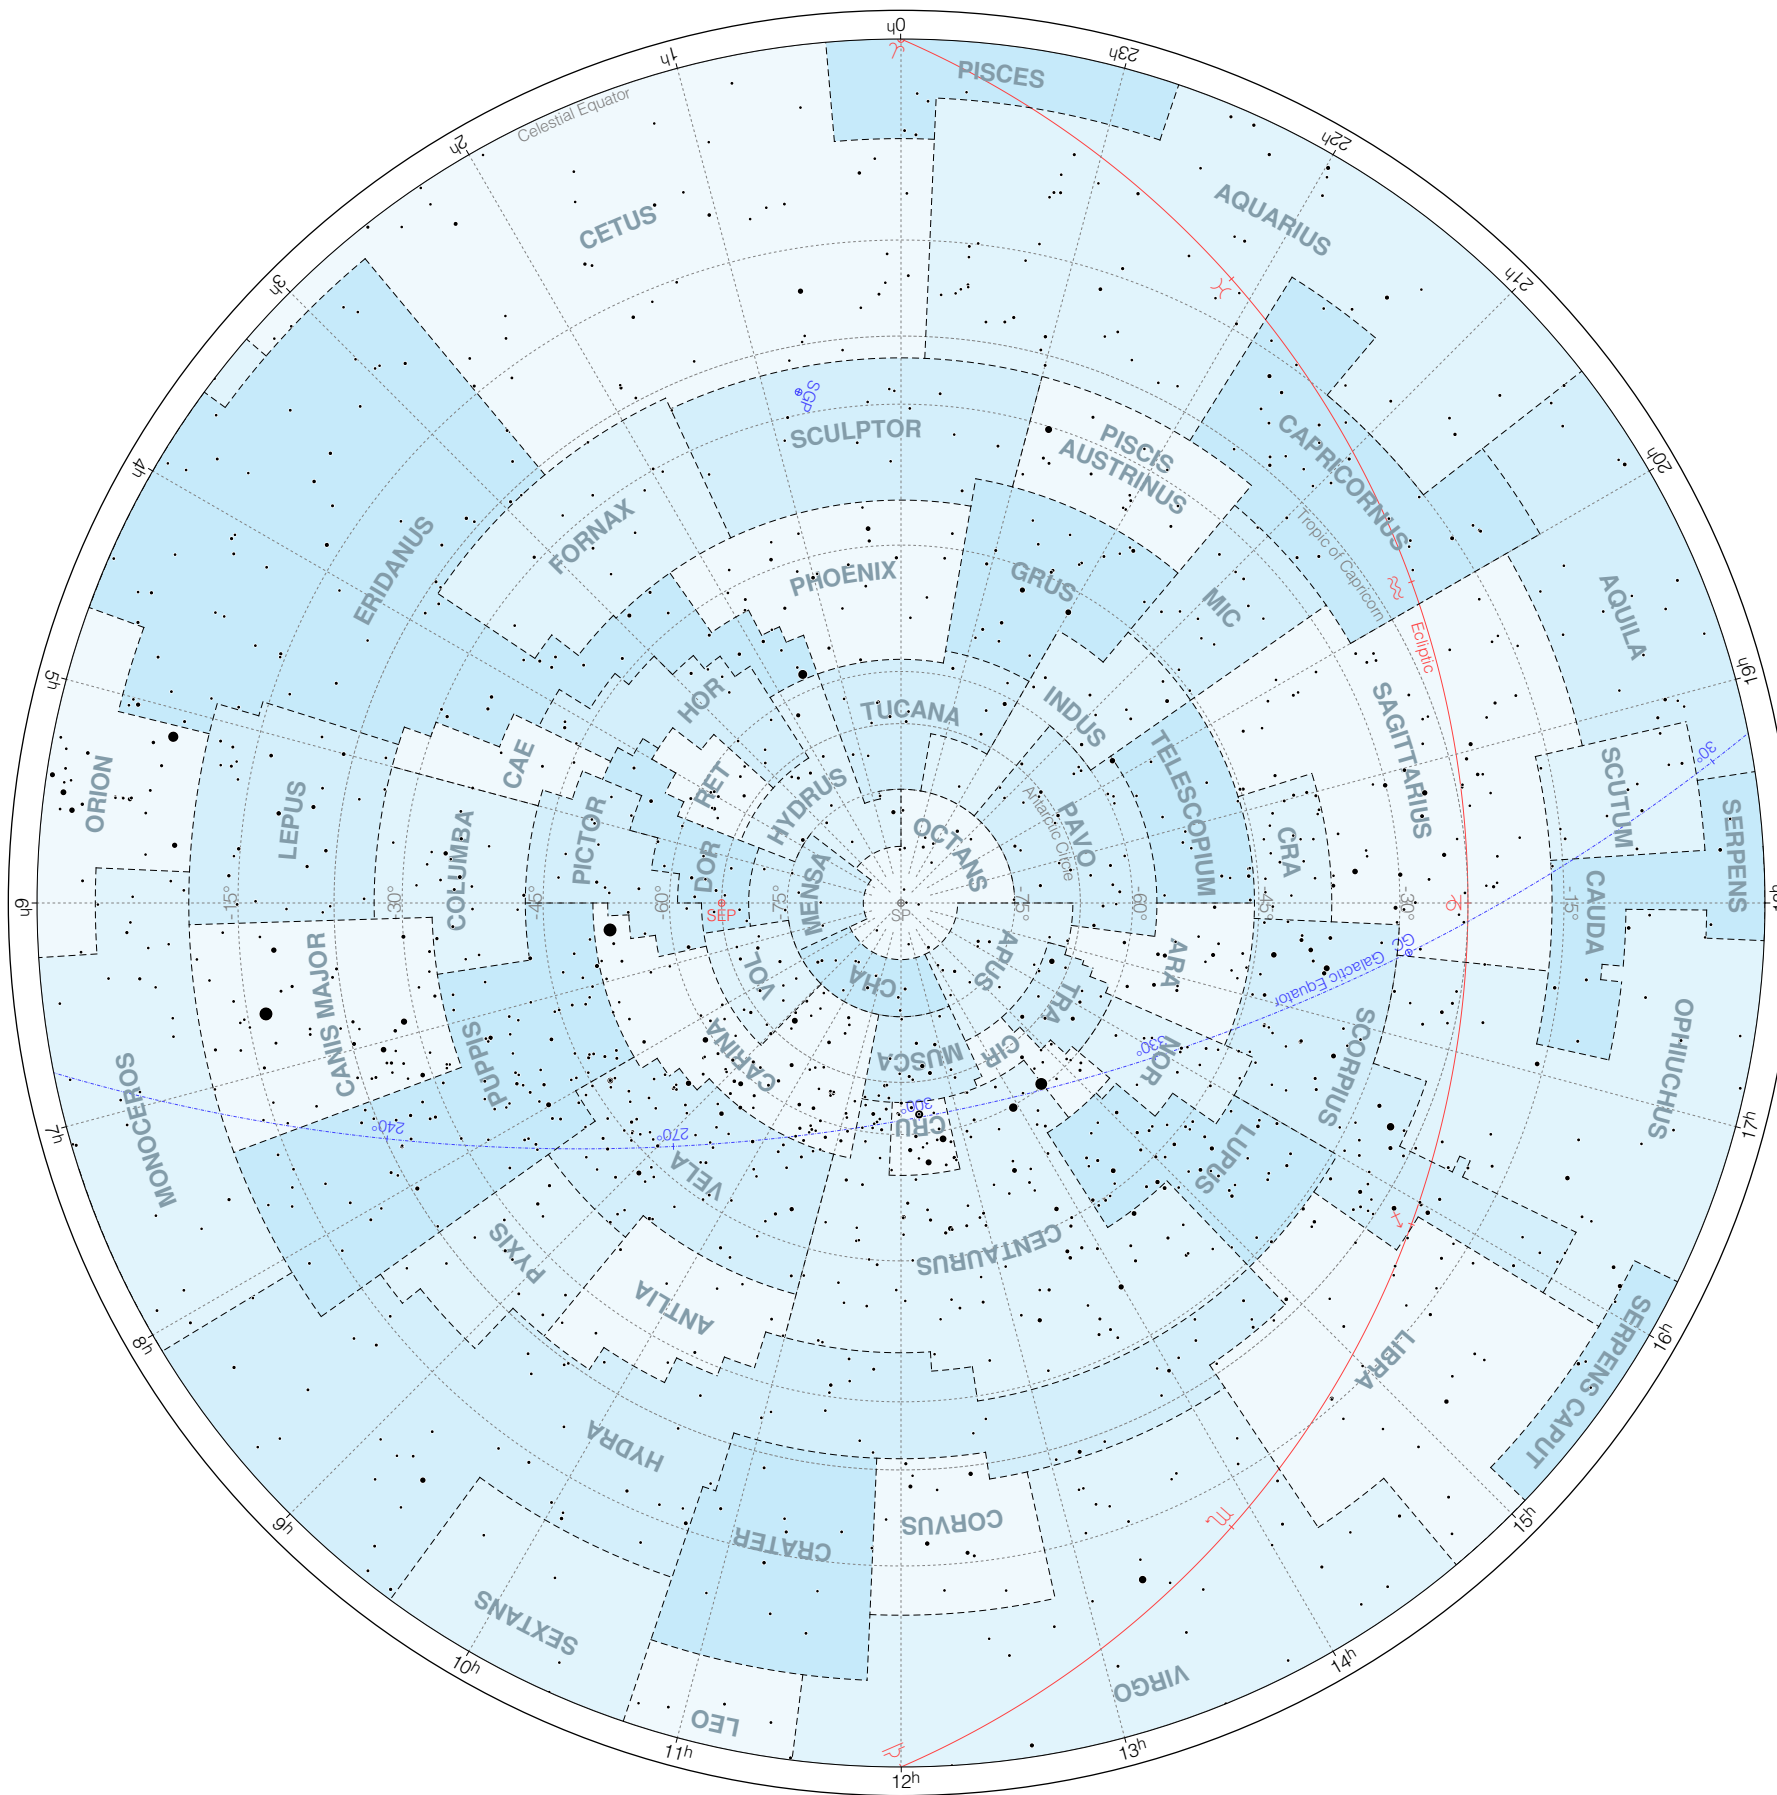

# Constellations – South view

Magnitudes: ●●●●●●  
0 1 2 3 4 5 6

B1875.0 Equatorial system - Stereographic projection