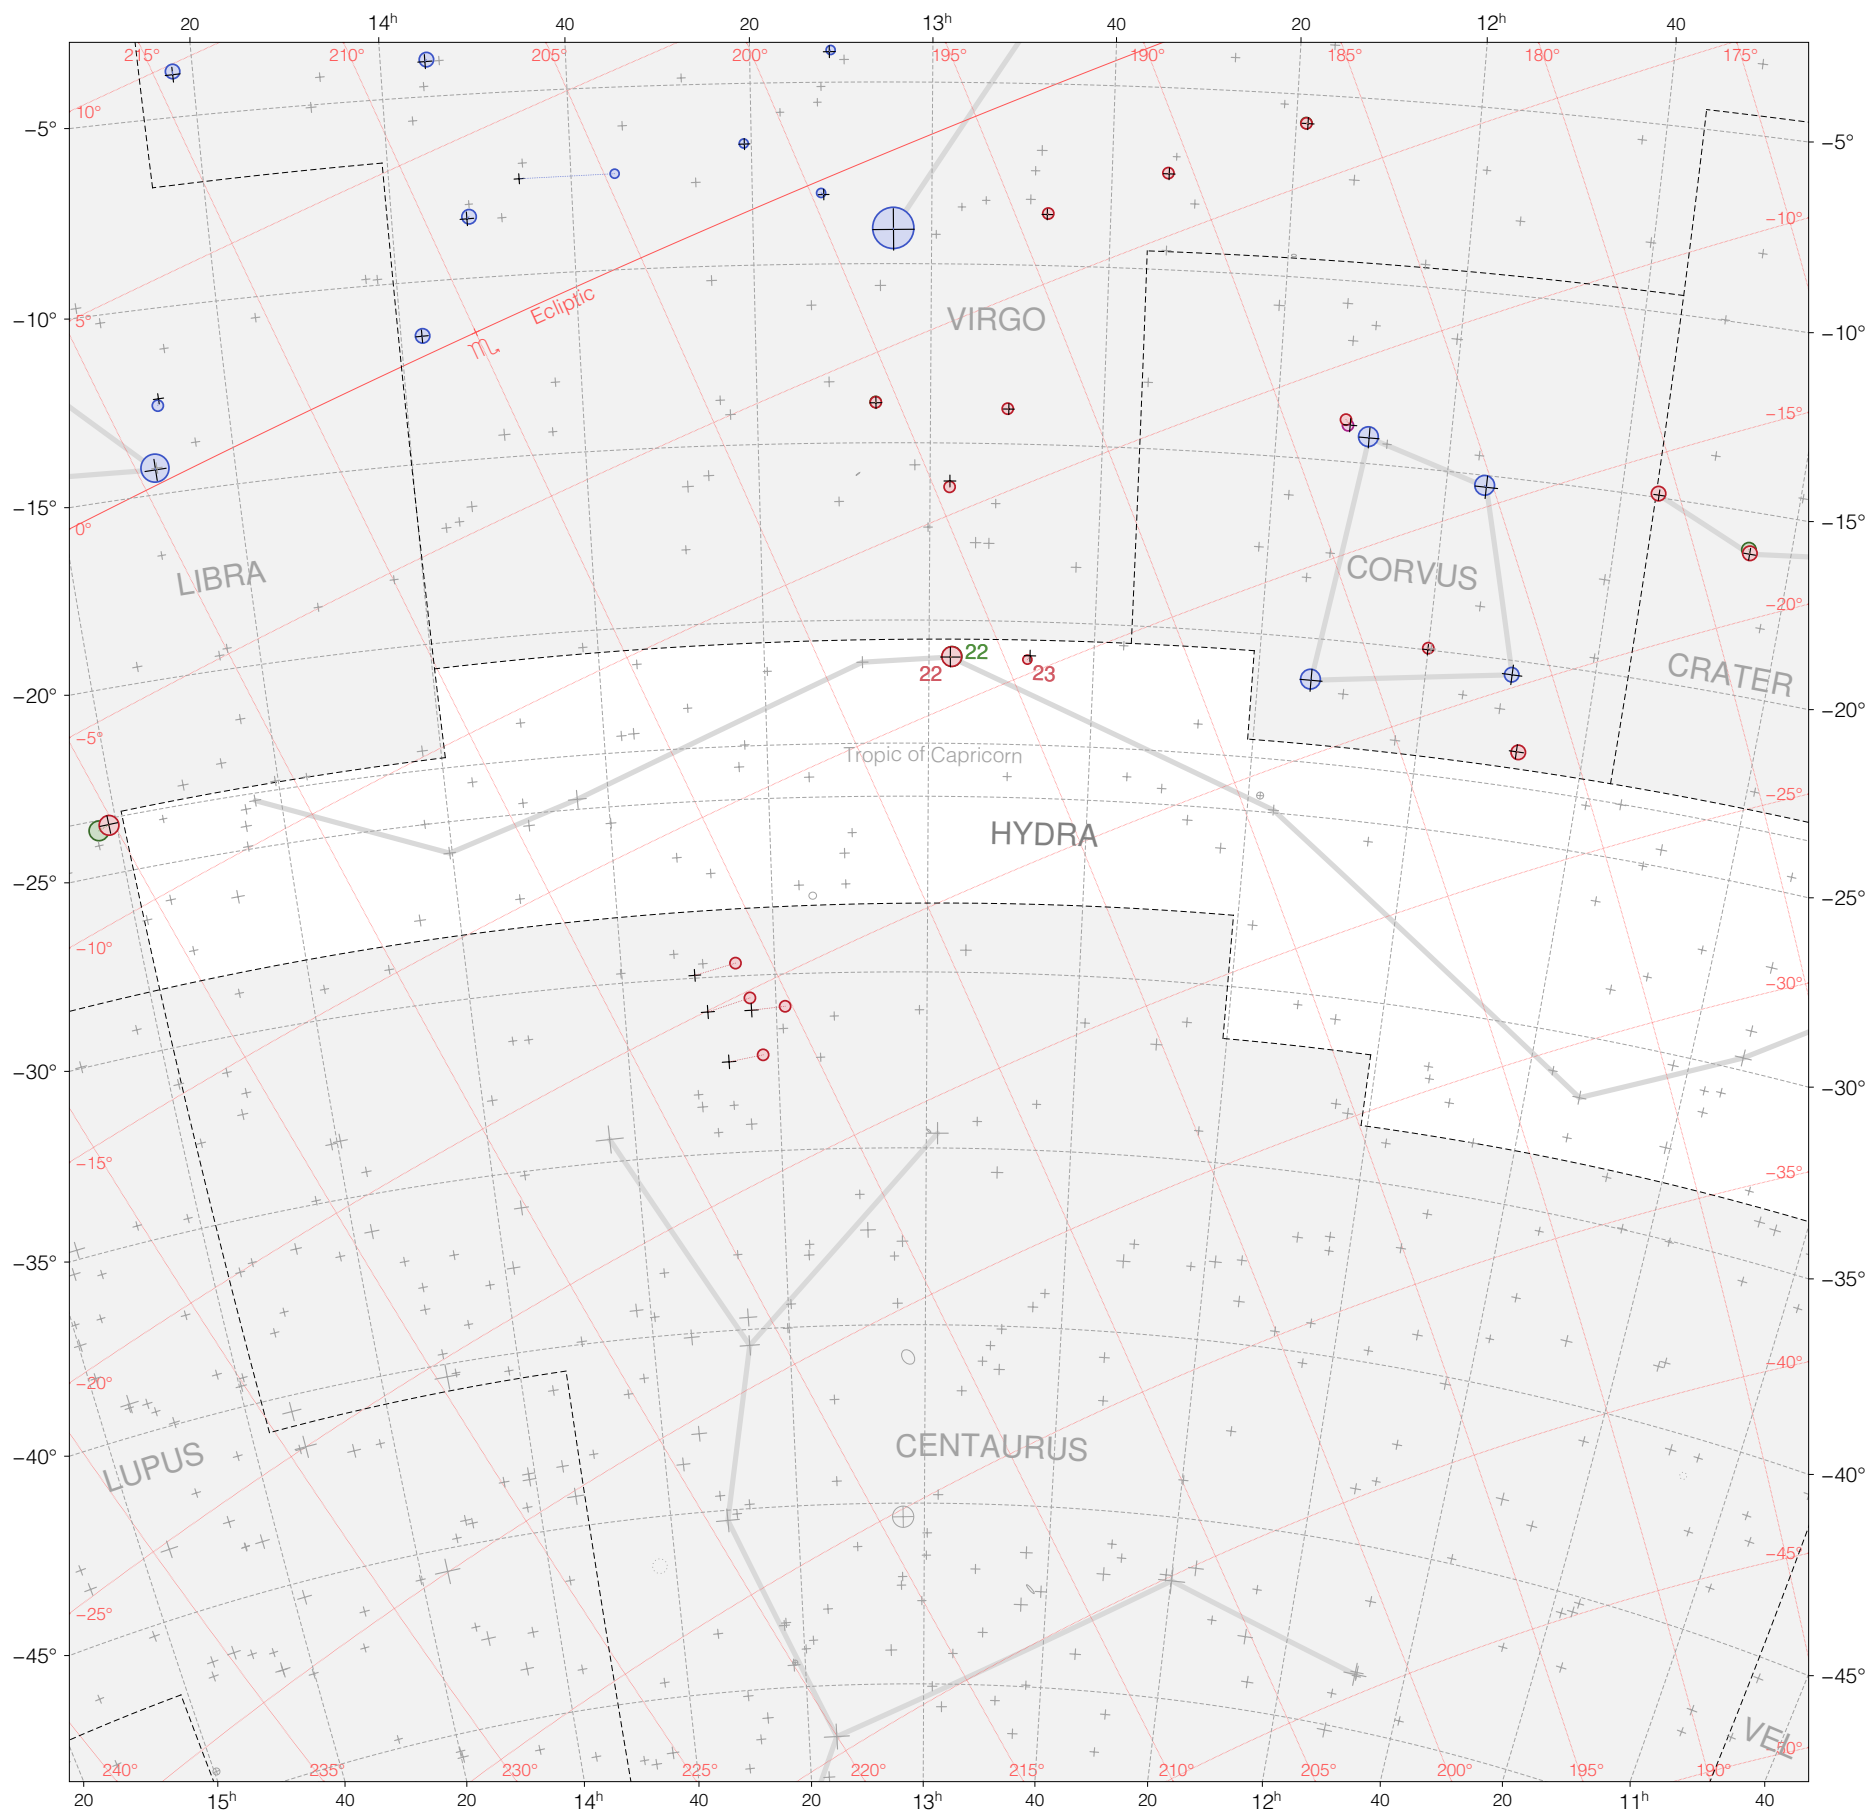

# Tycho stars in Hydra (east)

Magnitudes: 1 2 3 4 5 6 7

Versions: T M K R

Scale at center: 0° 2° 4°