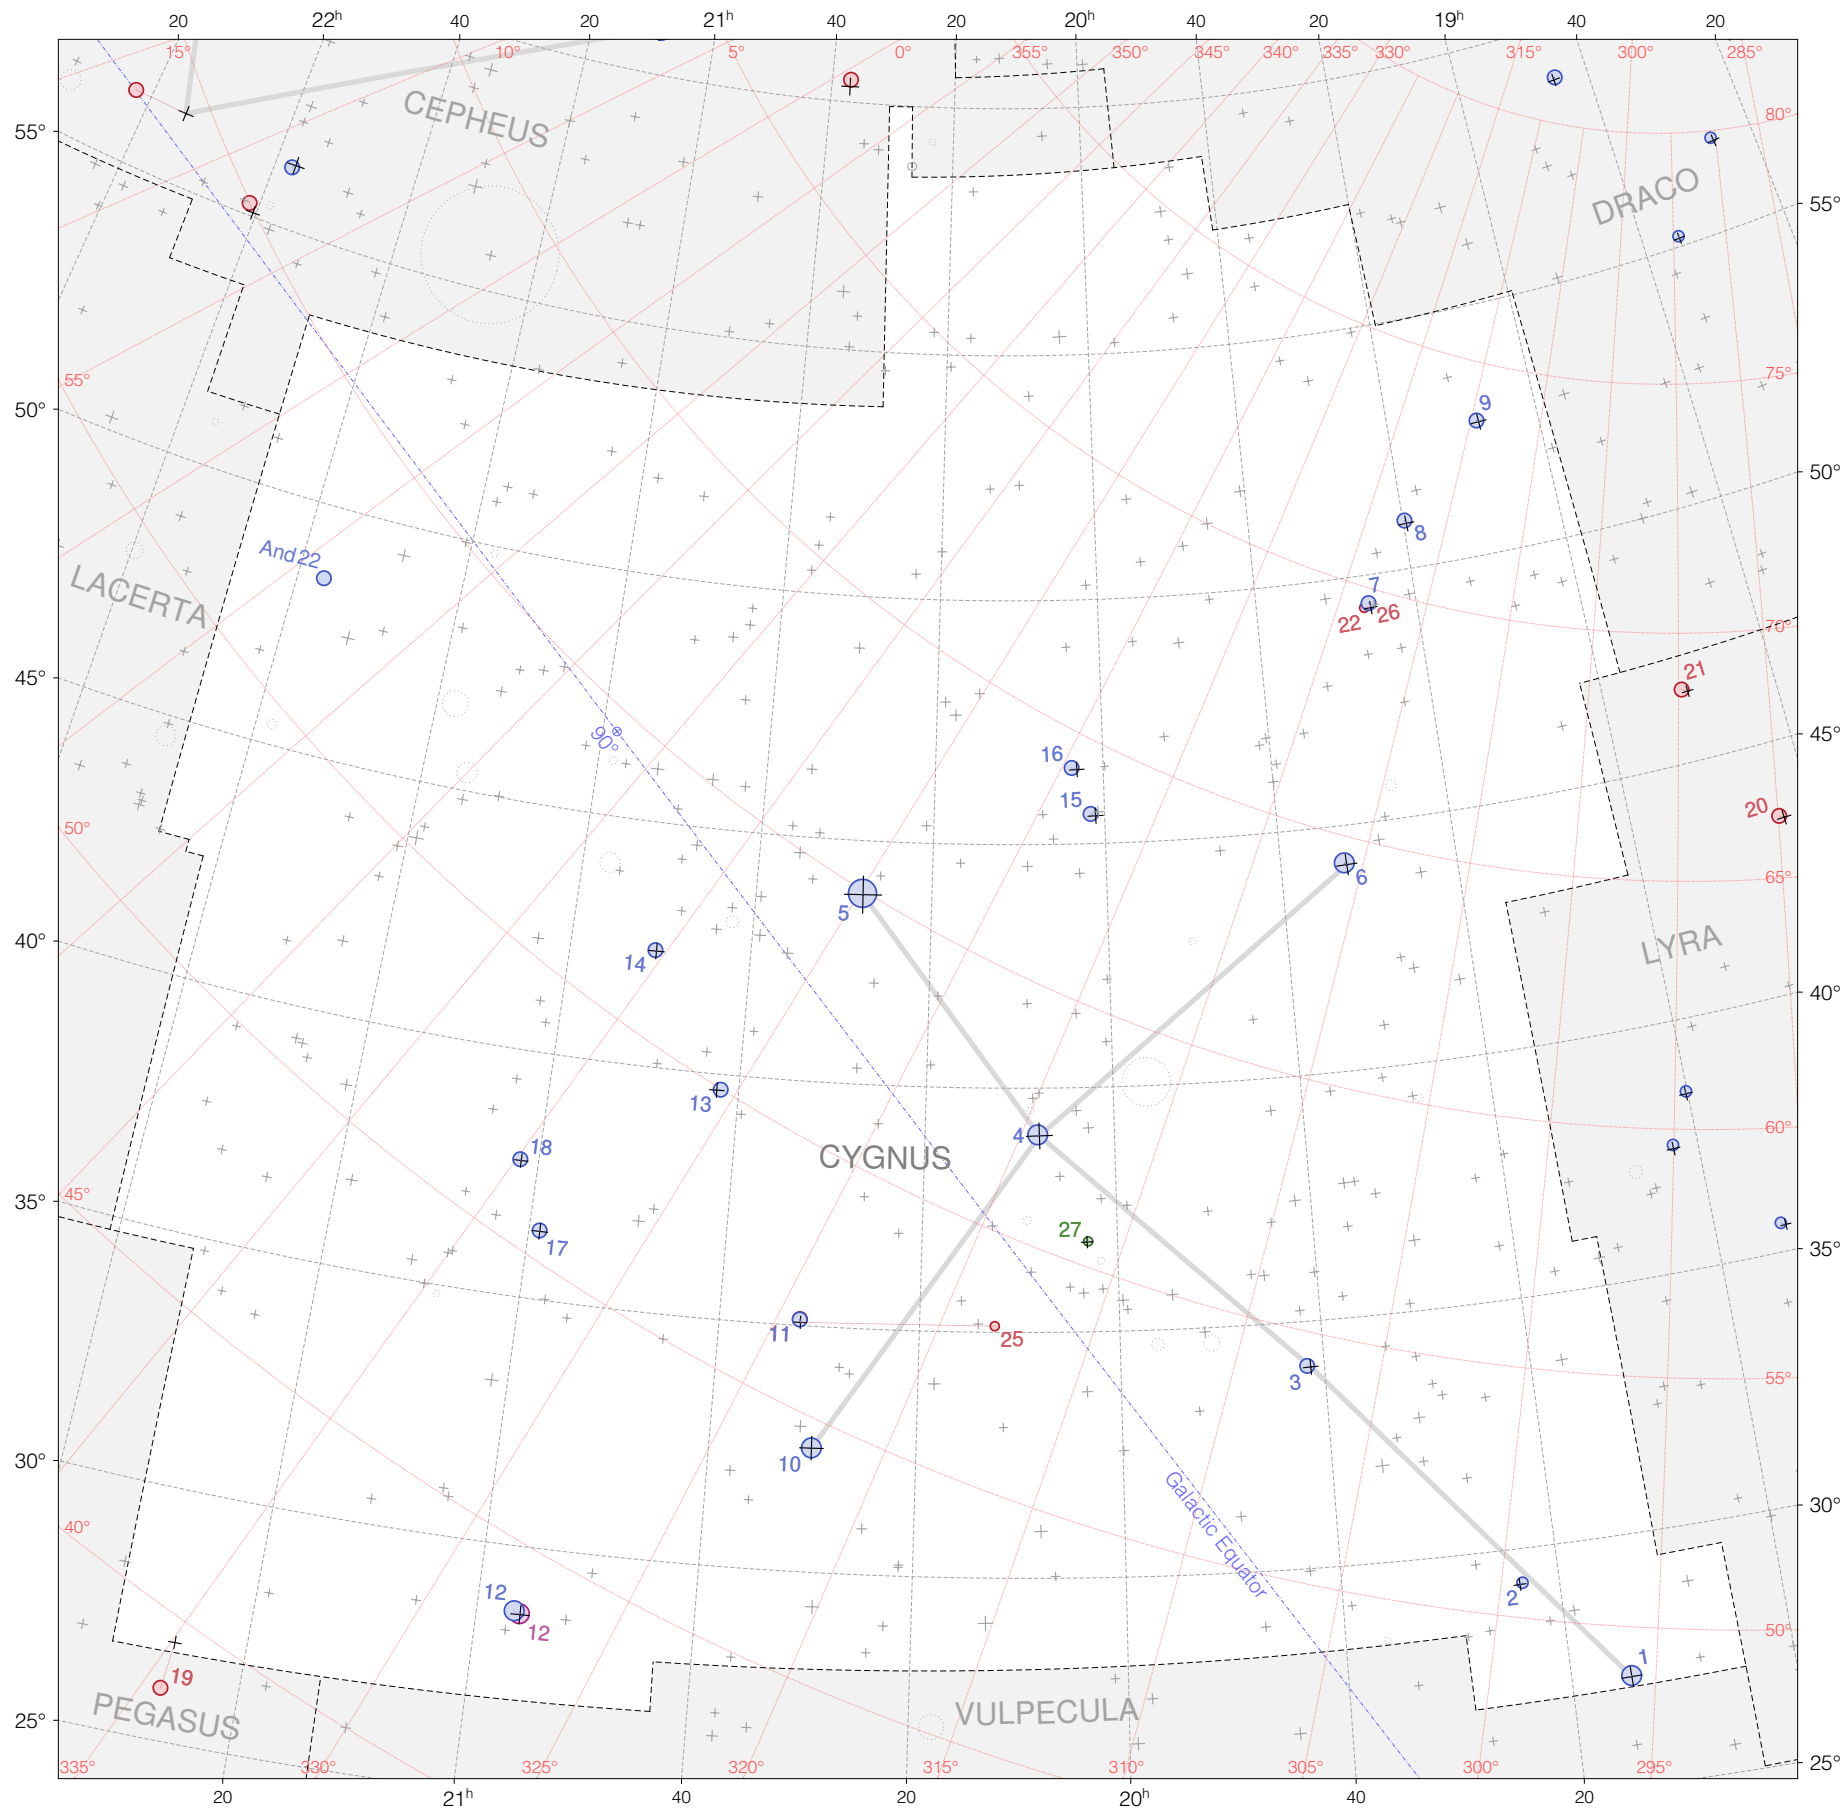

# Tycho stars in Cygnus

Magnitudes: 1 2 3 4 5 6 7

Versions: T M K R

Scale at center: 0° 2° 4°