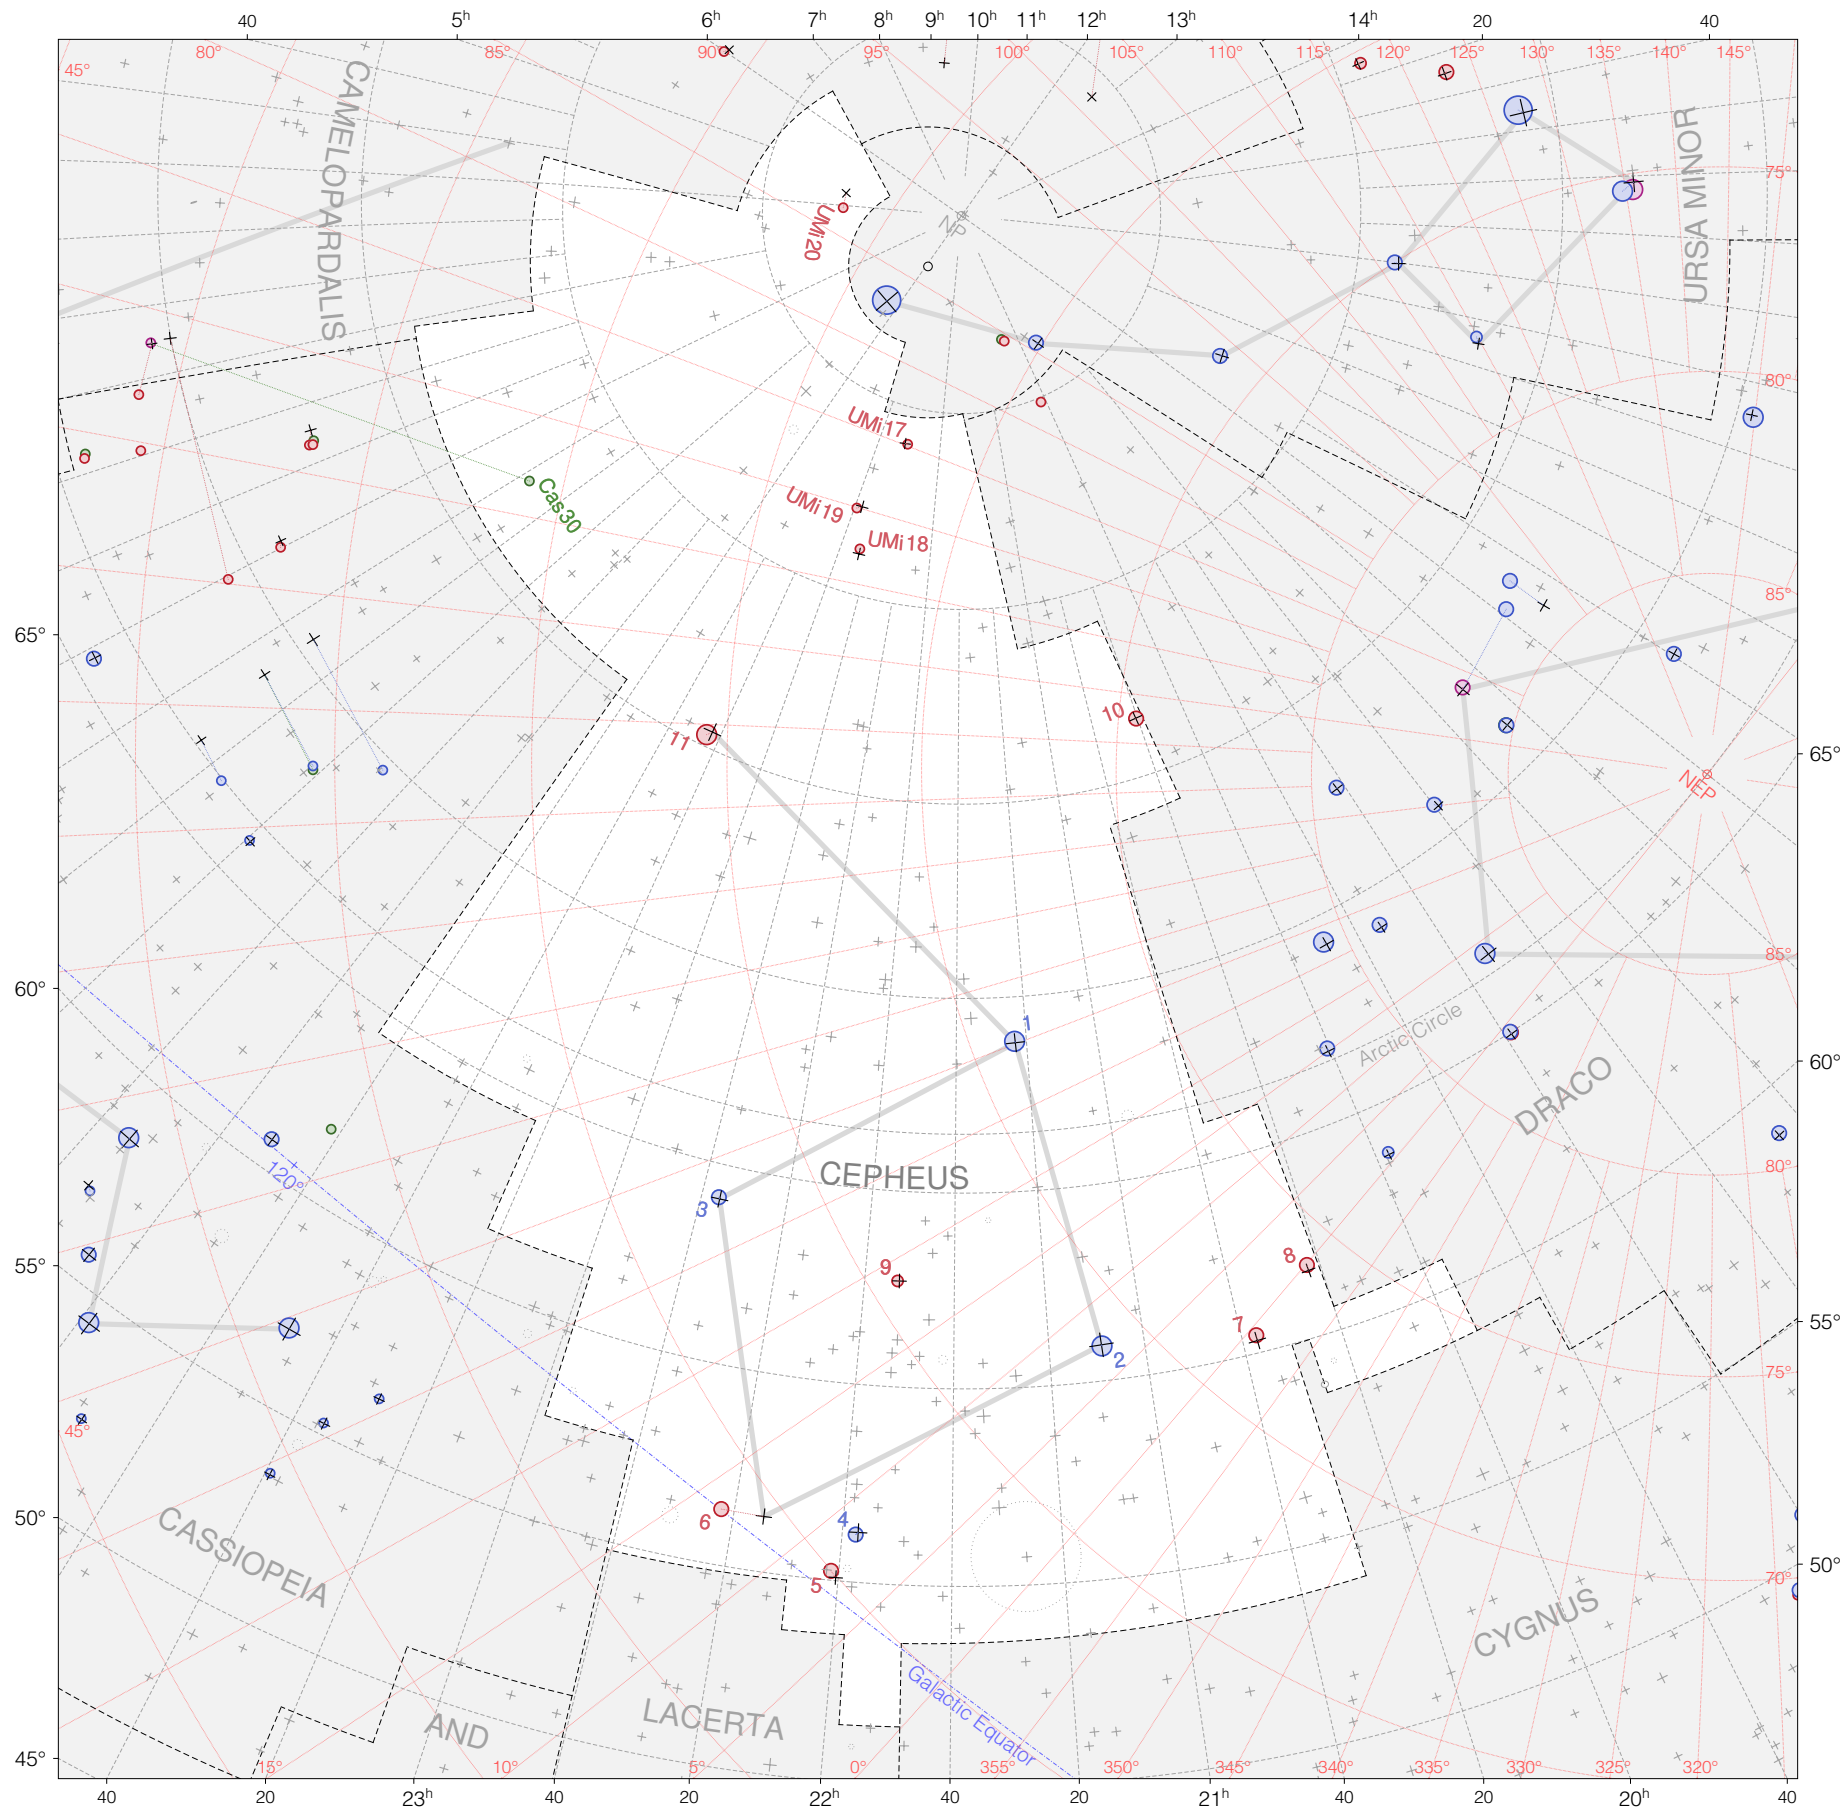

Tycho stars in Cepheus

Magnitudes:  1 2 3 4 5 6 7

Versions:  T M K R

Scale at center:  0° 2° 4°