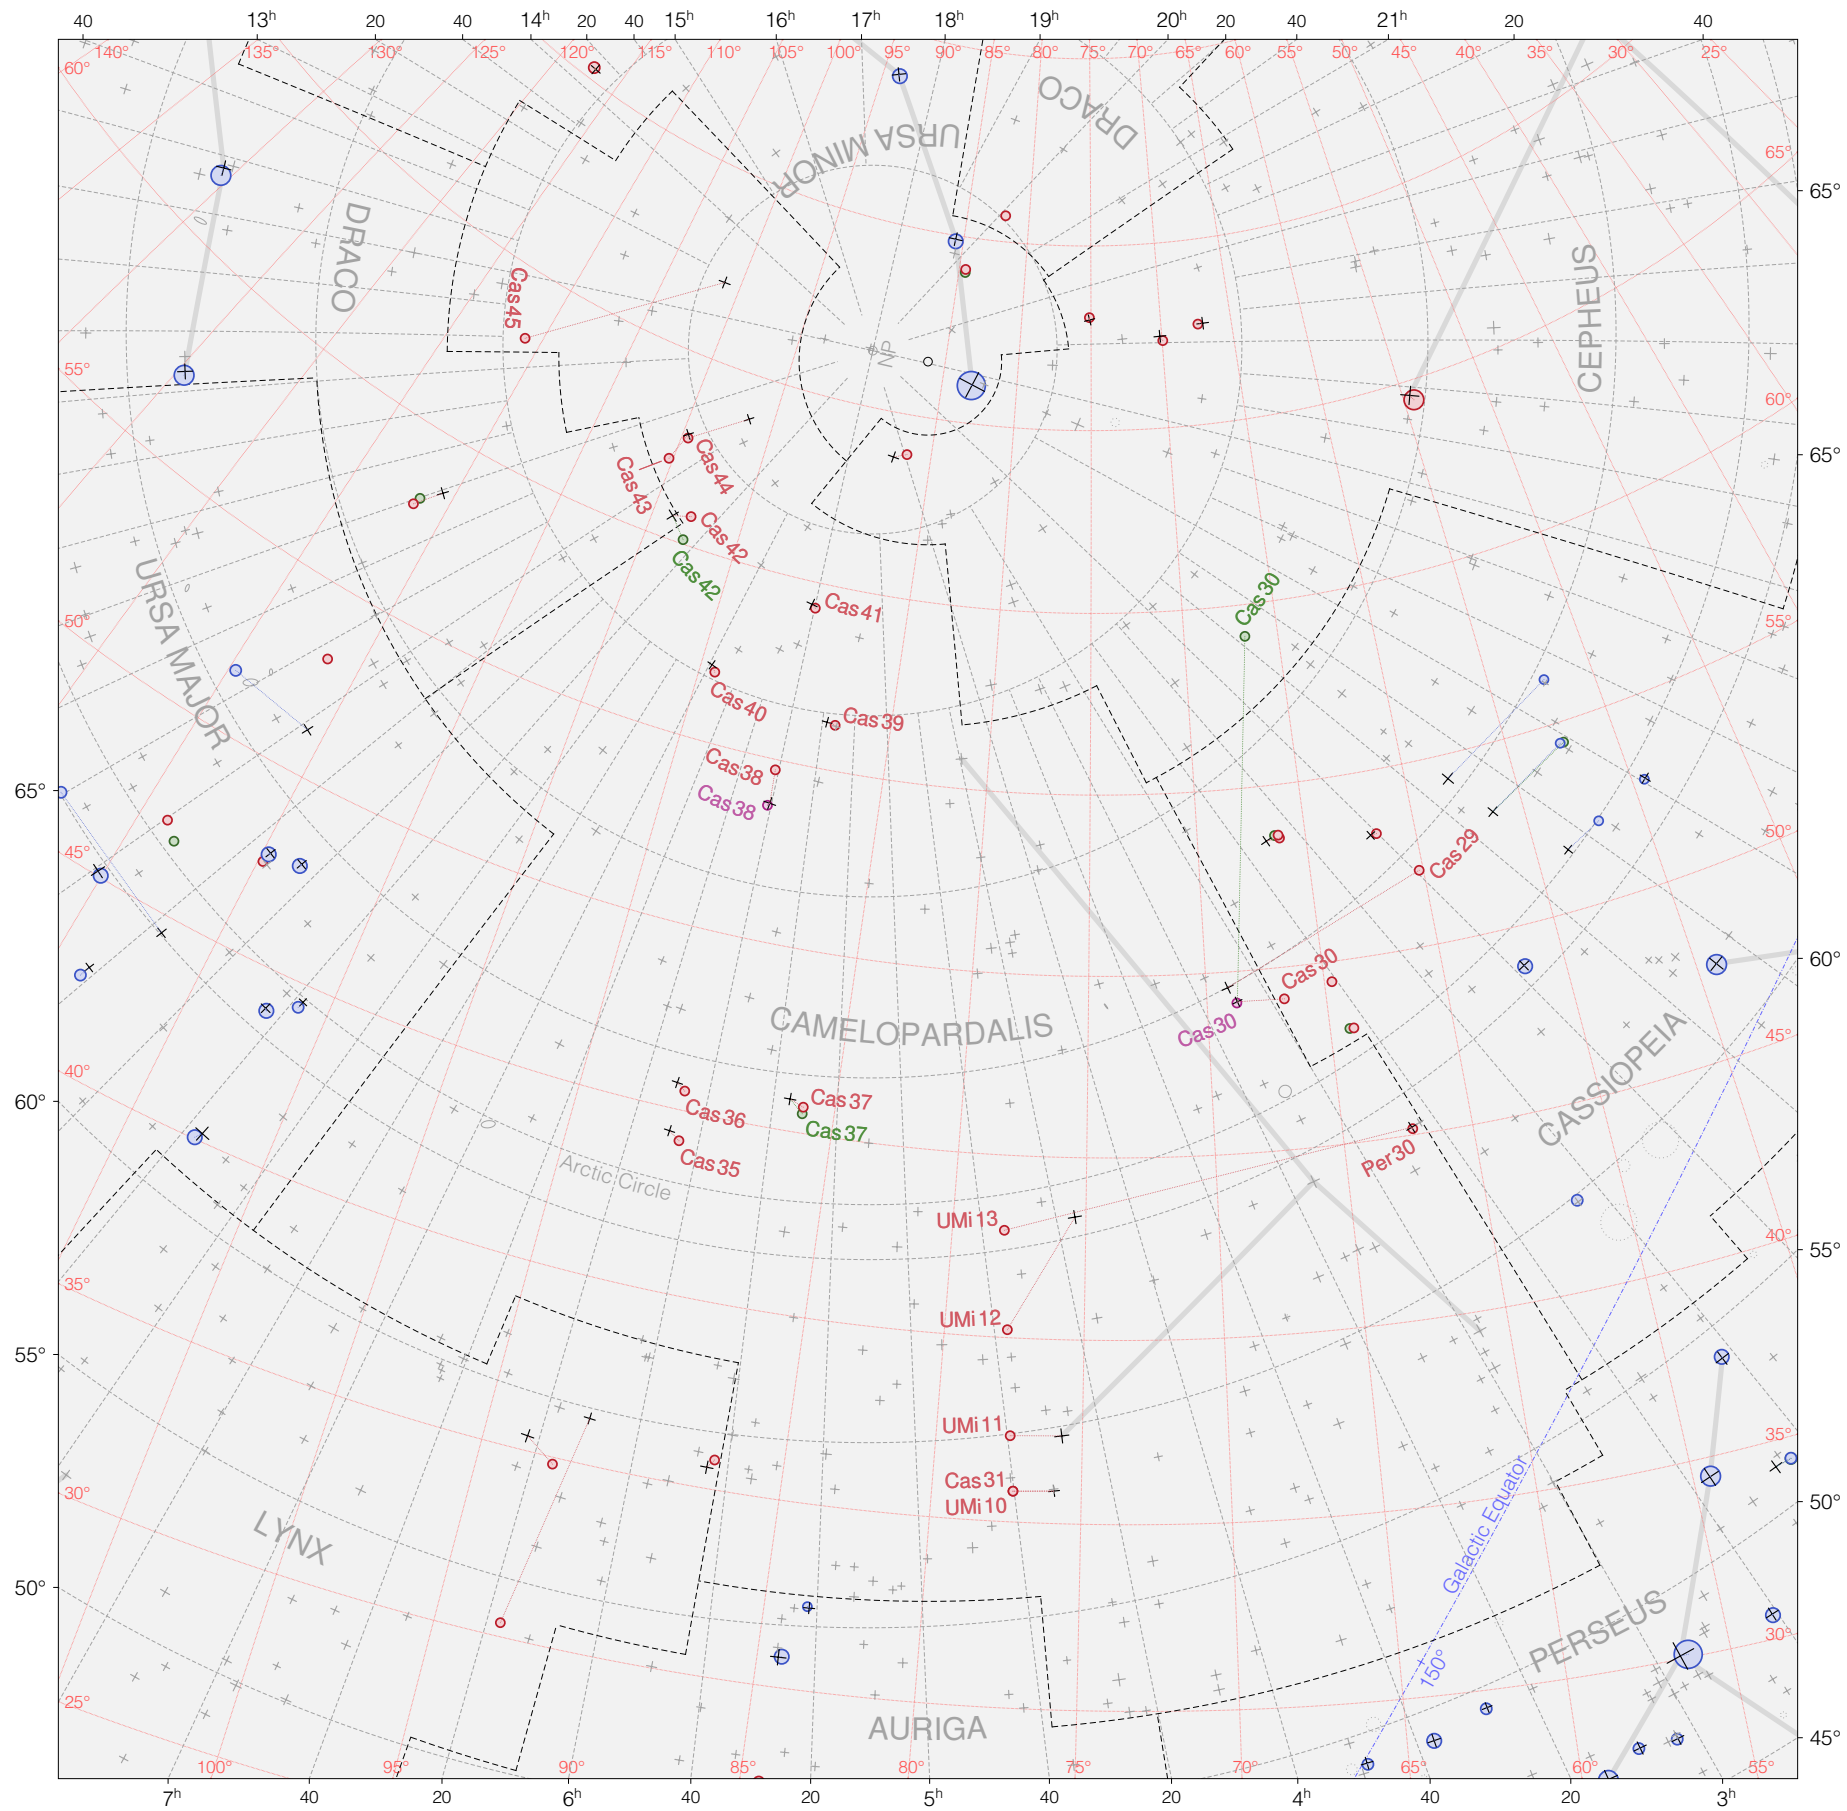

Tycho stars in Camelopardalis

Magnitudes: 1 2 3 4 5 6 7

Versions: T M K R

Scale at center: 0° 2° 4°