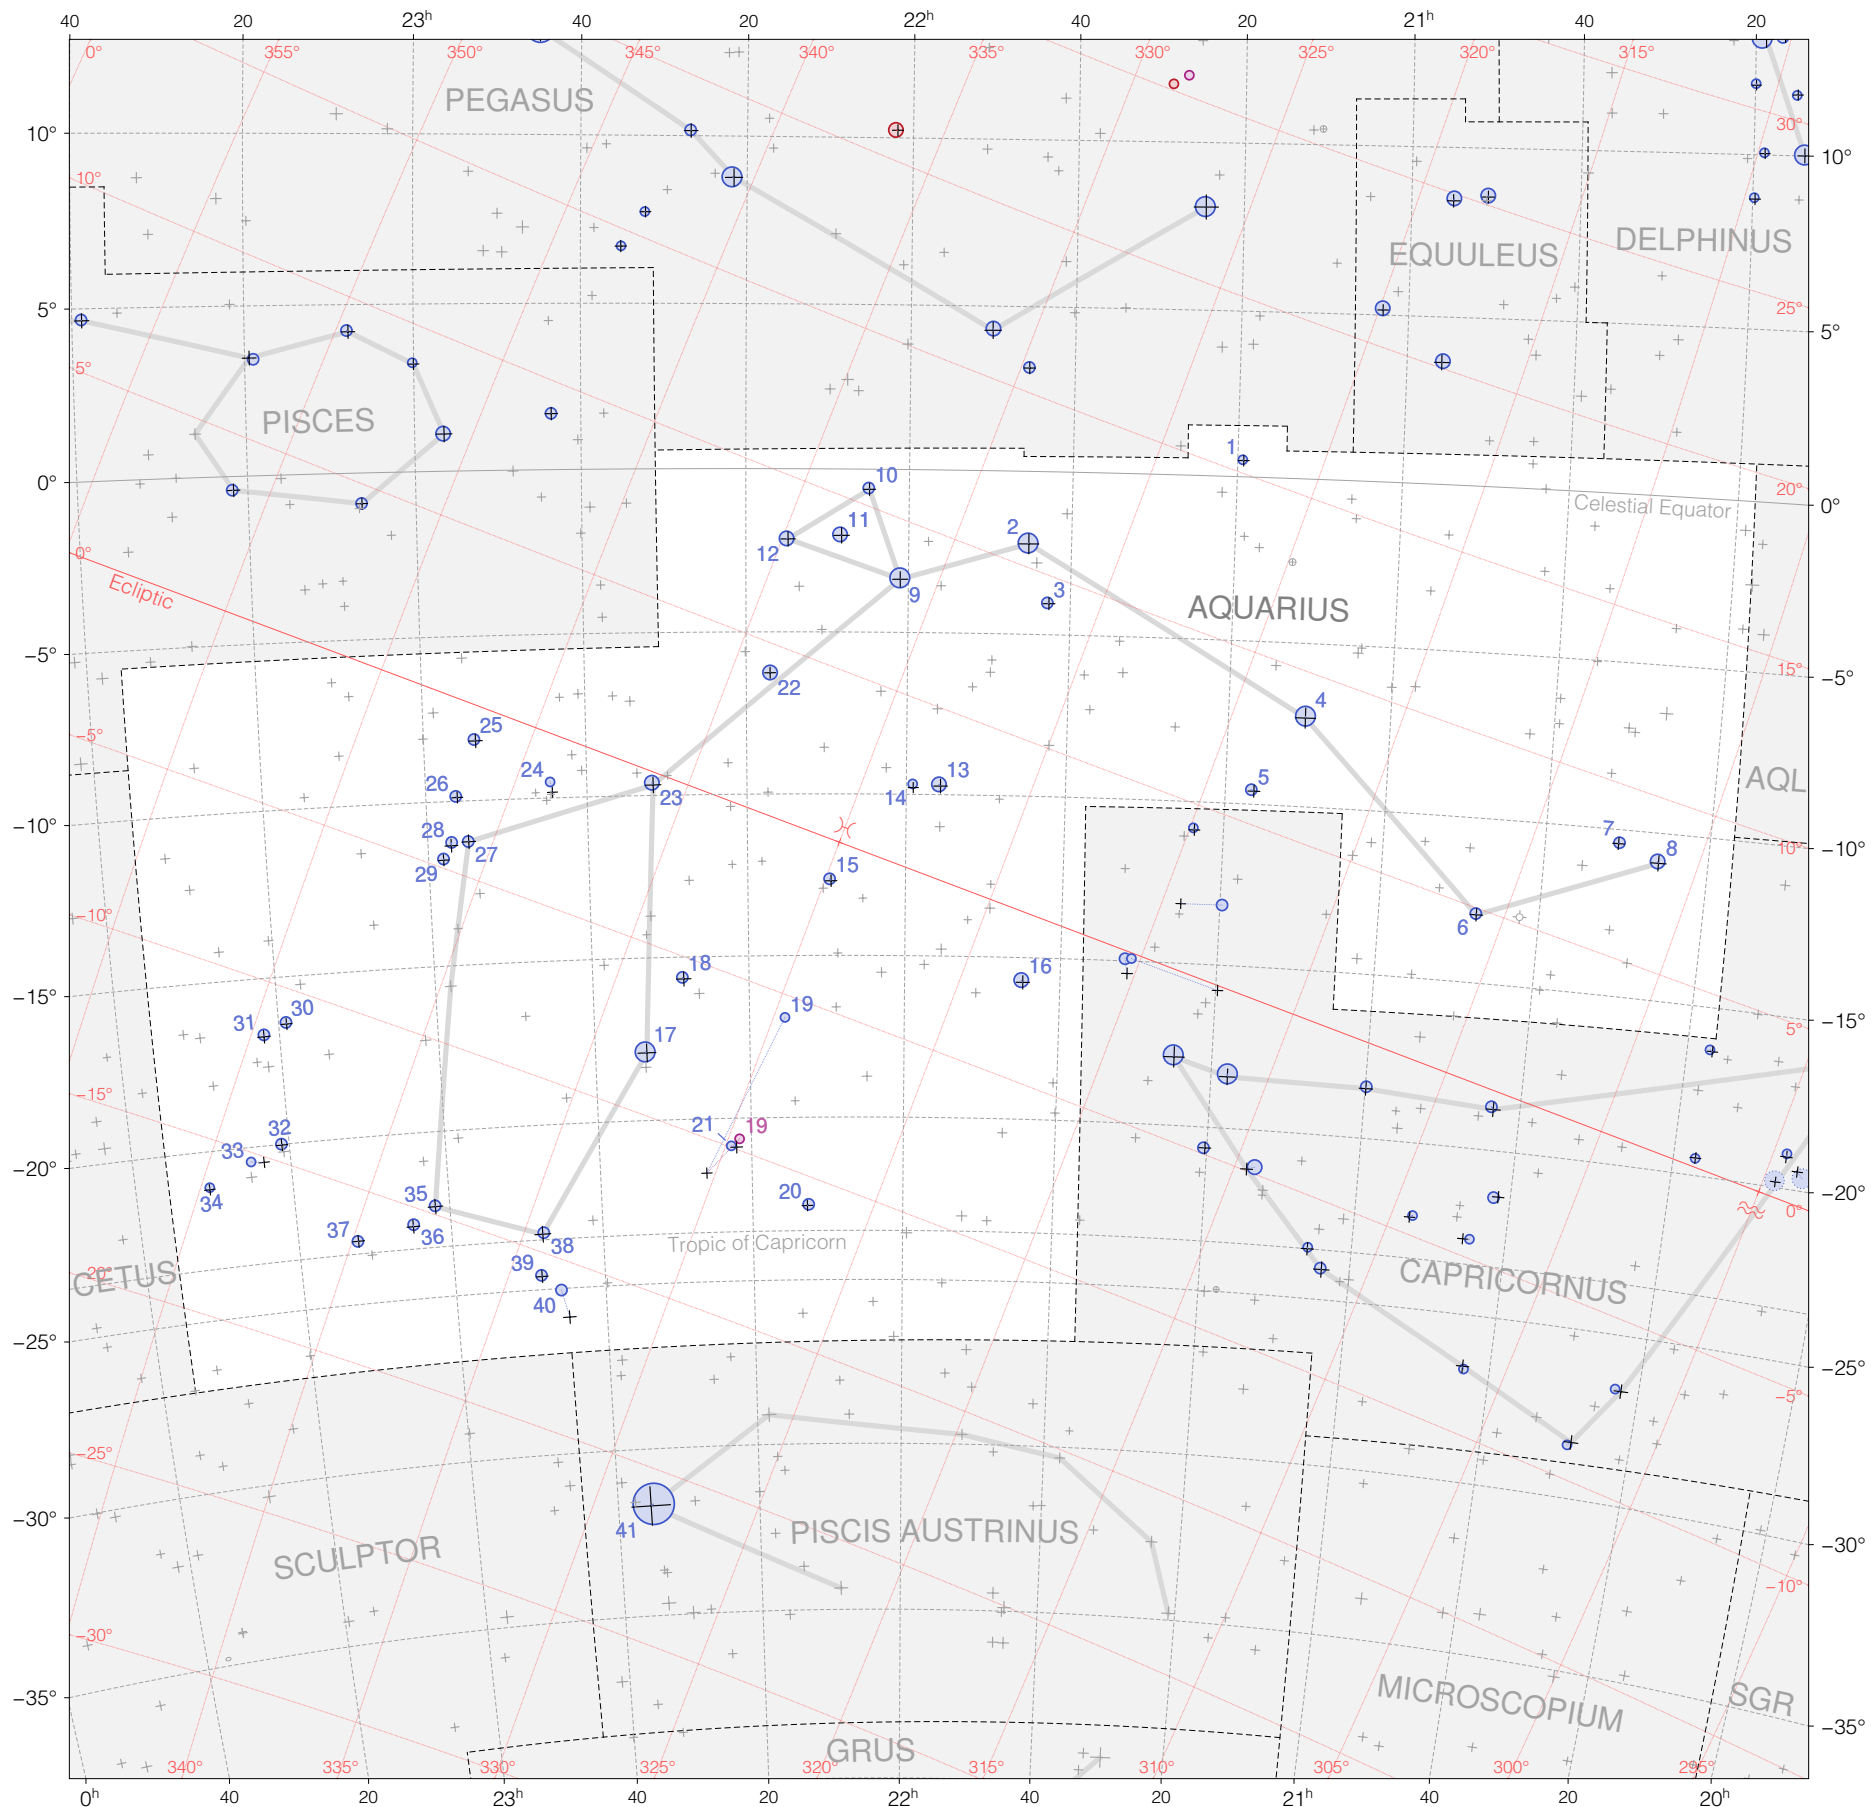

Tycho stars in Aquarius

Magnitudes: 1 2 3 4 5 6 7

Versions: T M K R

Scale at center: 0° 2° 4°