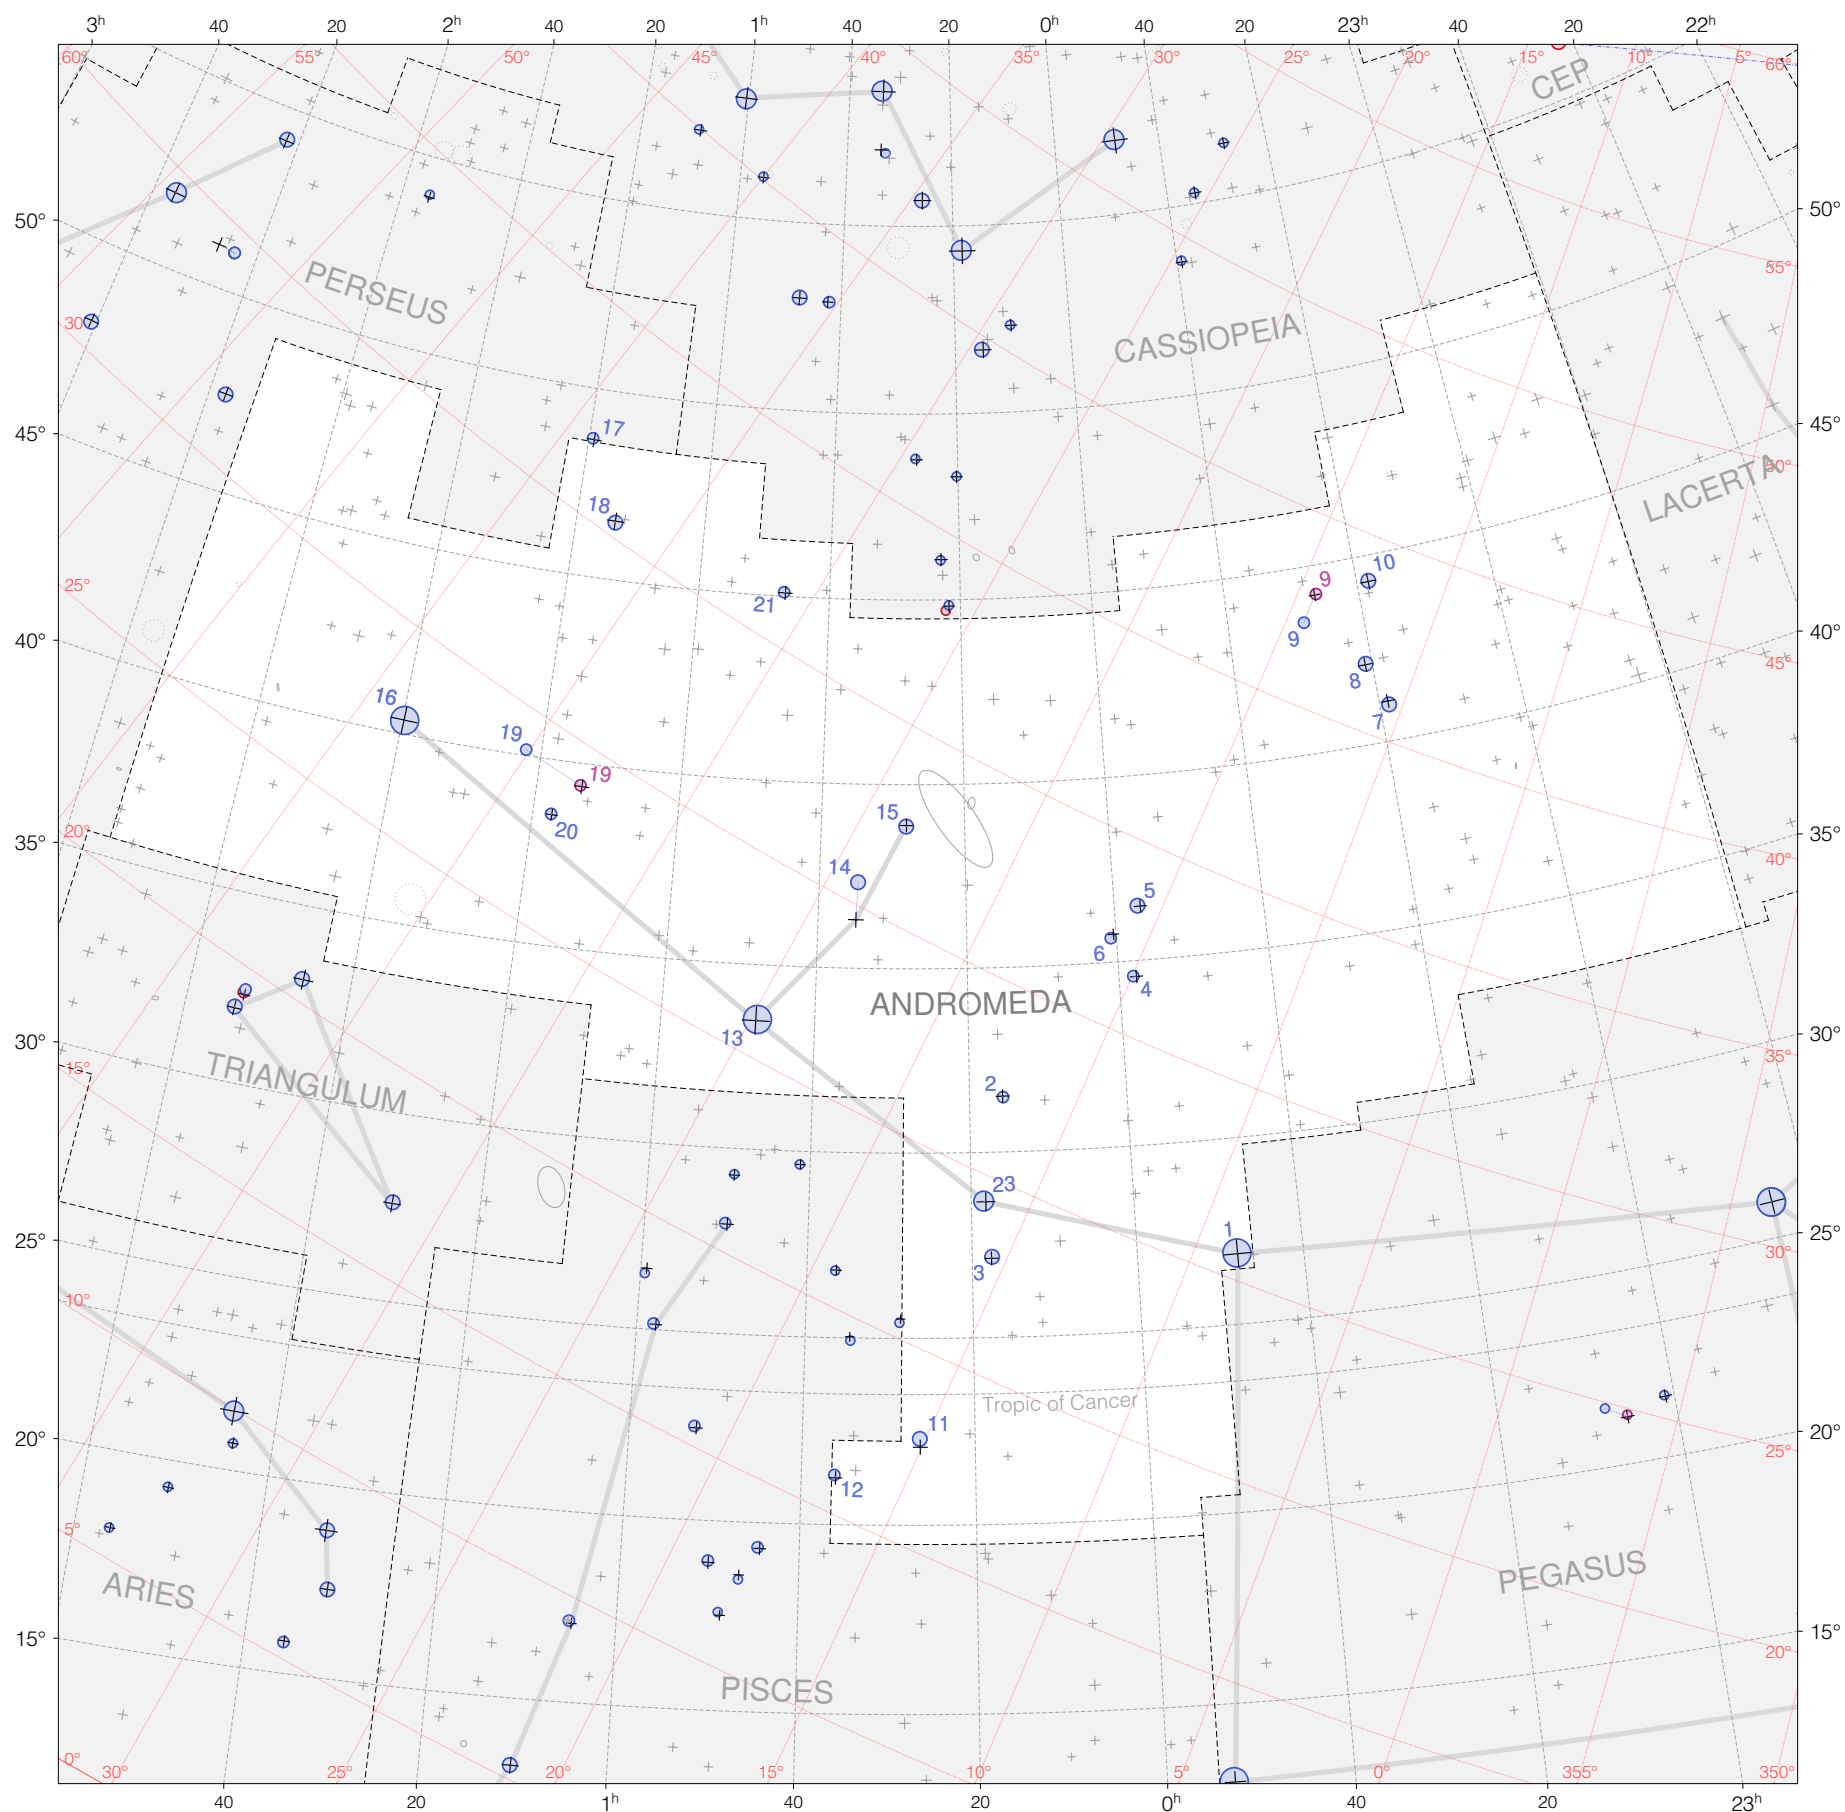

Tycho stars in Andromeda

Magnitudes:  1 2 3 4 5 6 7

Versions:  T M K R

Scale at center:  0° 2° 4°