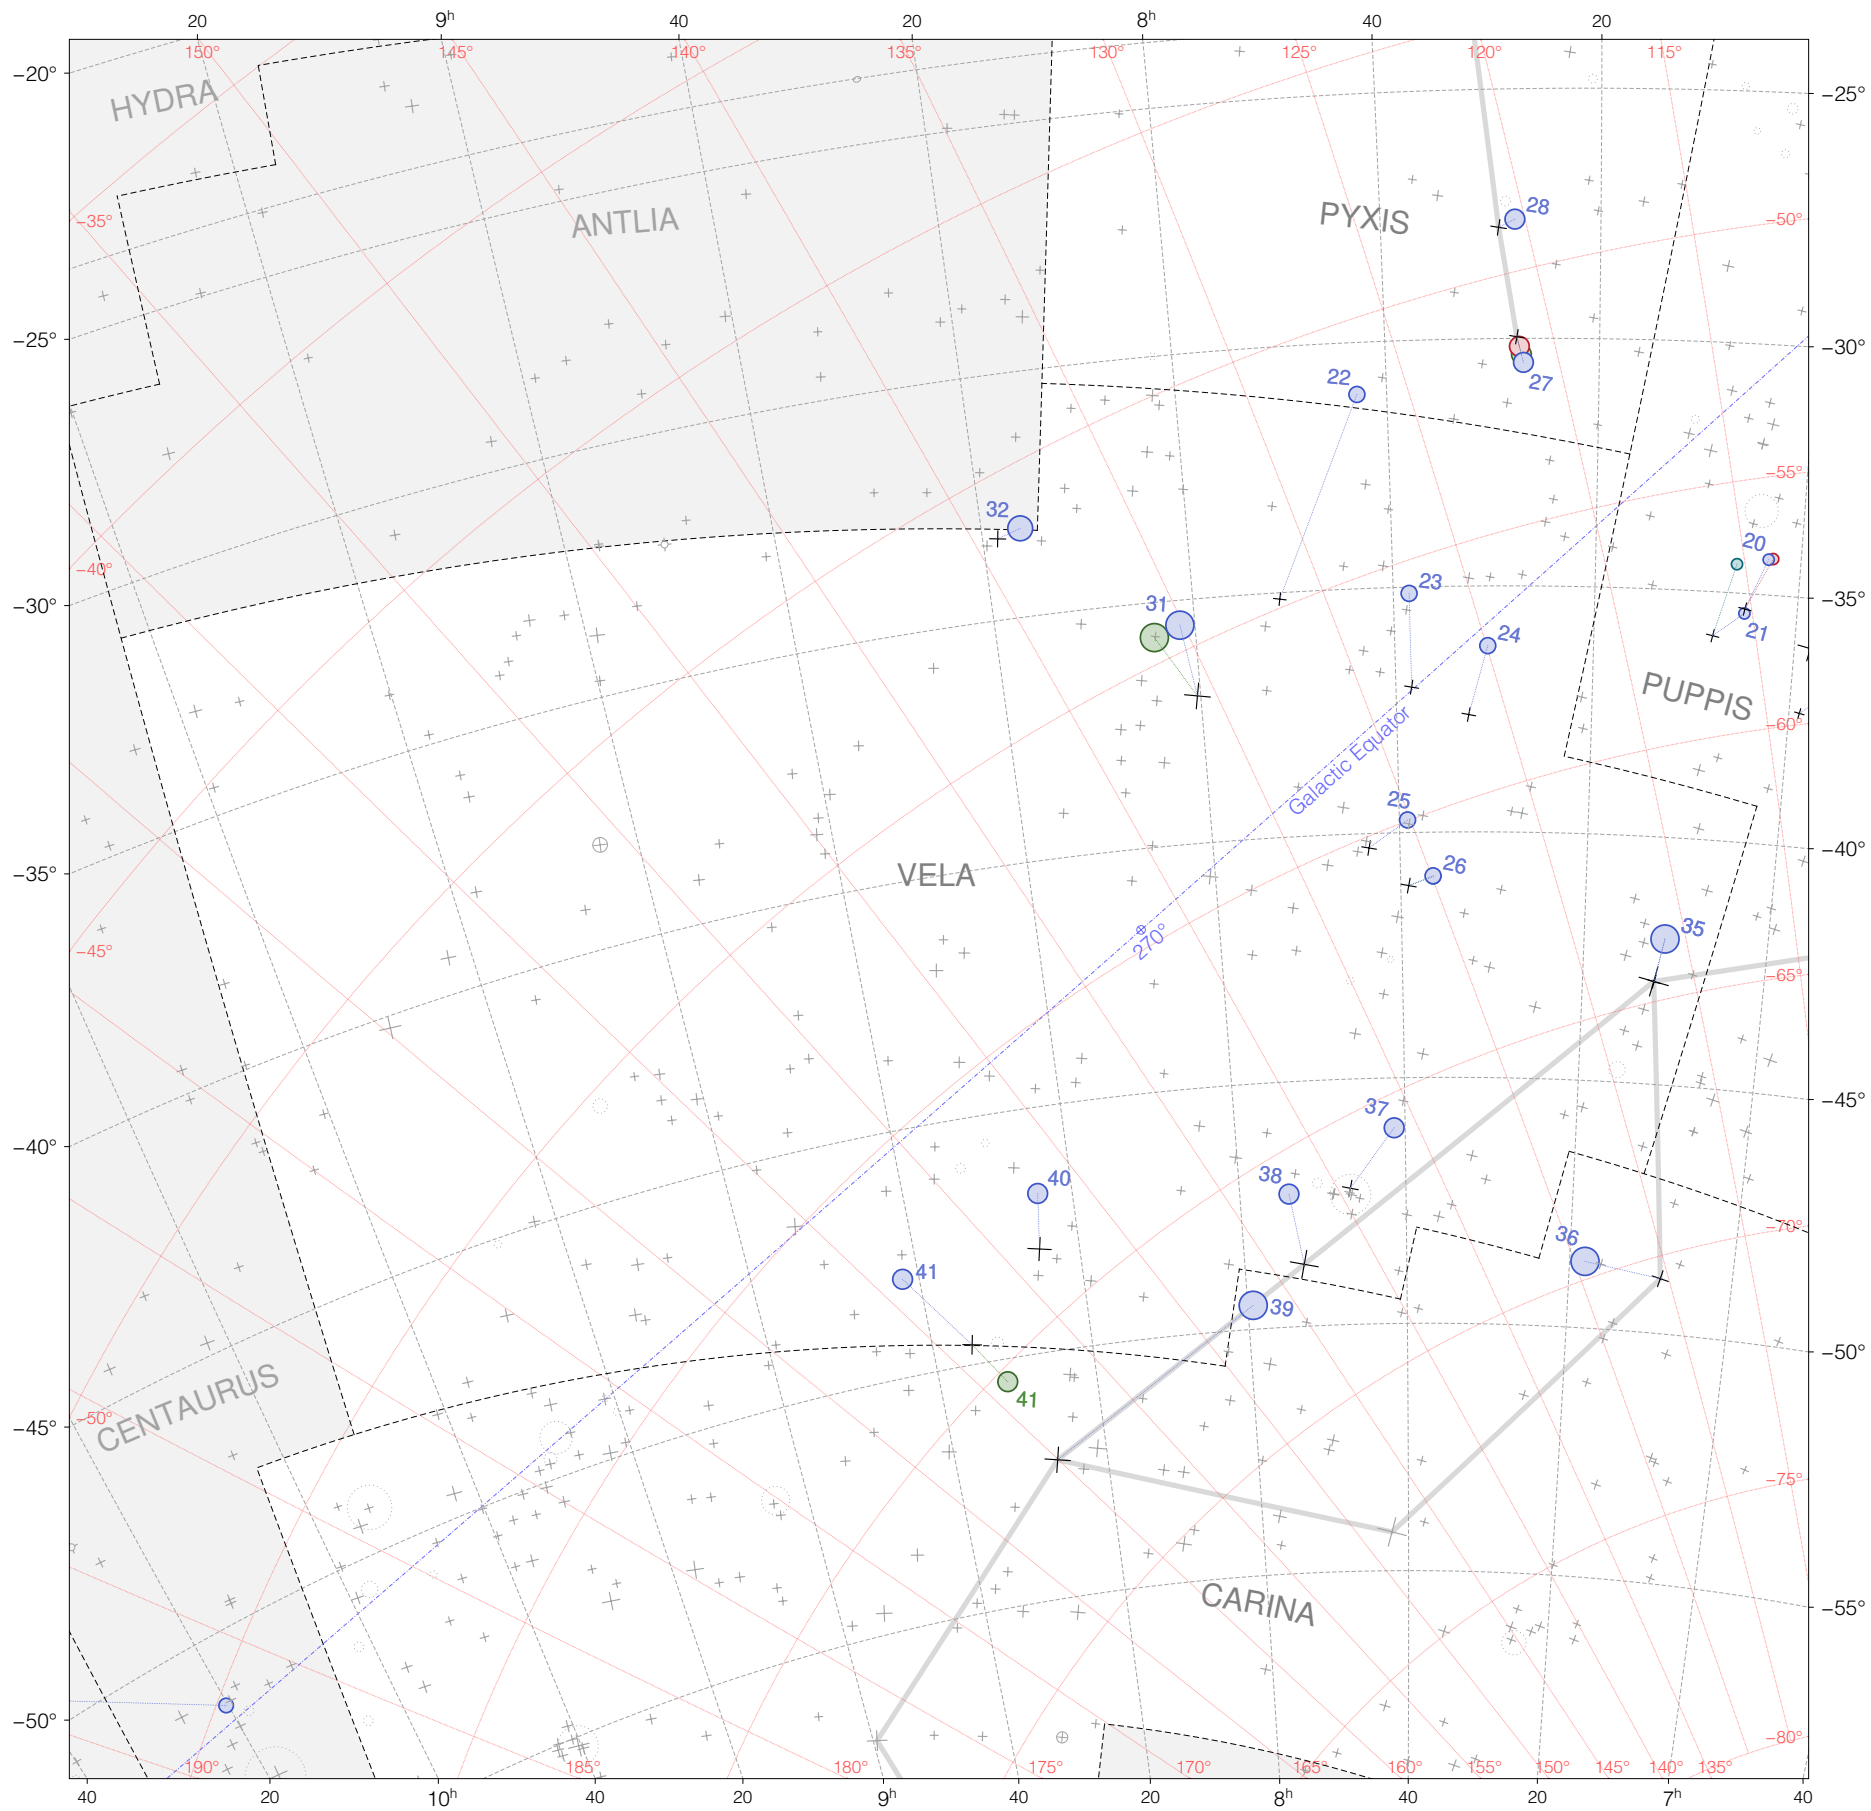

# Ptolemy stars in Argo Navis (Vela)

Magnitudes:  1 2 3 4 5 6 7

Versions:  T P B M Z

Scale at center:  0° 2° 4°