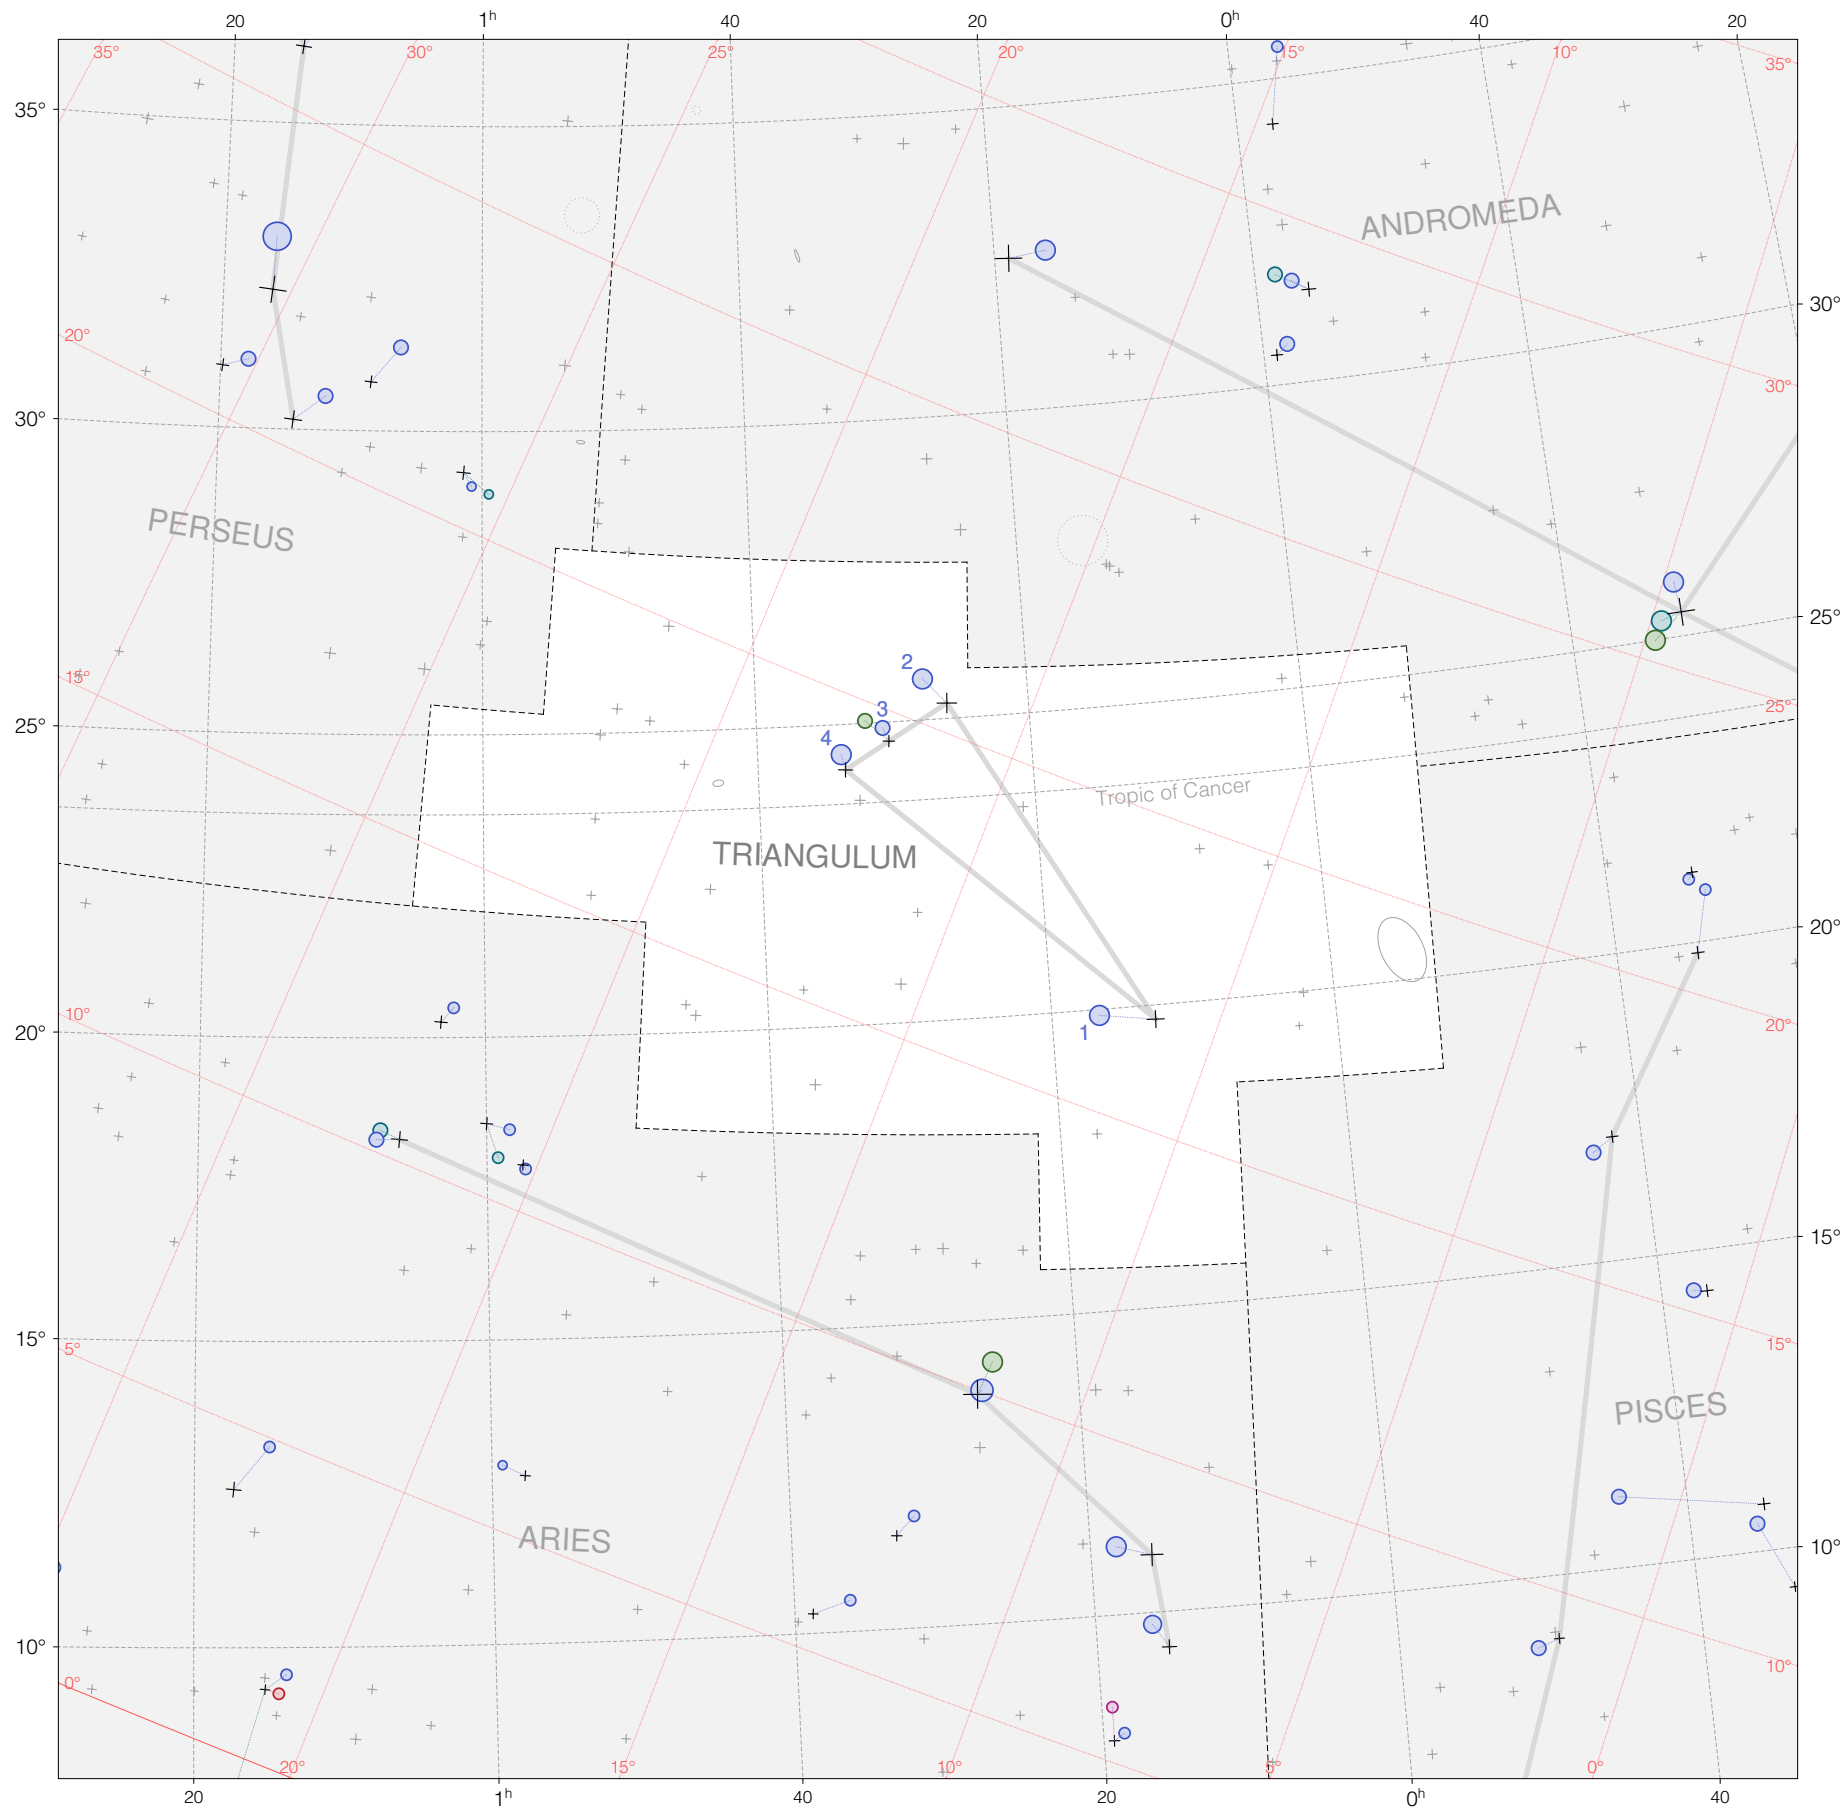

Ptolemy stars in Triangulum

Magnitudes: 1 2 3 4 5 6 7

Versions: T P B M Z

Scale at center: 0° 2° 4°