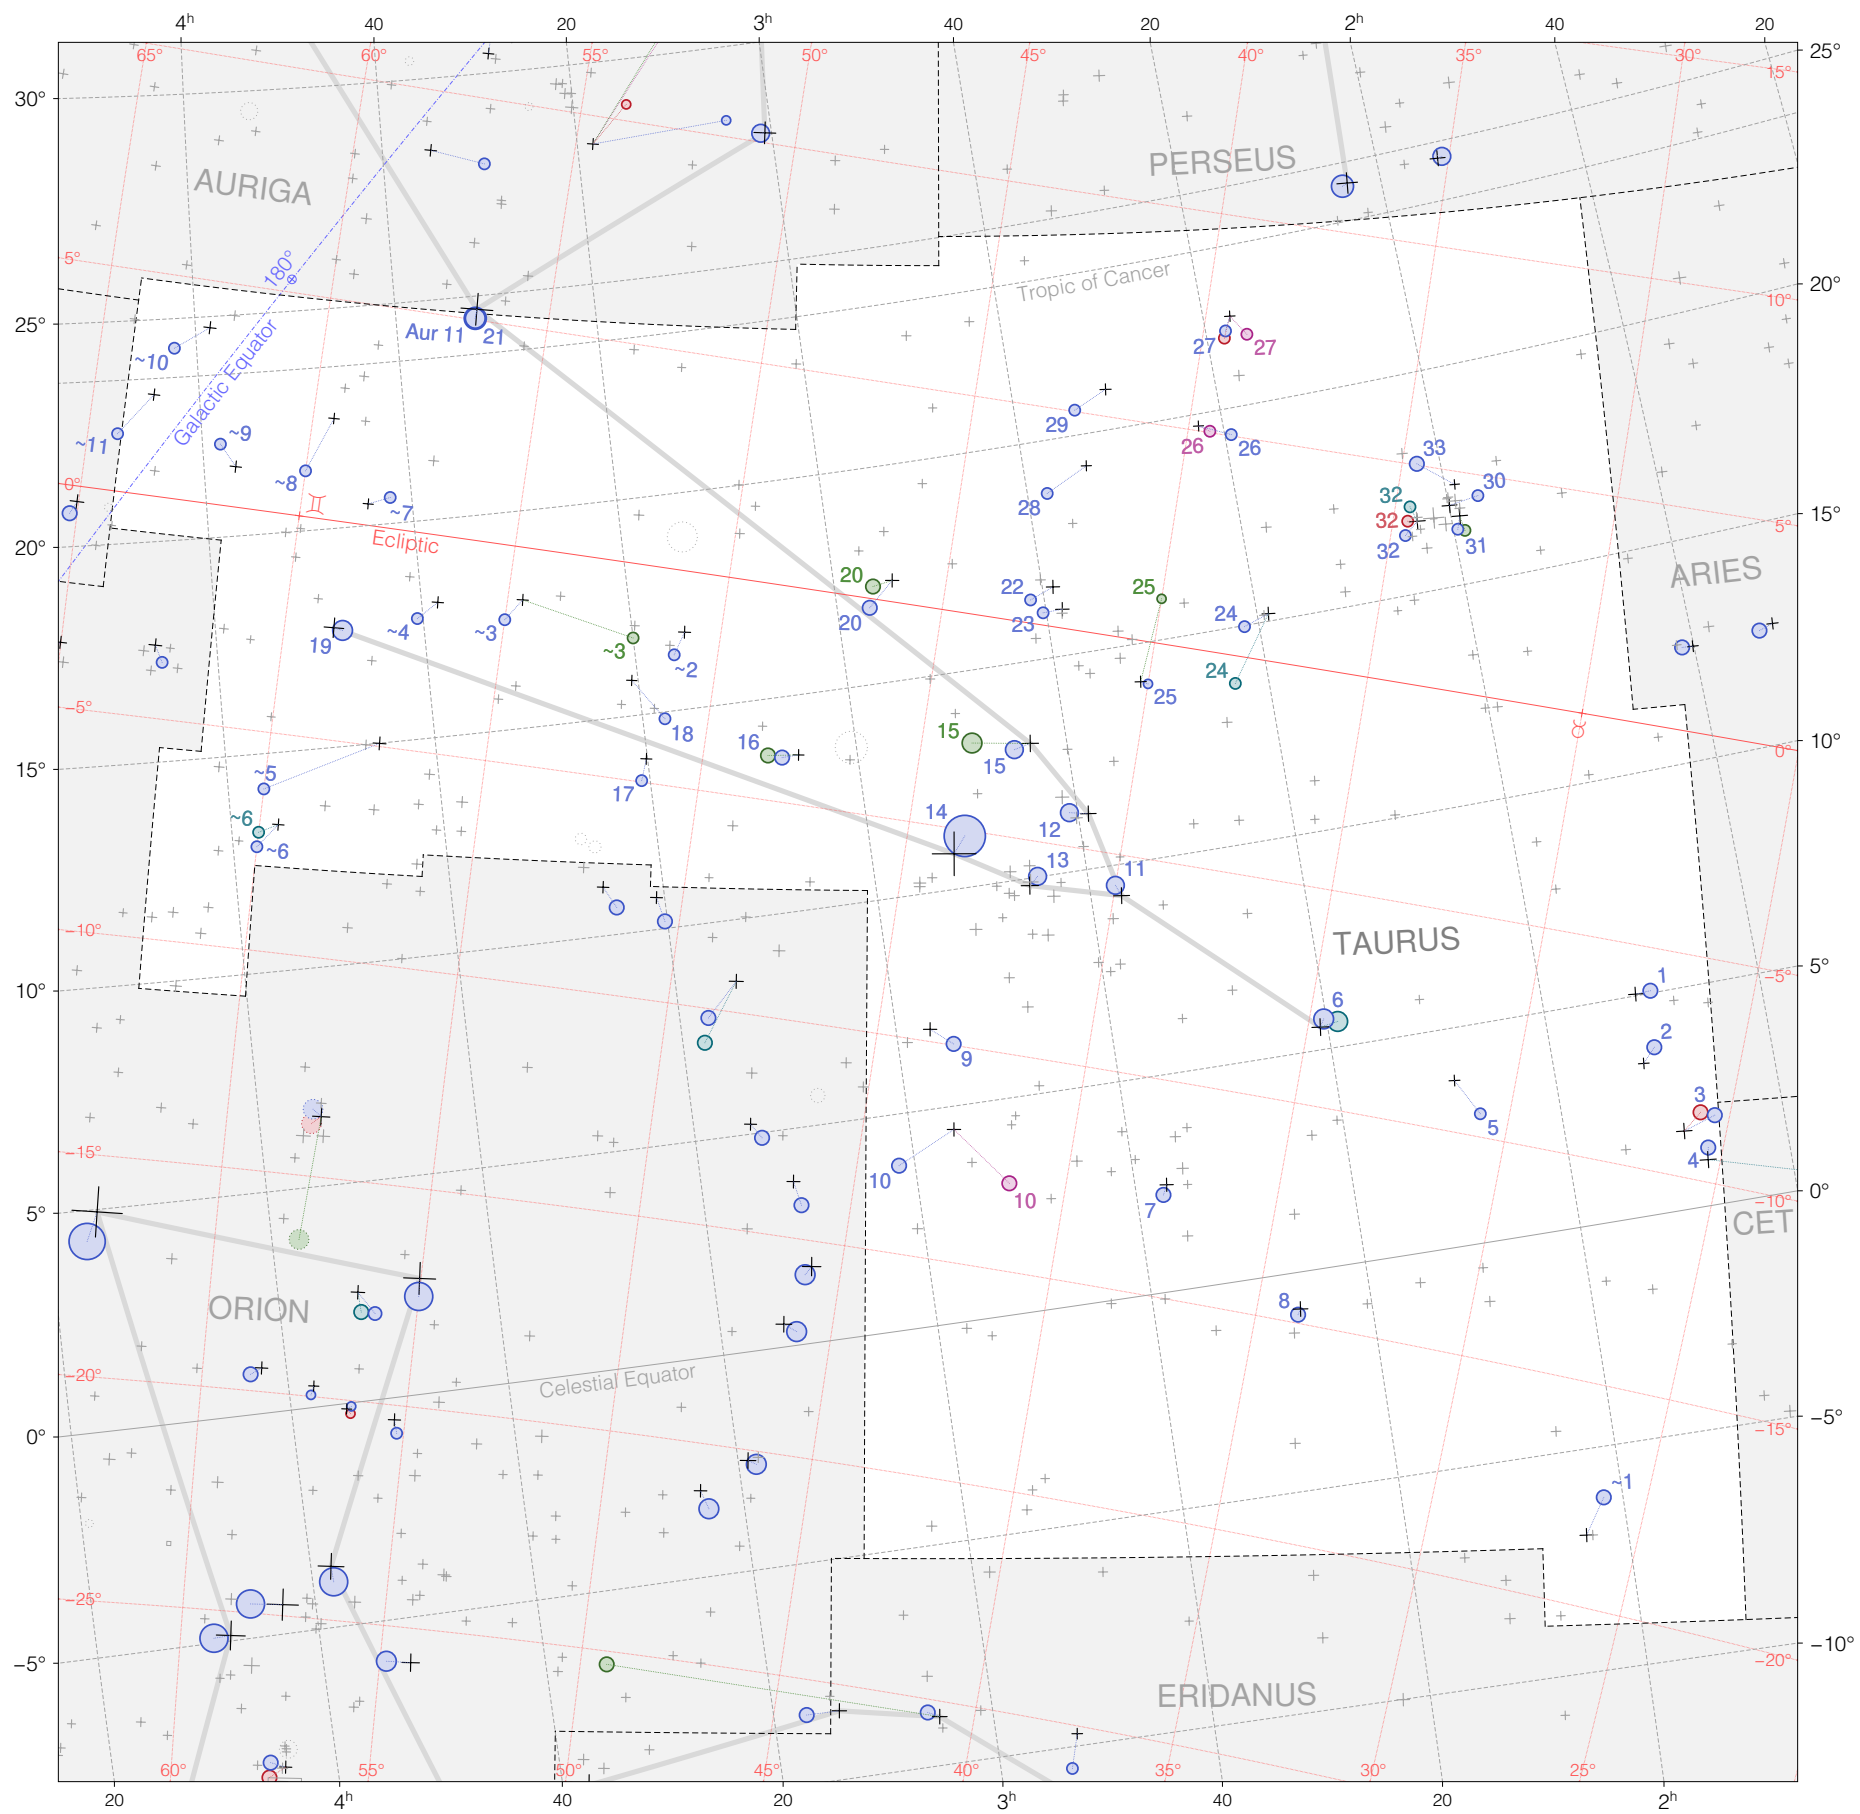

# Ptolemy stars in Taurus

Magnitudes: 1 2 3 4 5 6 7

Versions: T P B M Z

Scale at center: 0° 2° 4°