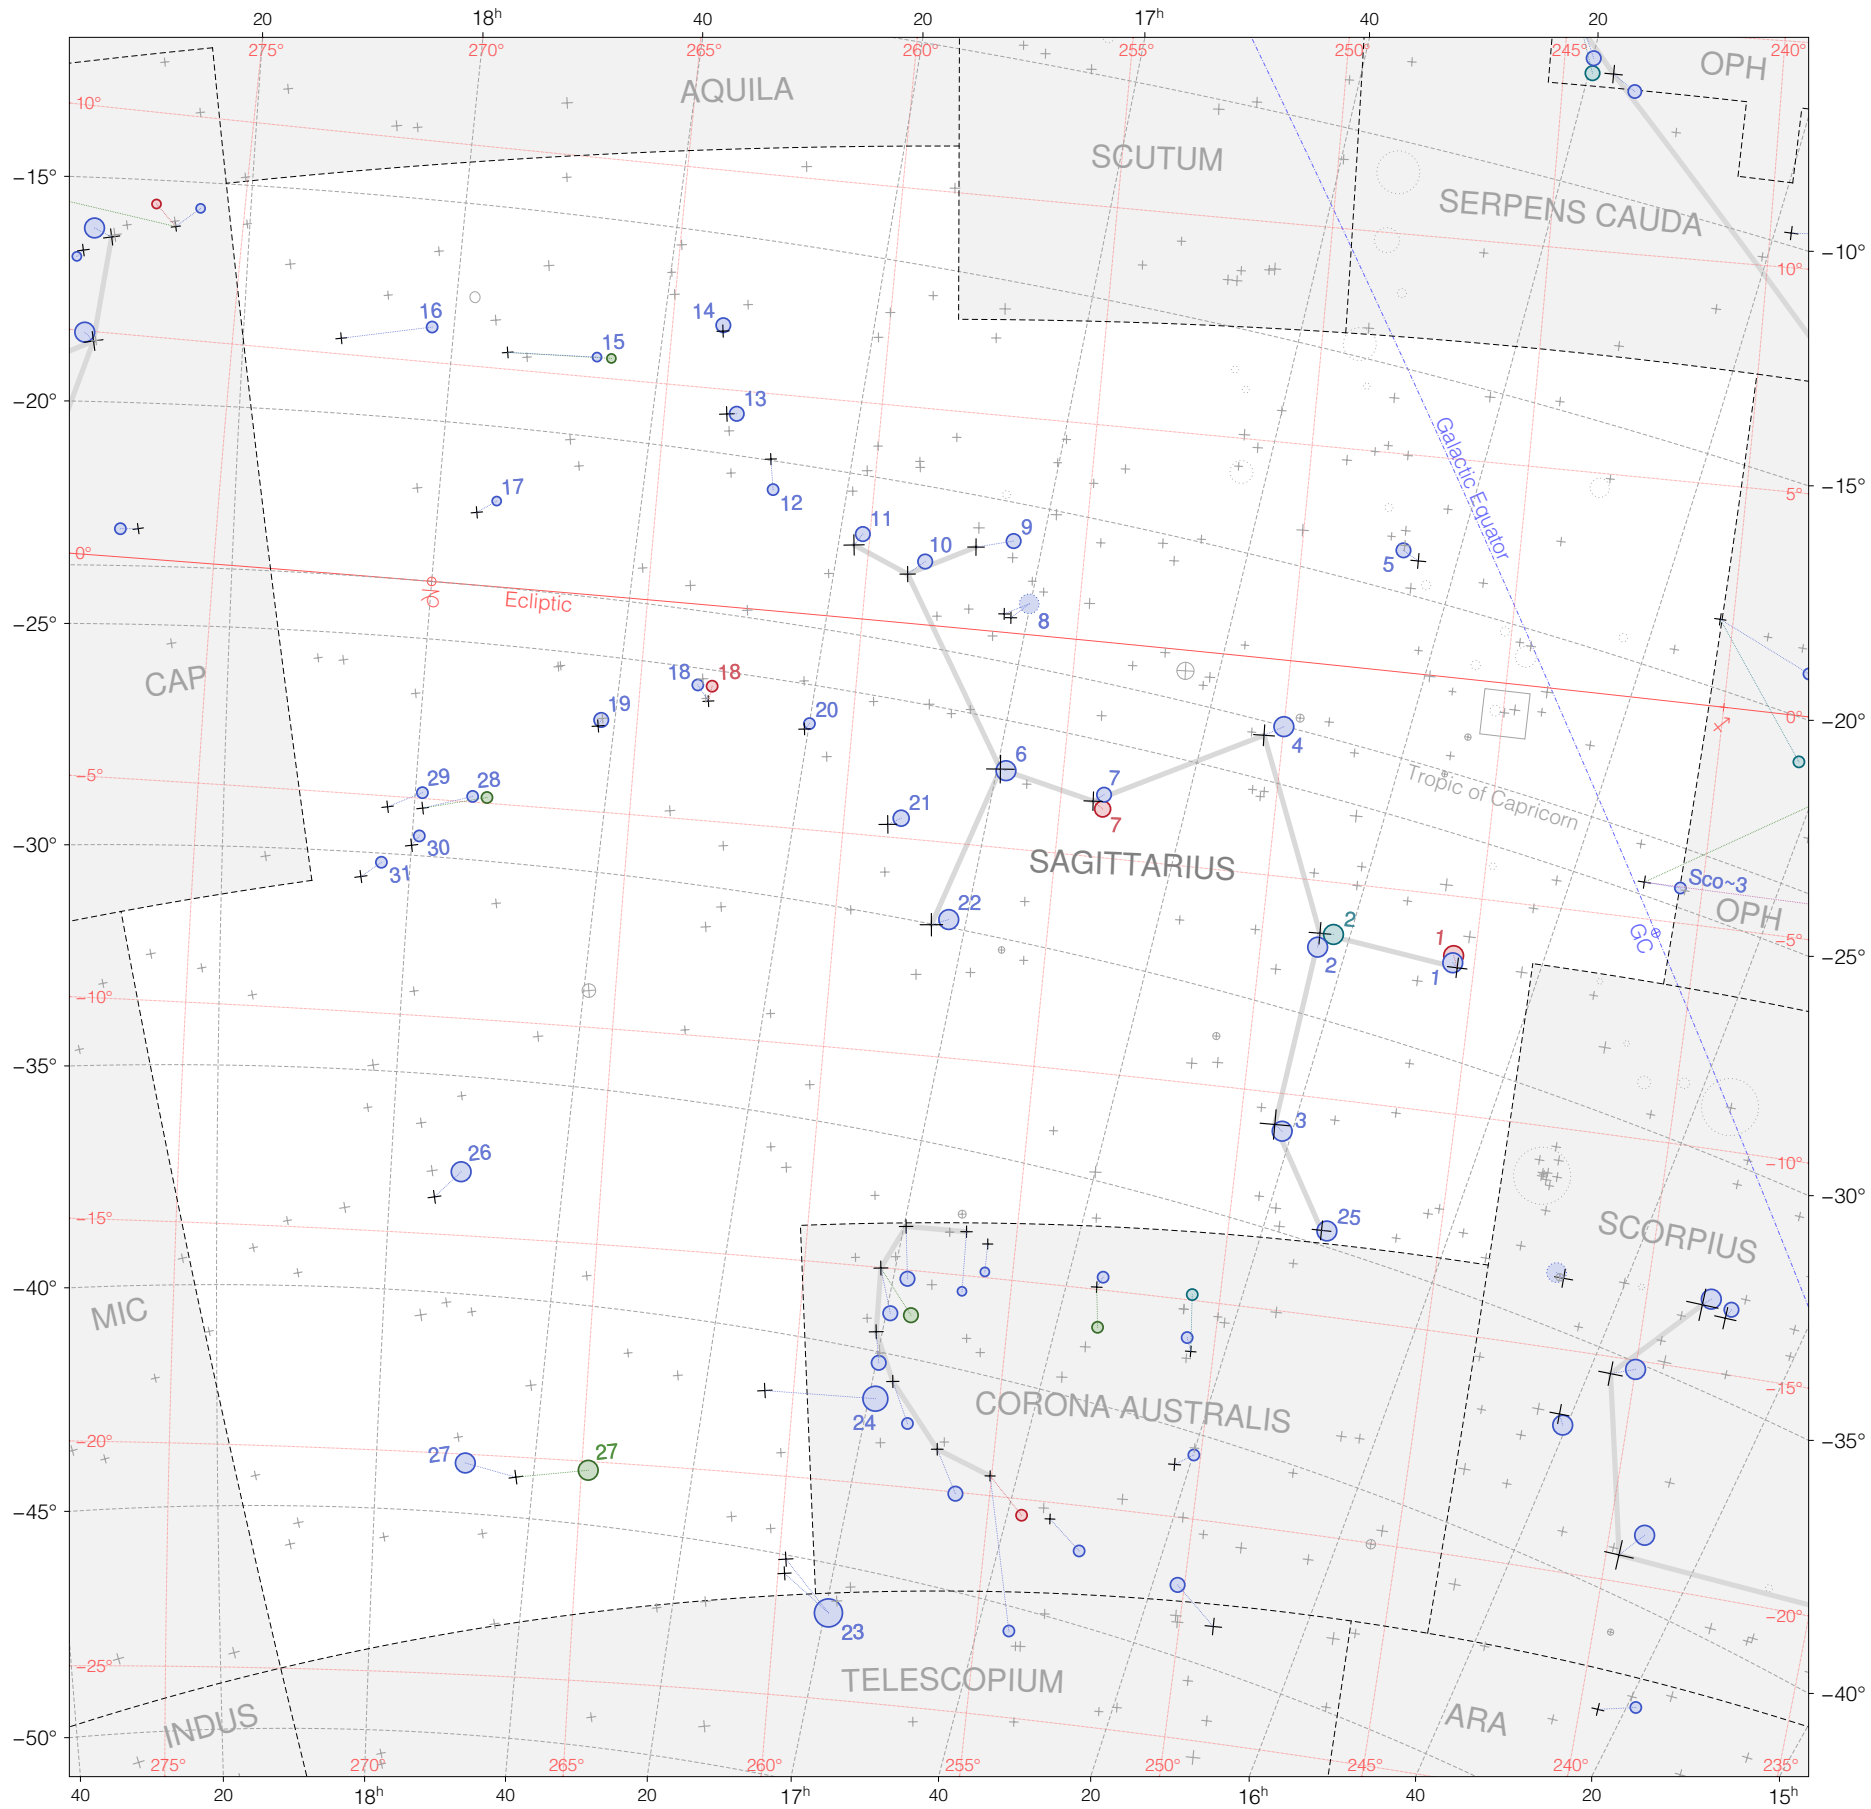

# Ptolemy stars in Sagittarius

Magnitudes: 1 2 3 4 5 6 7

Versions: T P B M Z

Scale at center: 0° 2° 4°