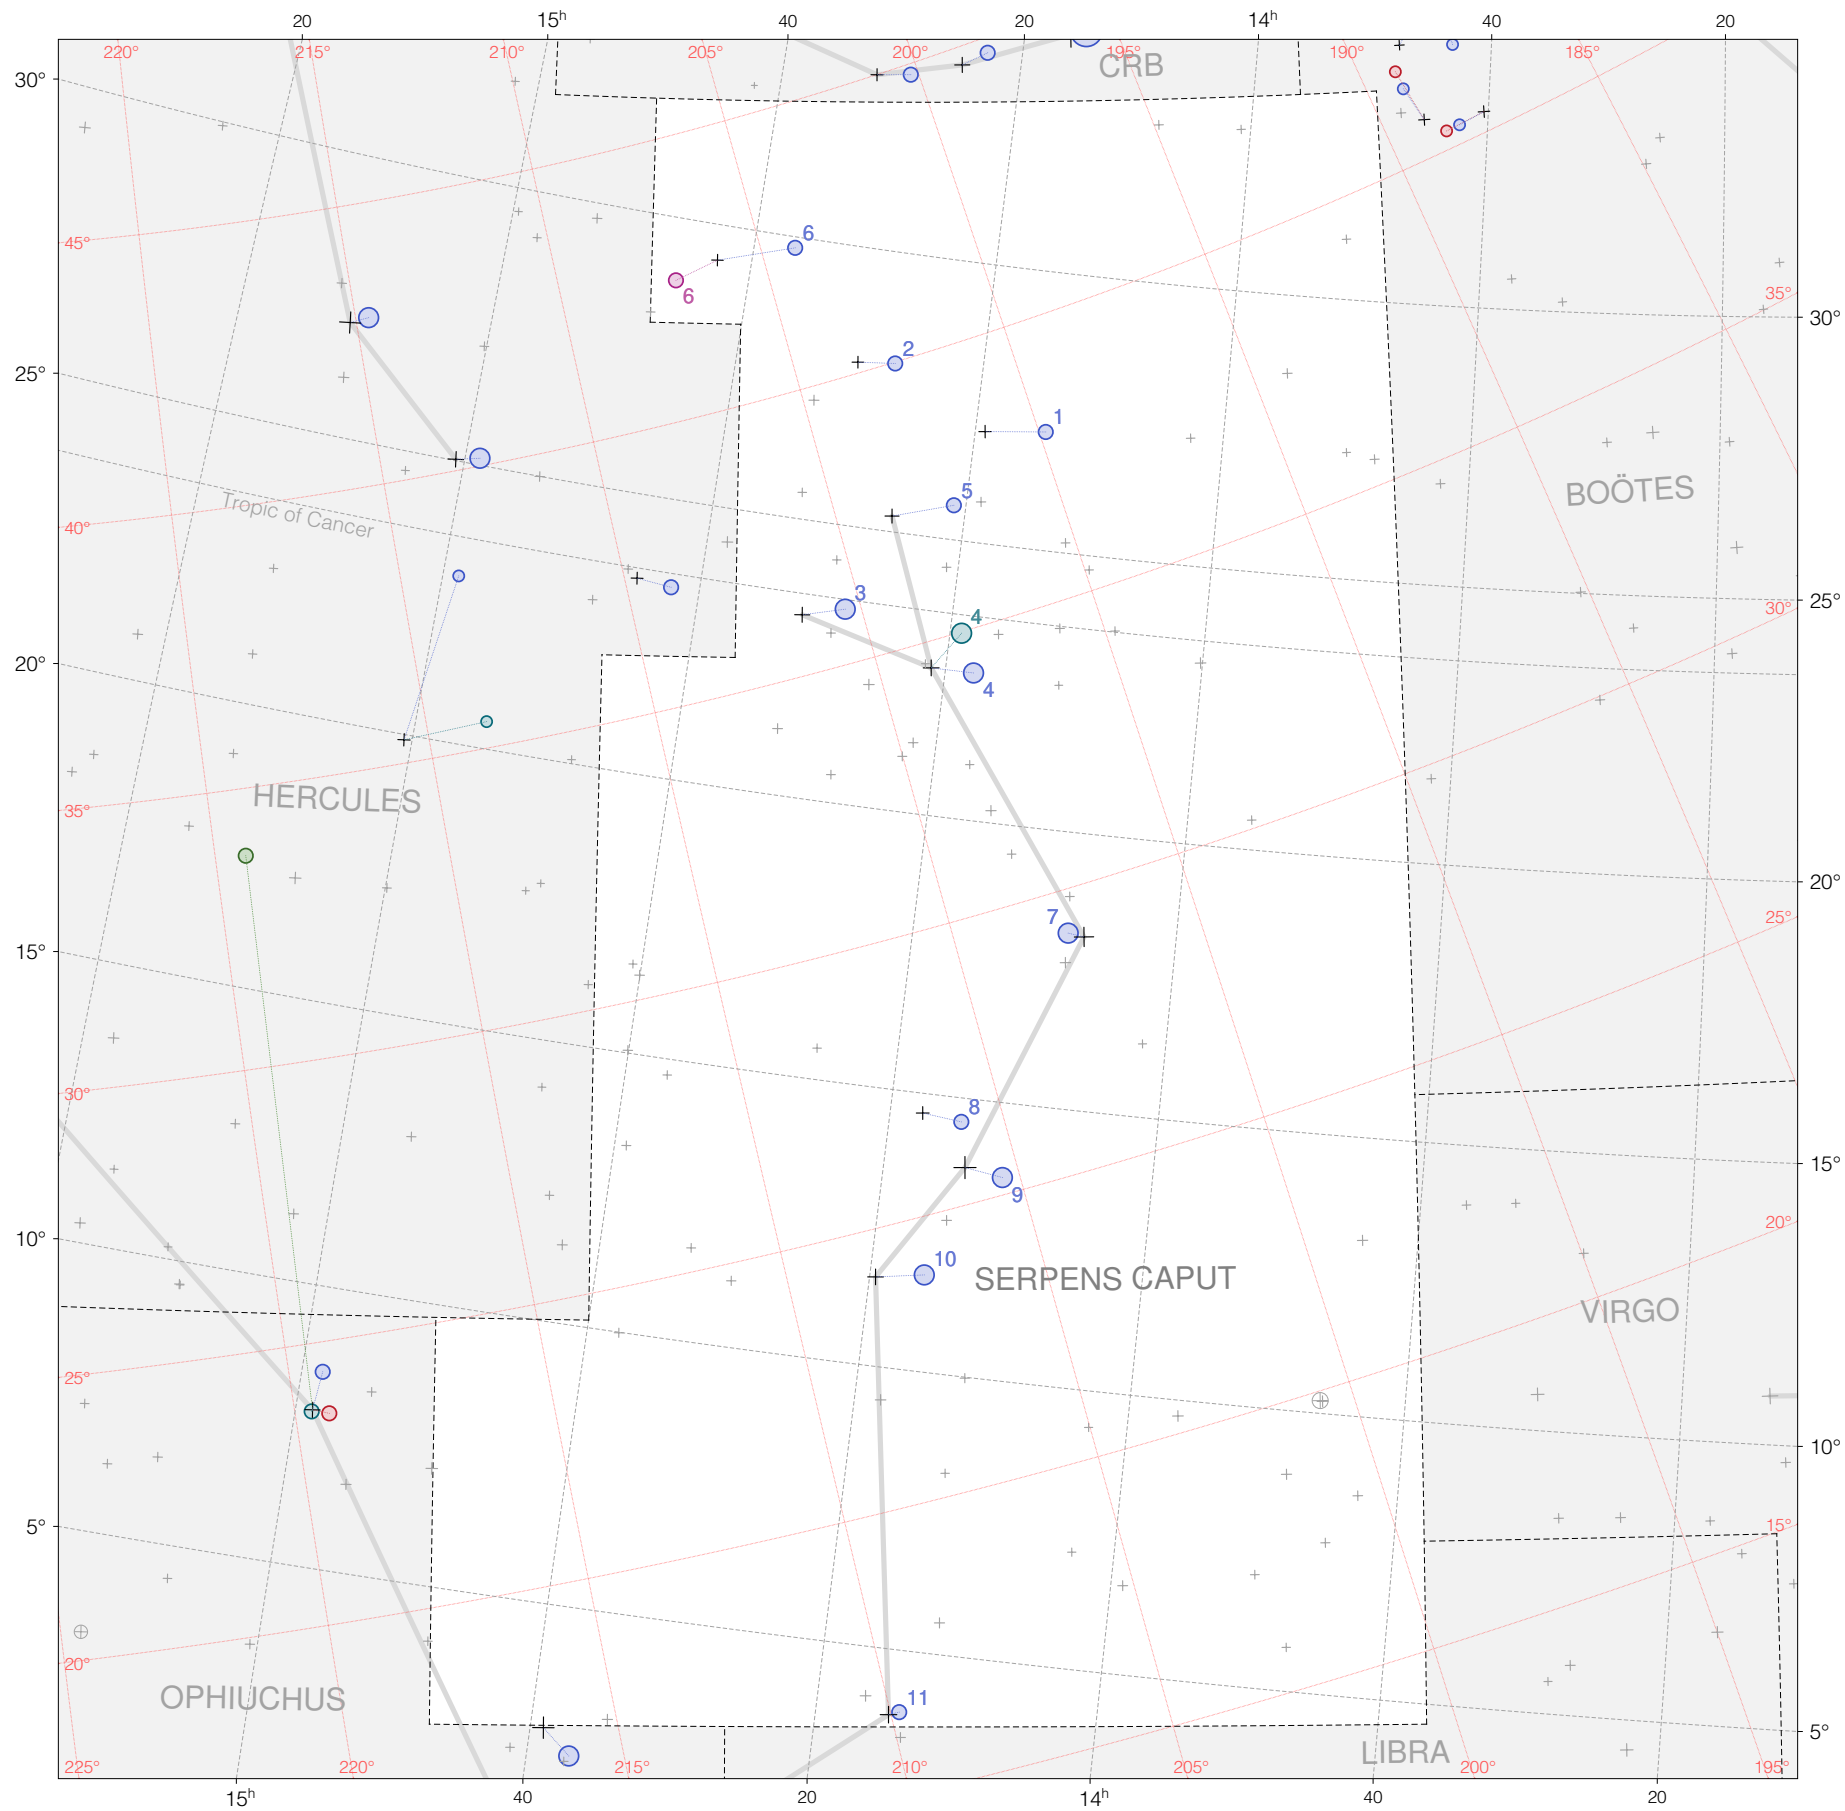

Ptolemy stars in Serpens Caput

Magnitudes: 
1 2 3 4 5 6 7

Versions: 
T P B M Z

Scale at center:  0° 2° 4°