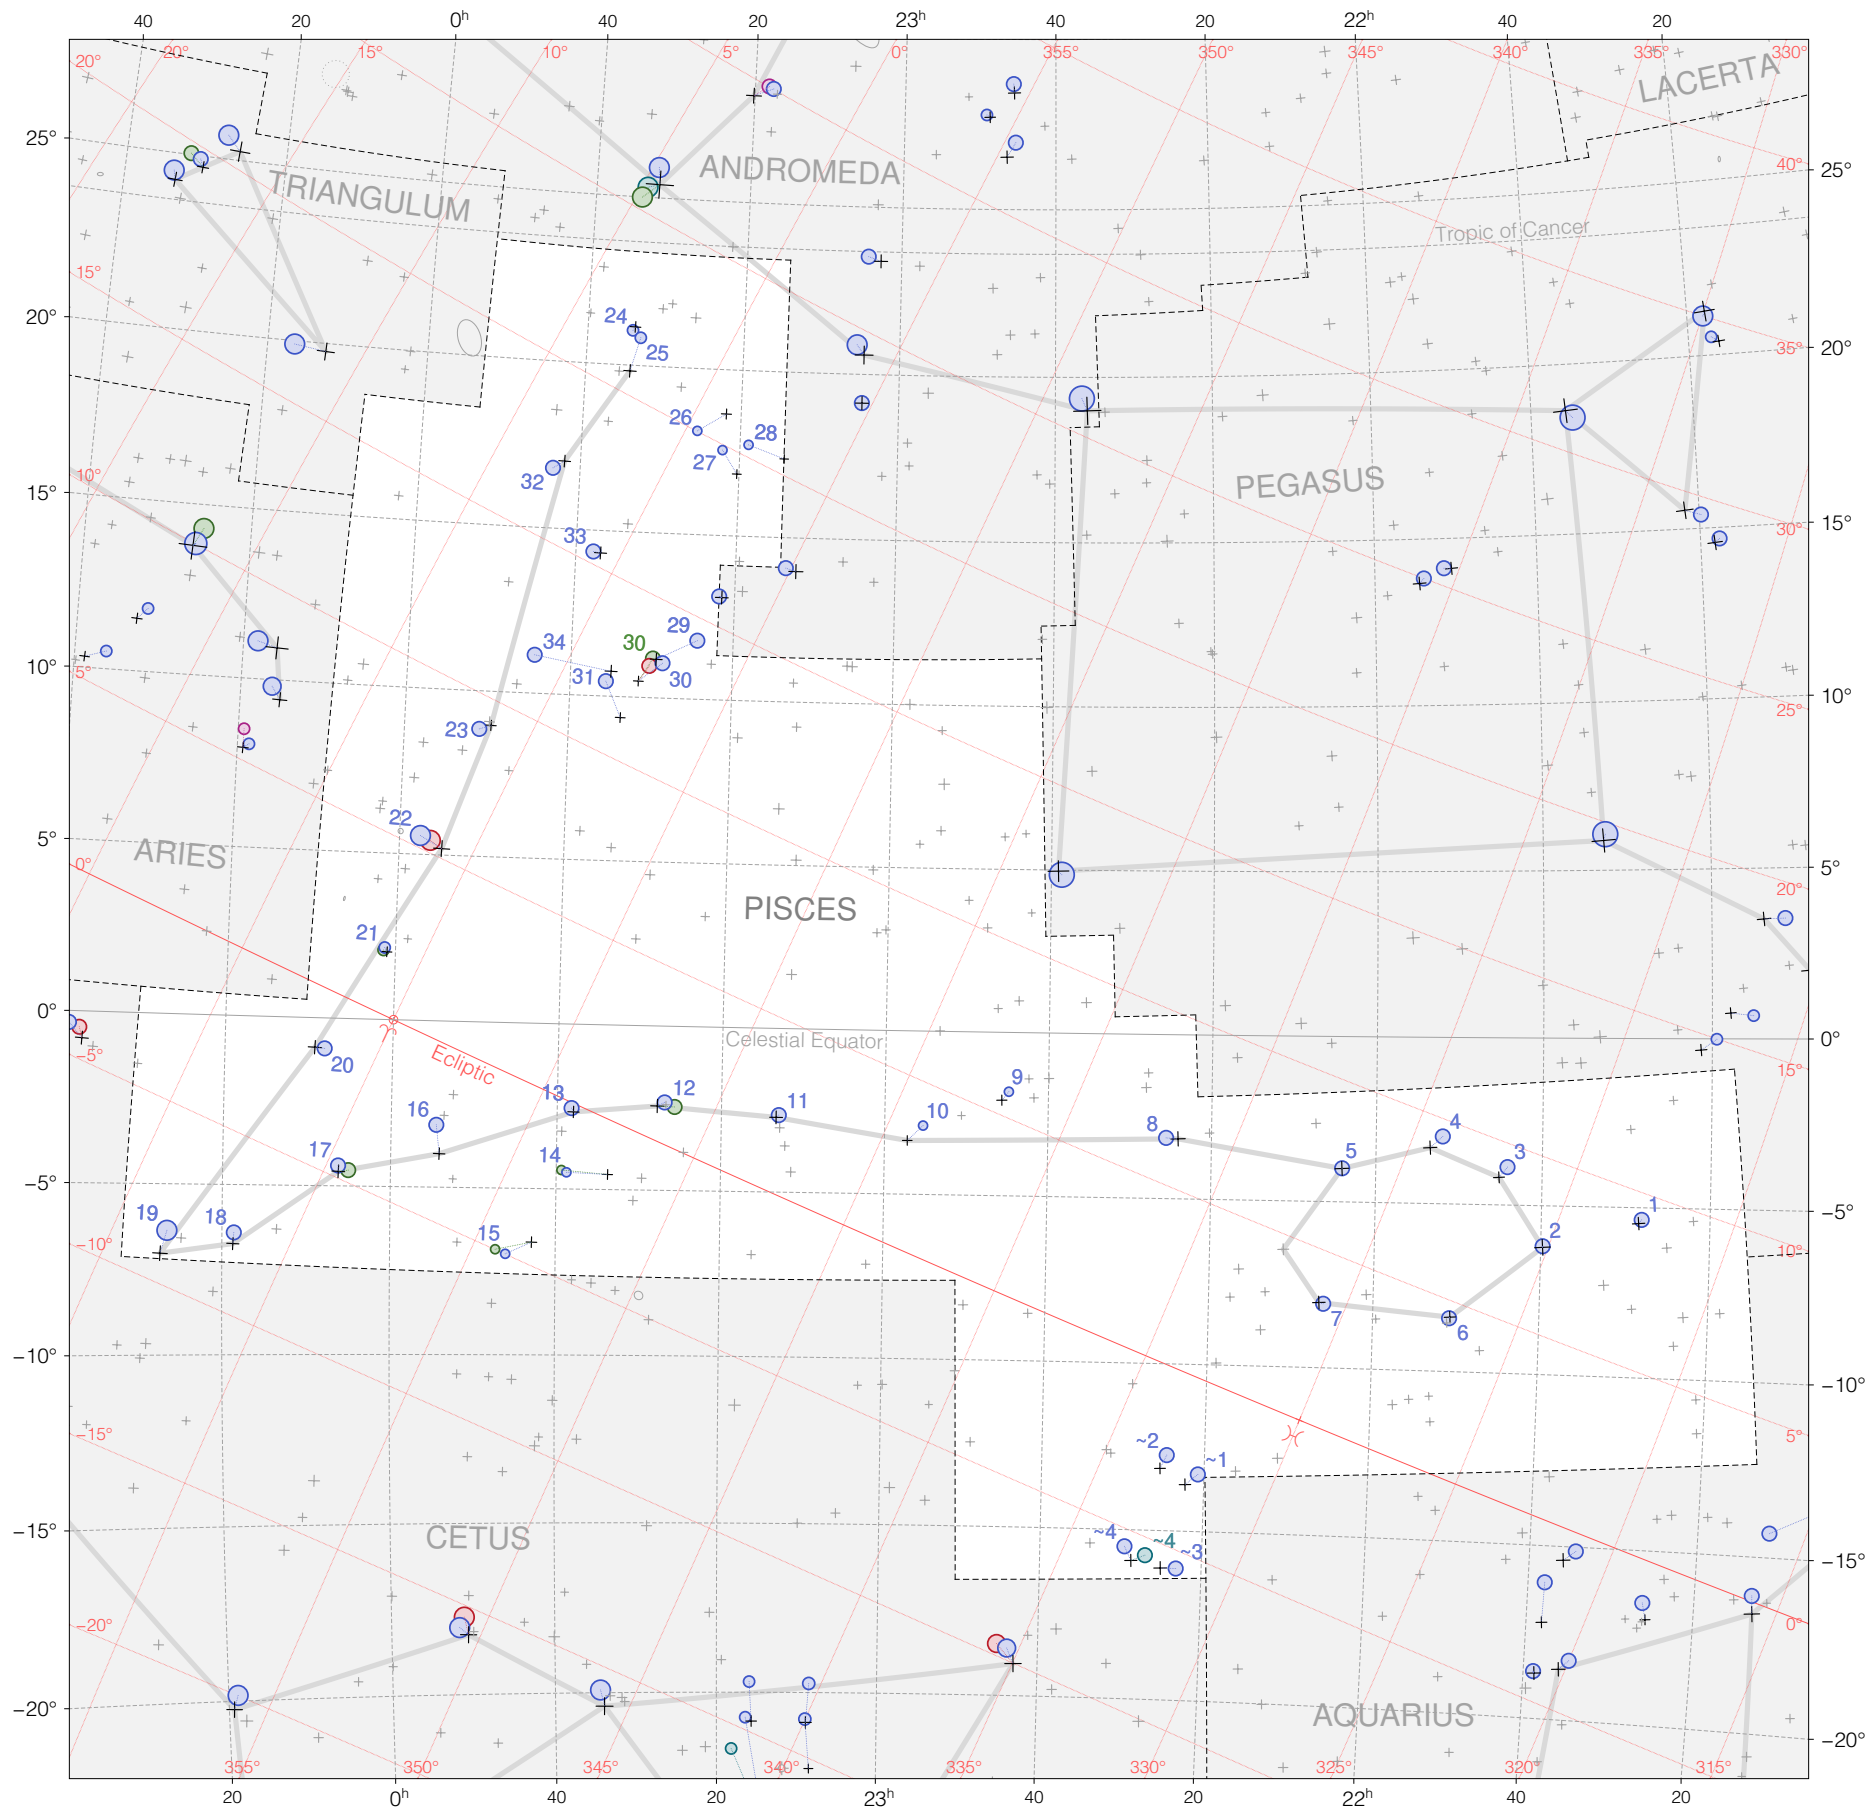

Ptolemy stars in Pisces

Magnitudes: 1 2 3 4 5 6 7

Versions: T P B M Z

Scale at center: 0° 2° 4°