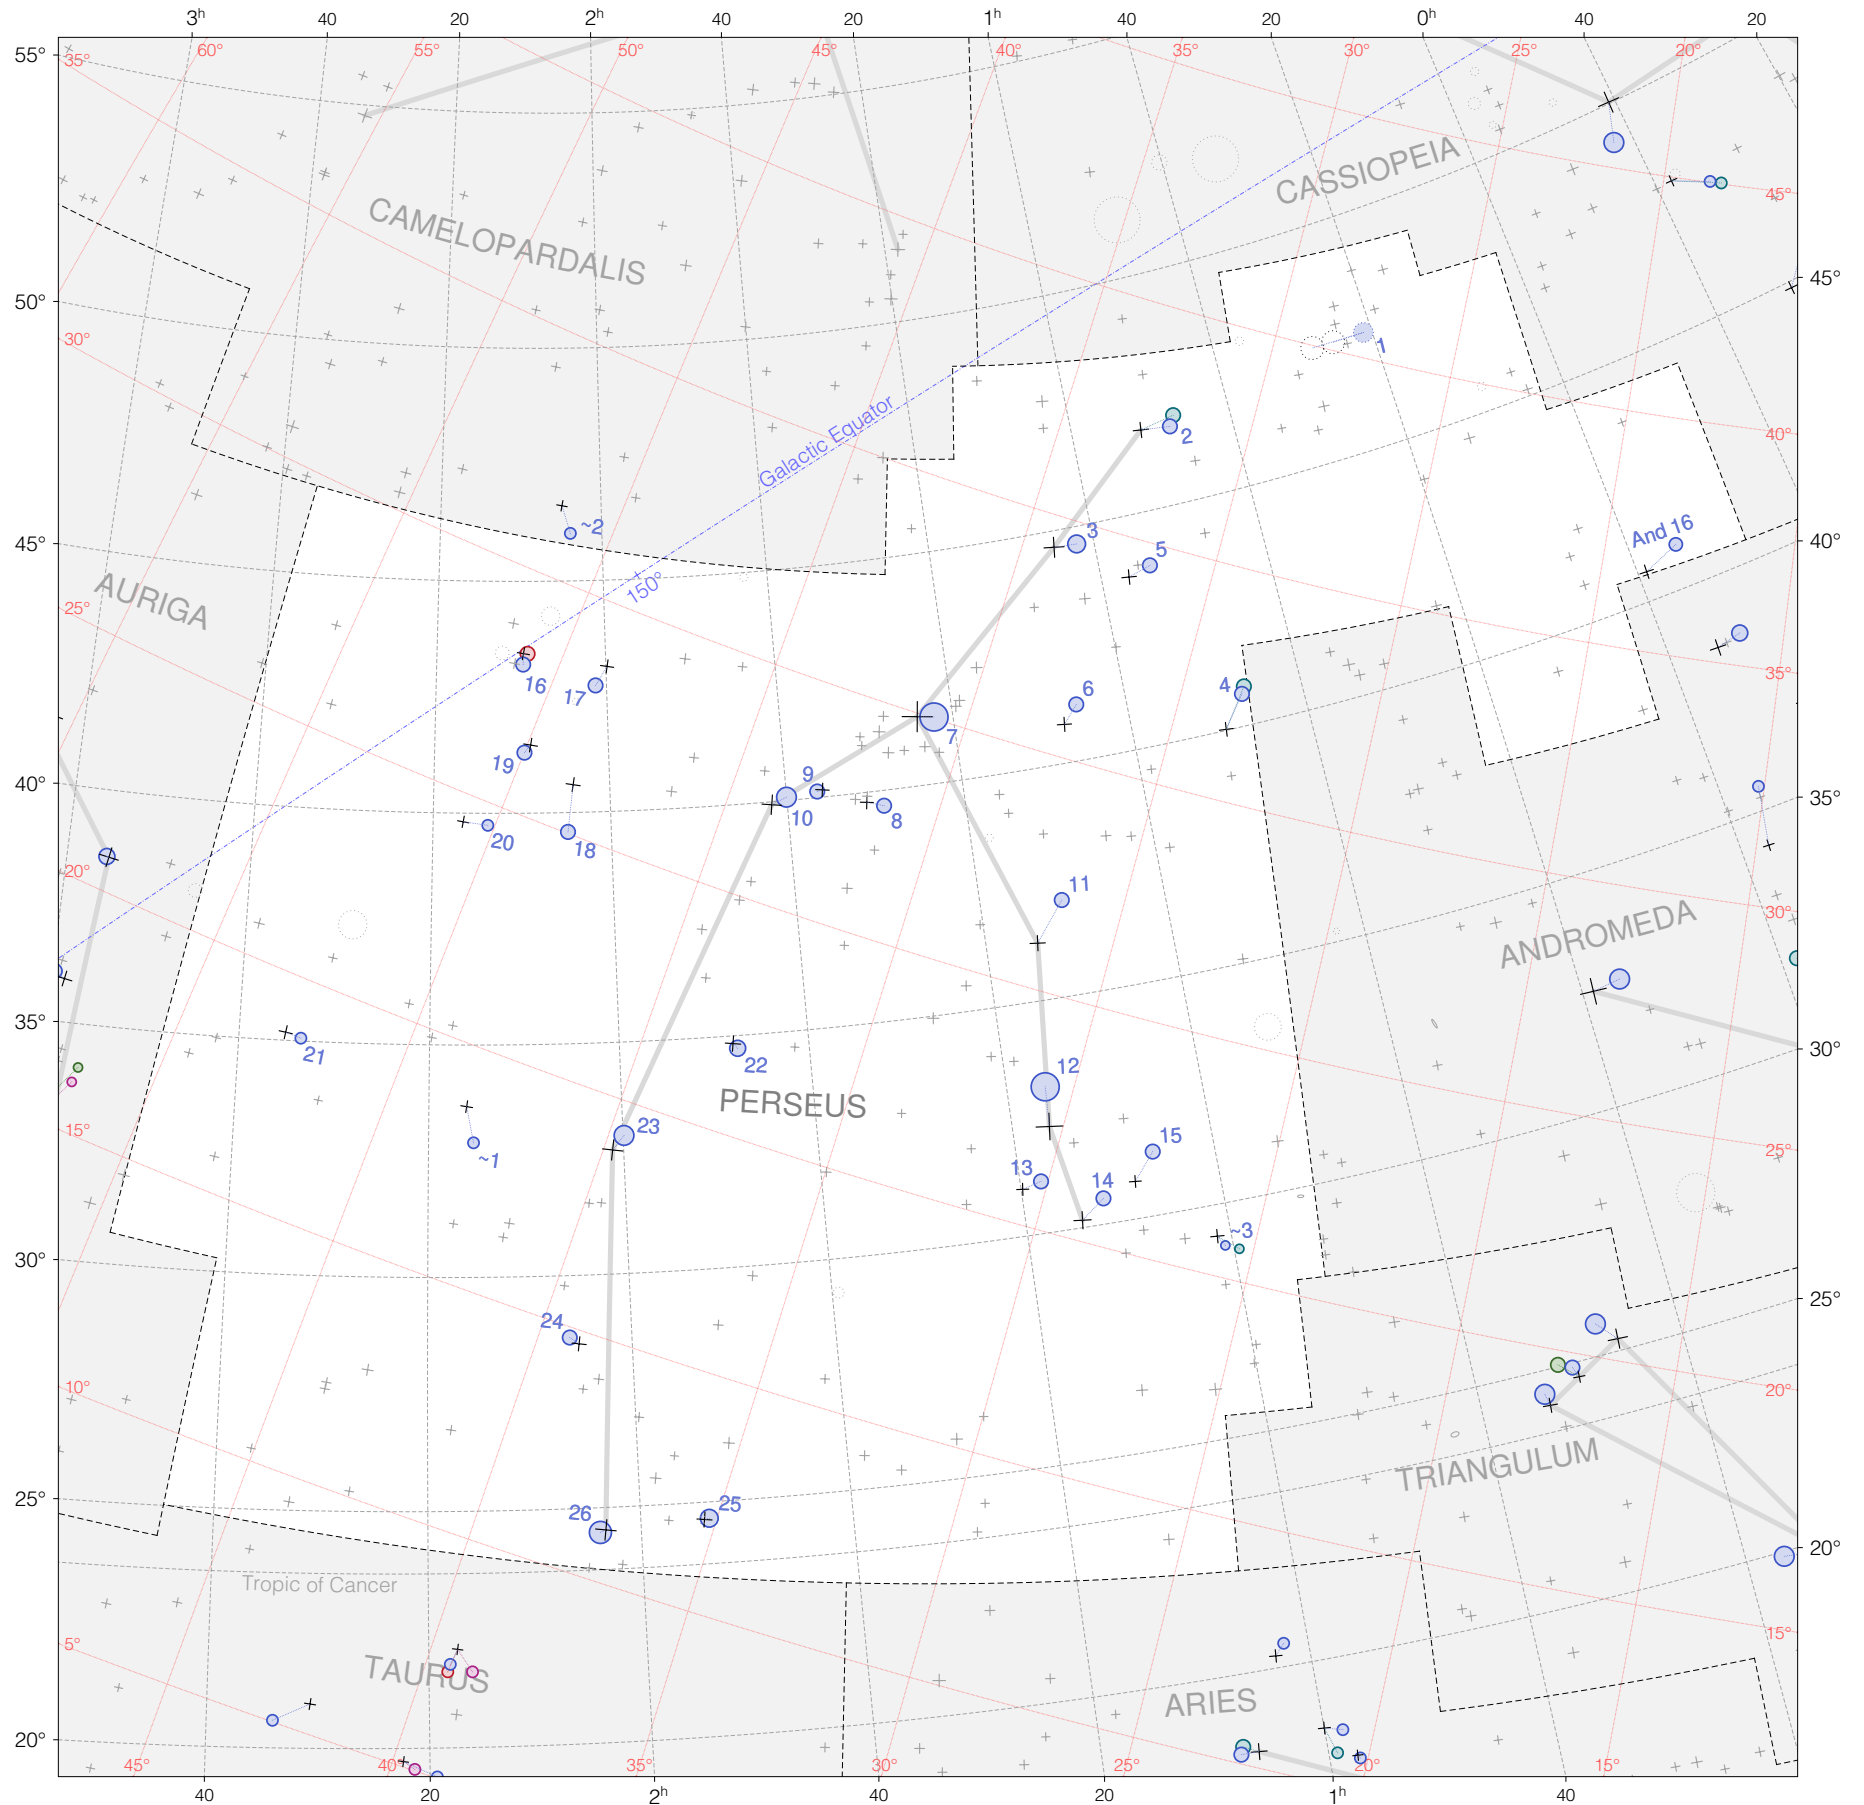

Ptolemy stars in Perseus

Magnitudes: 1 2 3 4 5 6 7

Versions: T P B M Z

Scale at center: 0° 2° 4°