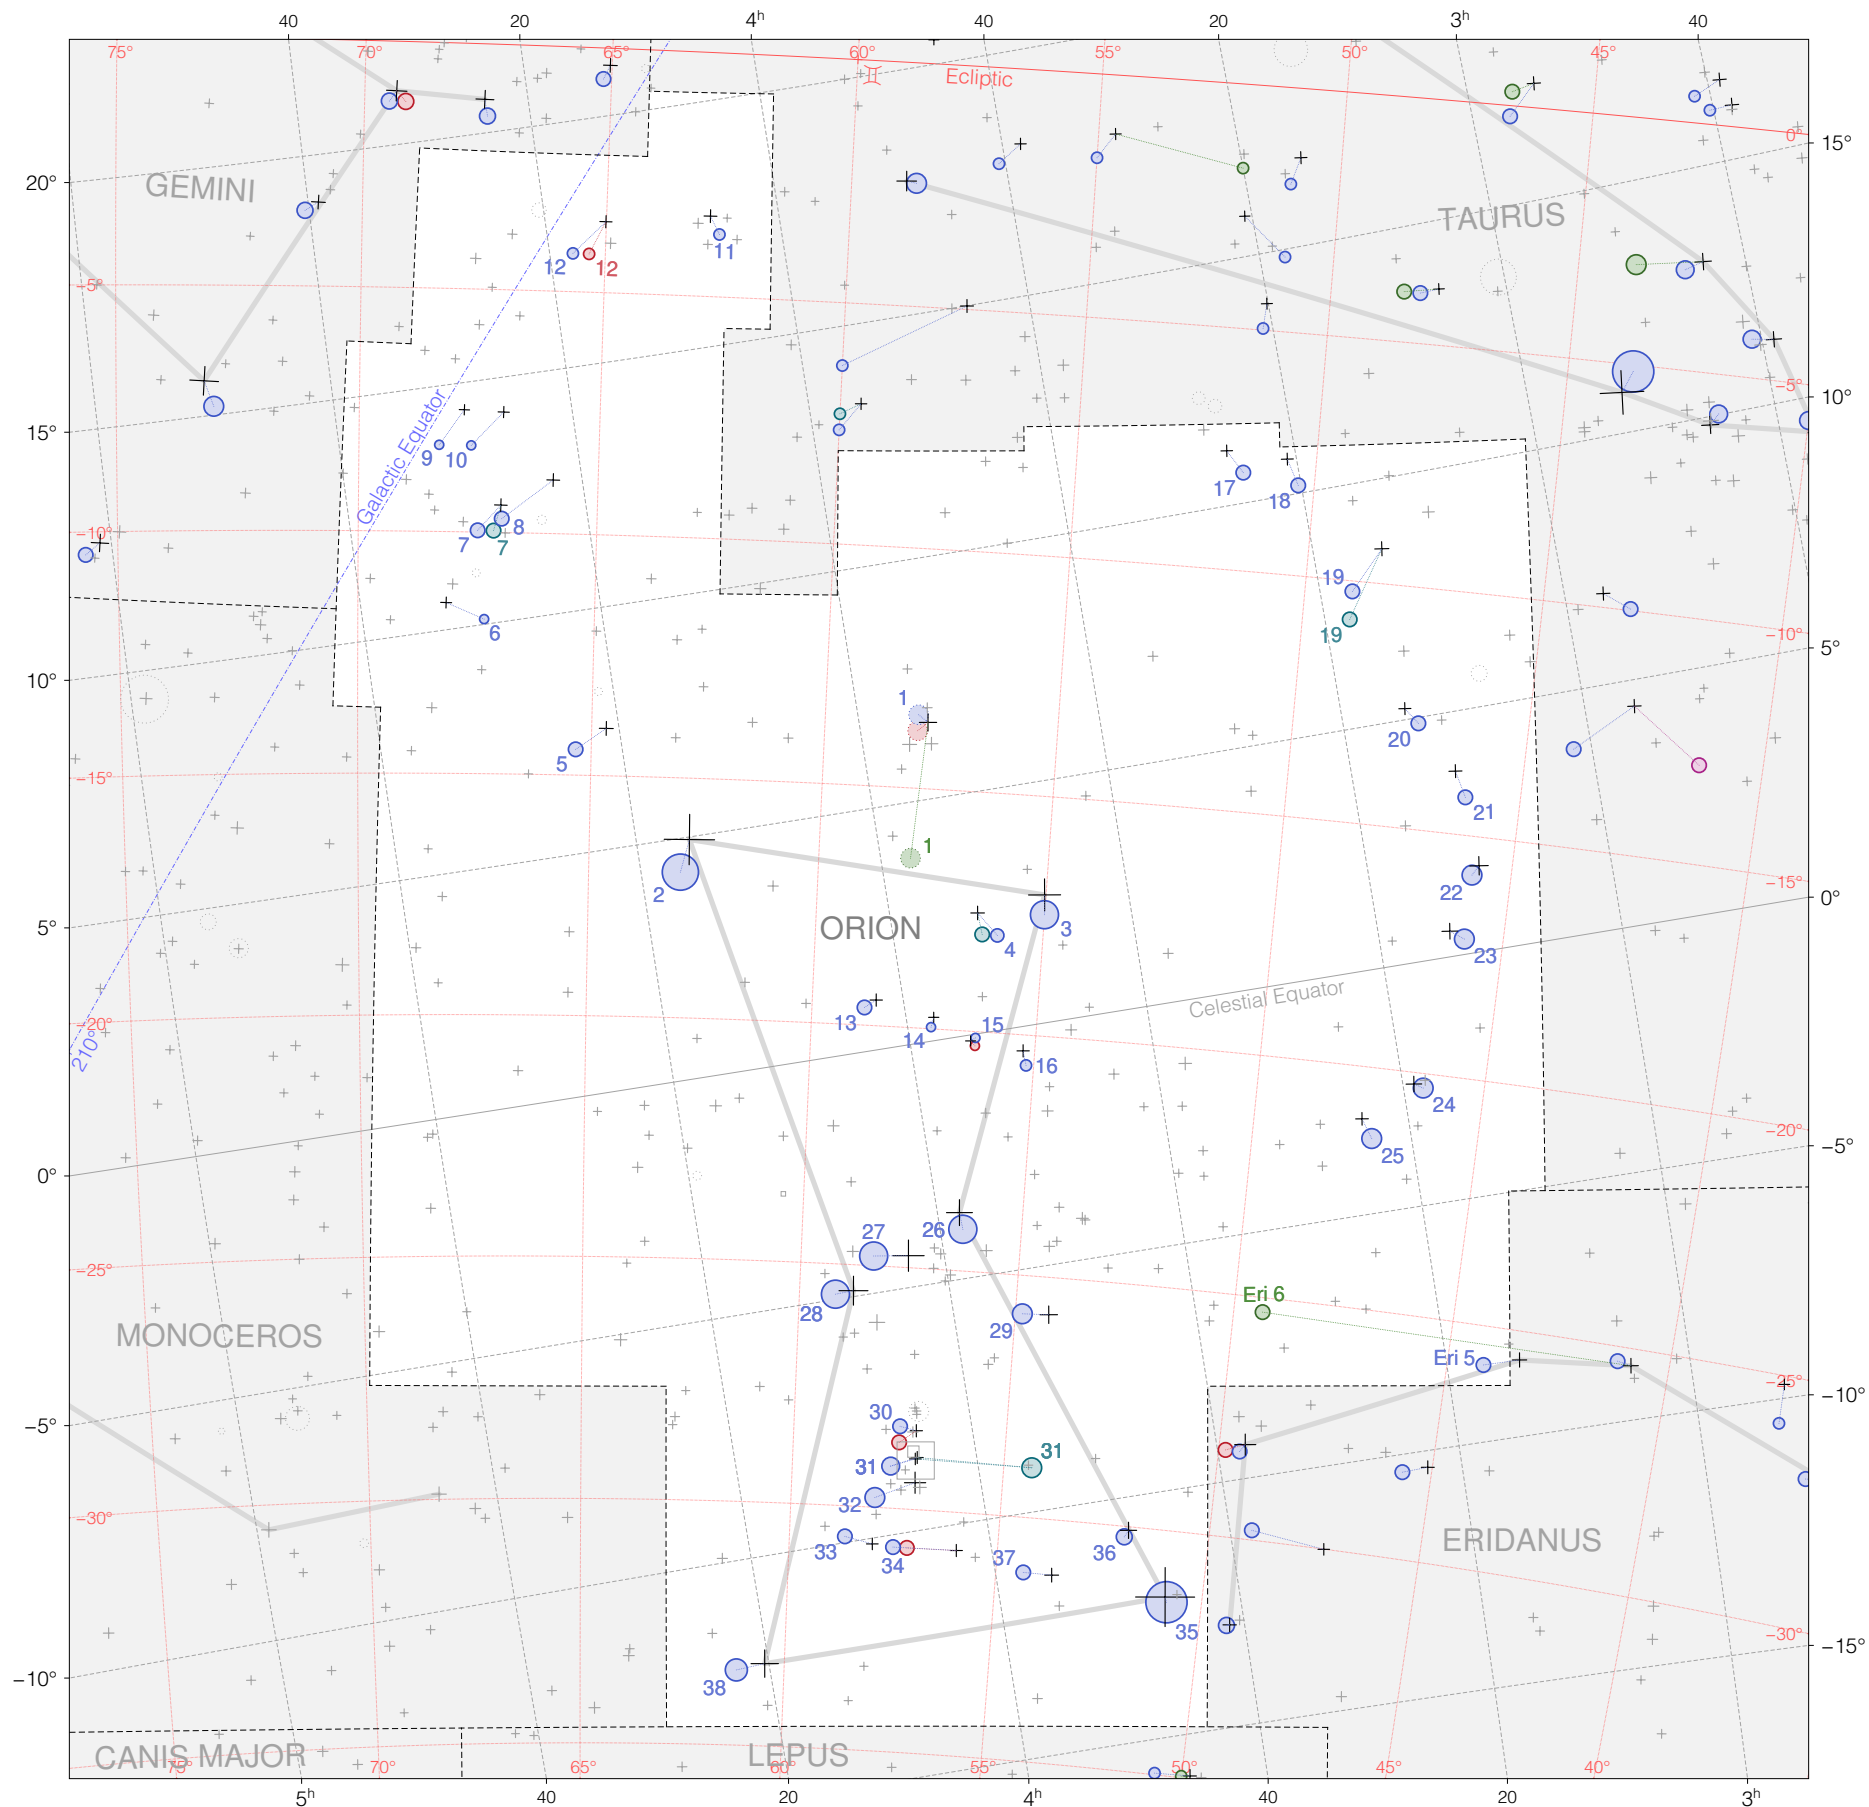

Ptolemy stars in Orion

Magnitudes:  1 2 3 4 5 6 7

Versions:  T P B M Z

Scale at center:  0° 2° 4°