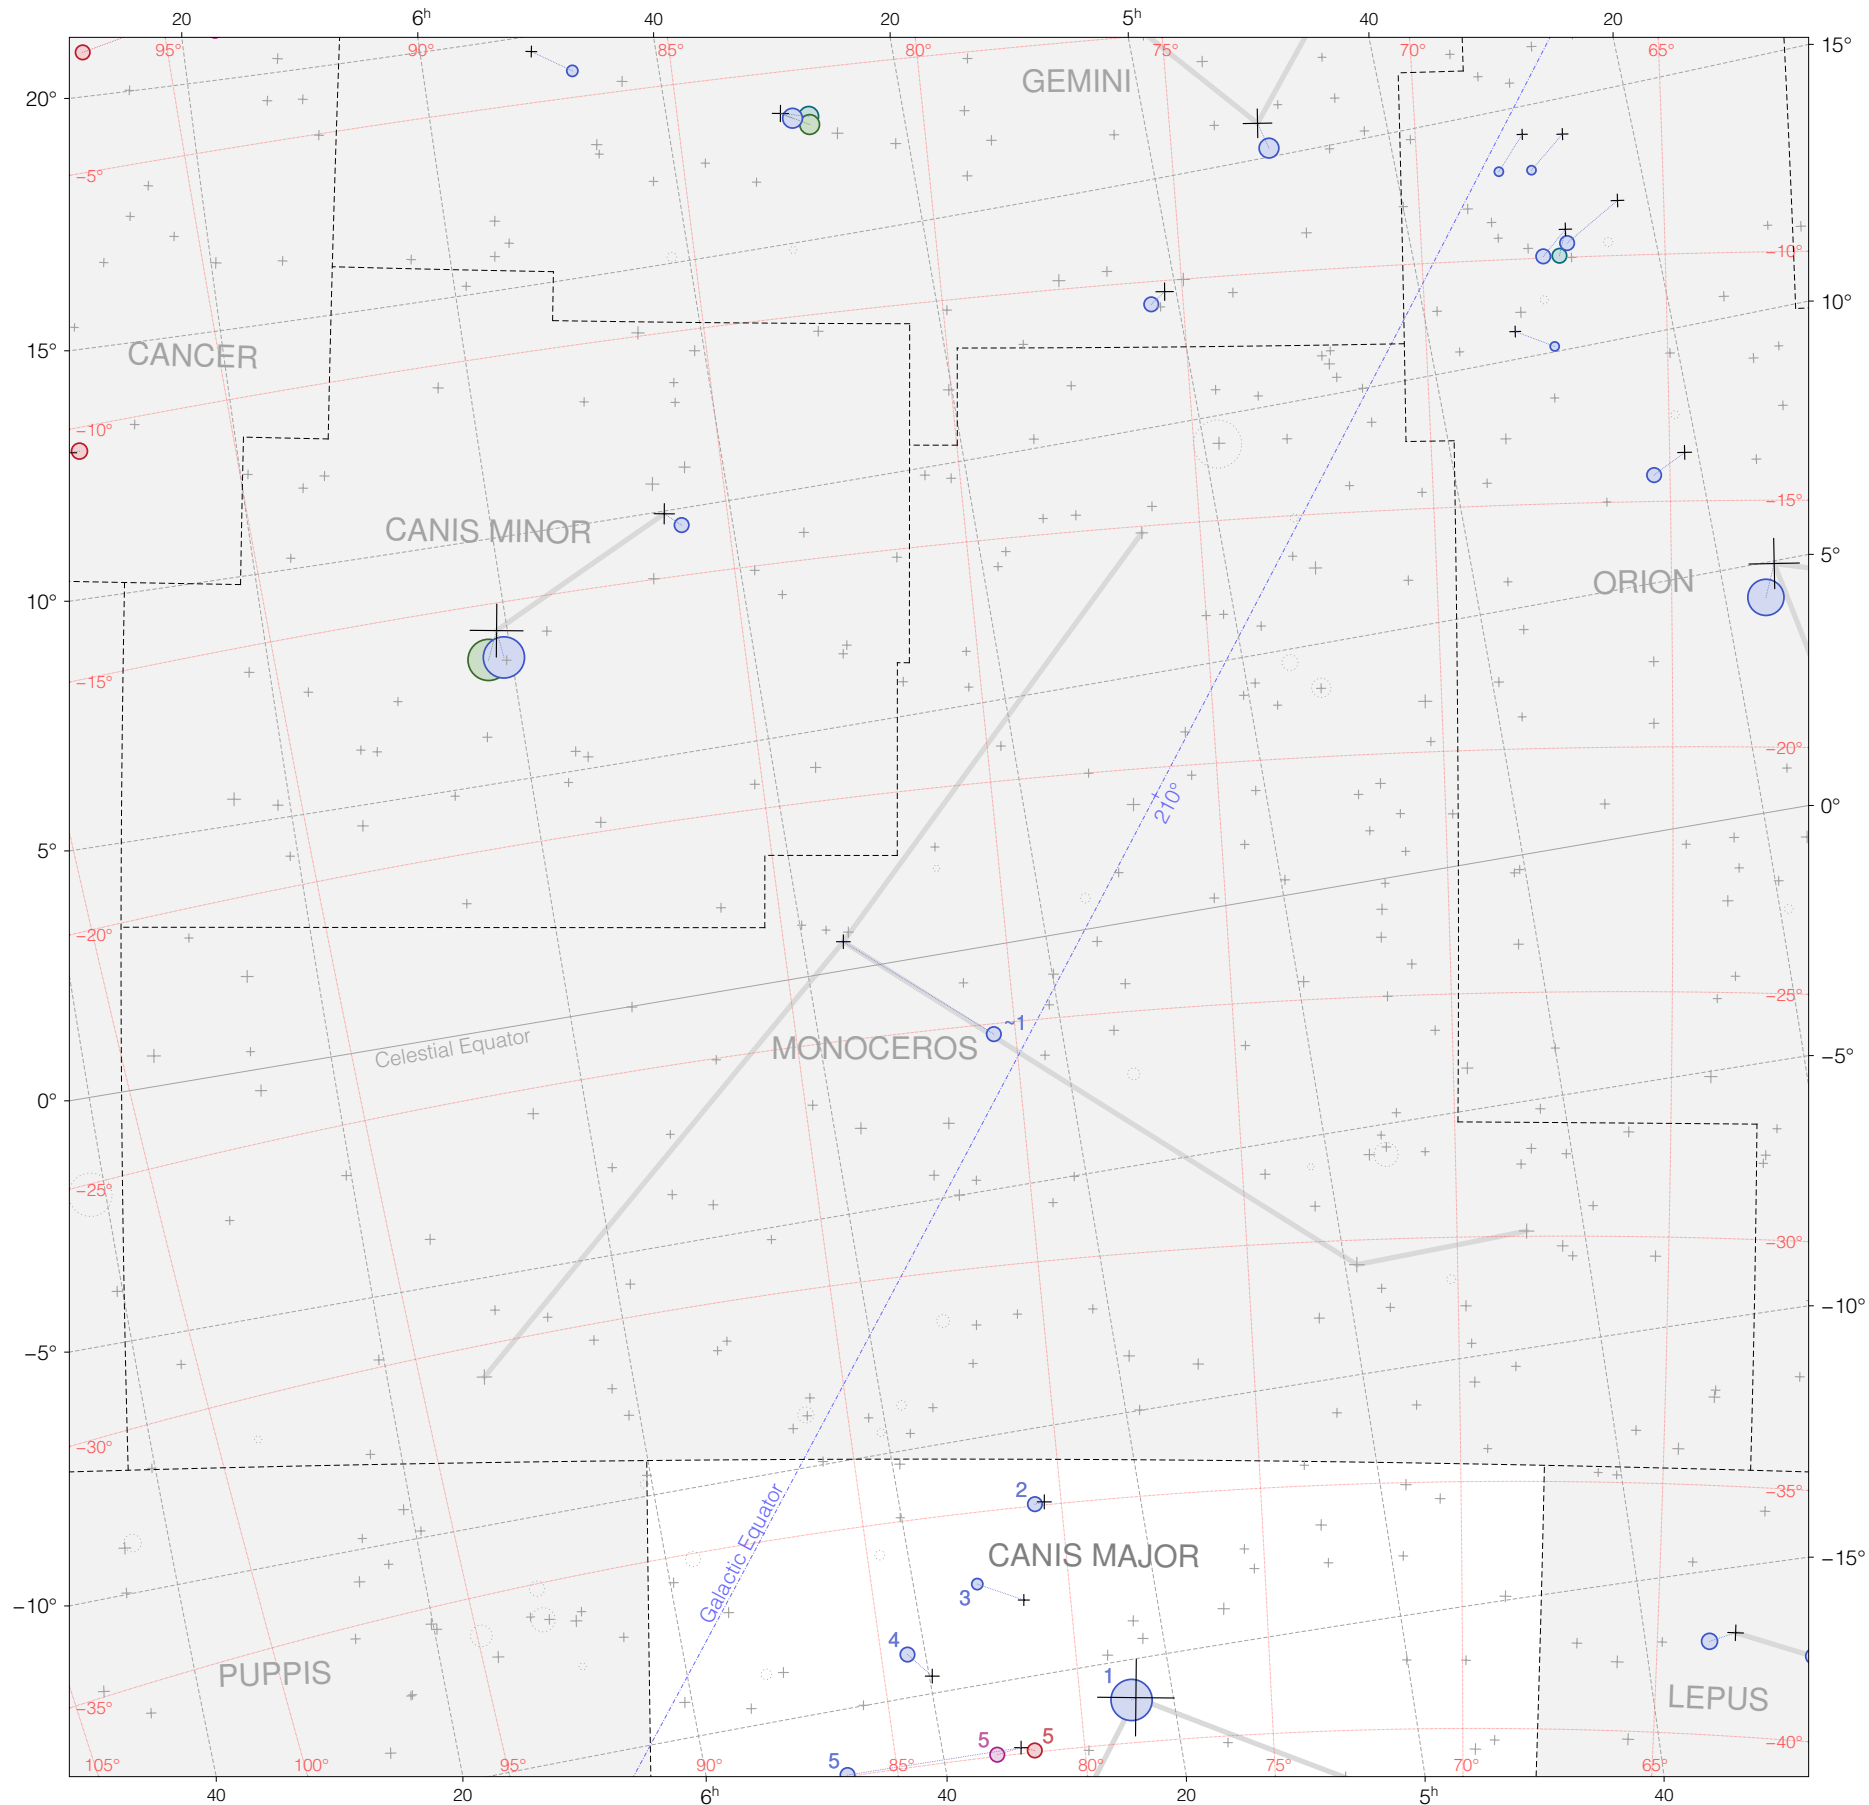

# Ptolemy stars in Canis Major (overflow)

Magnitudes: 1 2 3 4 5 6 7

Versions: T P B M Z

Scale at center: 0° 2° 4°