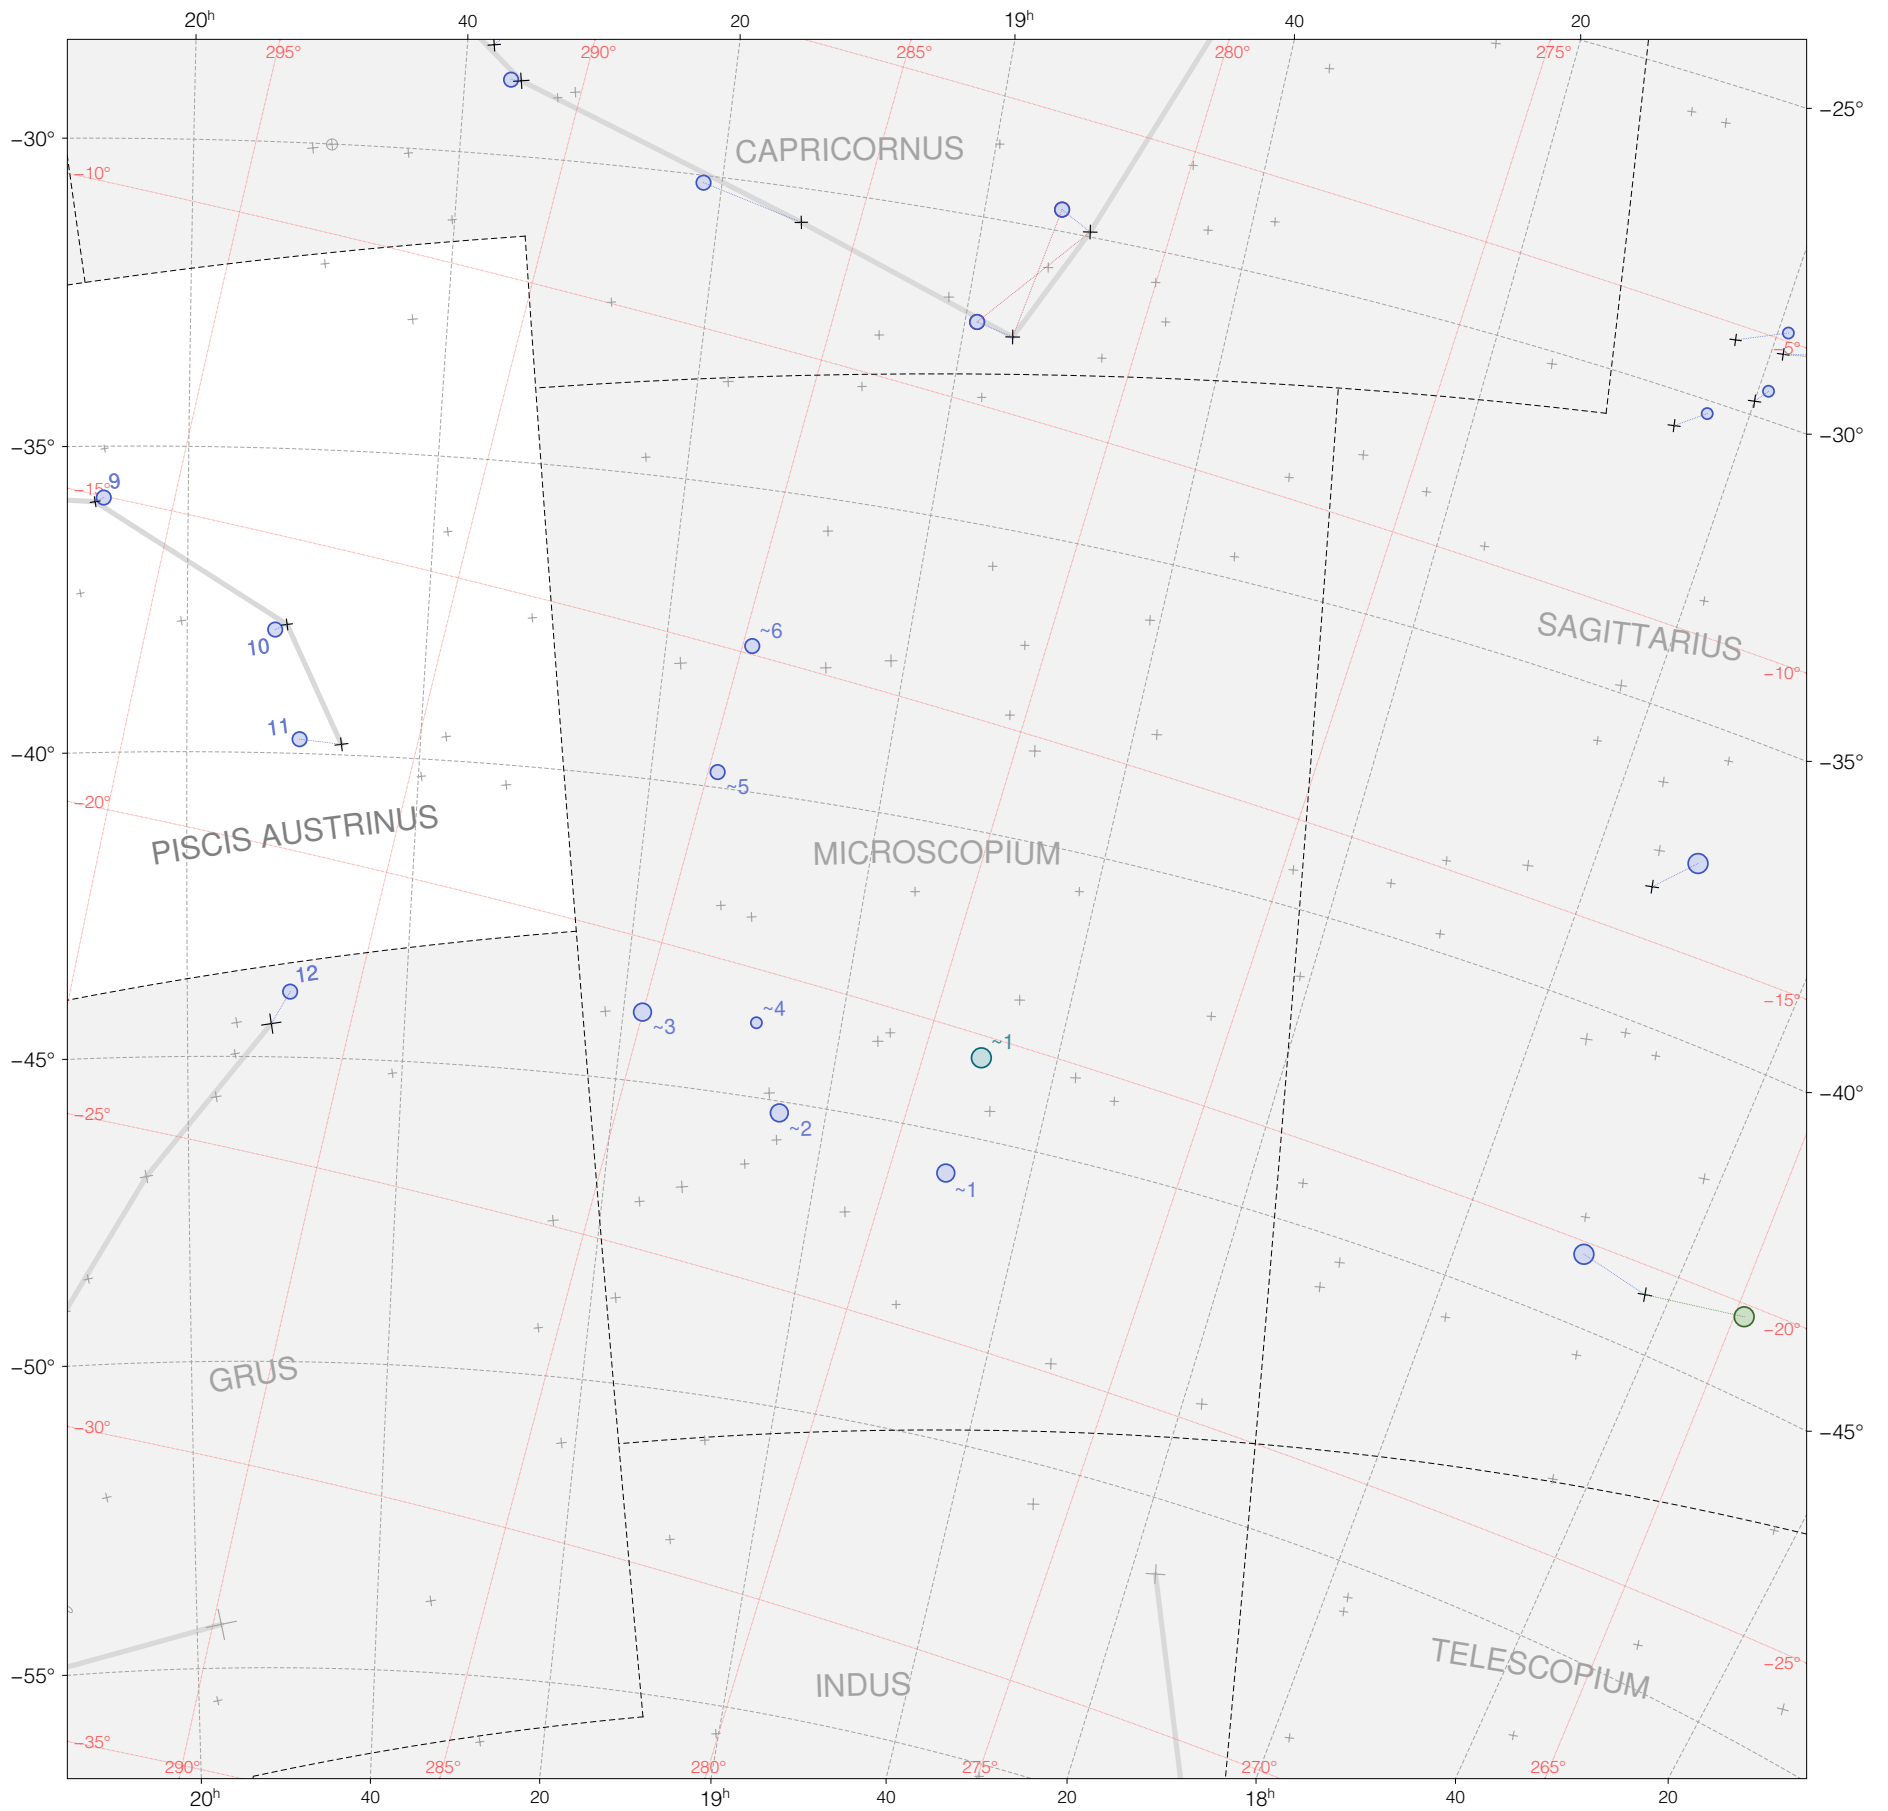

Ptolemy stars in Piscis Austrinus (overflow)

Magnitudes: 1 2 3 4 5 6 7

Versions: T P B M Z

Scale at center: 0° 2° 4°