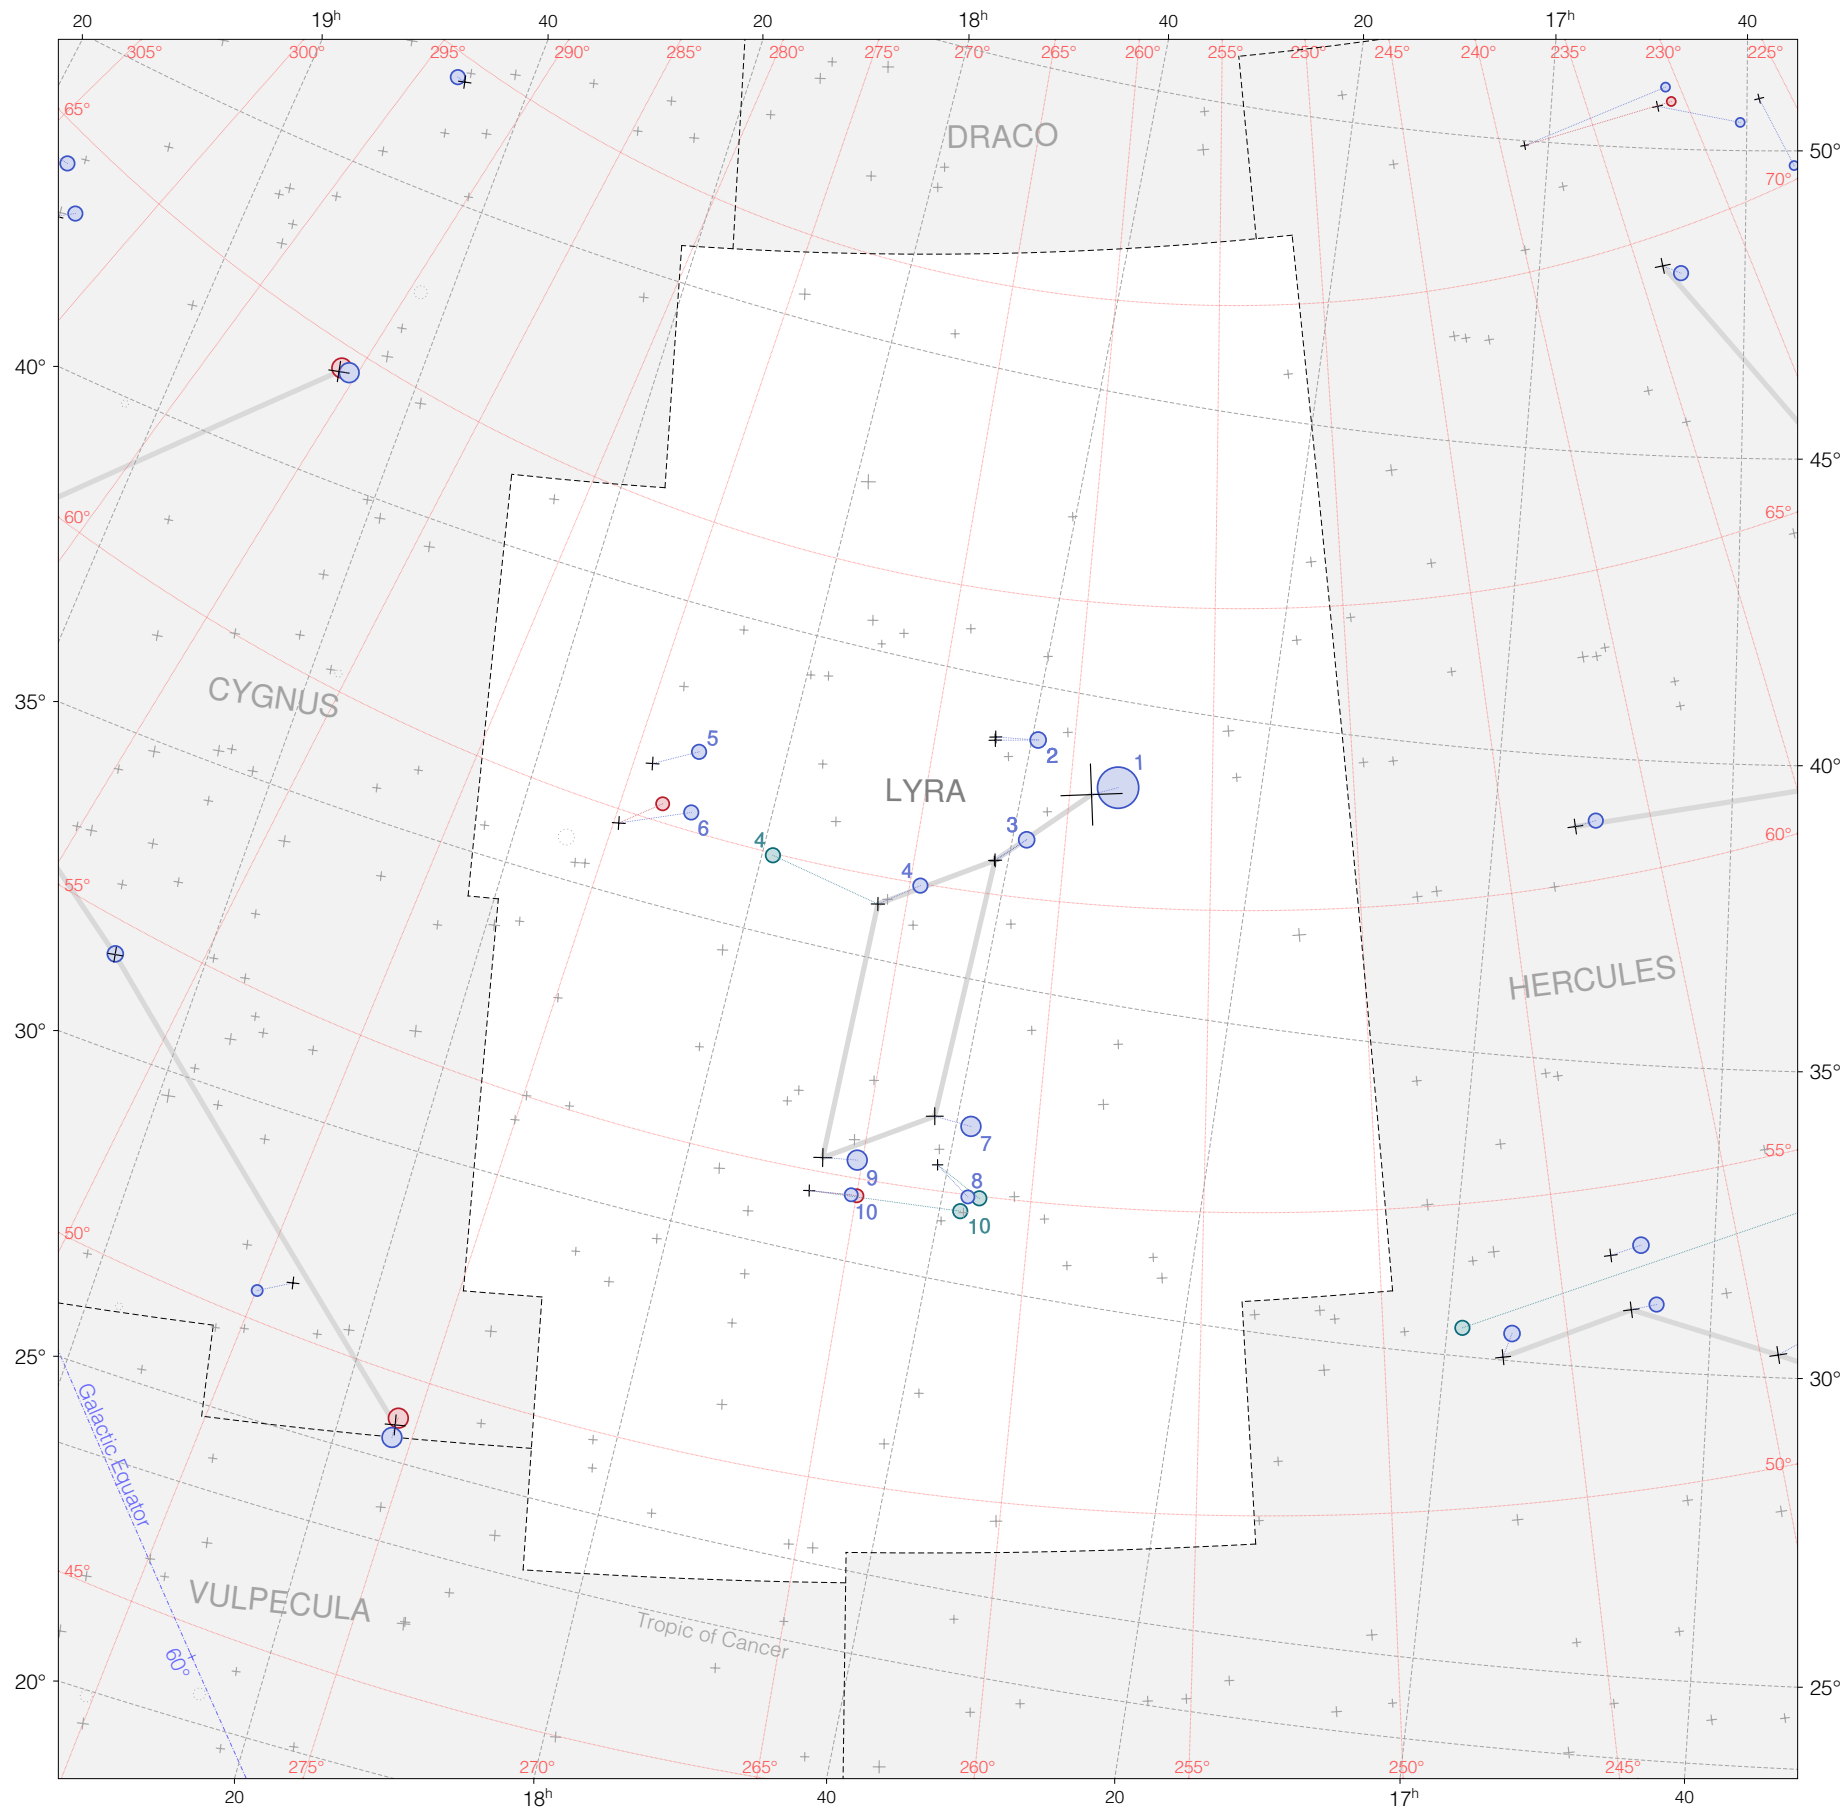

Ptolemy stars in Lyra

Magnitudes:  1 2 3 4 5 6 7

Versions:  T P B M Z

Scale at center:  0° 2° 4°