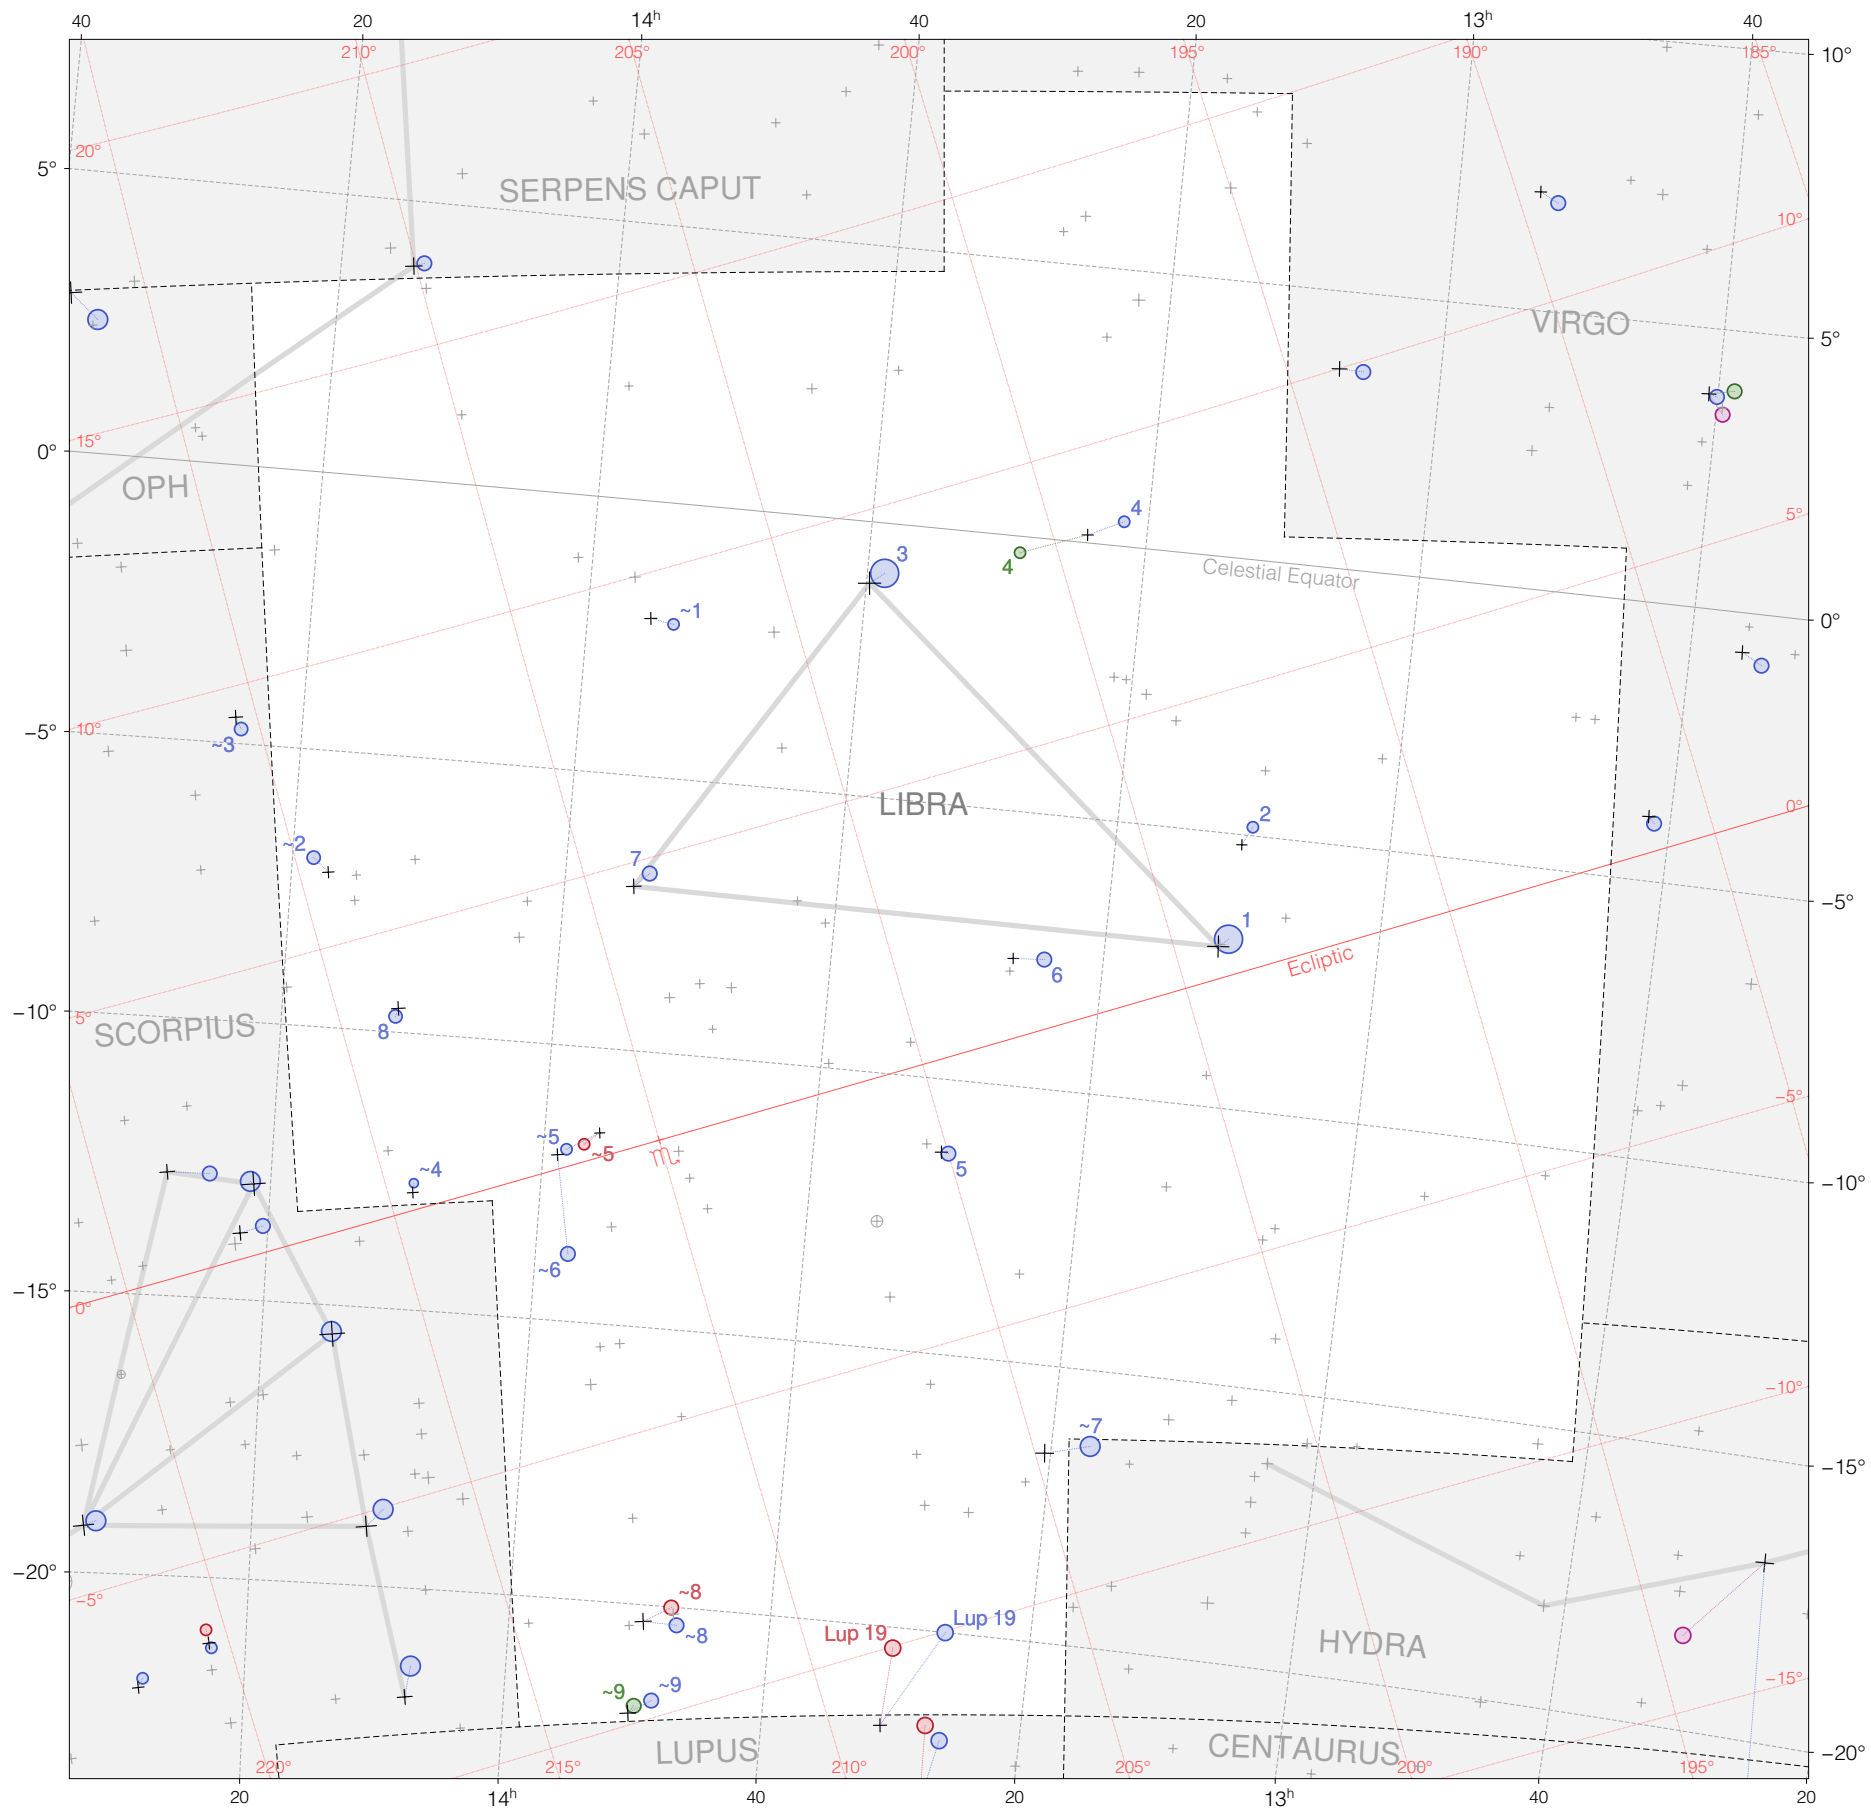

Ptolemy stars in Libra

Magnitudes: 1 2 3 4 5 6 7

Versions: T P B M Z

Scale at center: 0° 2° 4°