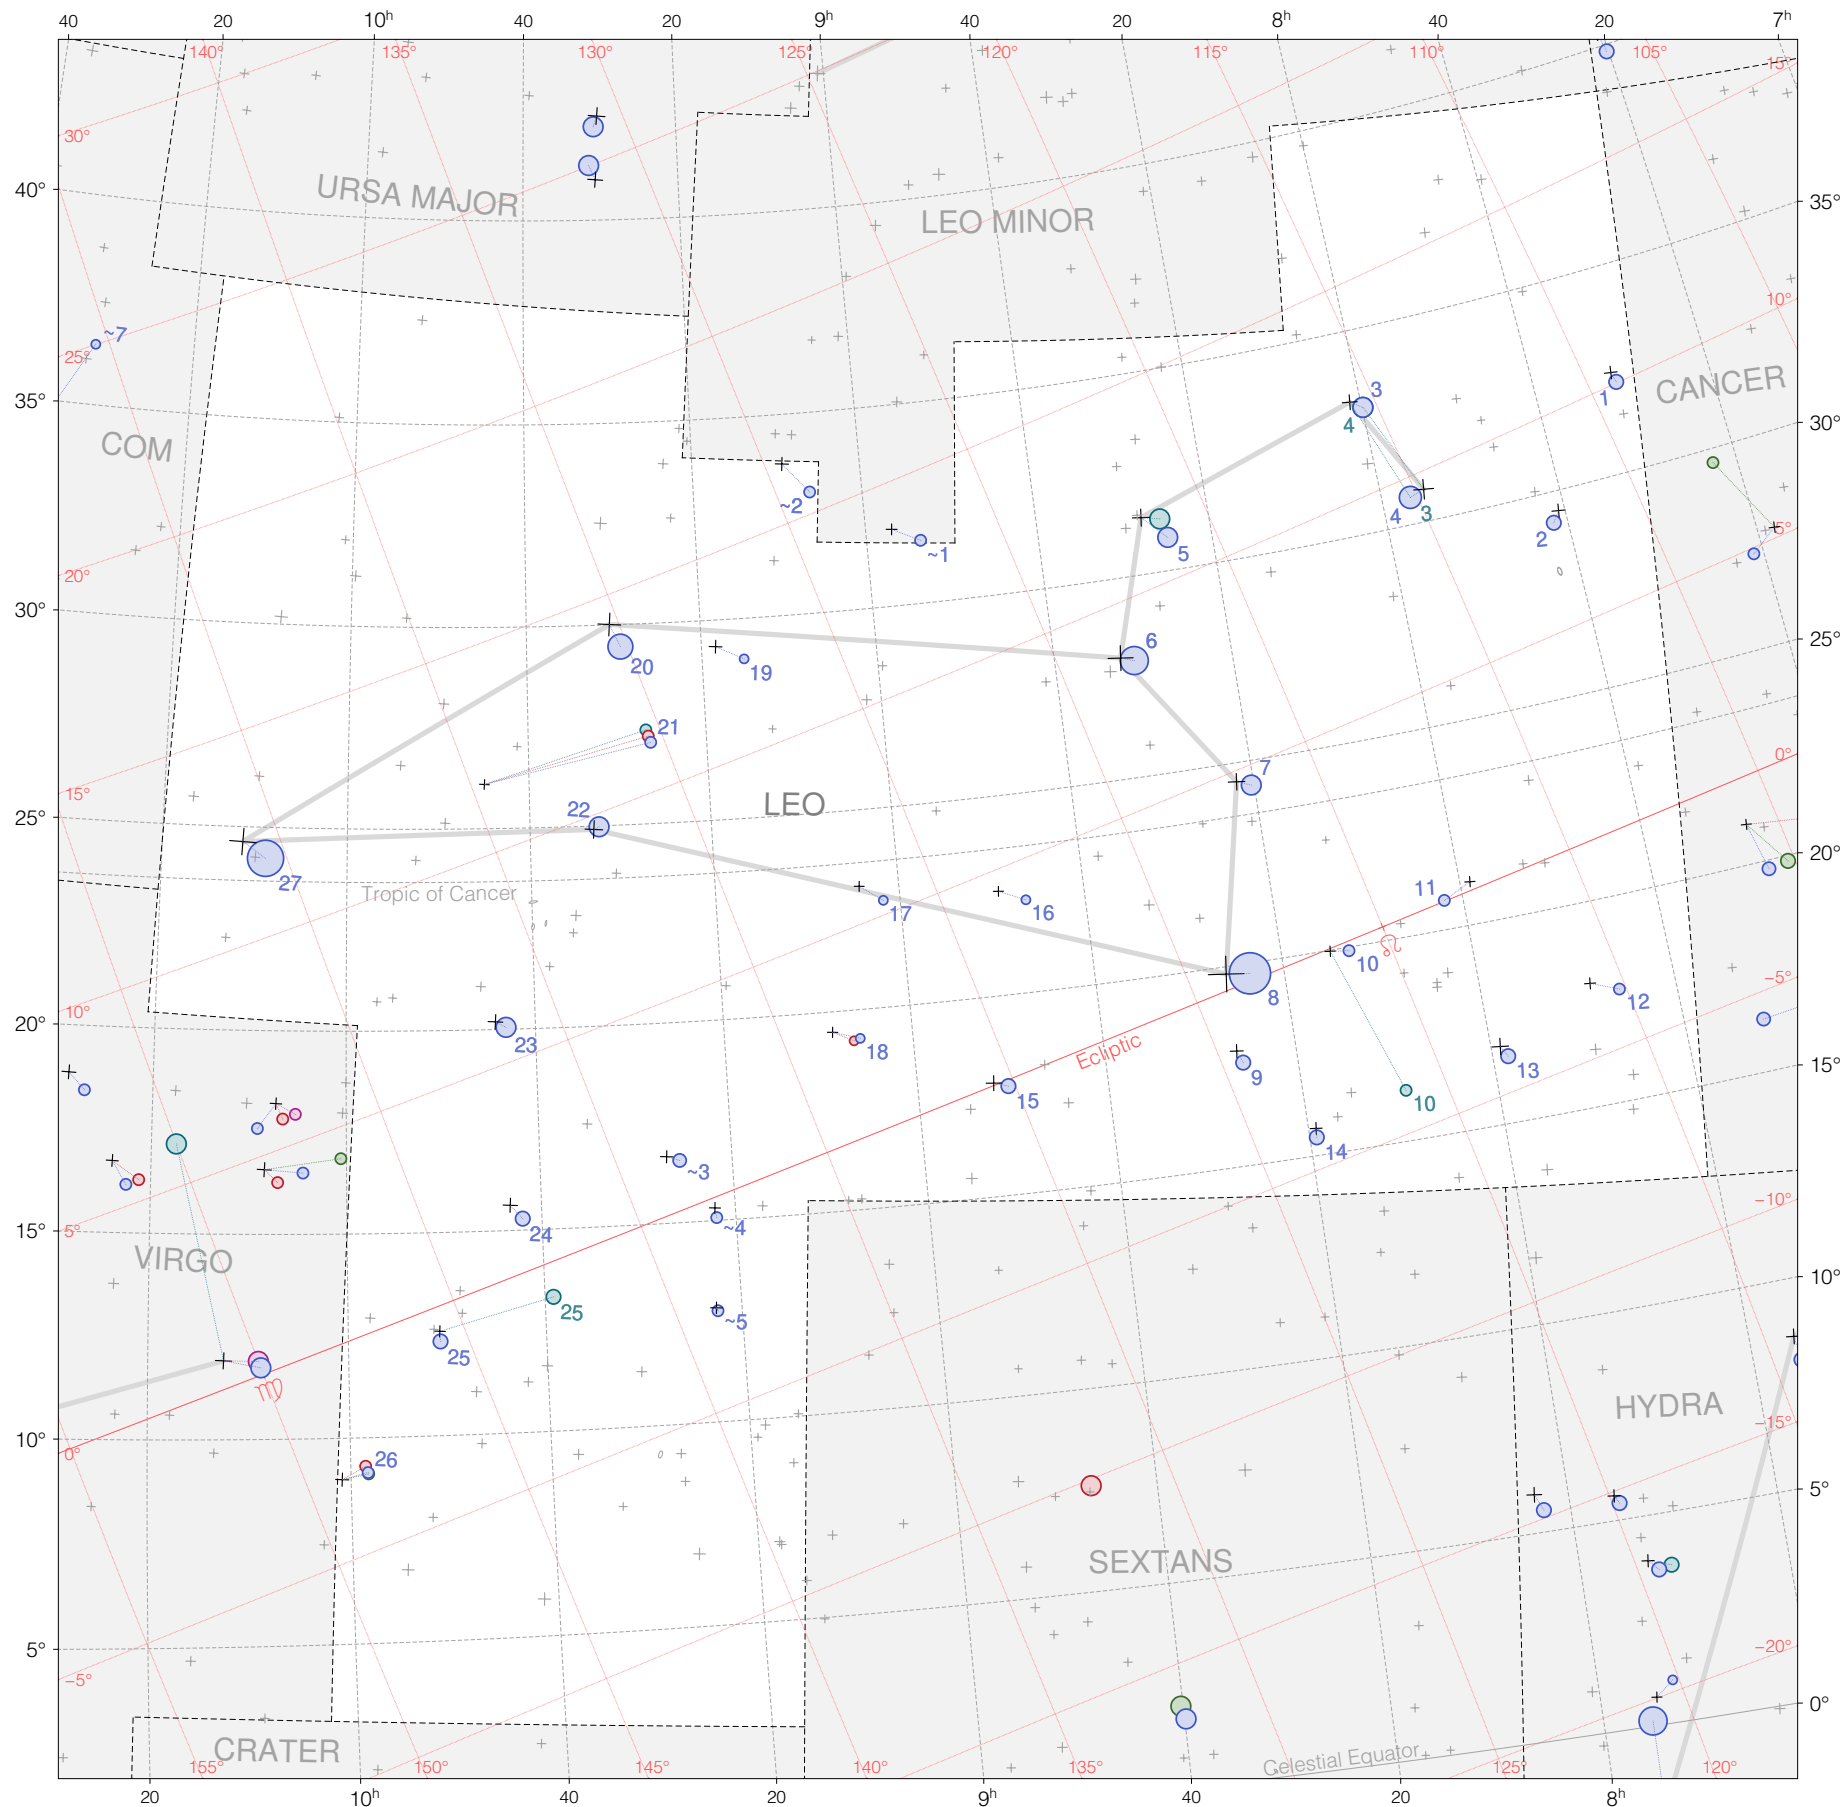

Ptolemy stars in Leo

Magnitudes: 1 2 3 4 5 6 7

Versions: T P B M Z

Scale at center: 0° 2° 4°