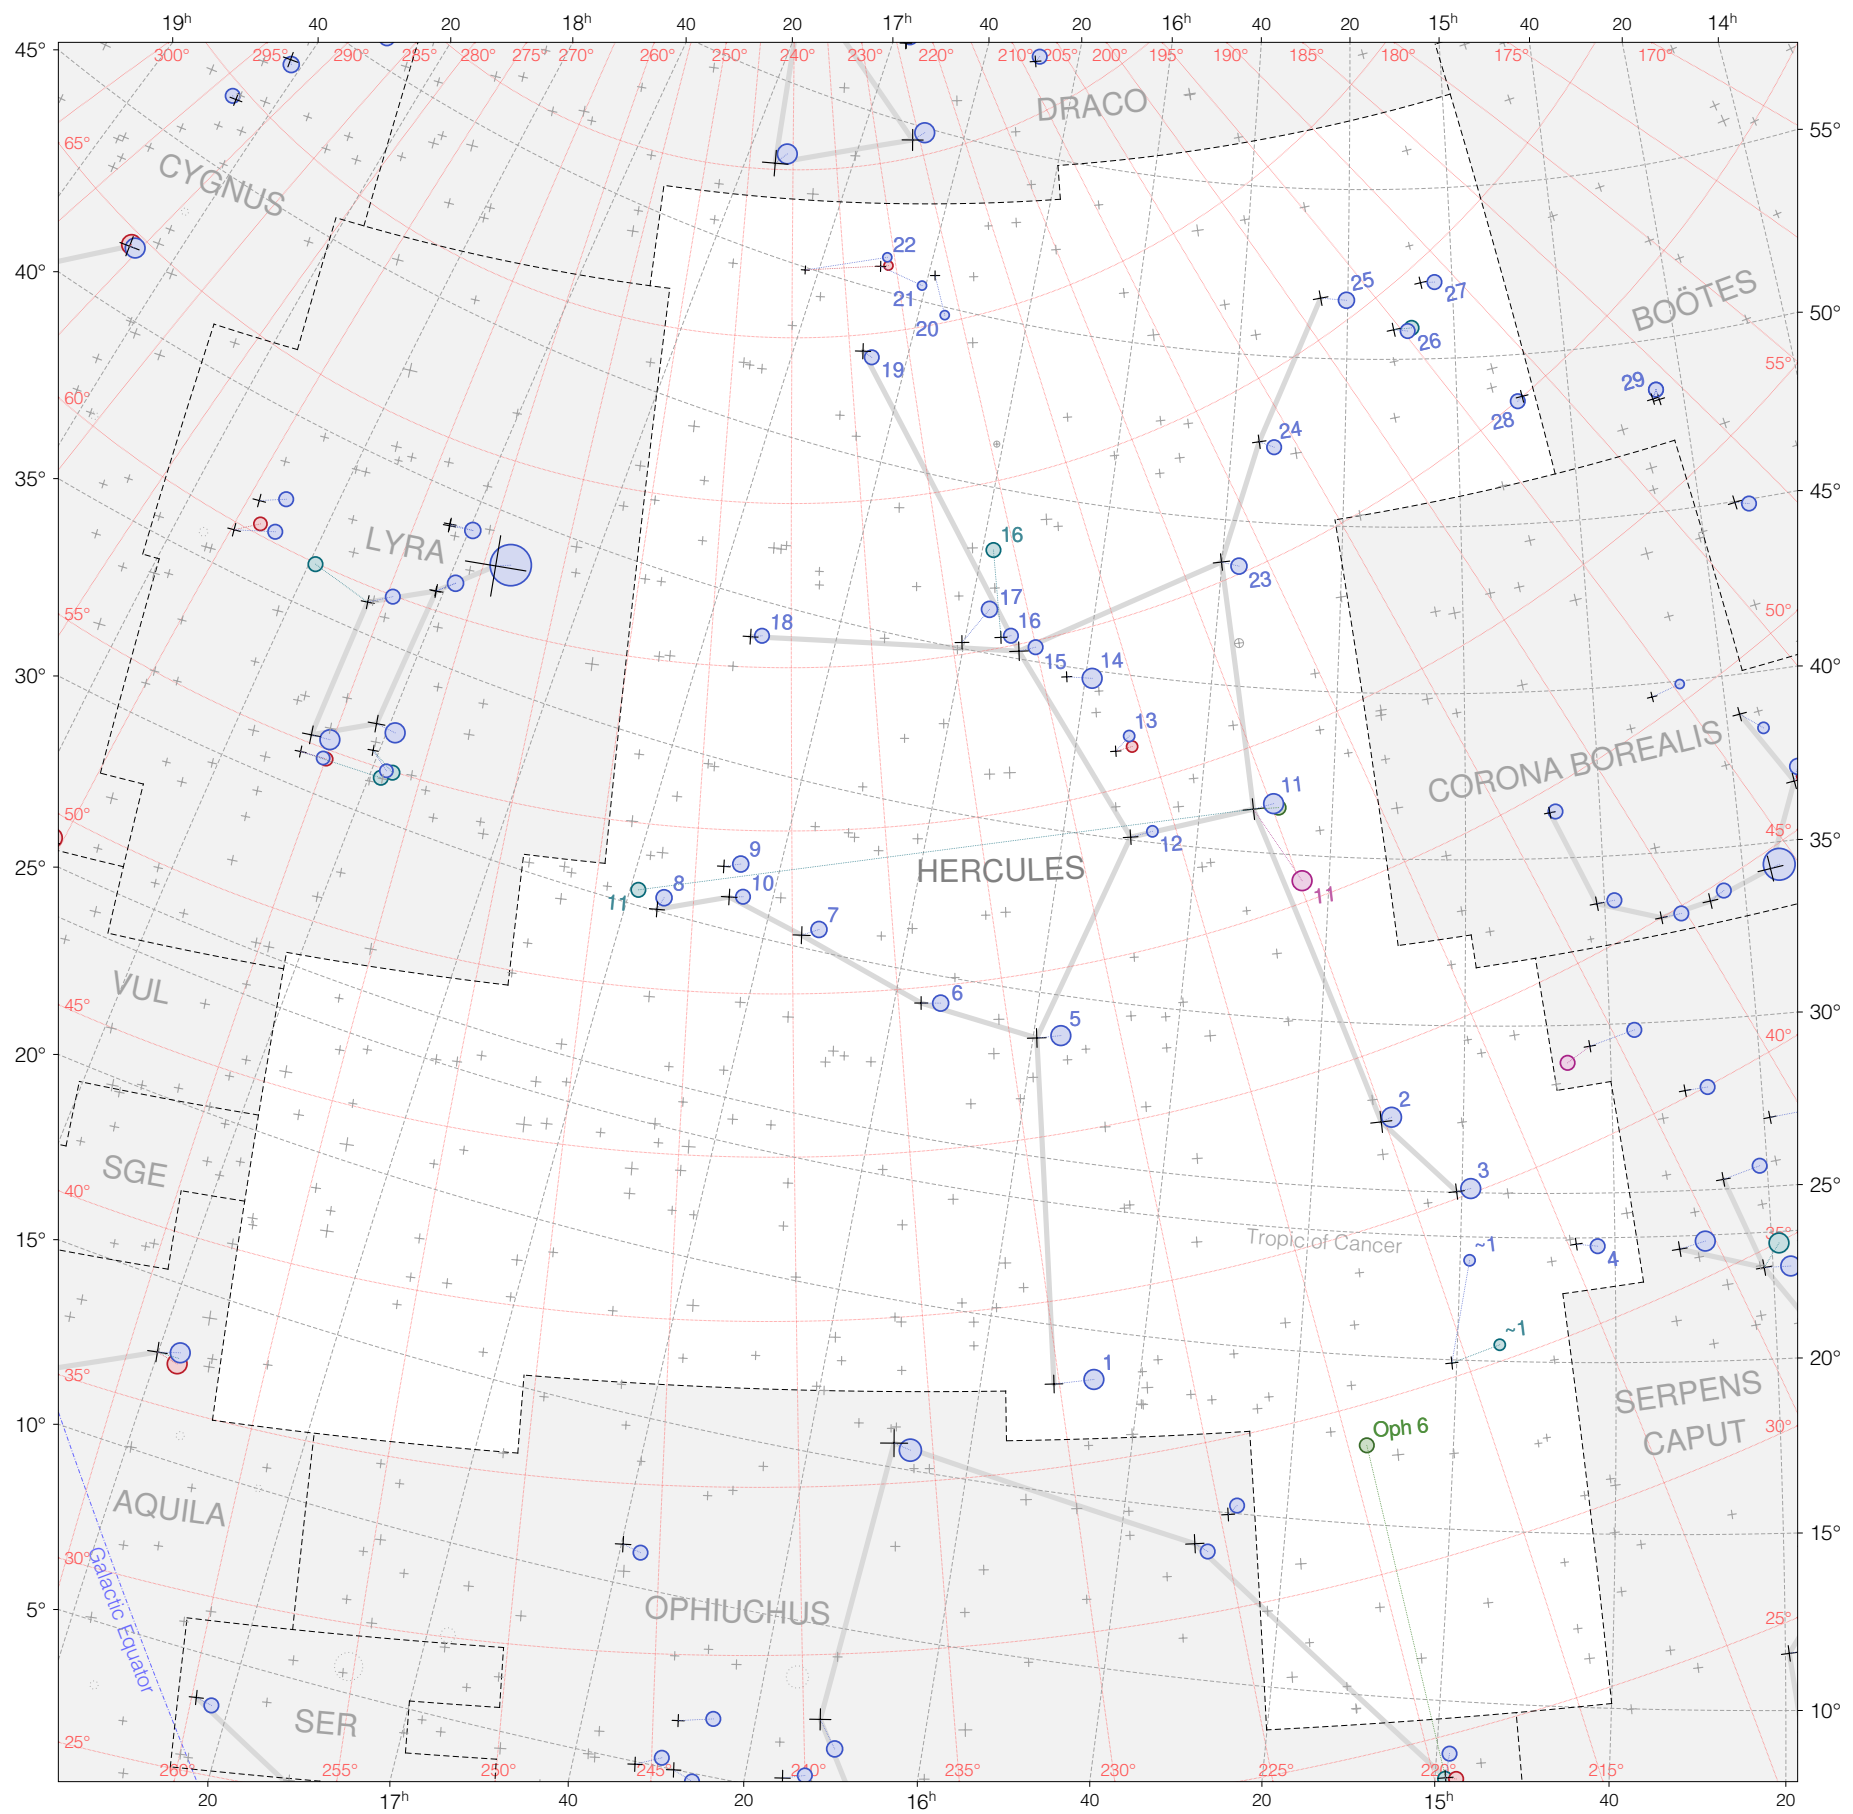

# Ptolemy stars in Hercules

Magnitudes: 1 2 3 4 5 6 7

Versions: T P B M Z

Scale at center: 0° 2° 4°