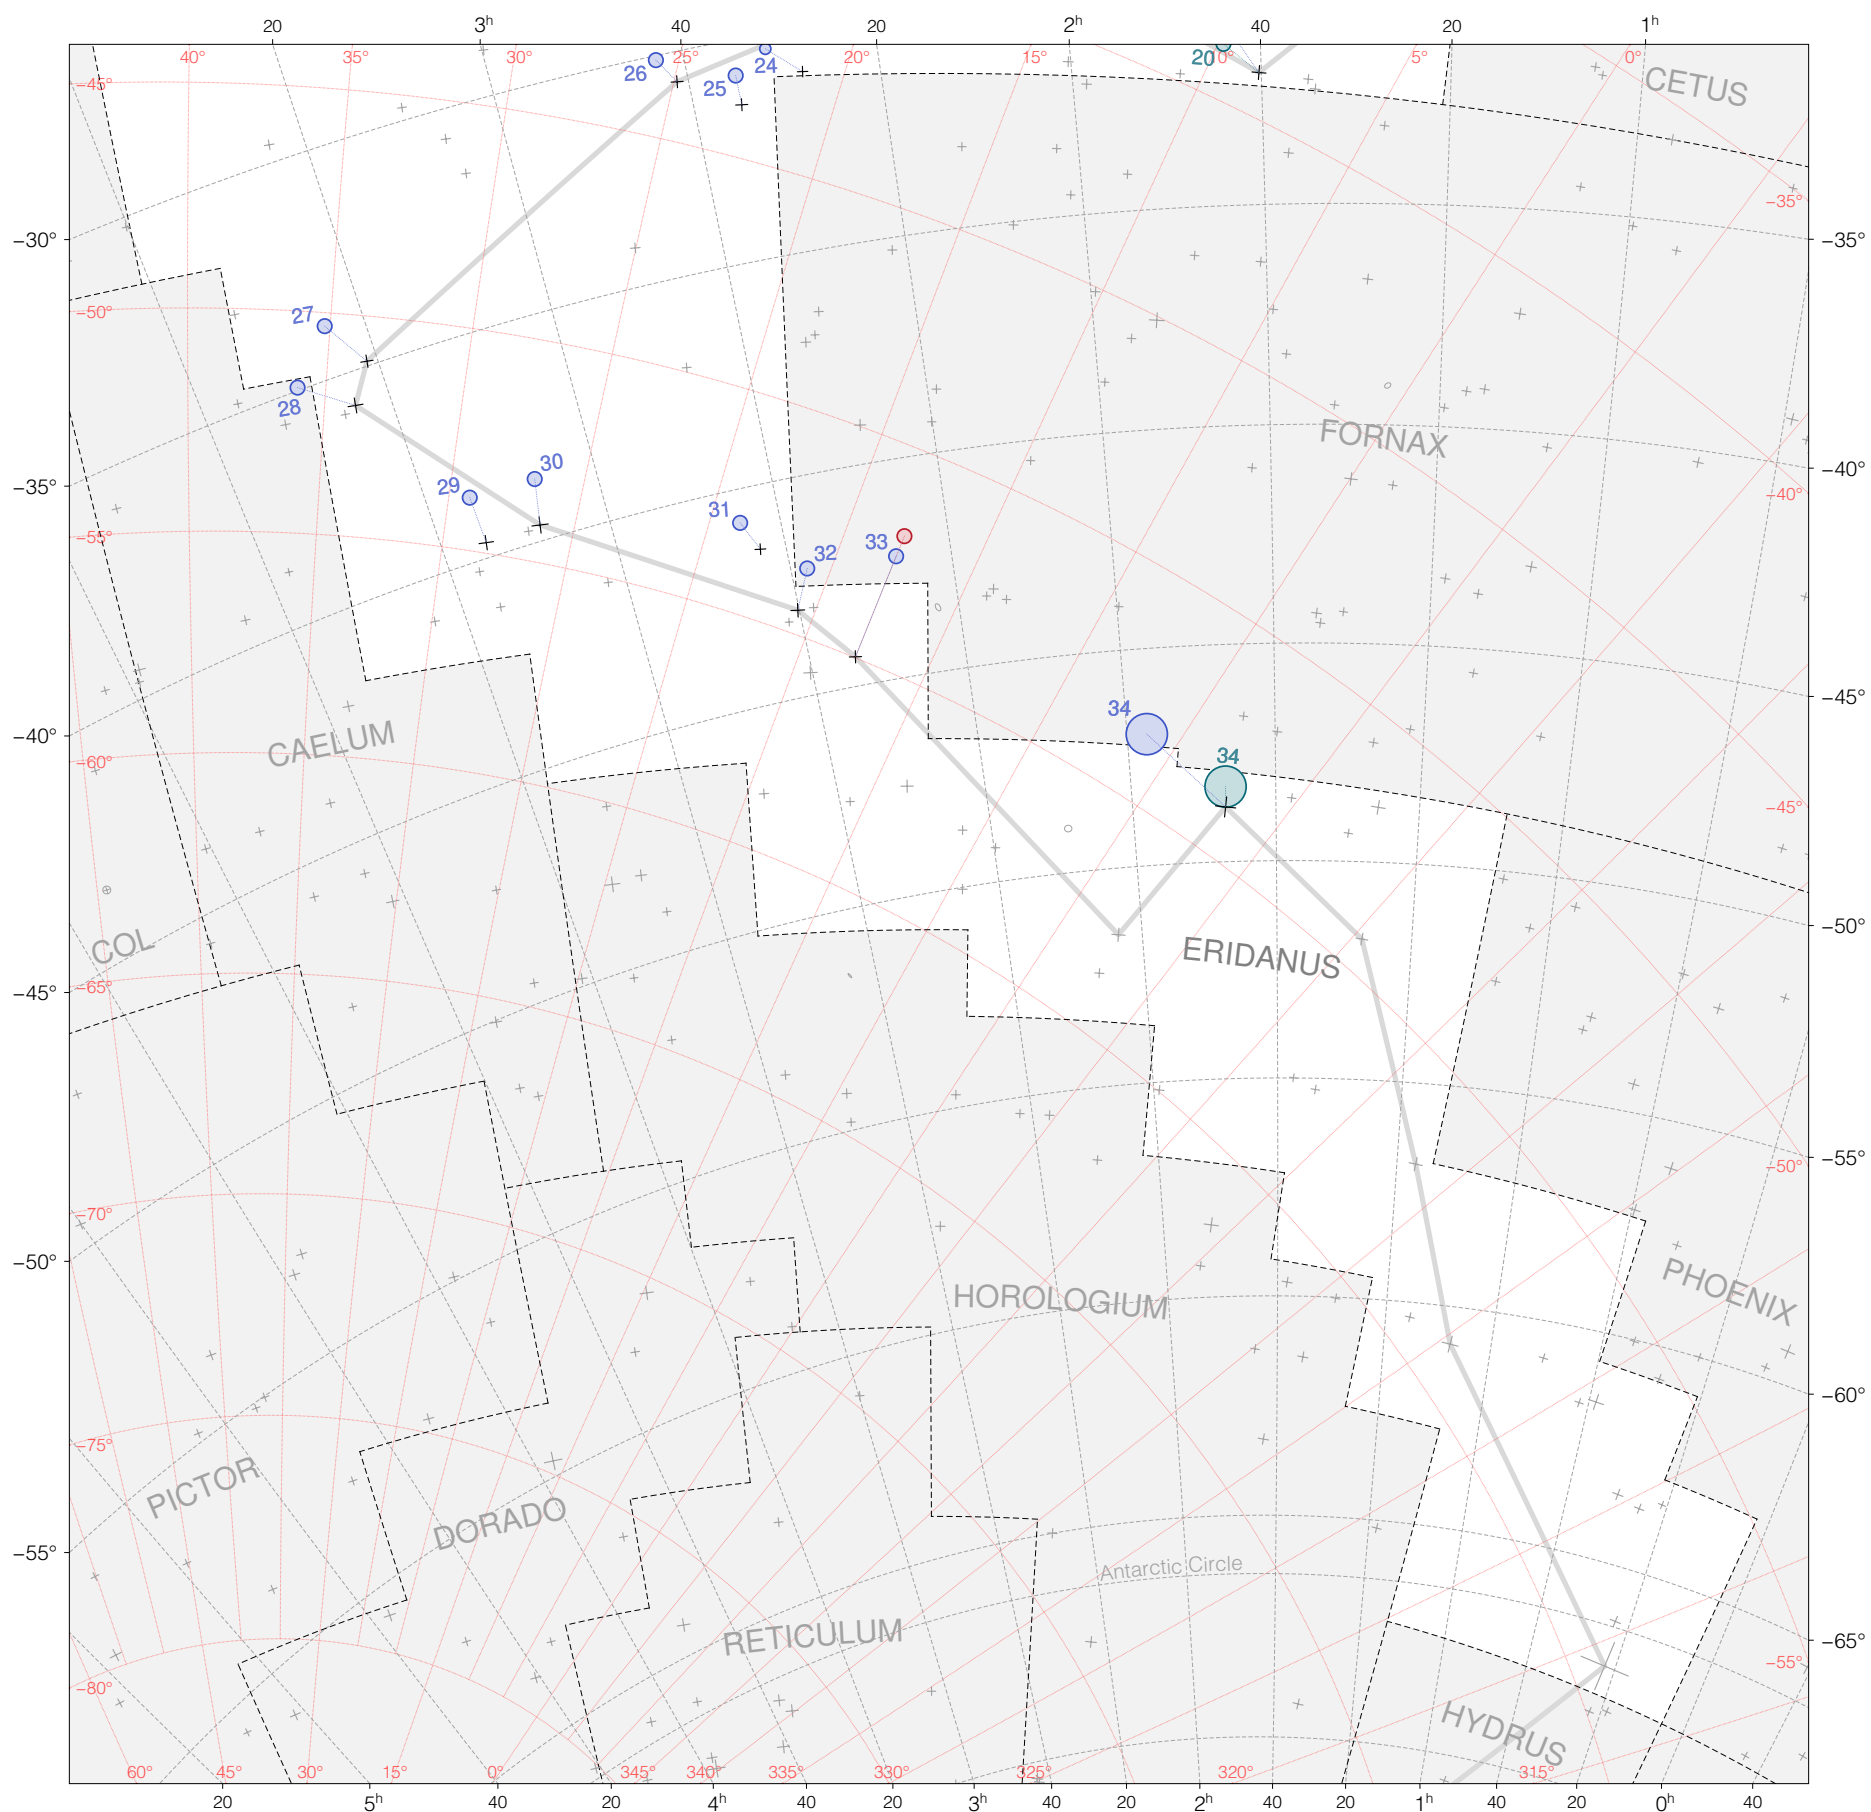

Ptolemy stars in Eridanus (south)

Magnitudes: 1 2 3 4 5 6 7

Versions: T P B M Z

Scale at center: 0° 2° 4°