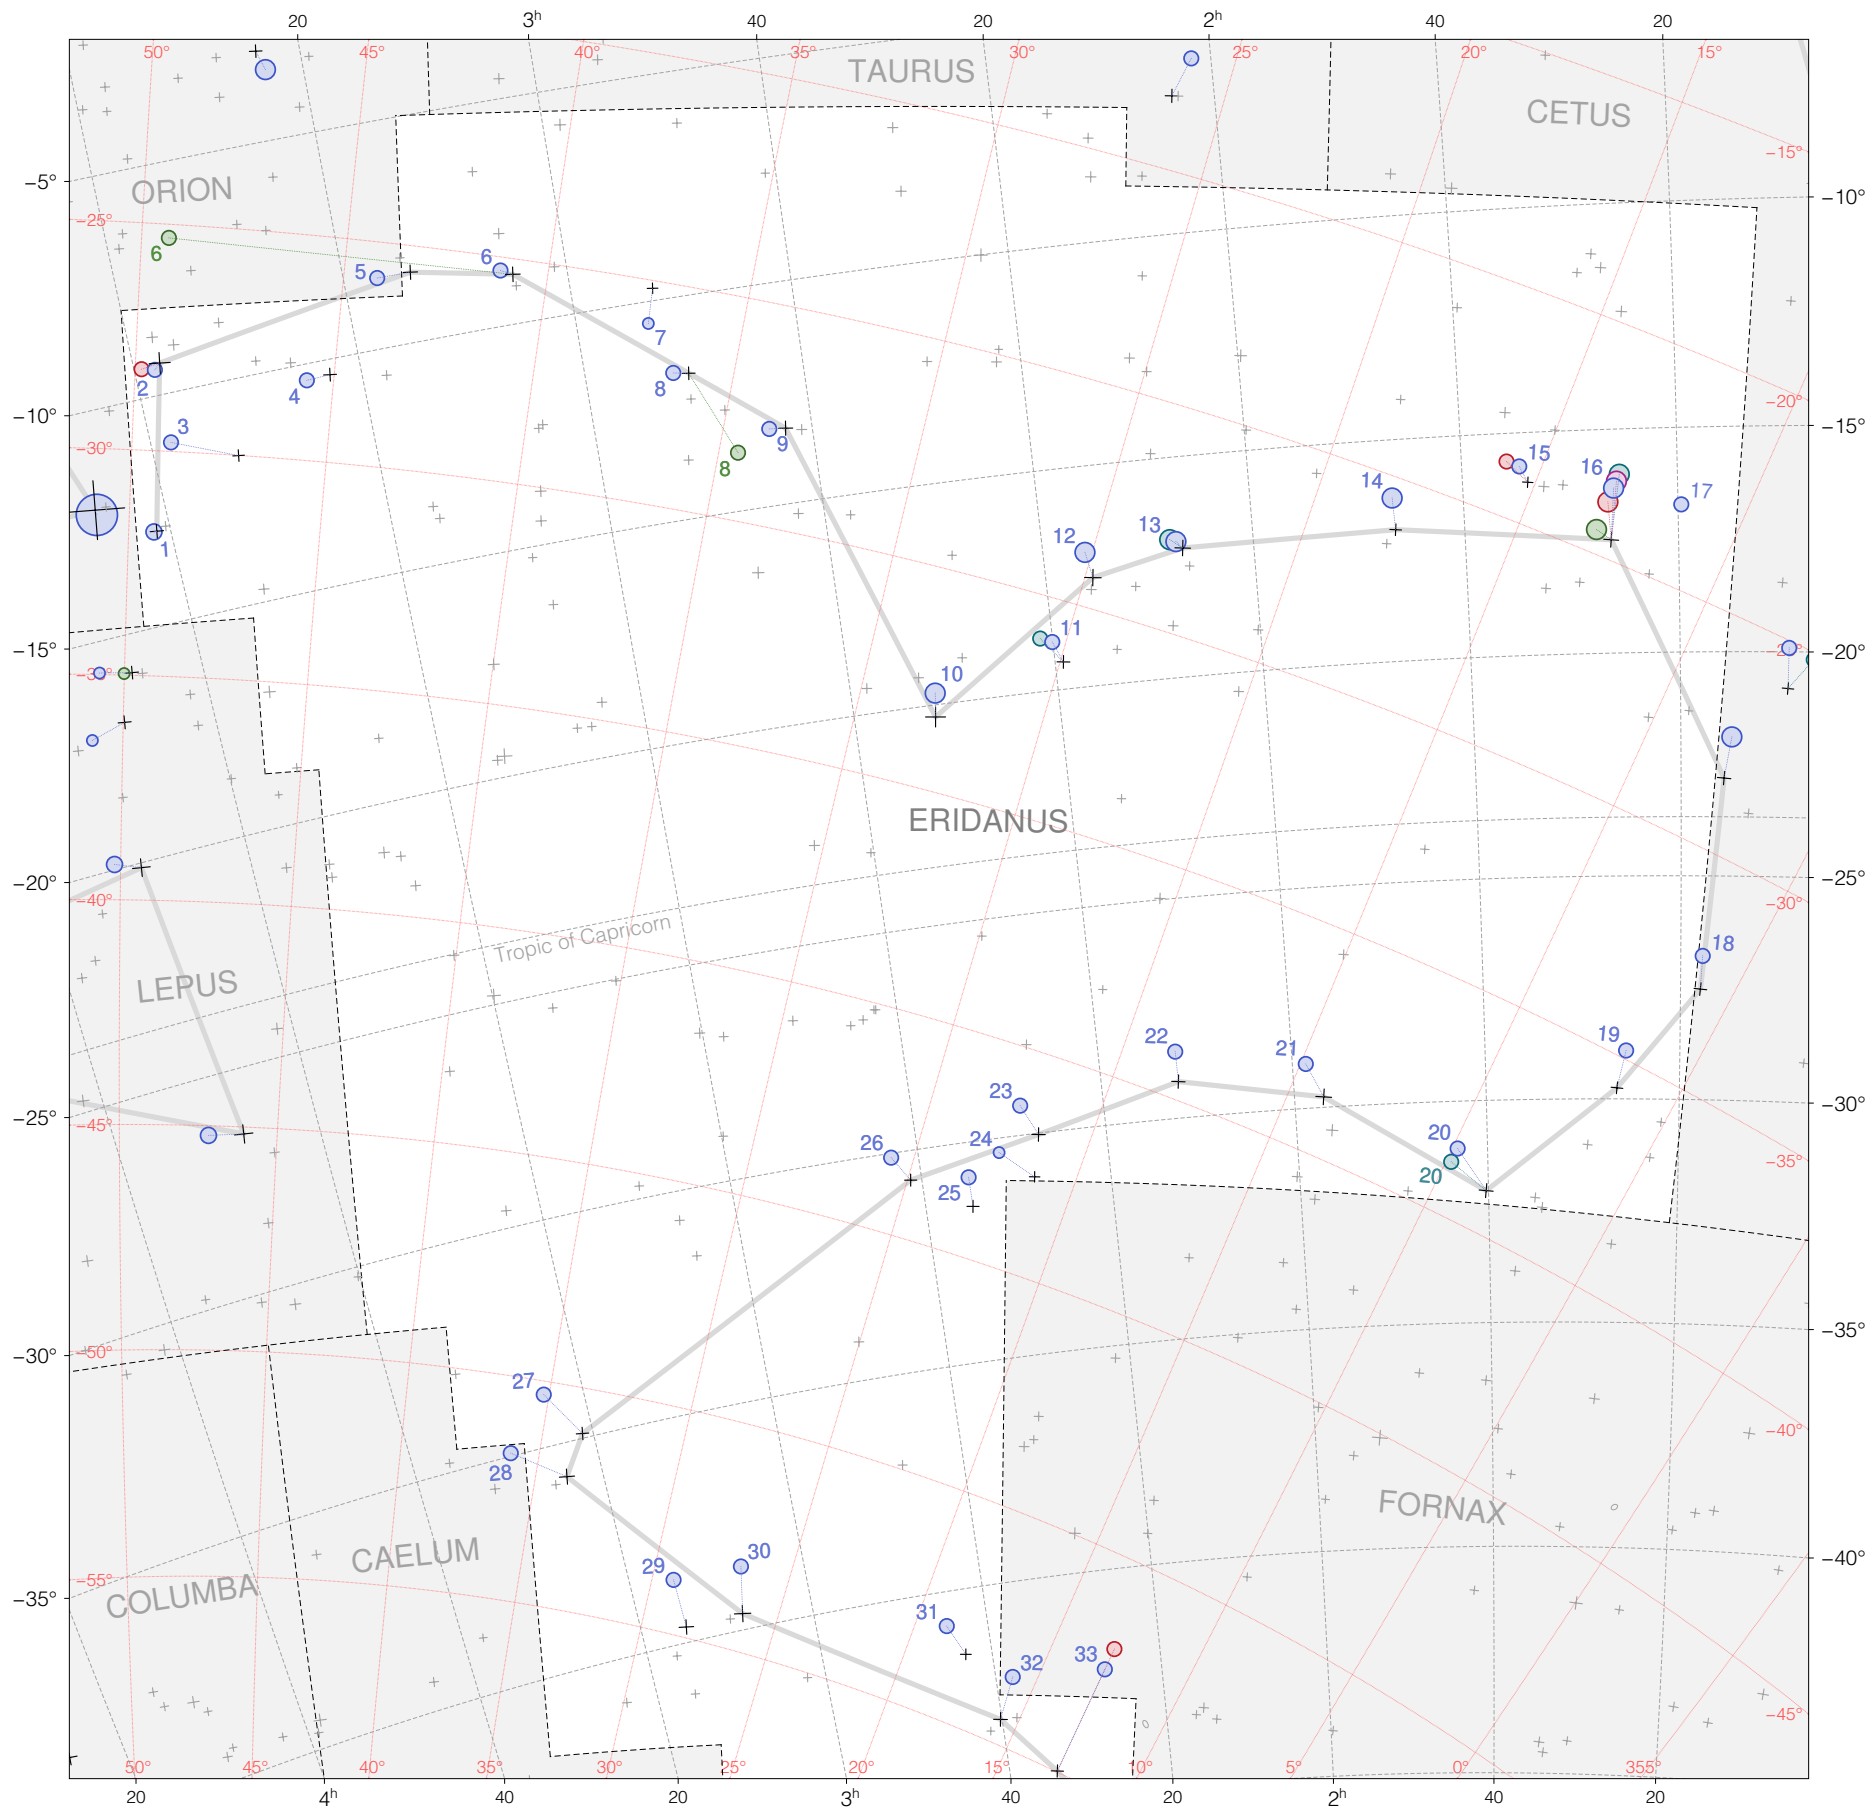

Ptolemy stars in Eridanus (north)

Magnitudes: 1 2 3 4 5 6 7

Versions: T P B M Z

Scale at center: 0° 2° 4°