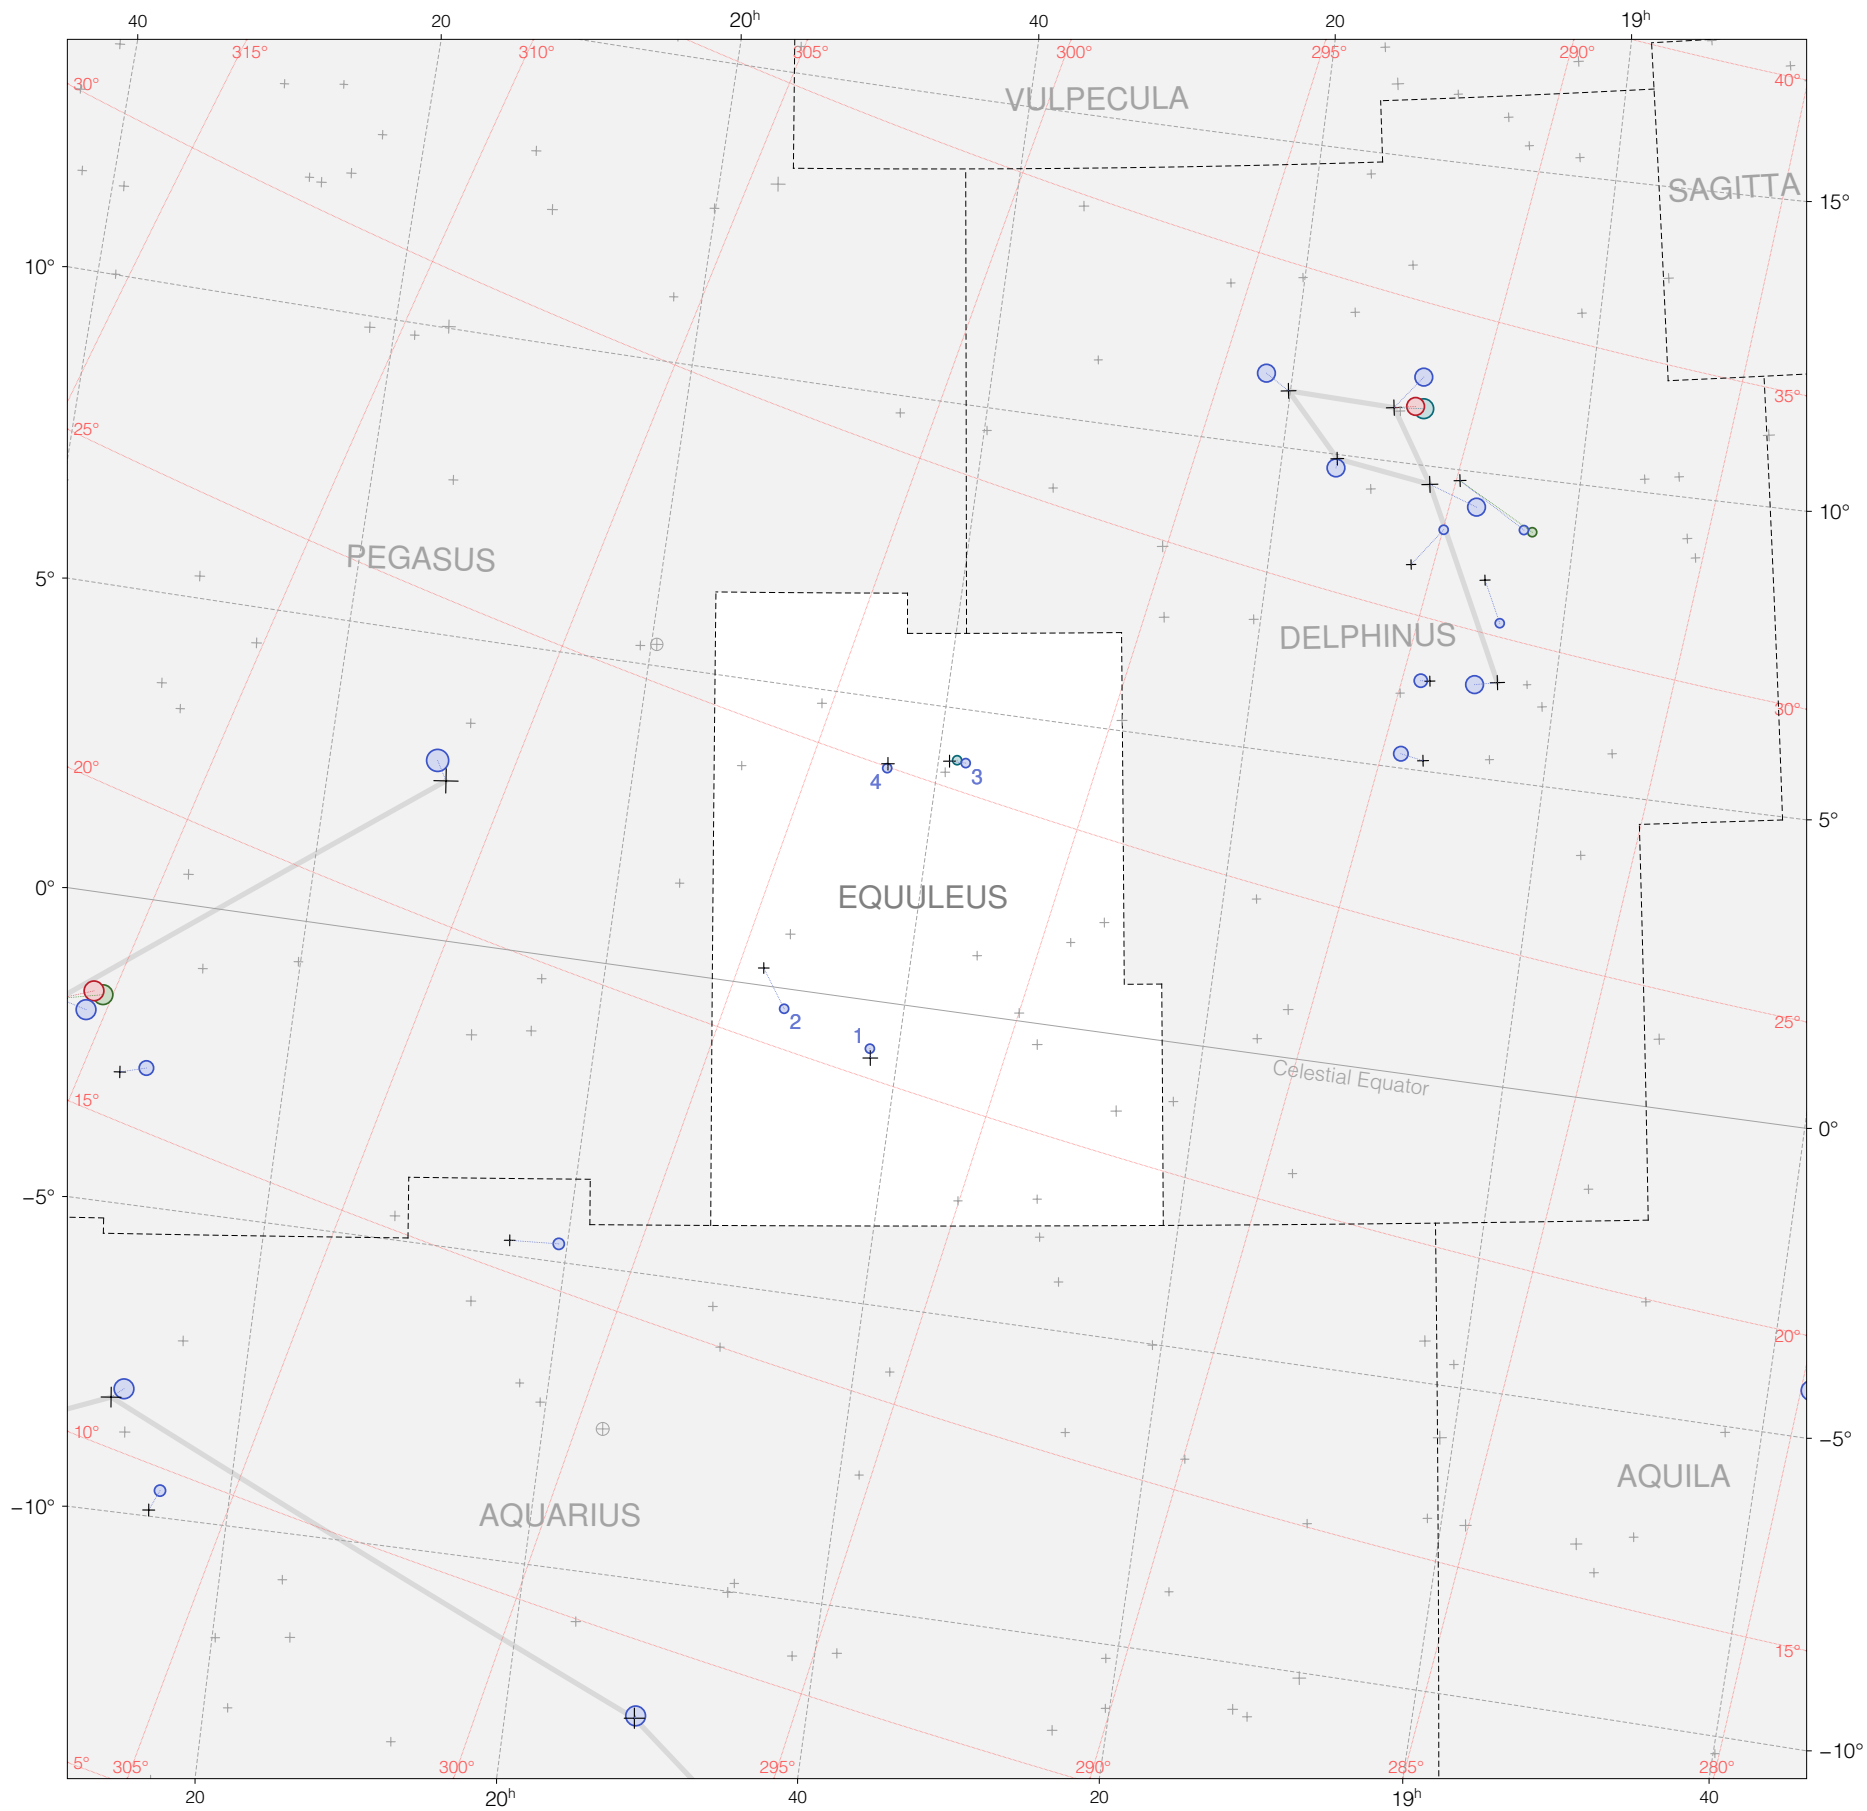

Ptolemy stars in Equuleus

Magnitudes:  1 2 3 4 5 6 7

Versions:  T P B M Z

Scale at center:  0° 2° 4°