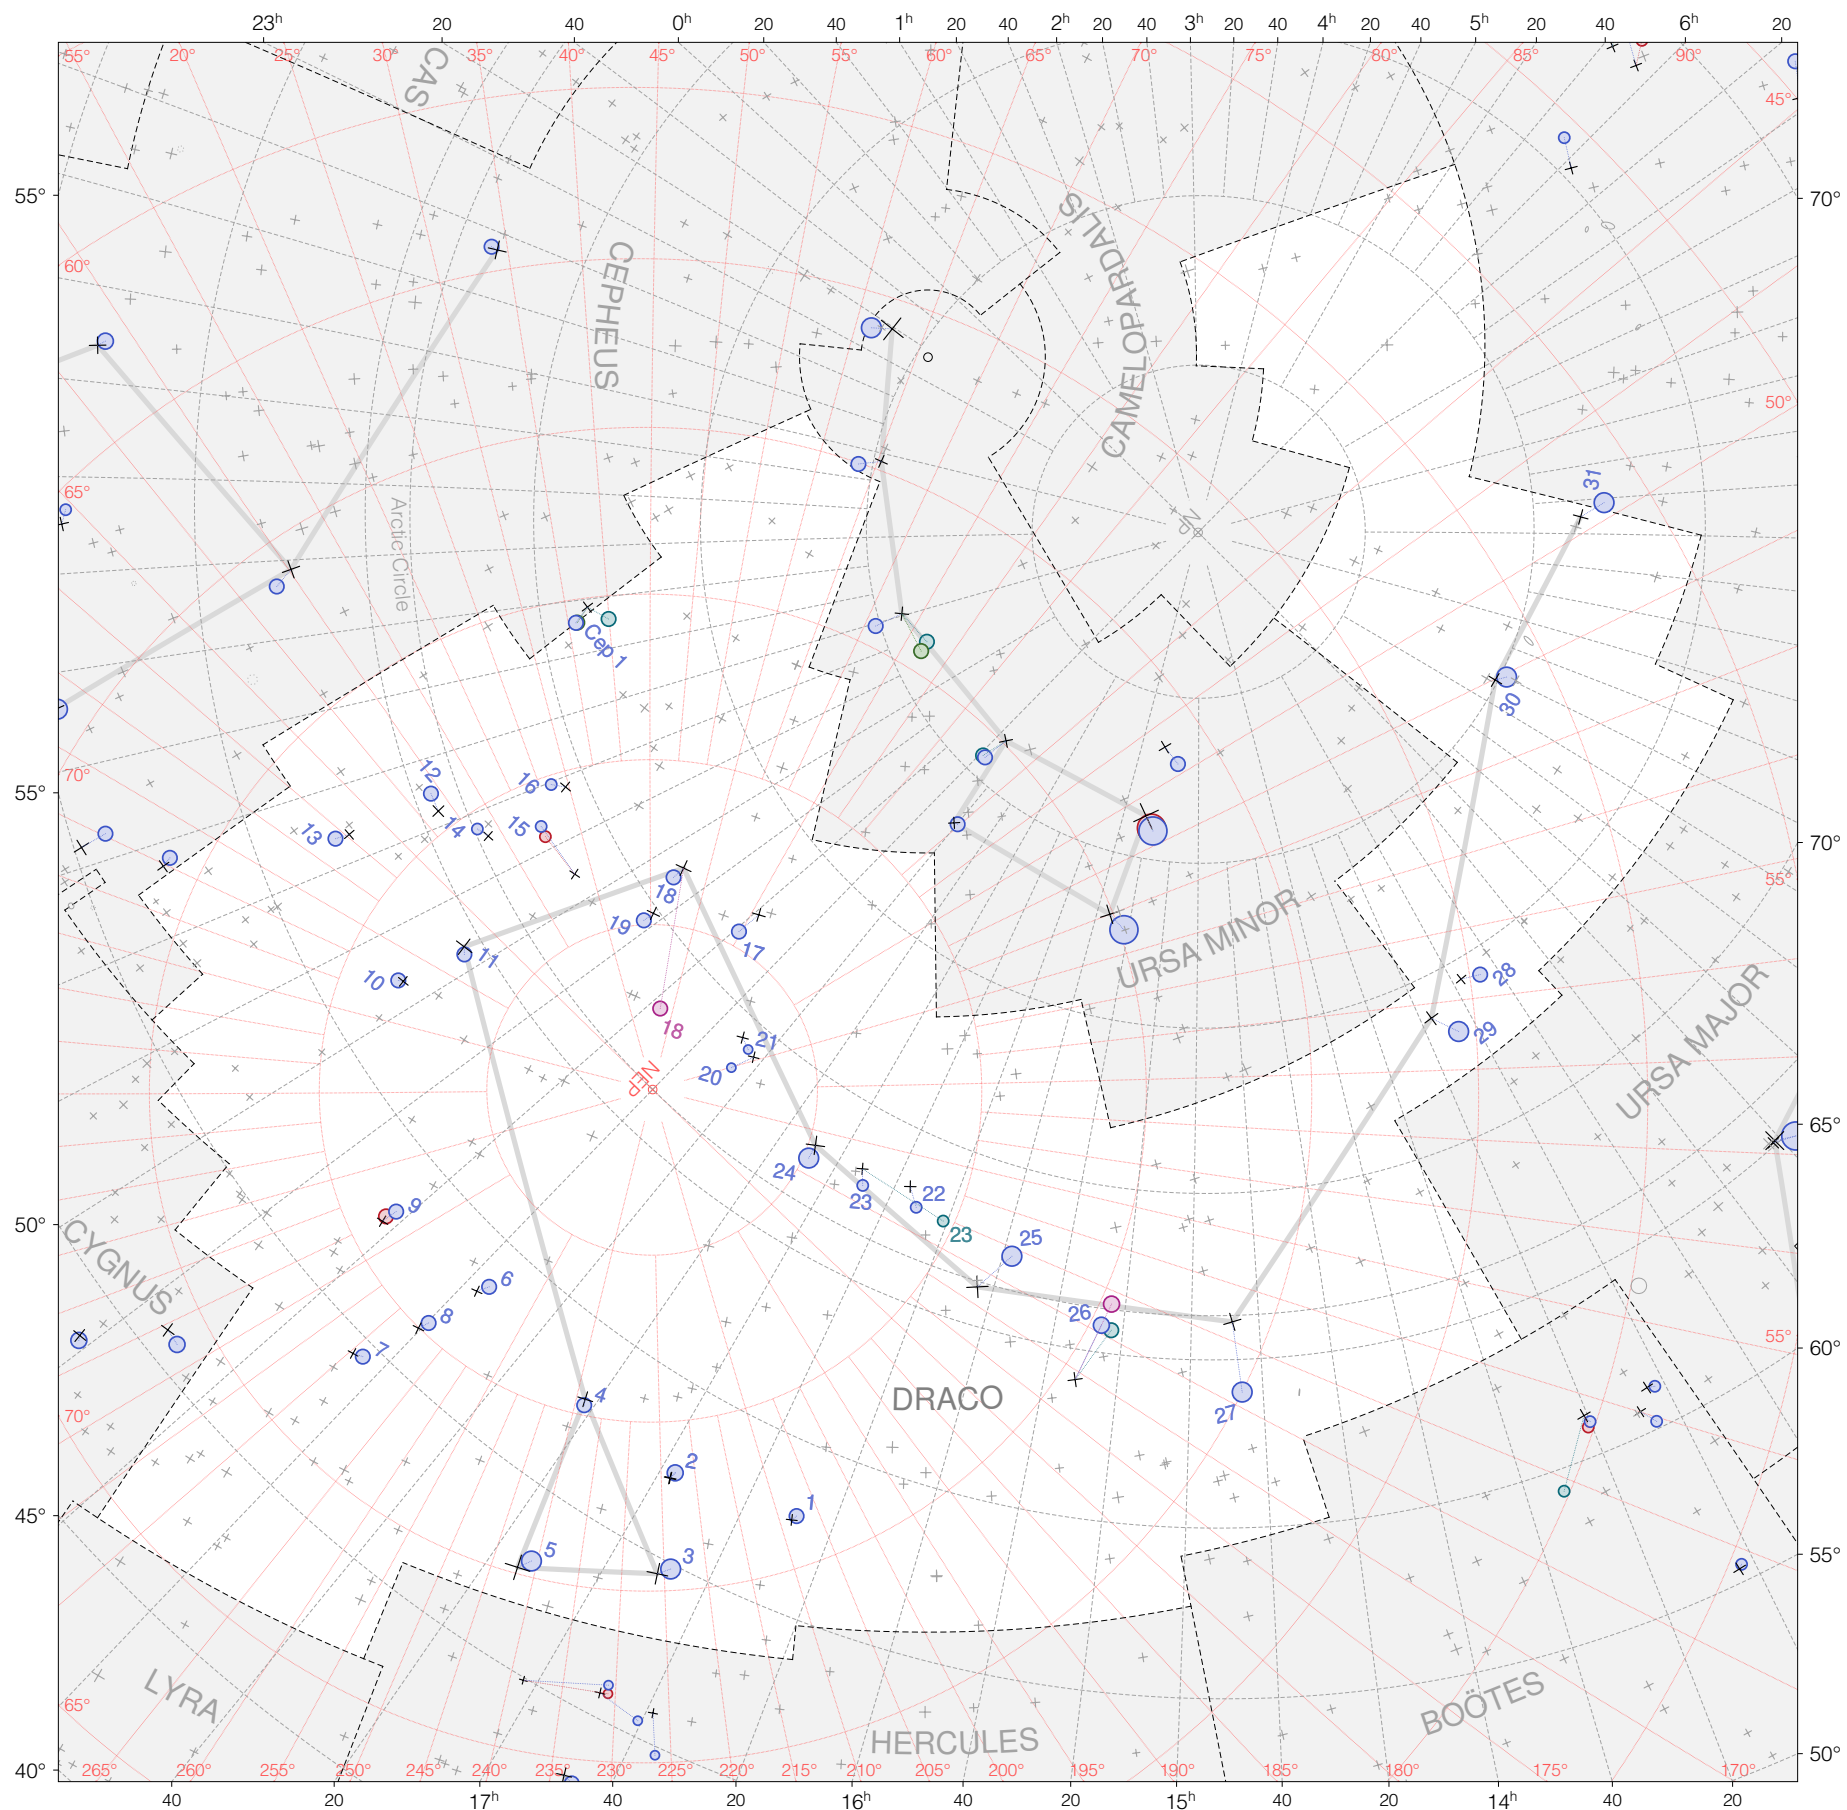

Ptolemy stars in Draco

Magnitudes: 1 2 3 4 5 6 7

Versions: T P B M Z

Scale at center: 0° 2° 4°