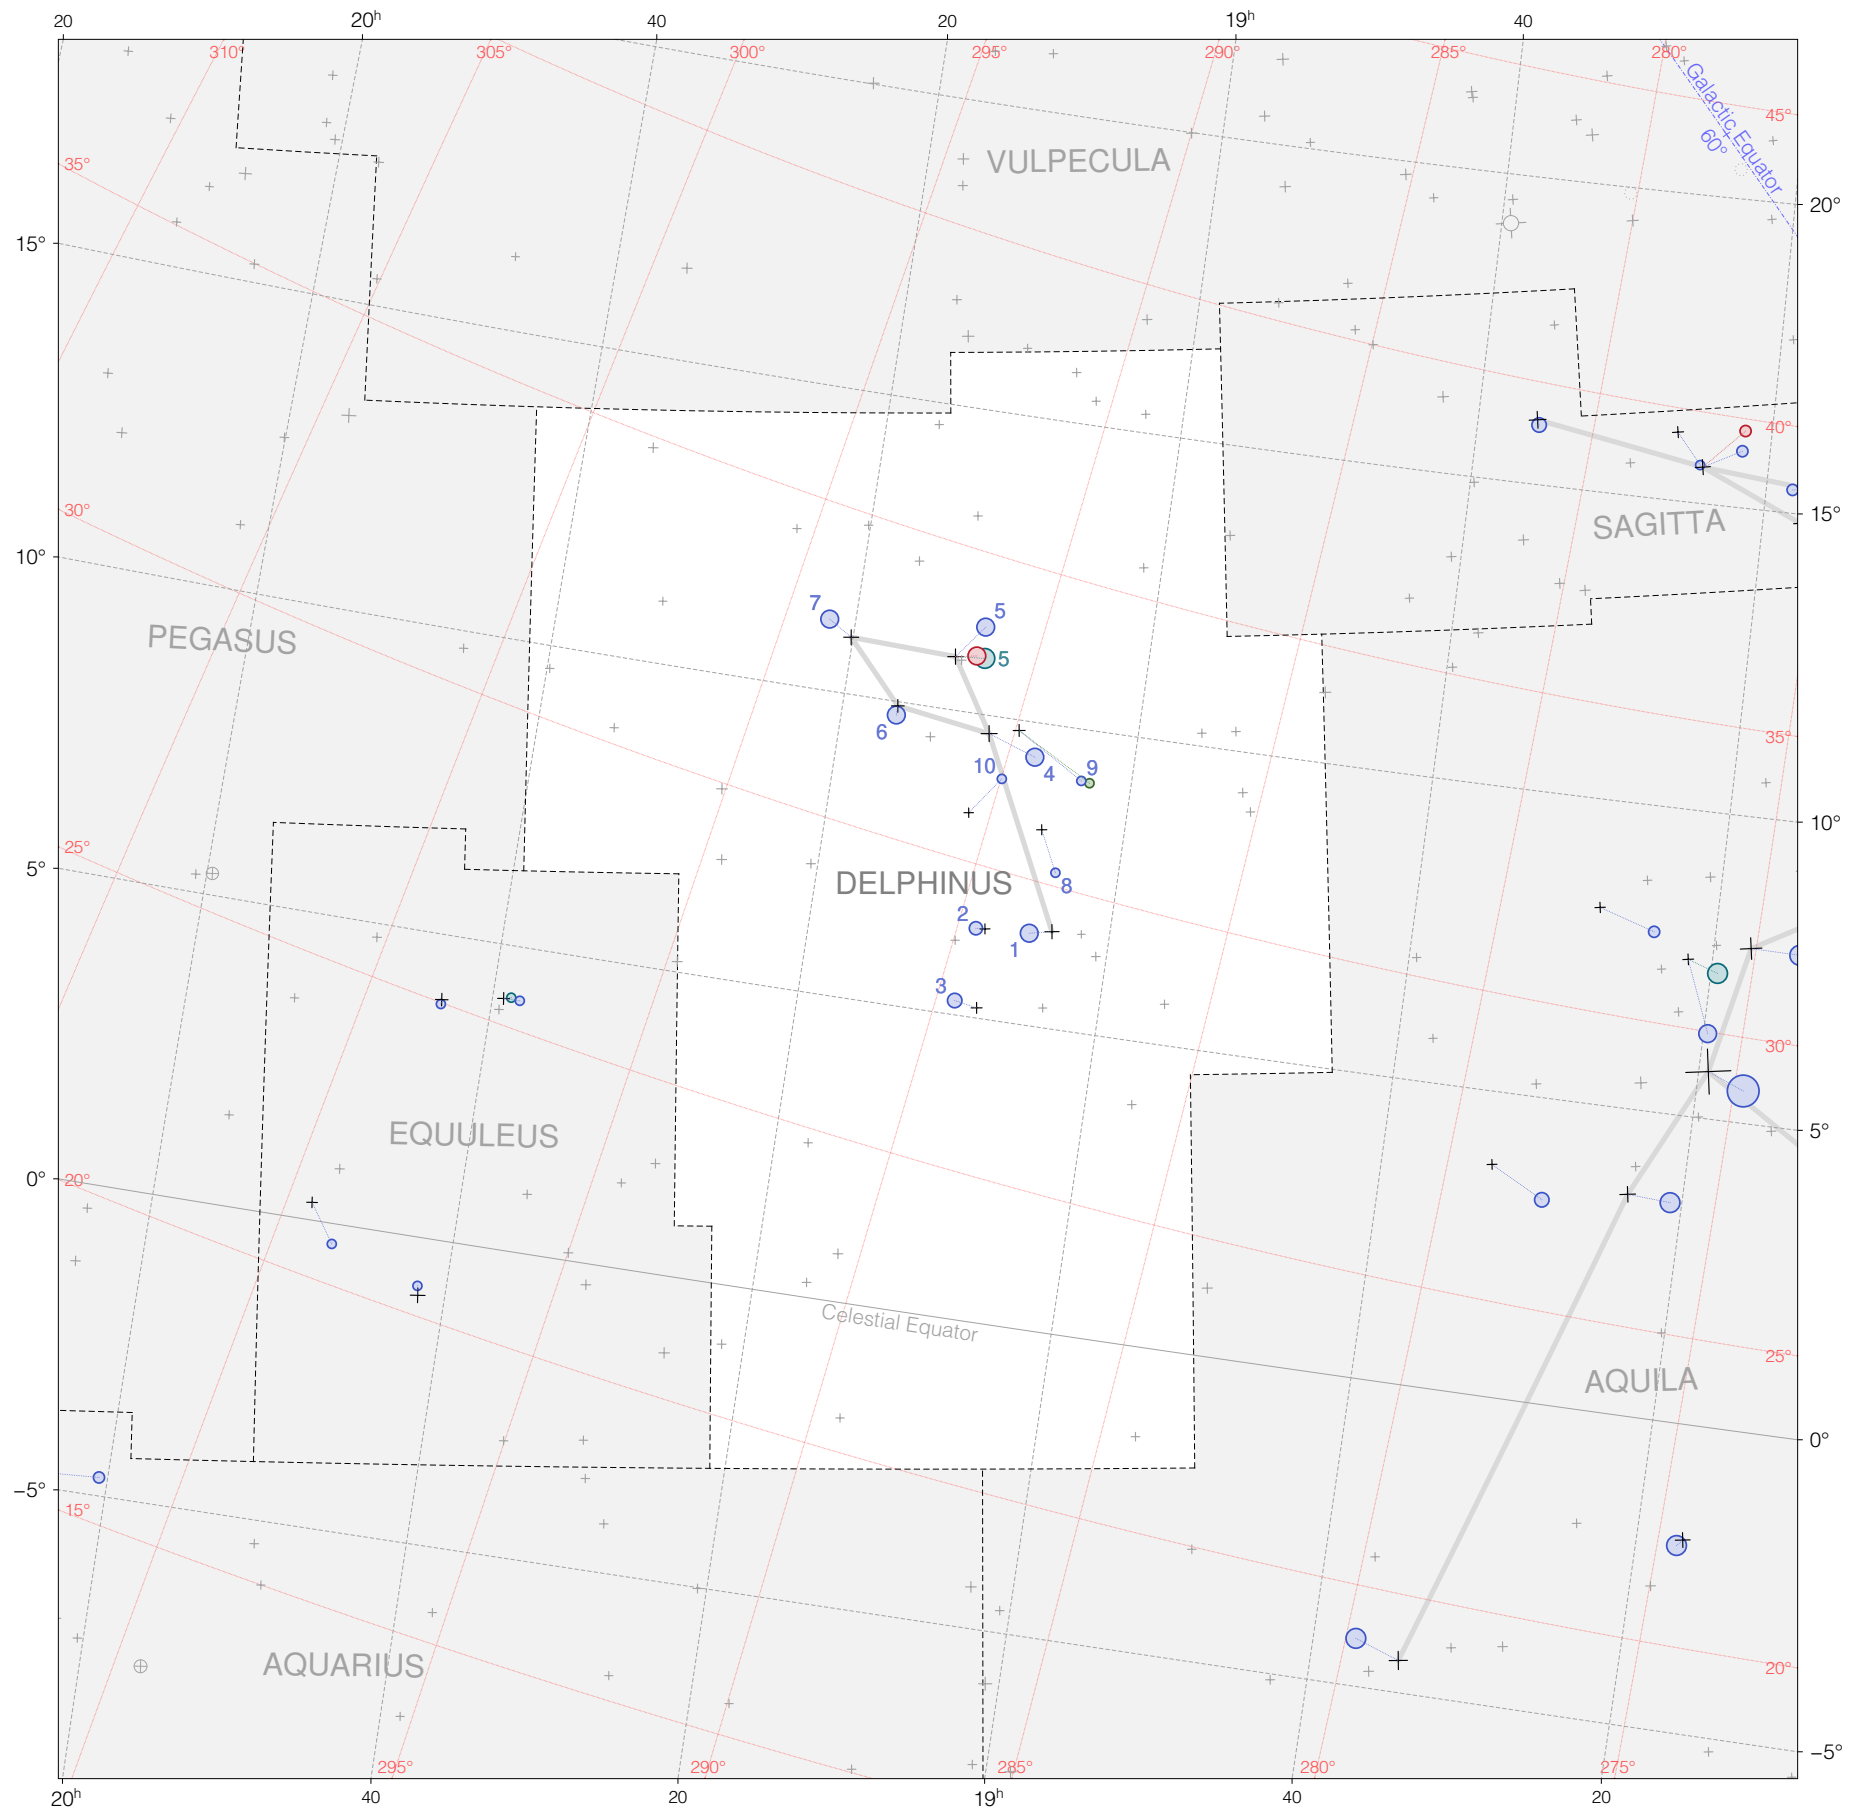

Ptolemy stars in Delphinus

Magnitudes: 1 2 3 4 5 6 7

Versions: T P B M Z

Scale at center: 0° 2° 4°