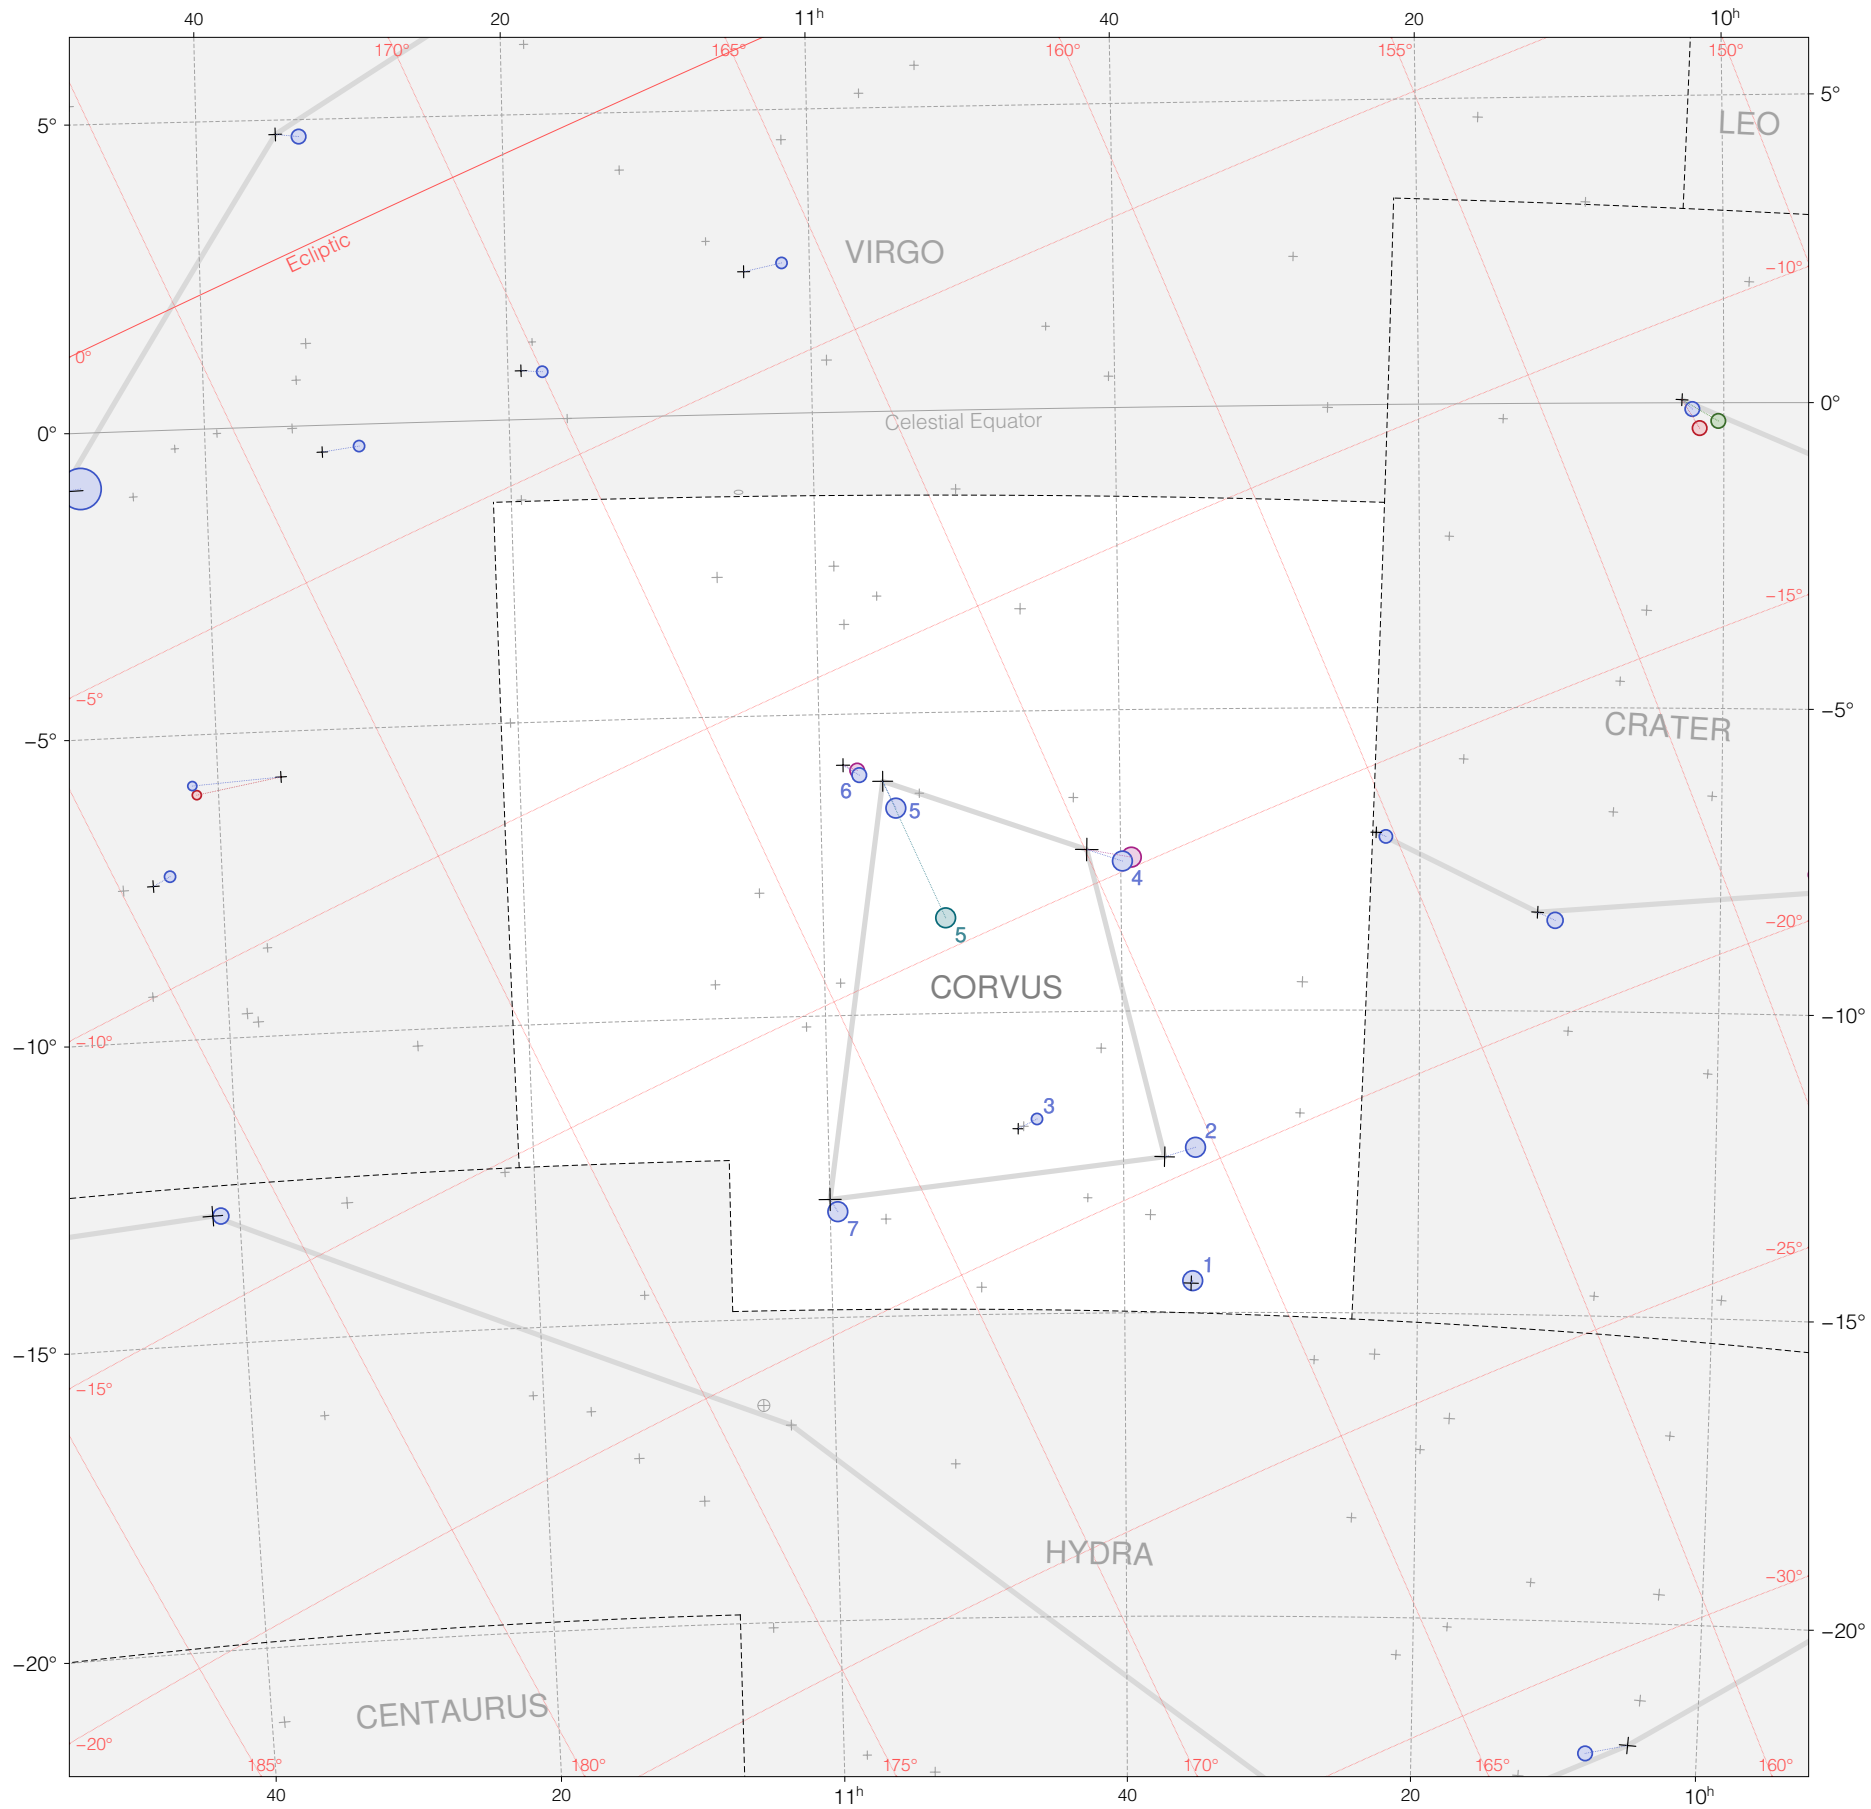

# Ptolemy stars in Corvus

Magnitudes: 1 2 3 4 5 6 7

Versions: T P B M Z

Scale at center: 0° 2° 4°