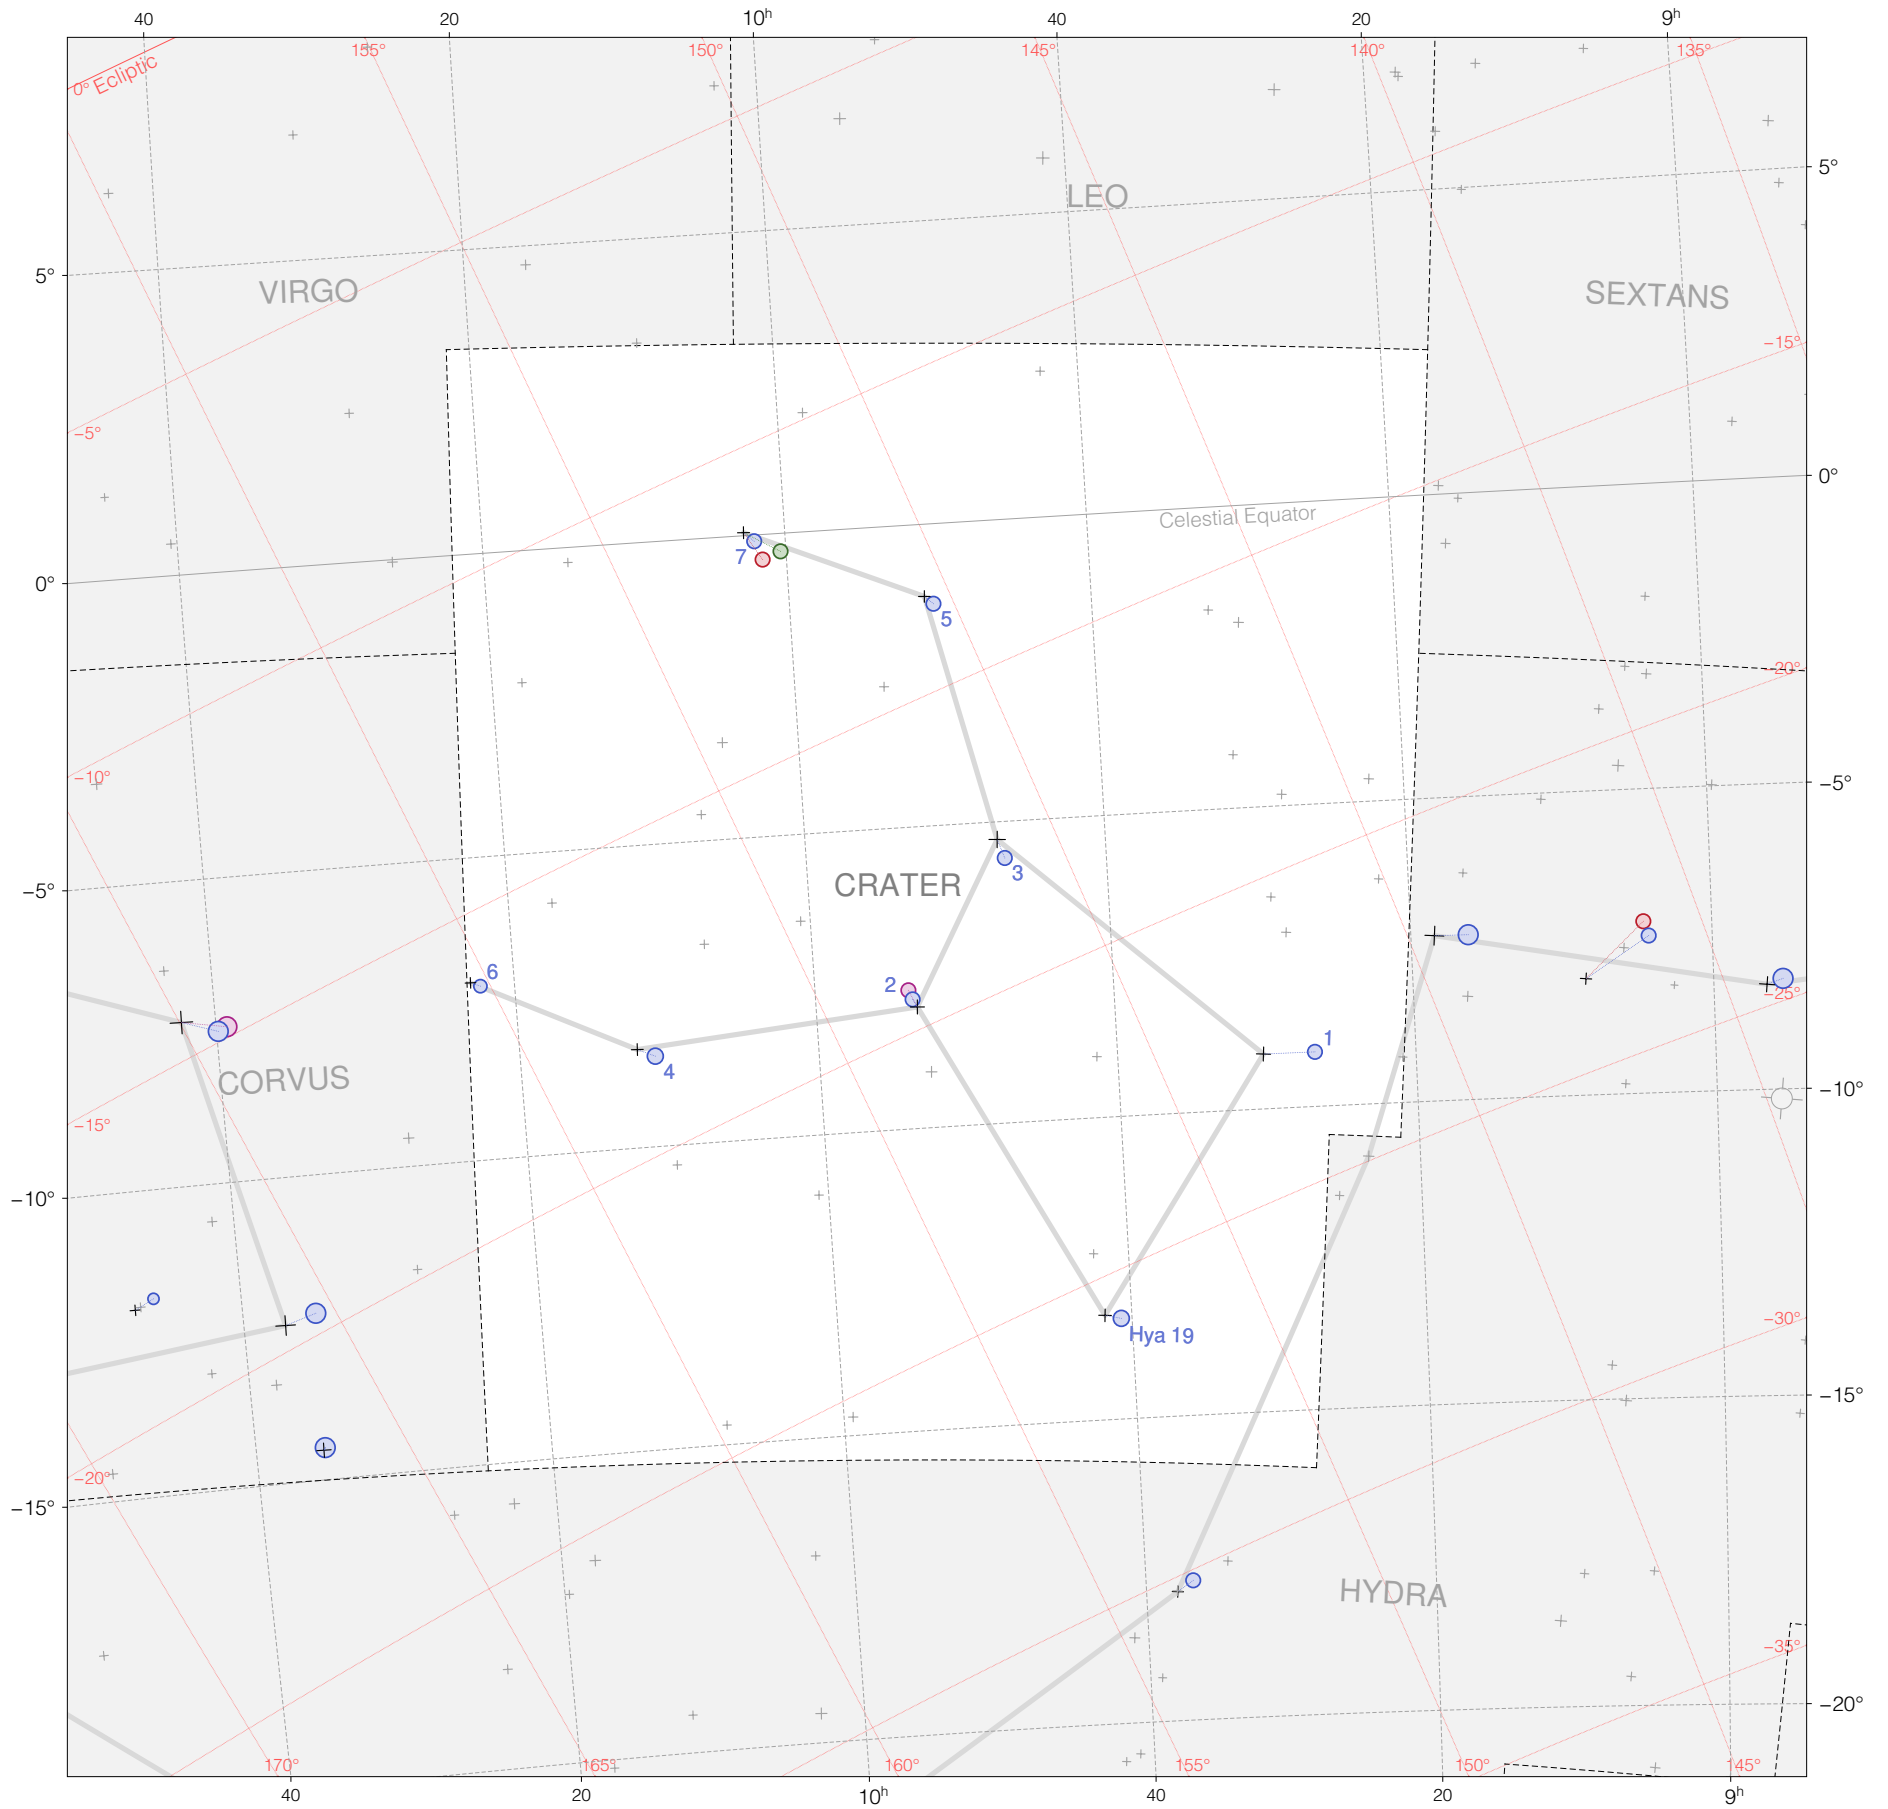

Ptolemy stars in Crater

Magnitudes: 1 2 3 4 5 6 7

Versions: T P B M Z

Scale at center: 0° 2° 4°