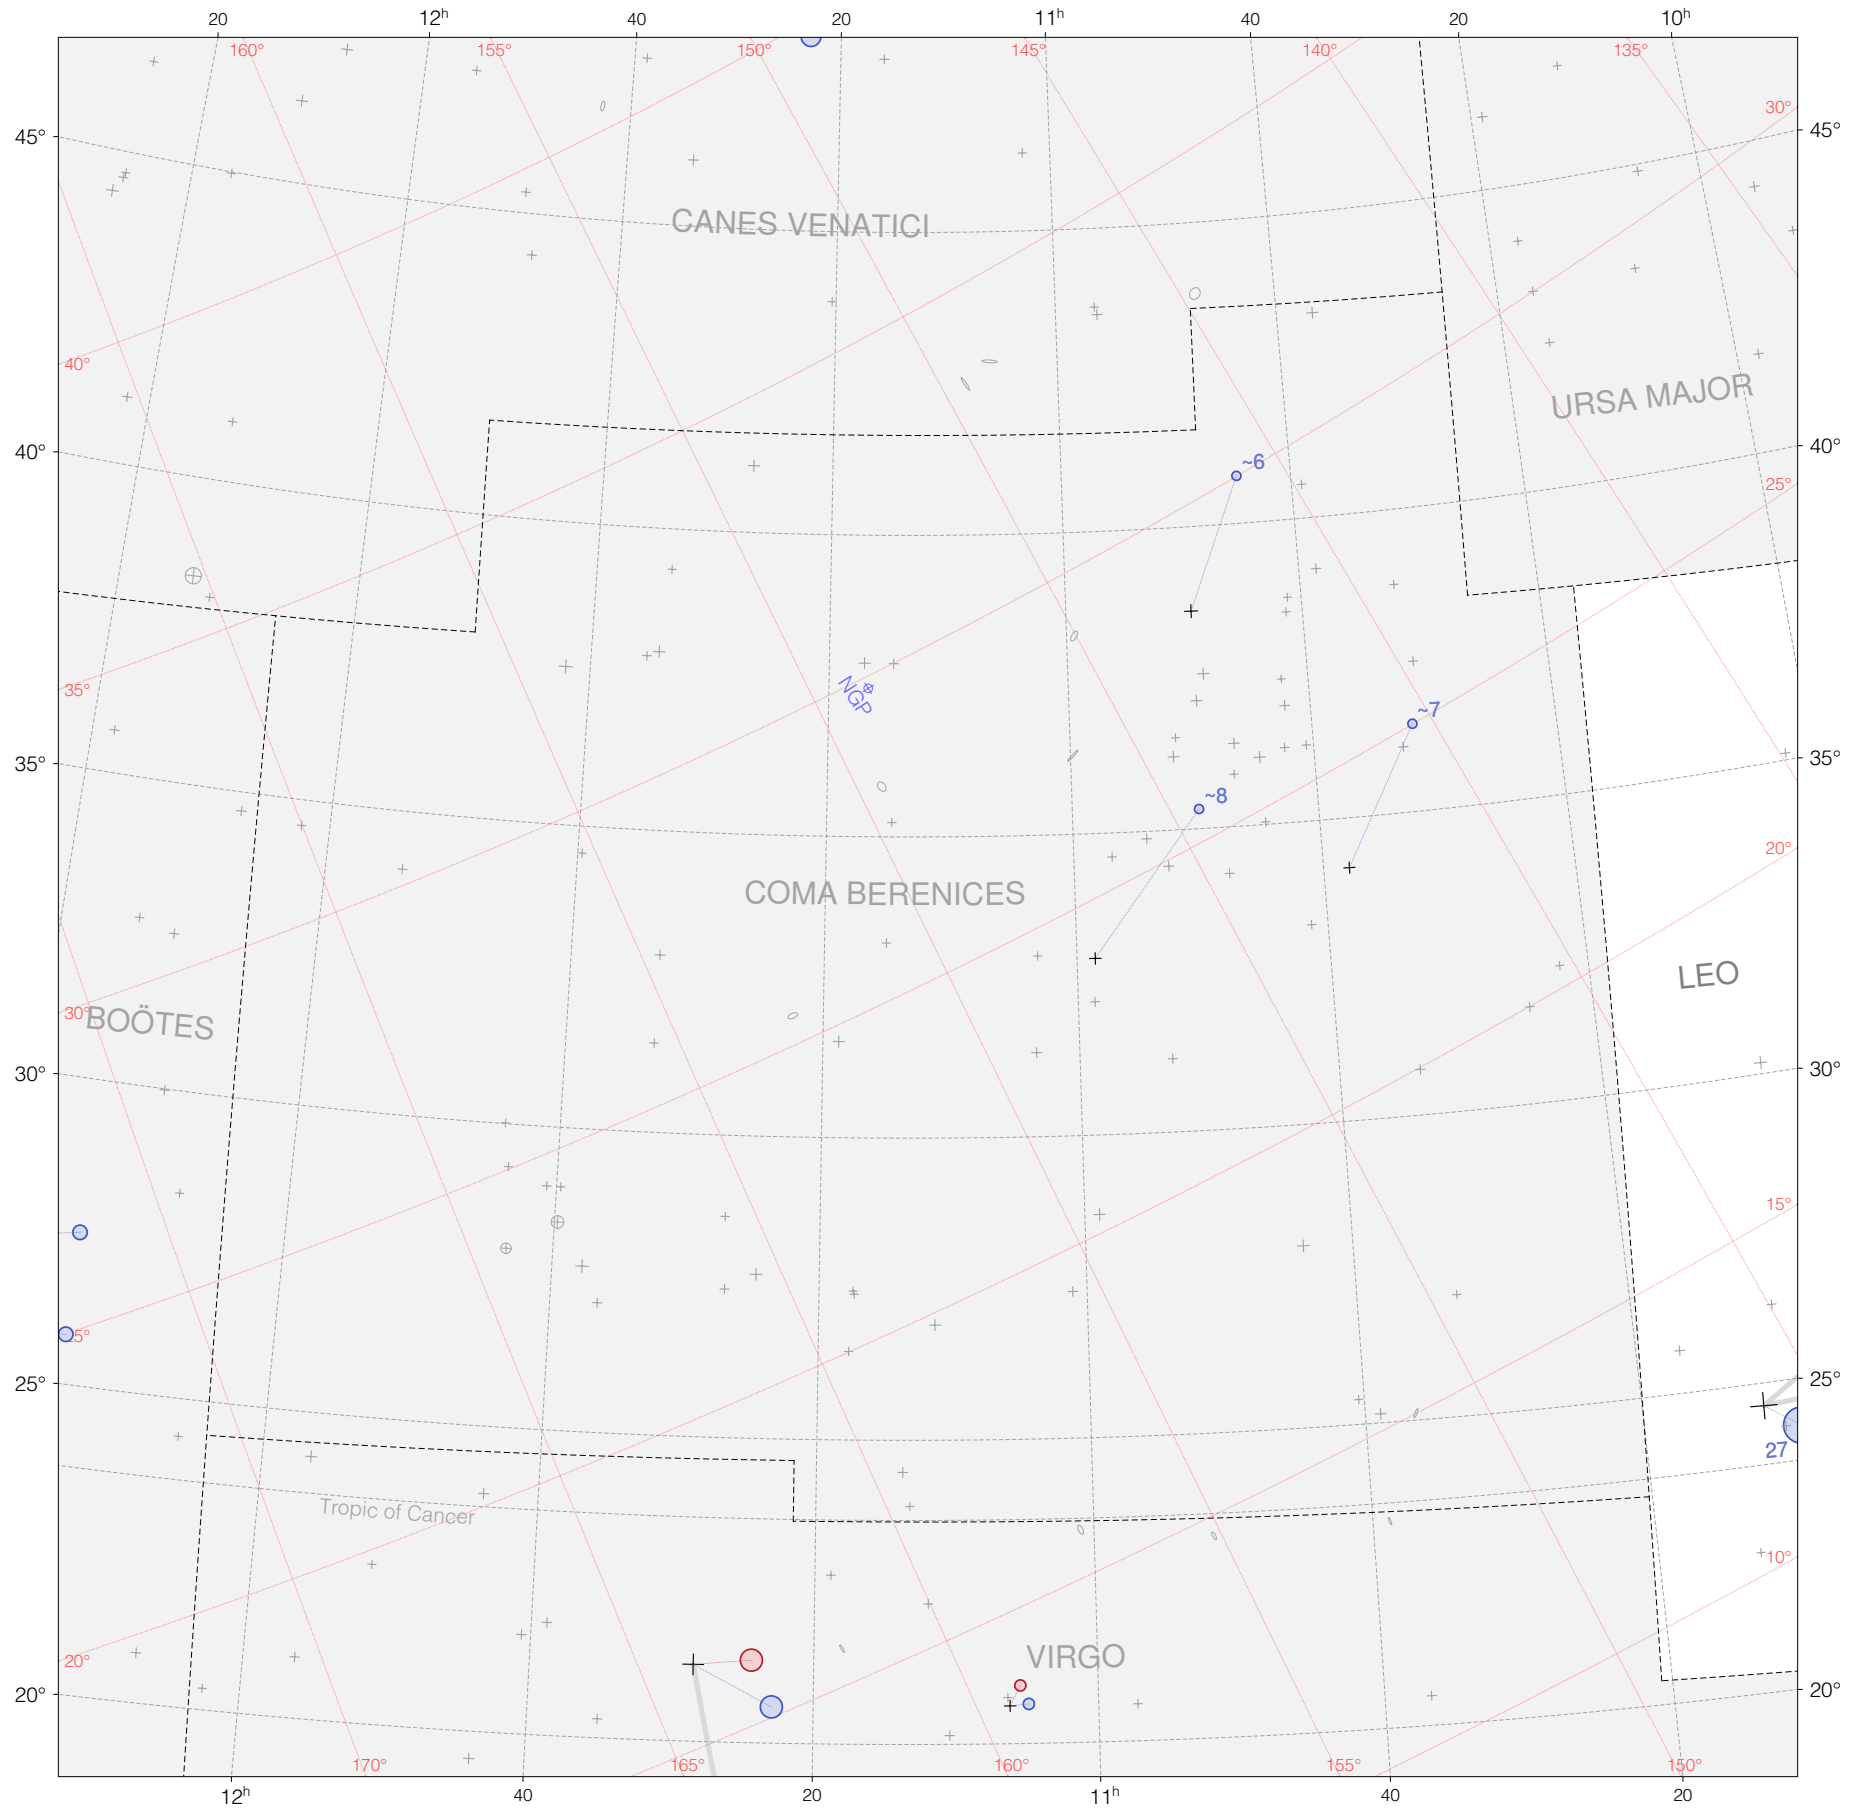

# Ptolemy stars in Leo (overflow)

Magnitudes: 1 2 3 4 5 6 7

Versions: T P B M Z

Scale at center: 0° 2° 4°