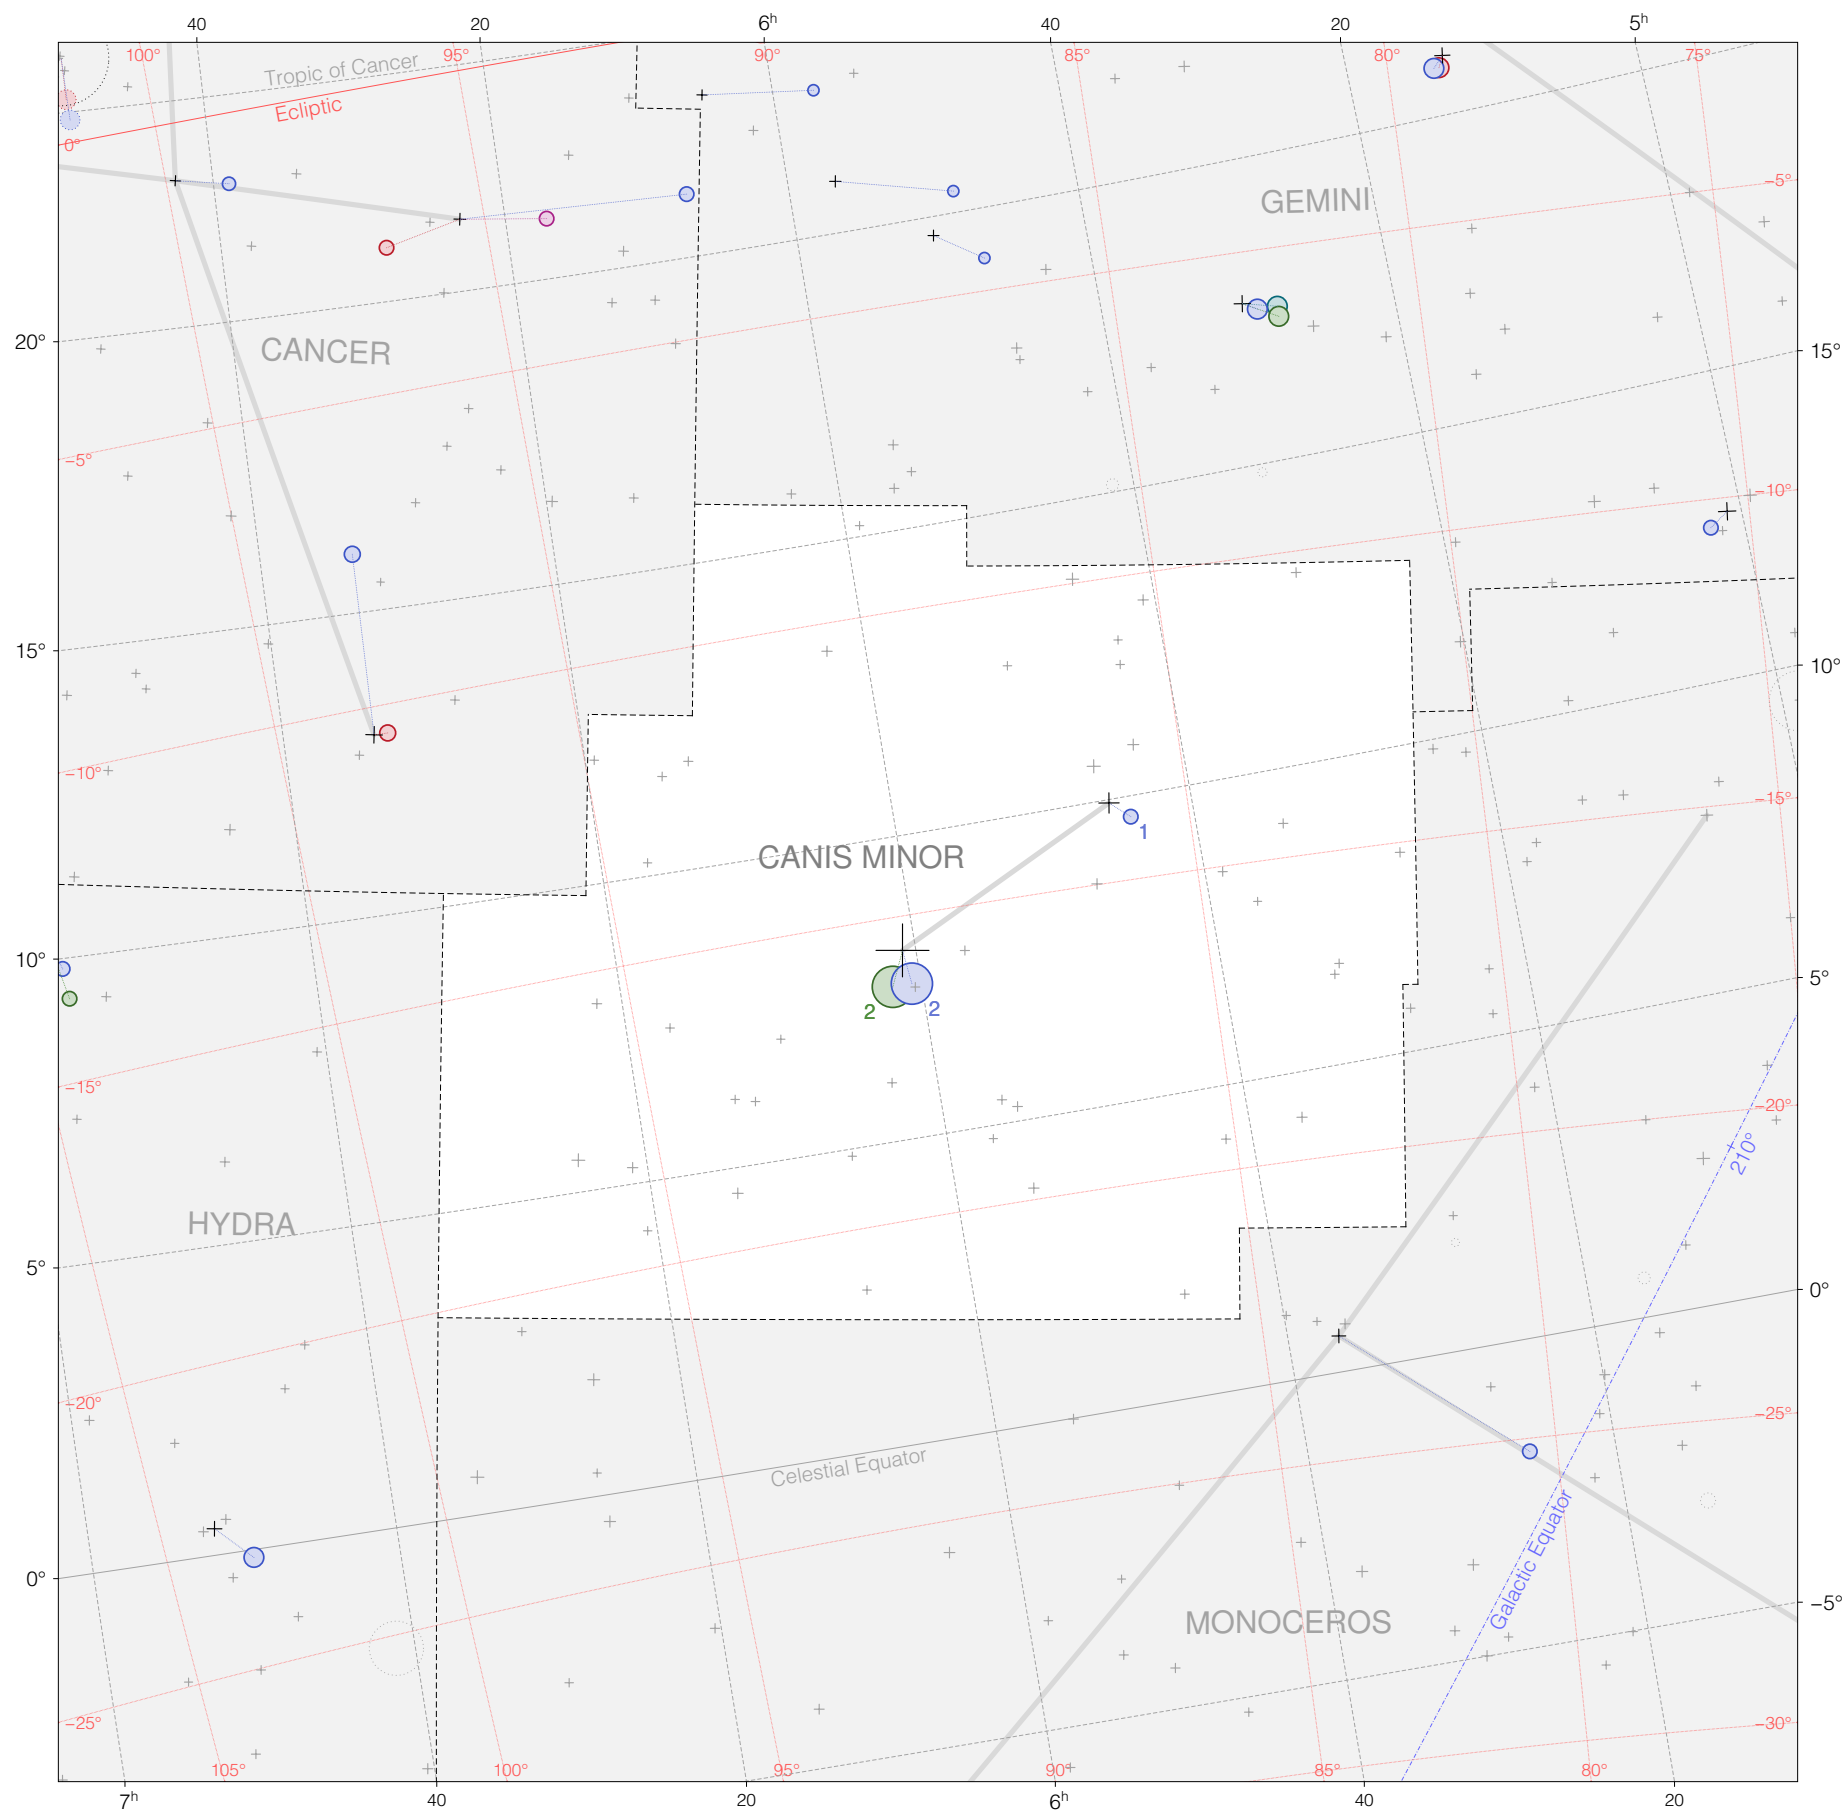

# Ptolemy stars in Canis Minor

Magnitudes: 1 2 3 4 5 6 7

Versions: T P B M Z

Scale at center: 0° 2° 4°