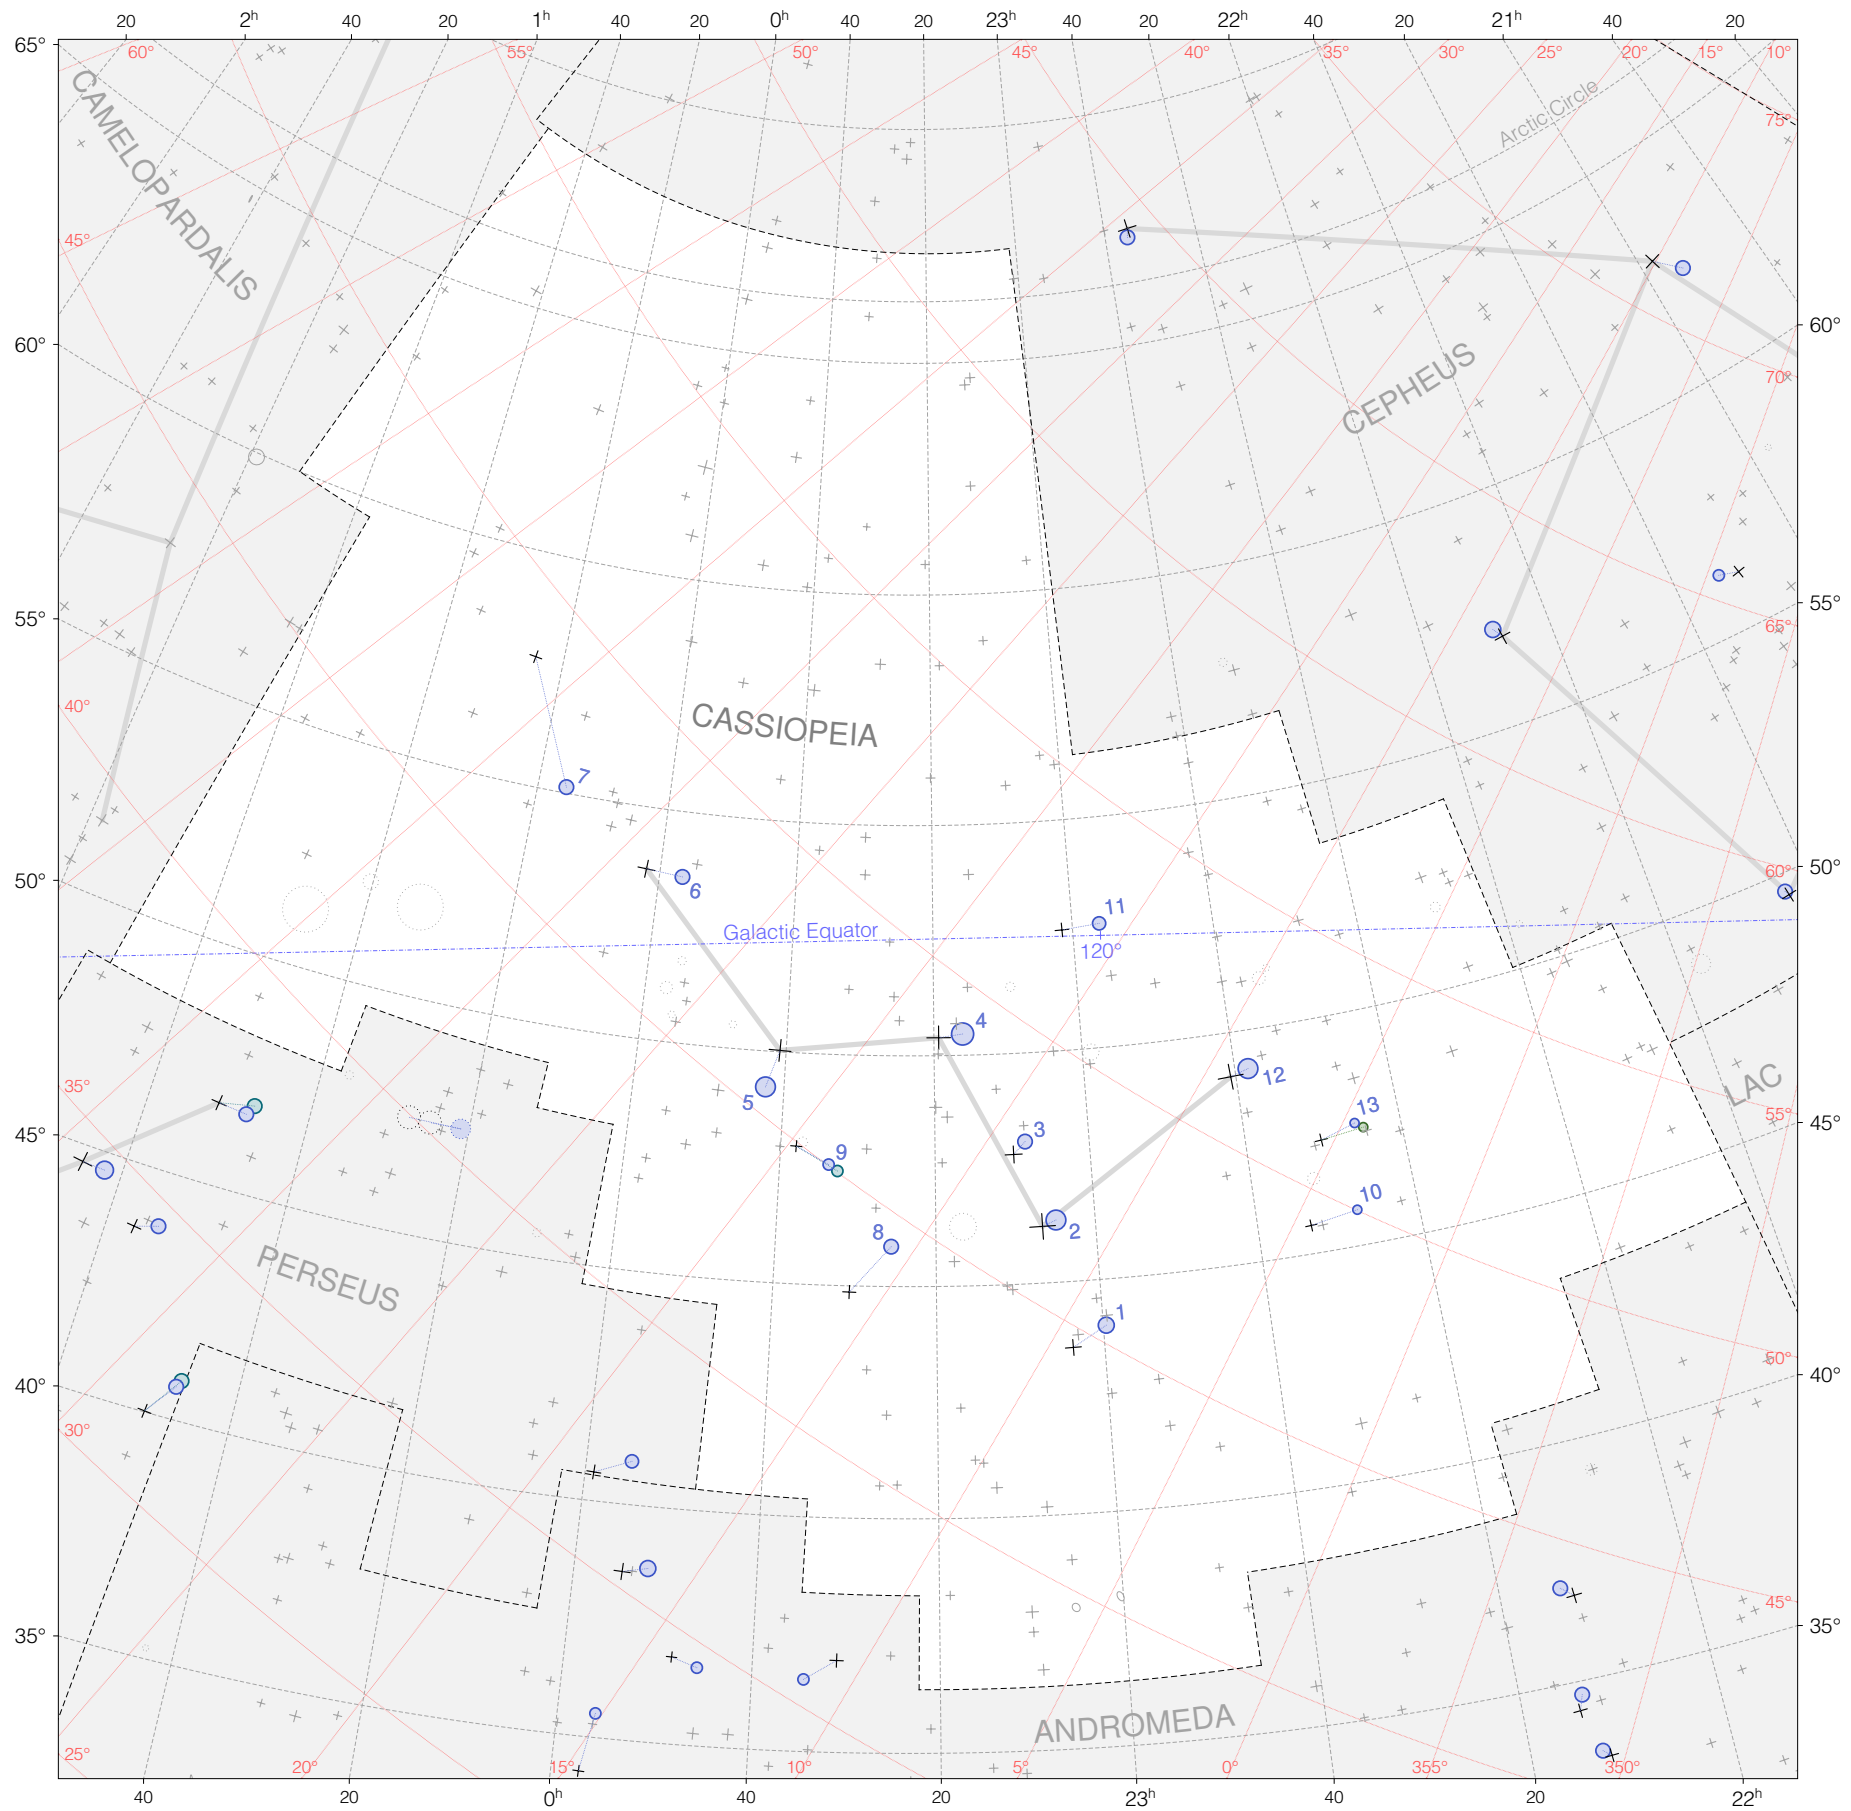

# Ptolemy stars in Cassiopeia

Magnitudes: 1 2 3 4 5 6 7

Versions: T P B M Z

Scale at center: 0° 2° 4°