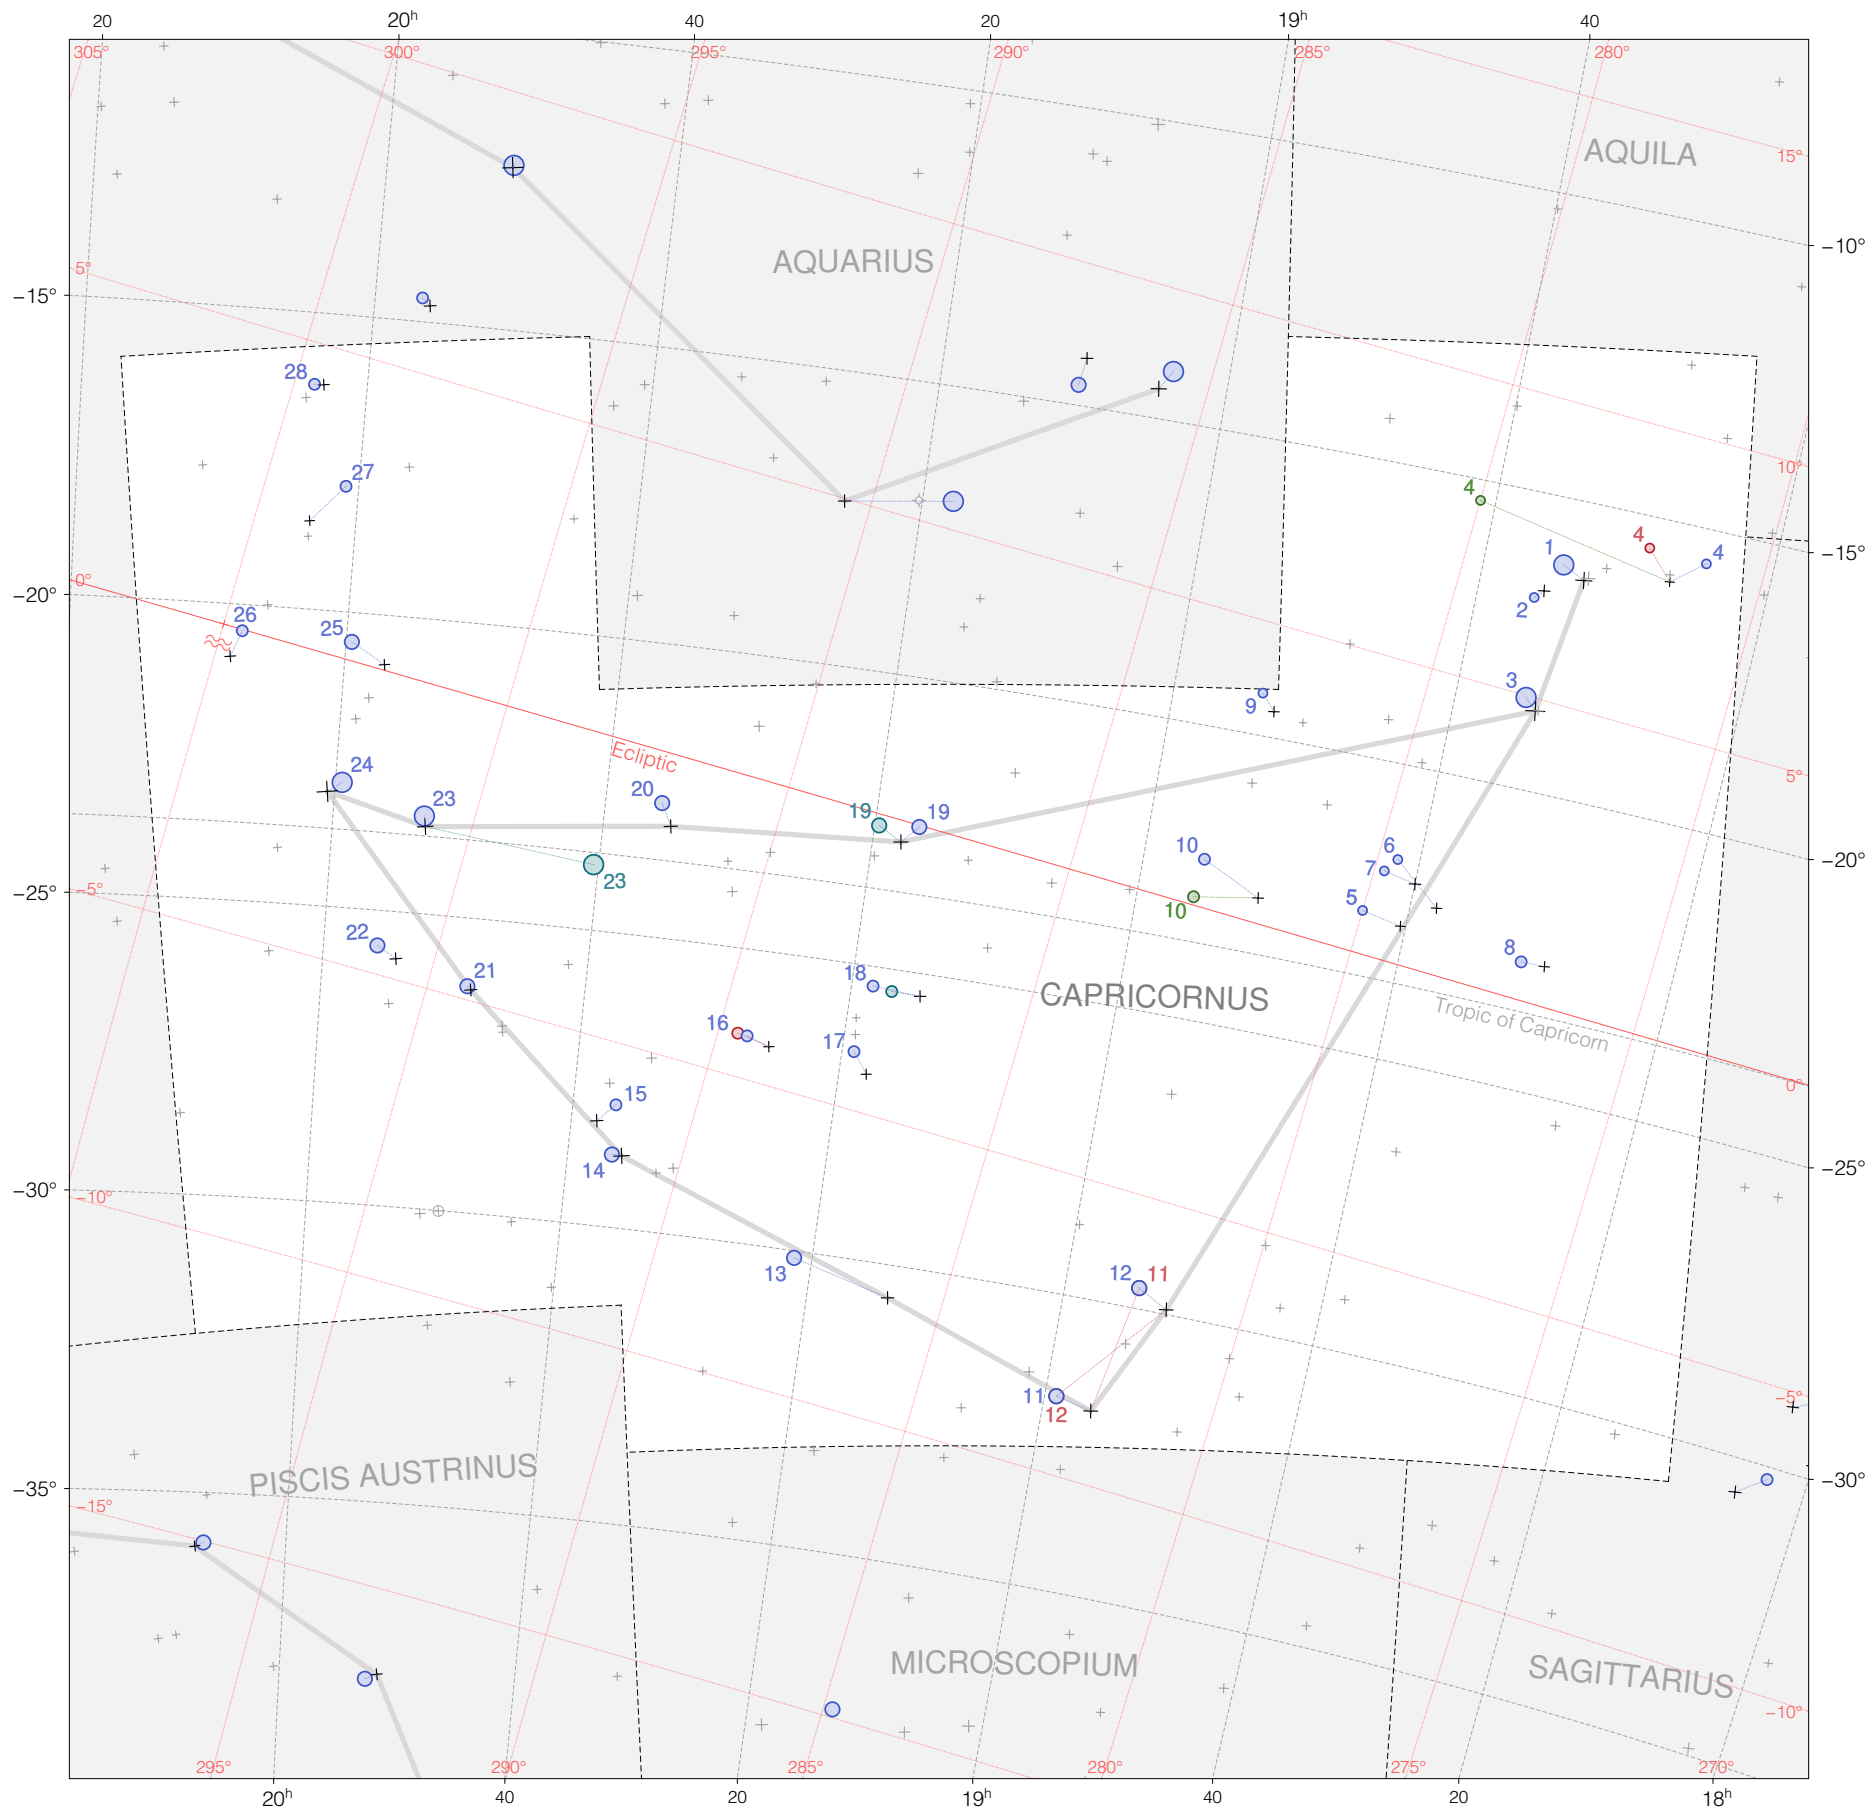

# Ptolemy stars in Capricornus

Magnitudes: 1 2 3 4 5 6 7

Versions: T P B M Z

Scale at center: 0° 2° 4°