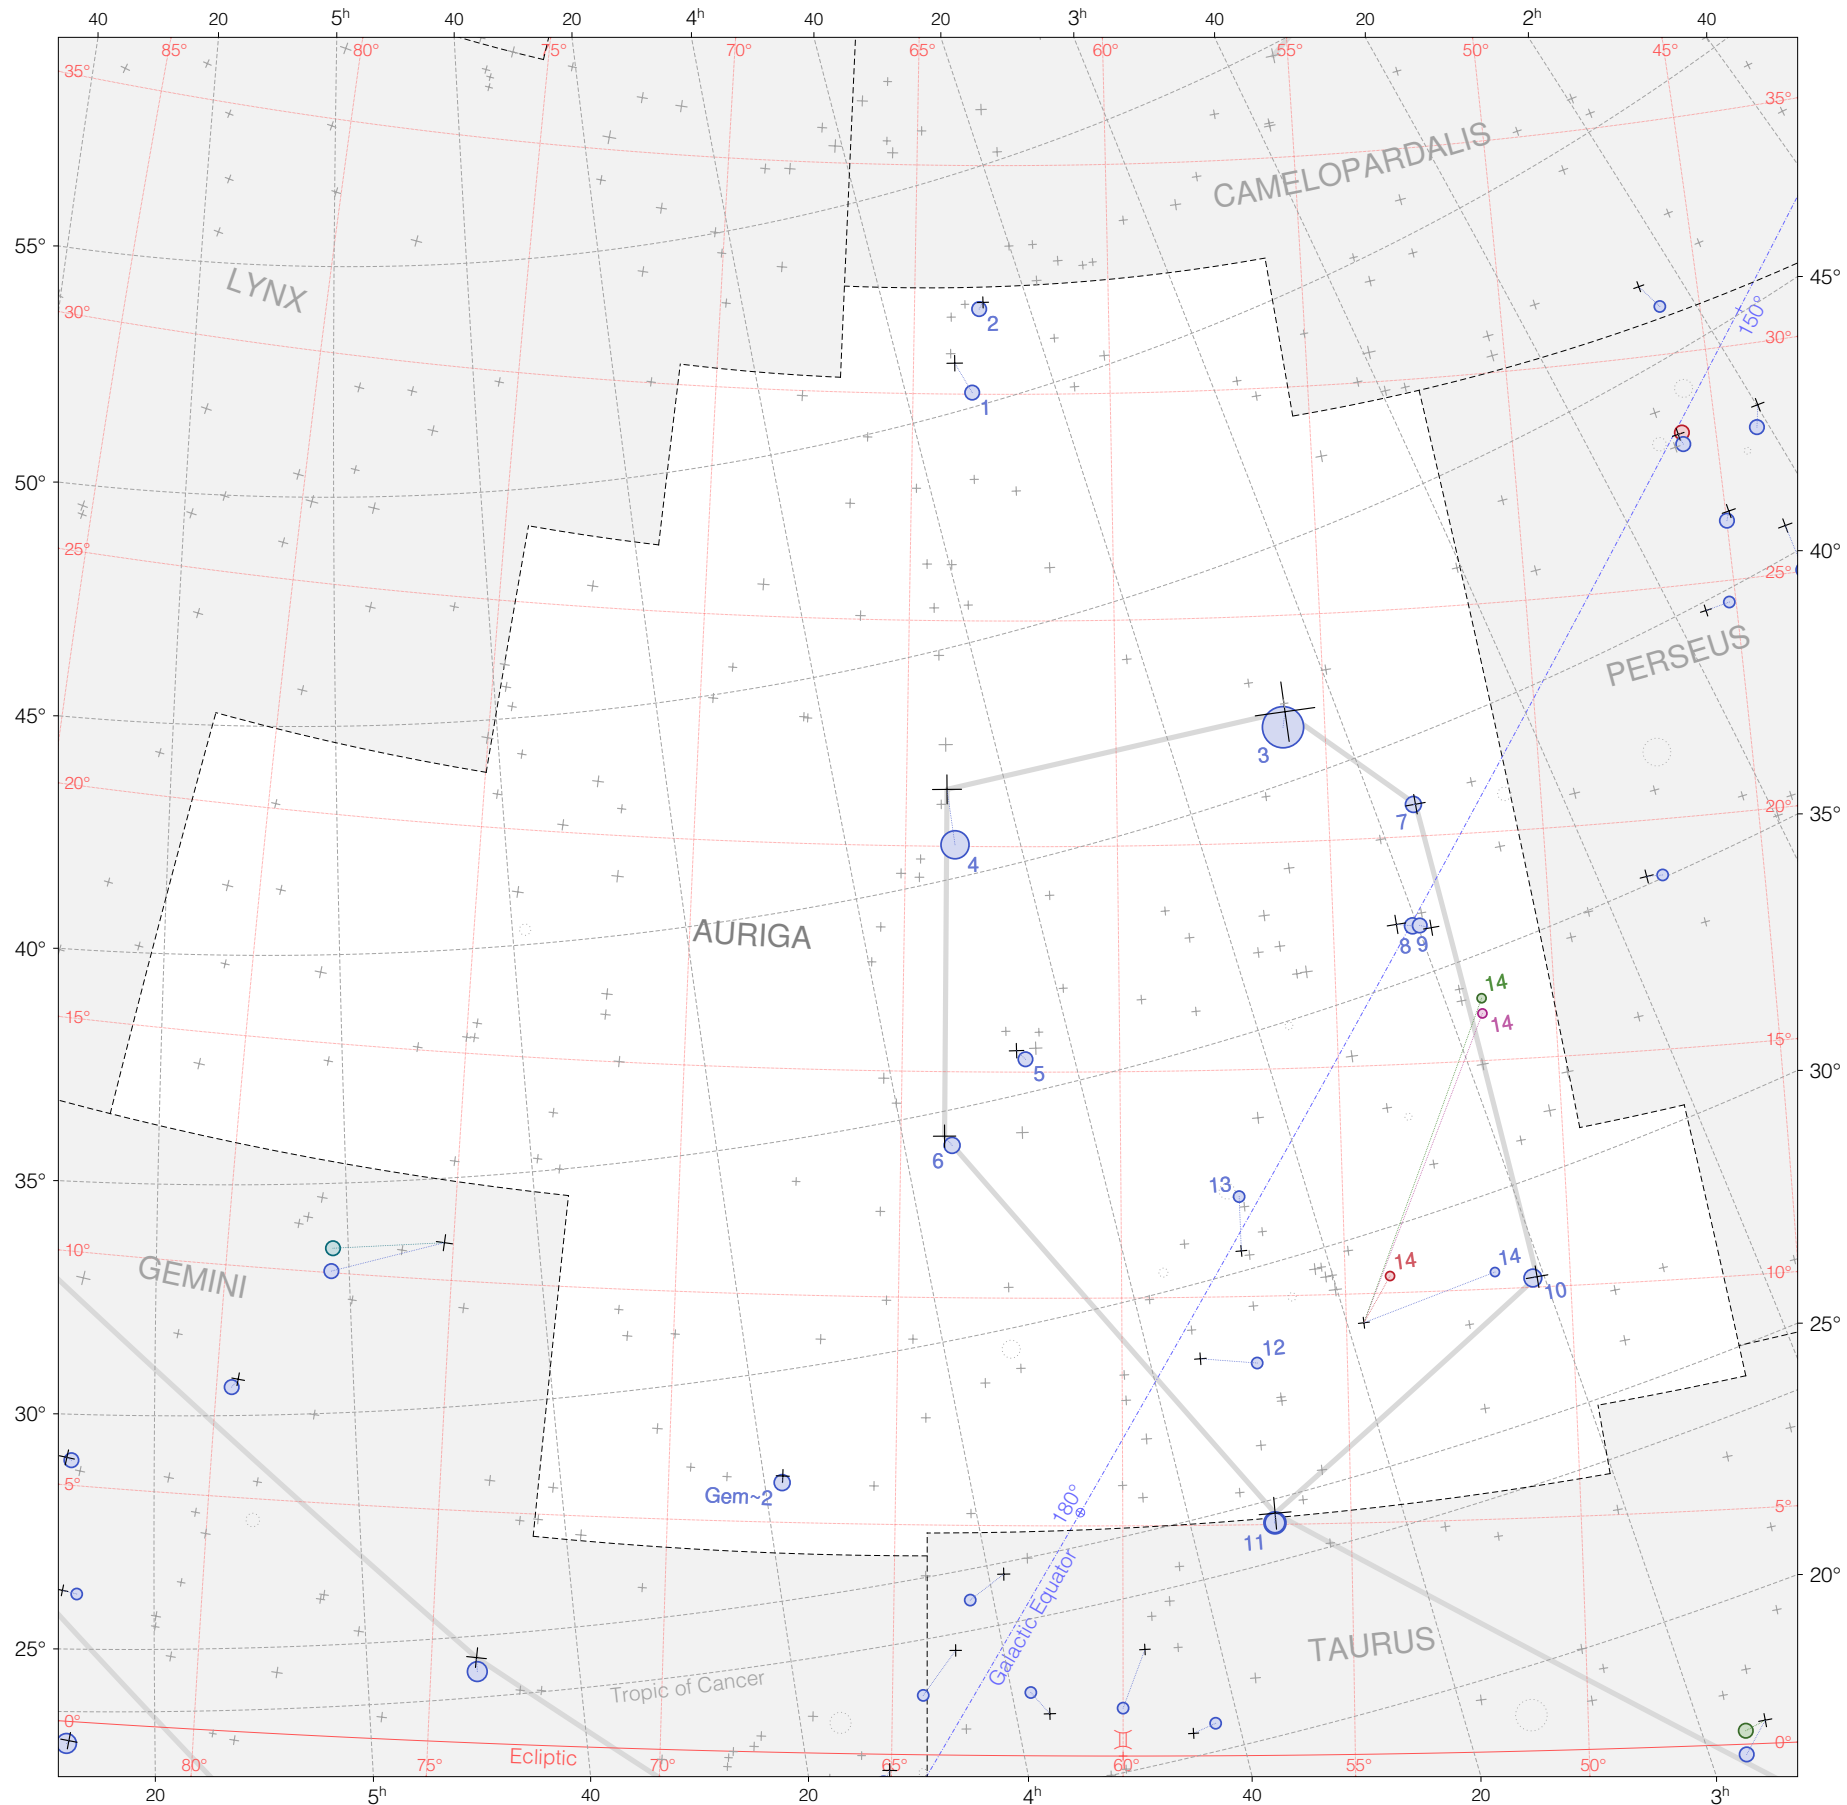

Ptolemy stars in Auriga

Magnitudes: 1 2 3 4 5 6 7

Versions: T P B M Z

Scale at center: 0° 2° 4°