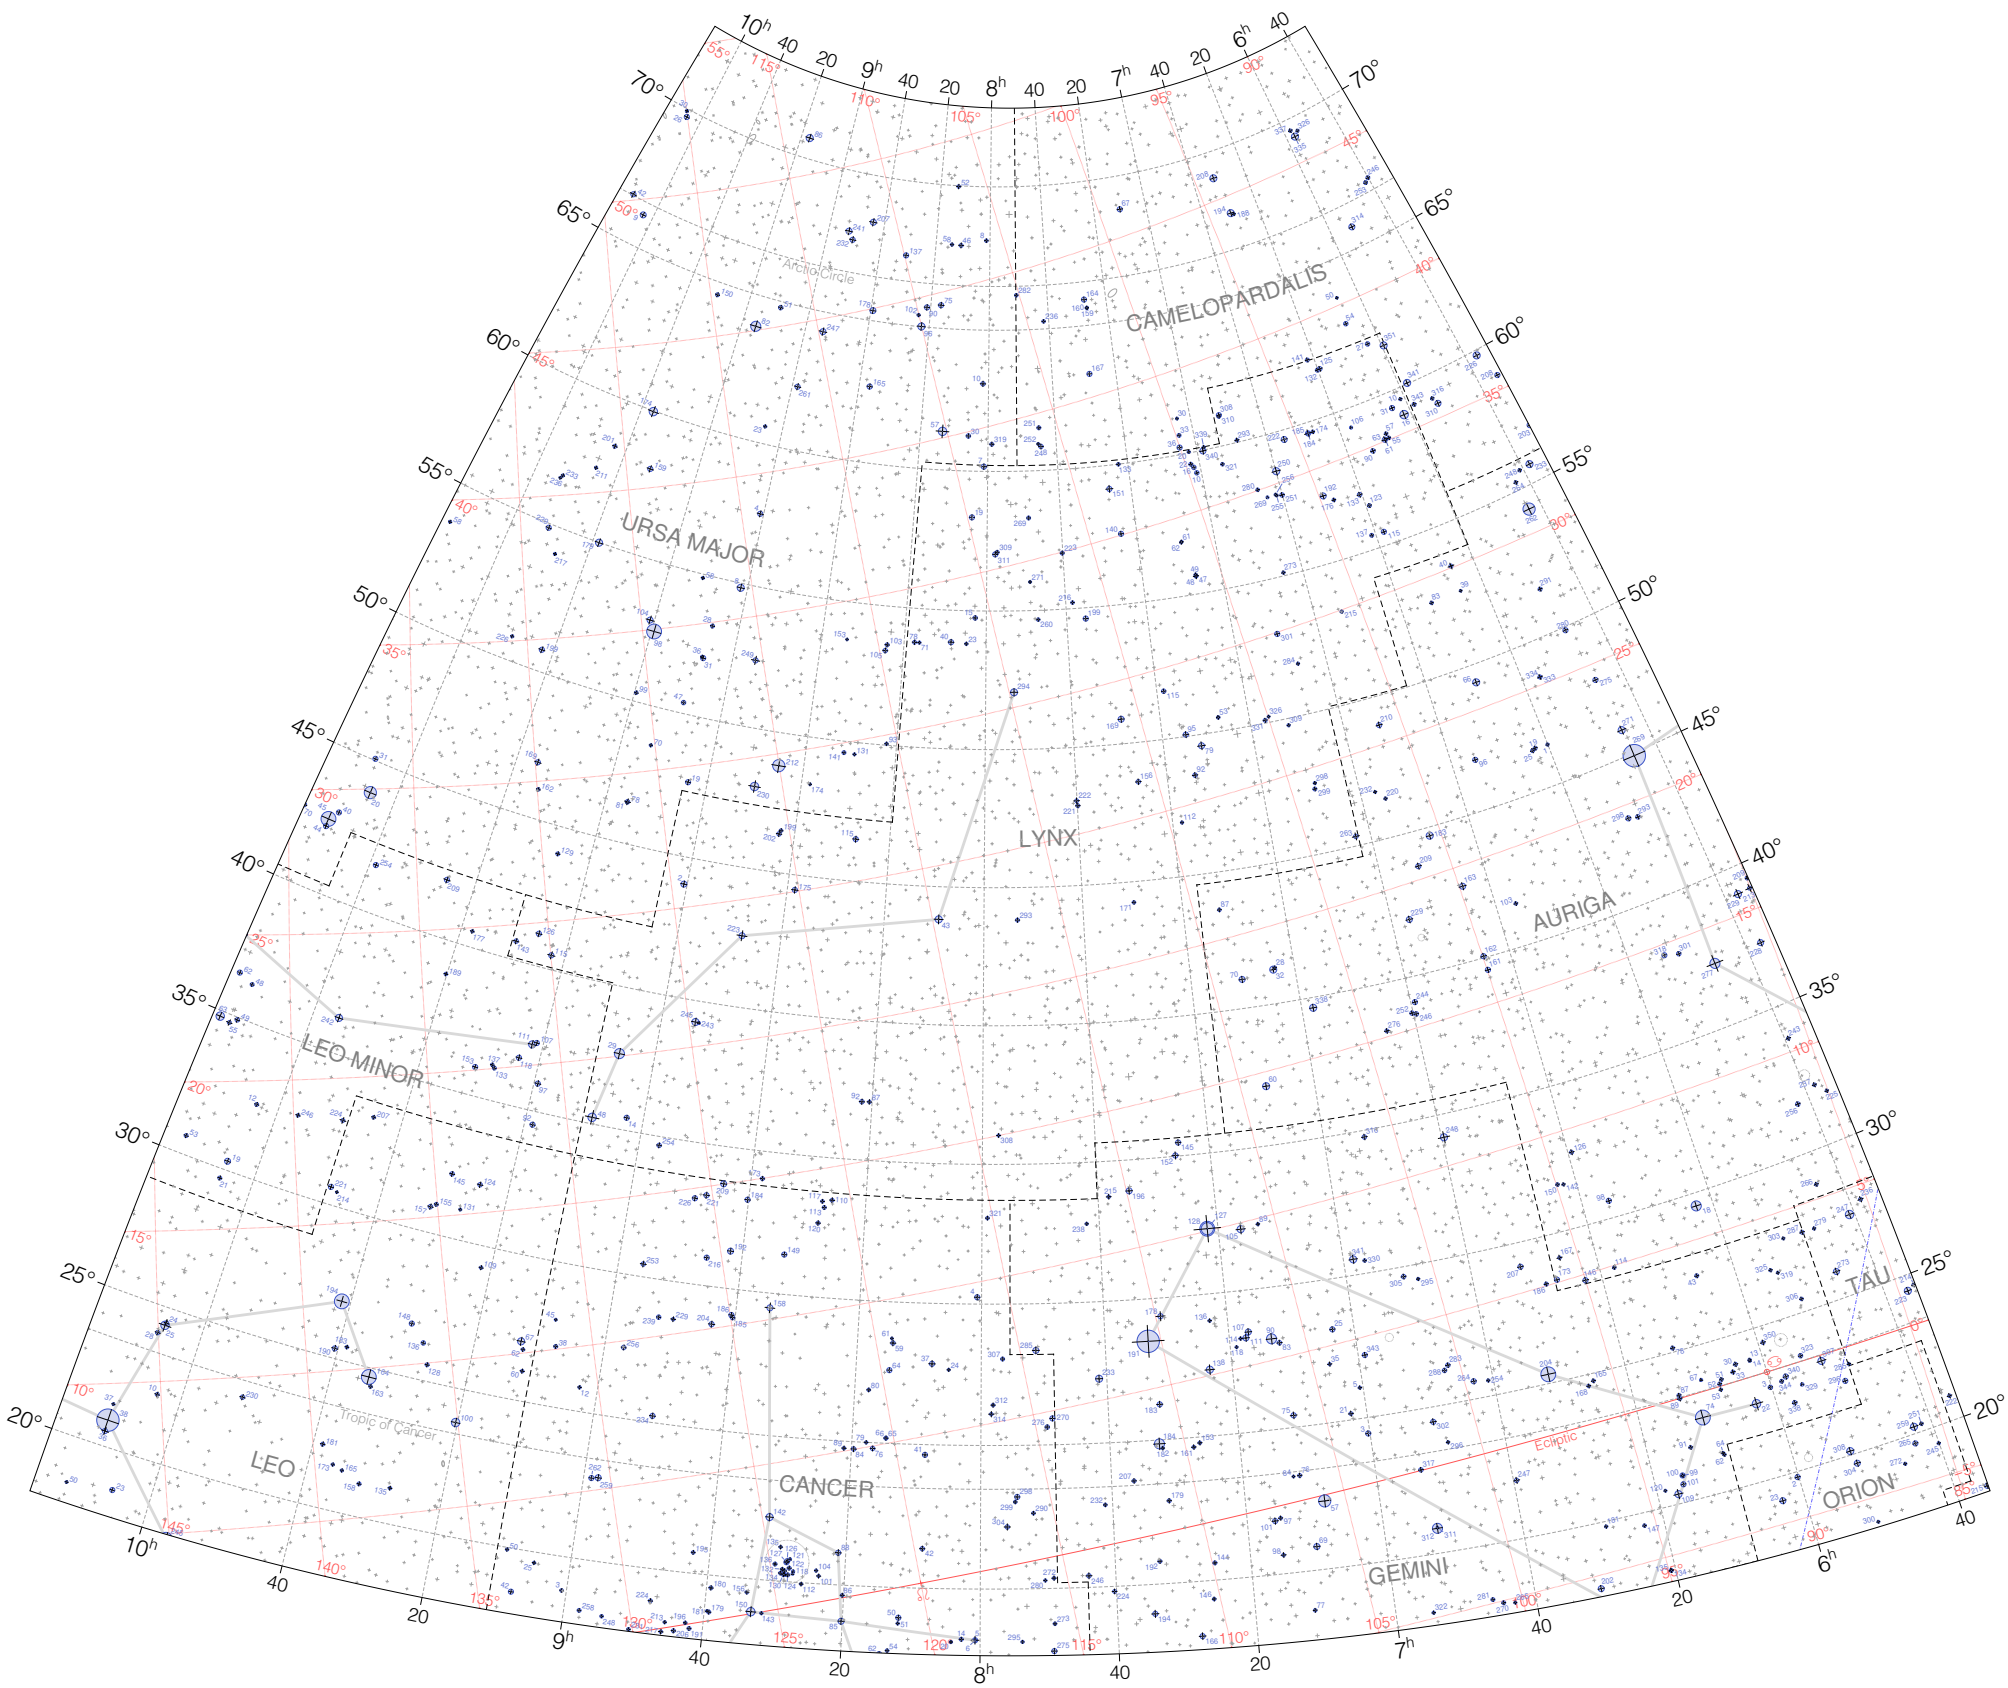

Piazzari Stars from 6h to 10h and 20° to 70°

Magnitudes: 
1 2 3 4 5 6 7 8 9