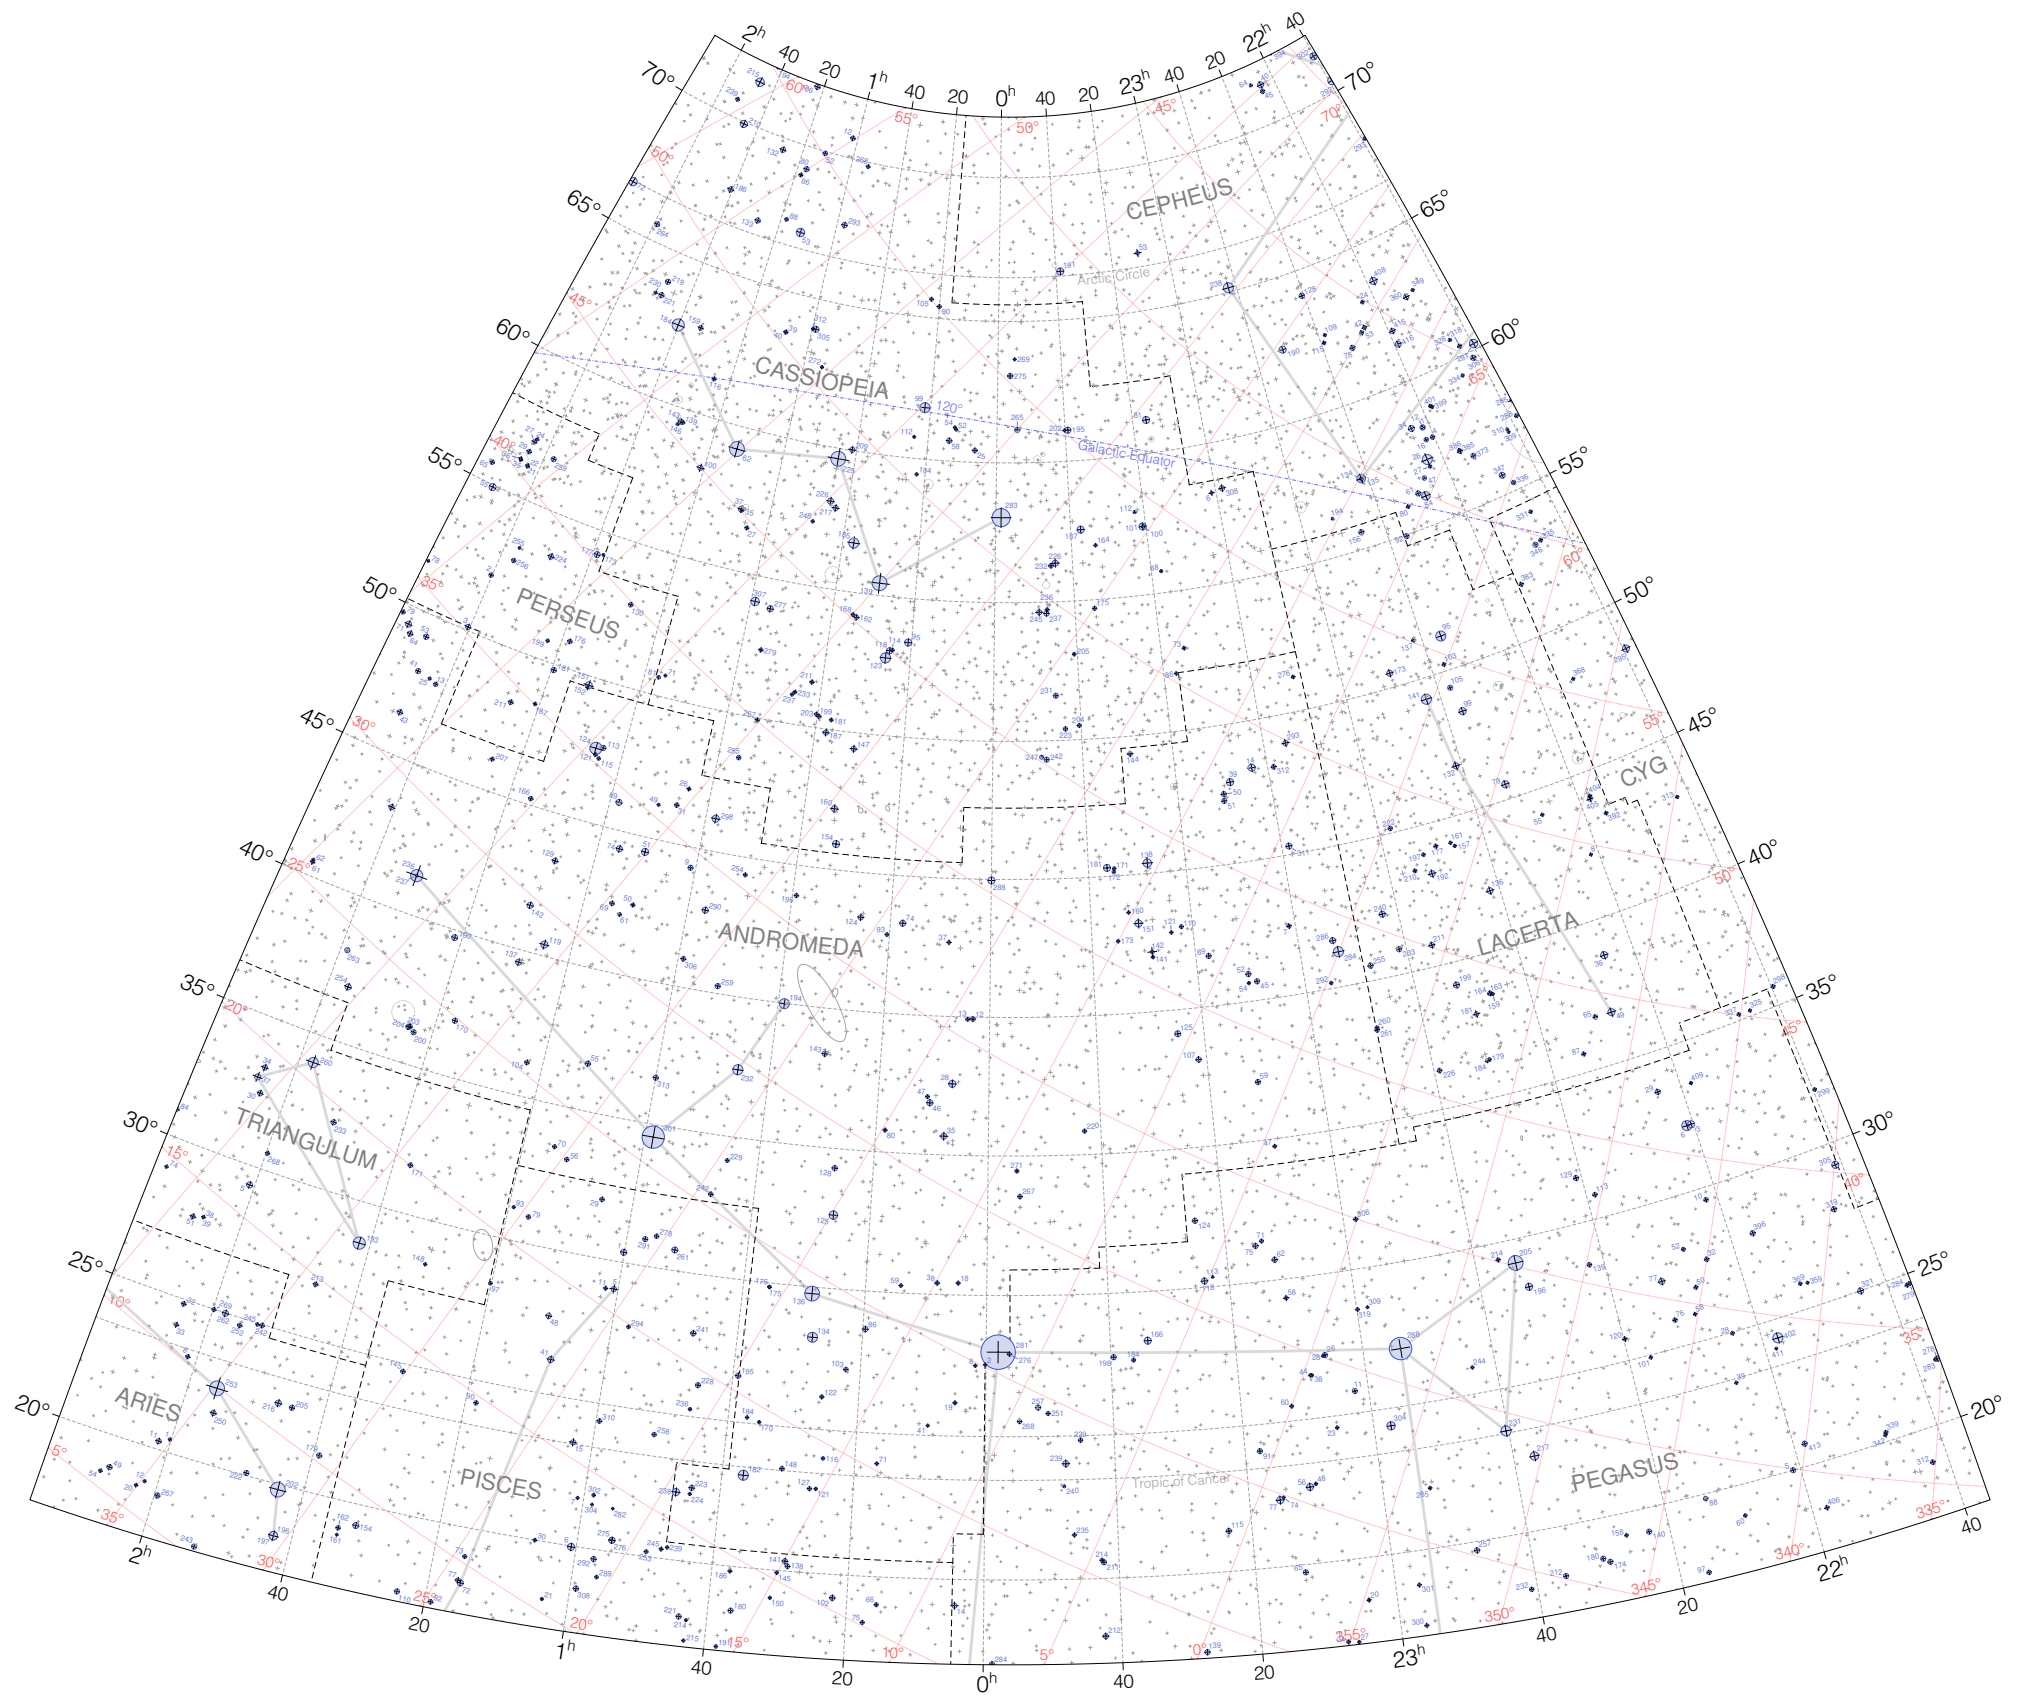

Piazzari Stars from 22h to 2h and 20° to 70°

Magnitudes: 
1 2 3 4 5 6 7 8 9