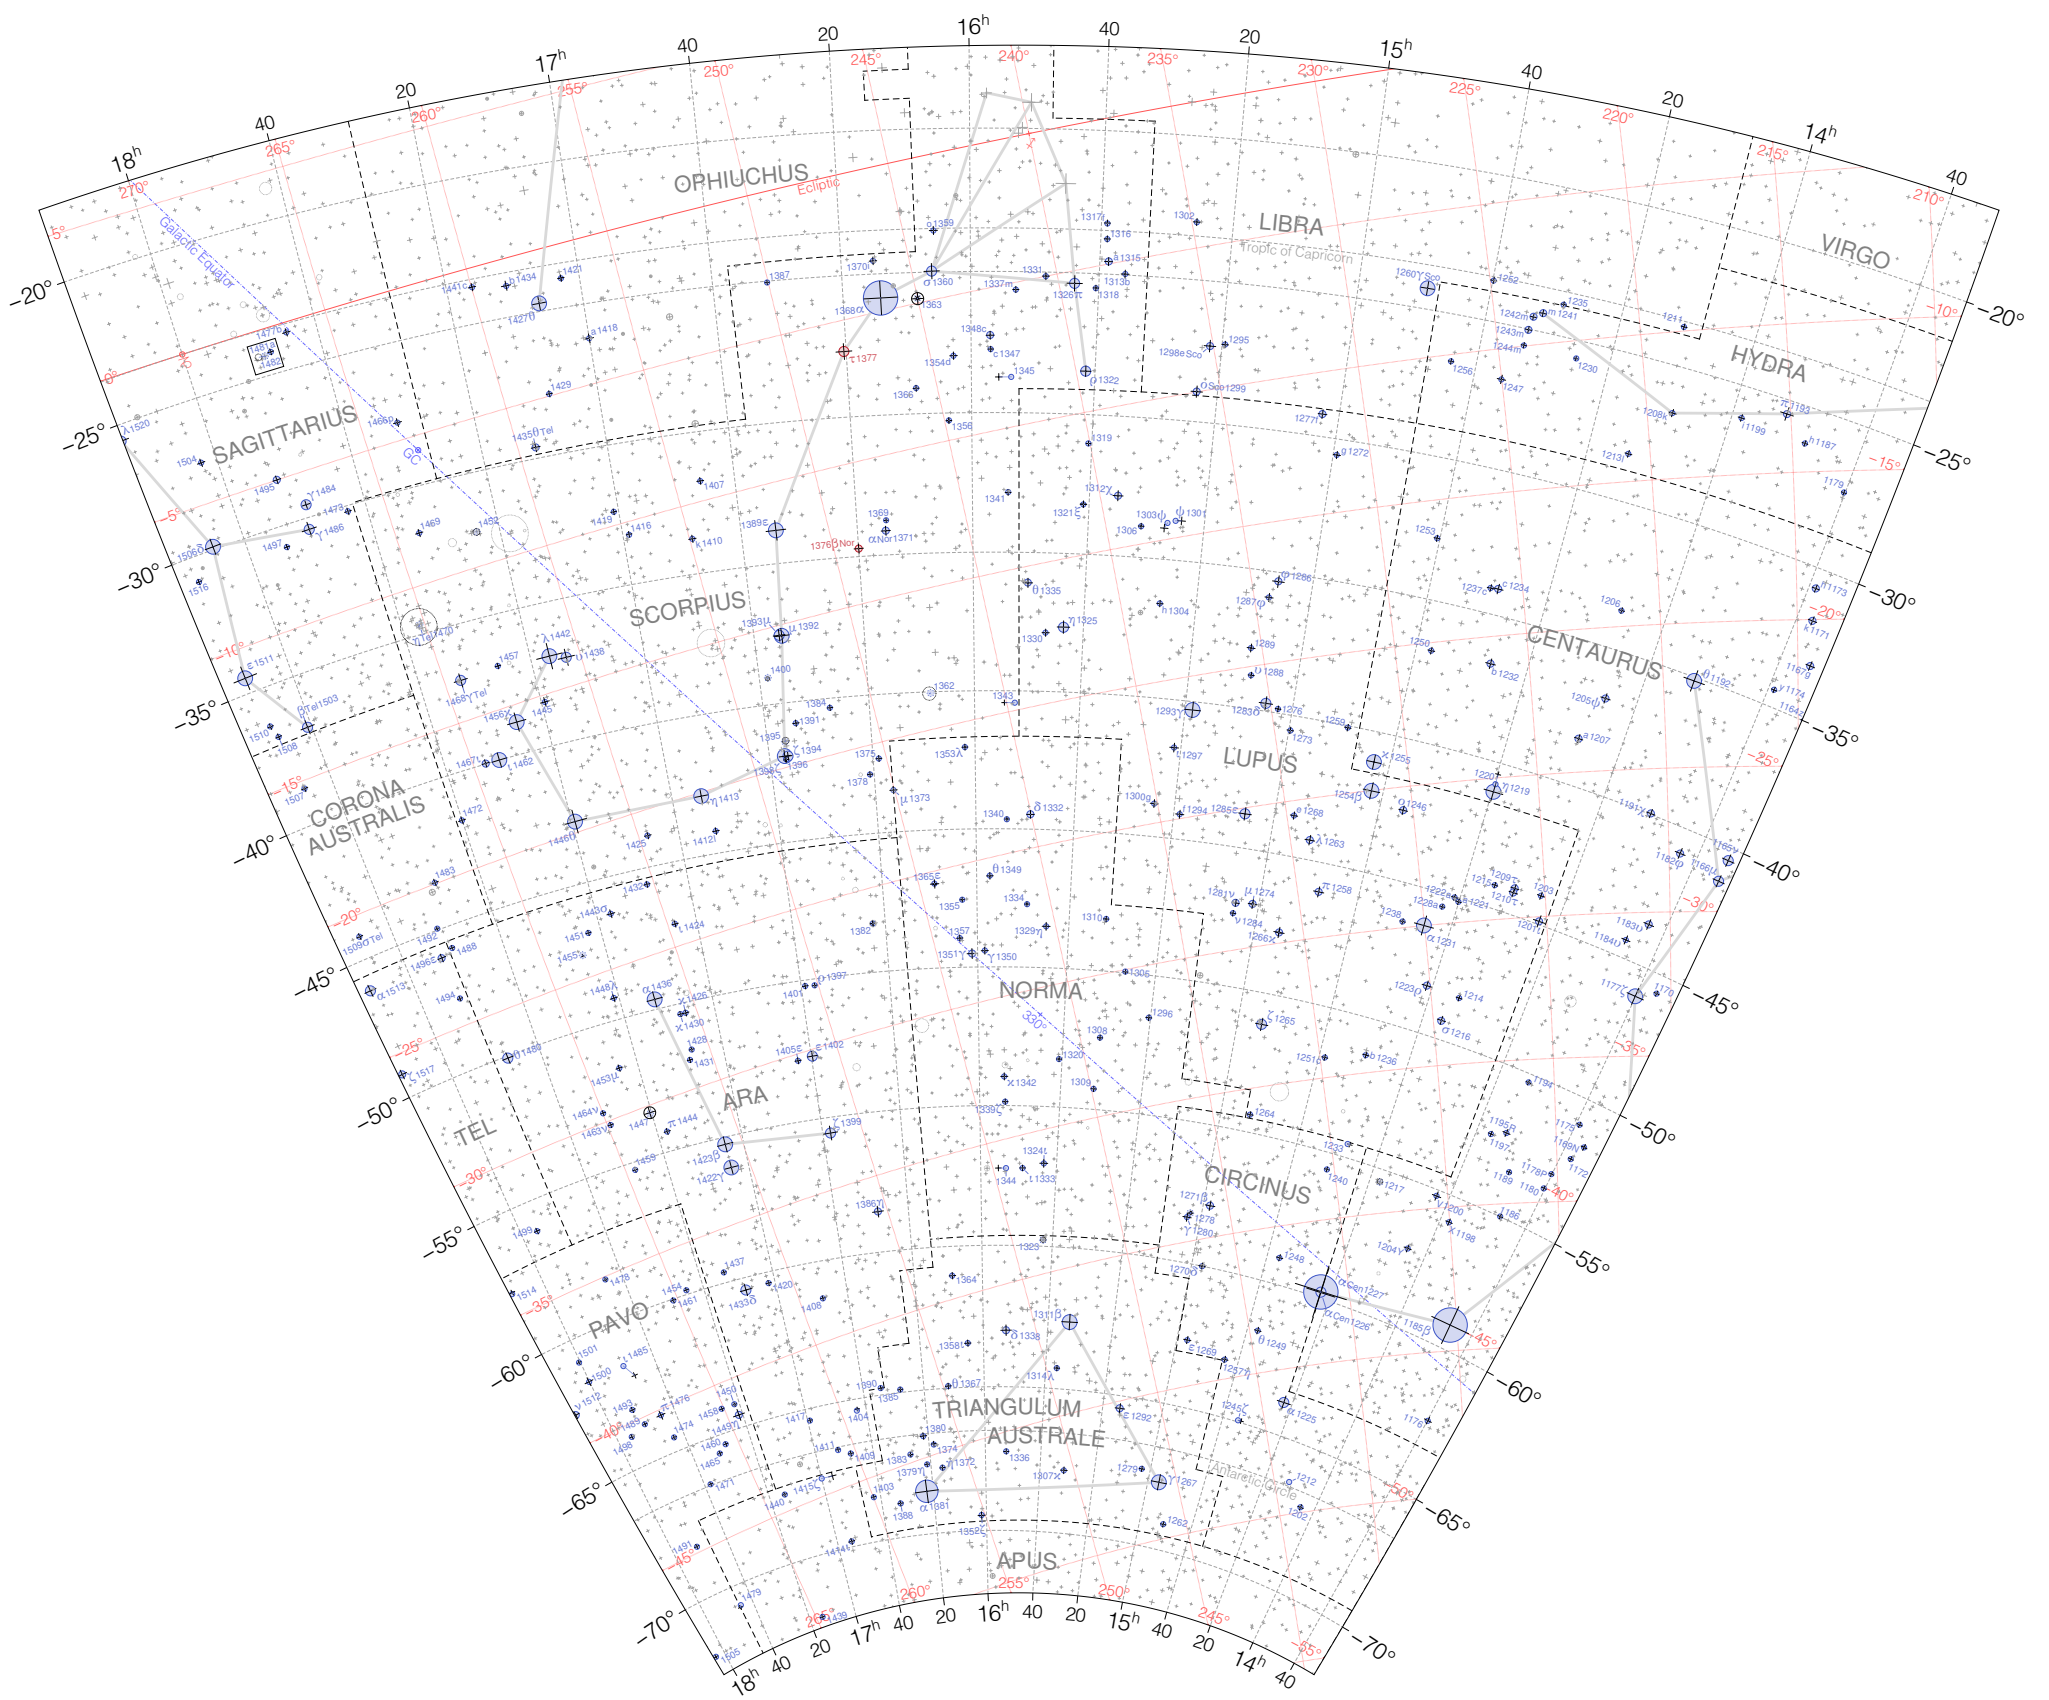

Lacaille Stars from 14h to 18h

Magnitudes: 
1 2 3 4 5 6