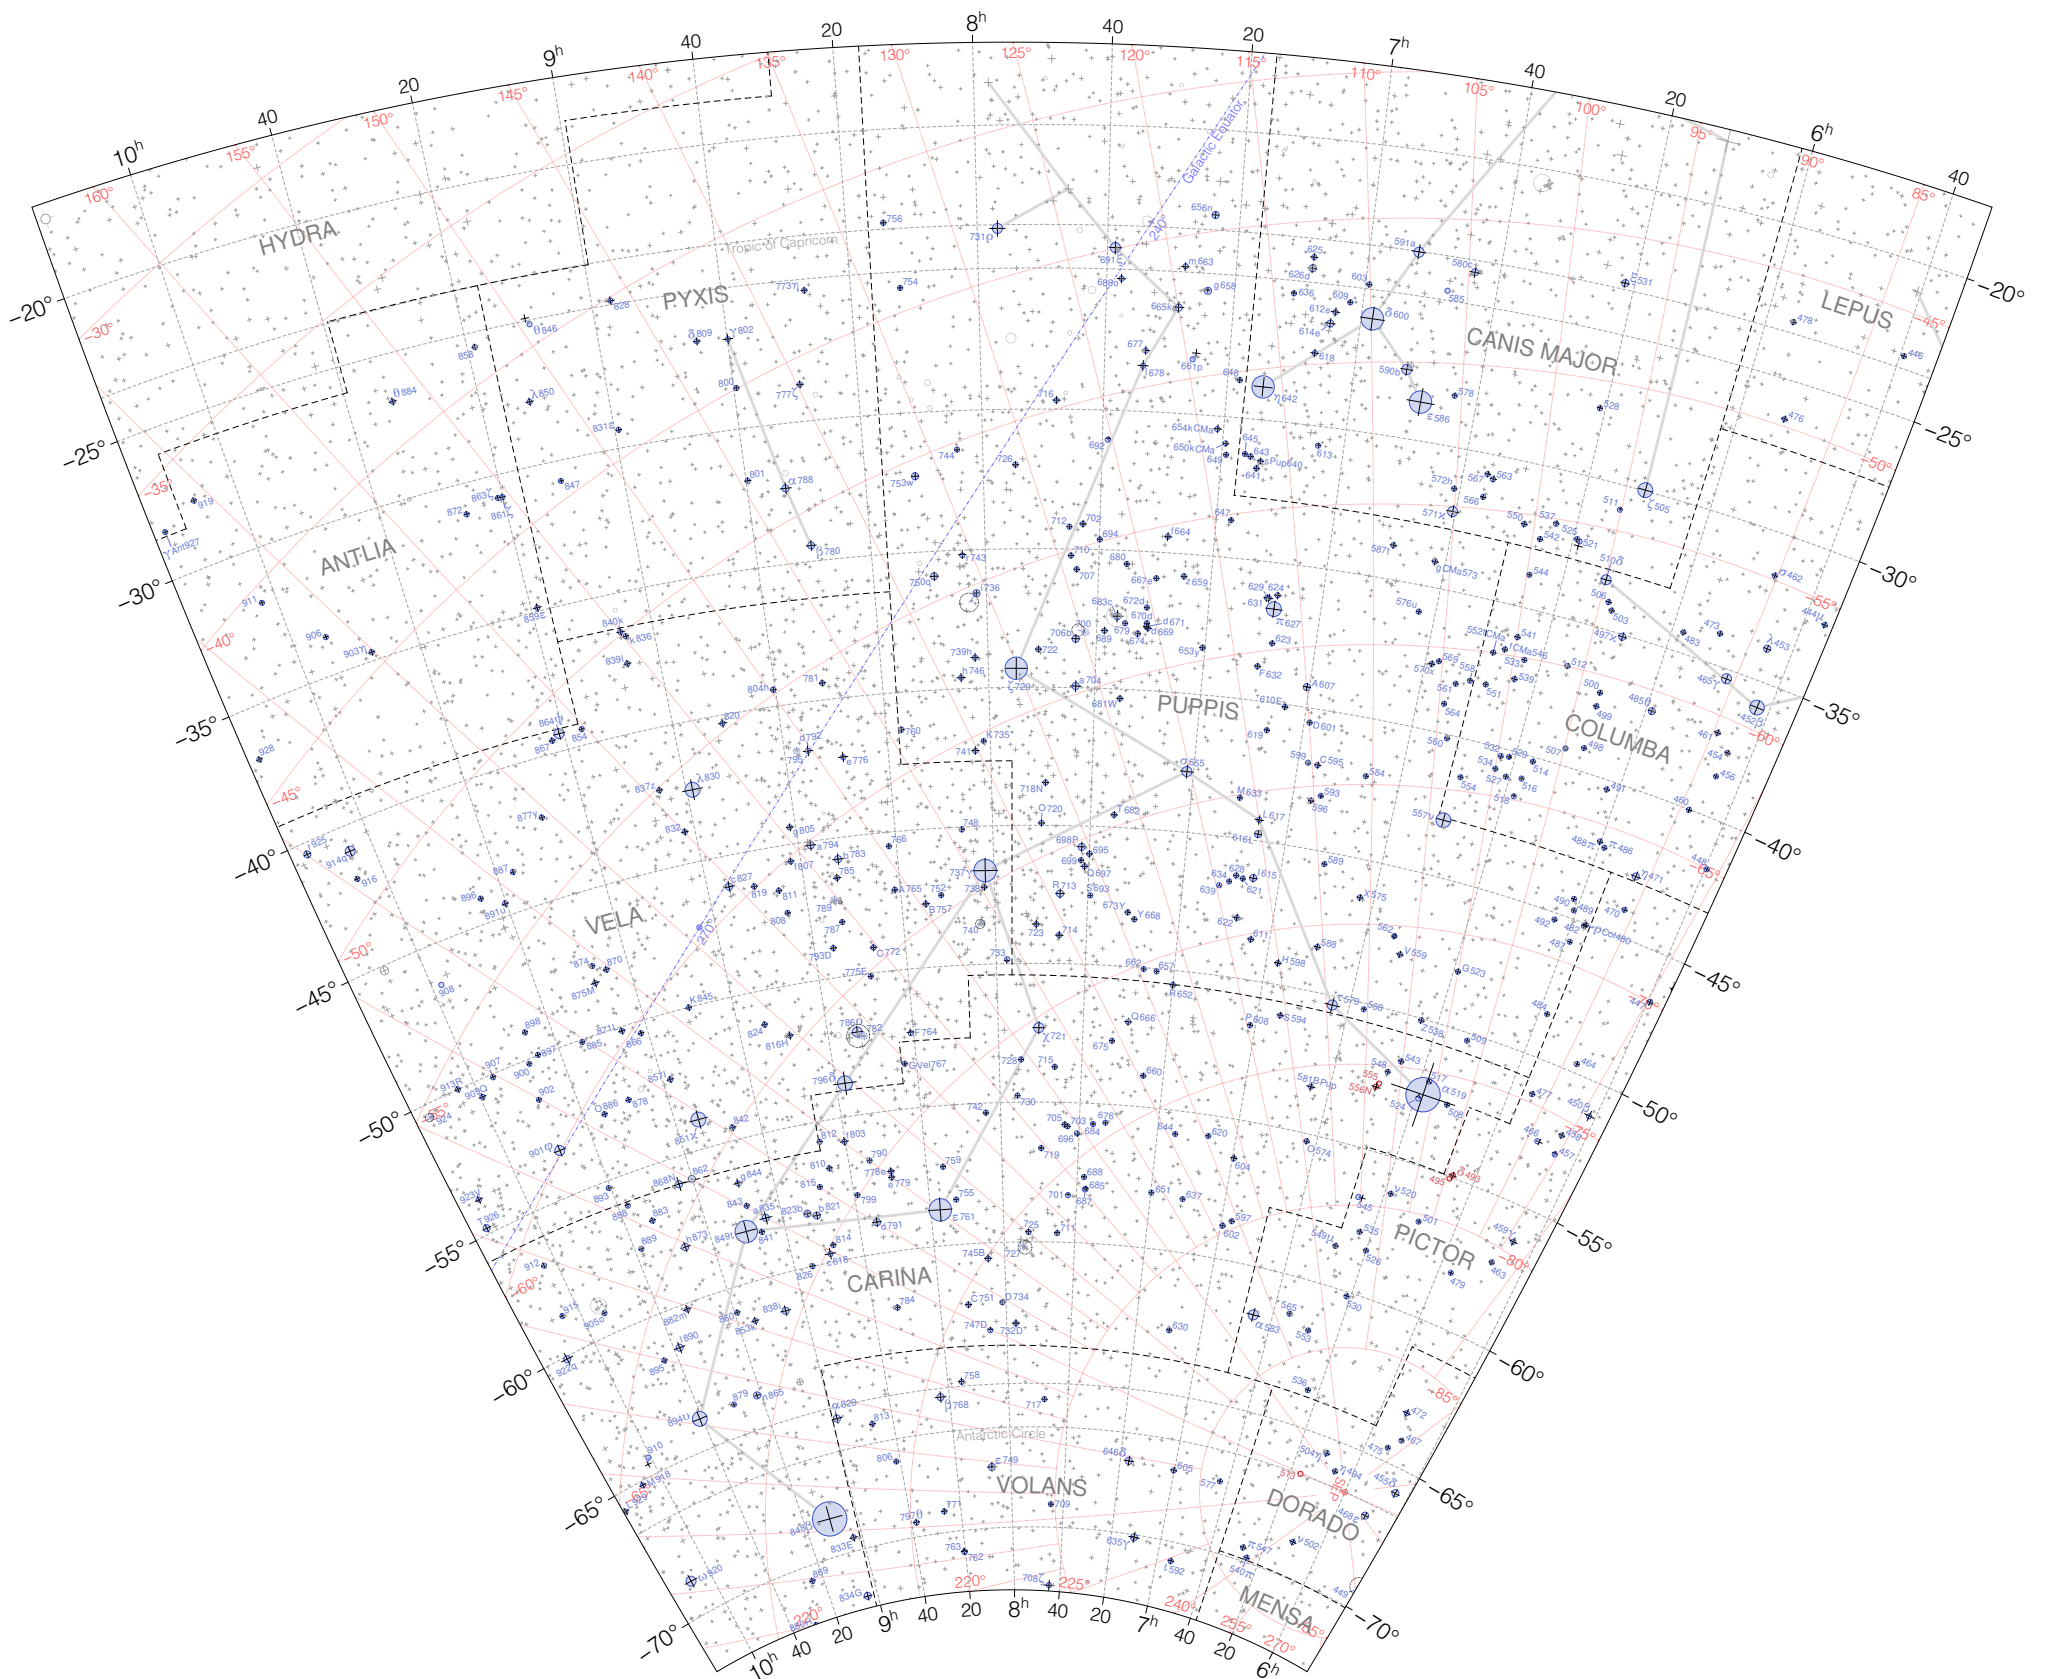

Lacaille Stars from 6h to 10h

Magnitudes: 
1 2 3 4 5 6