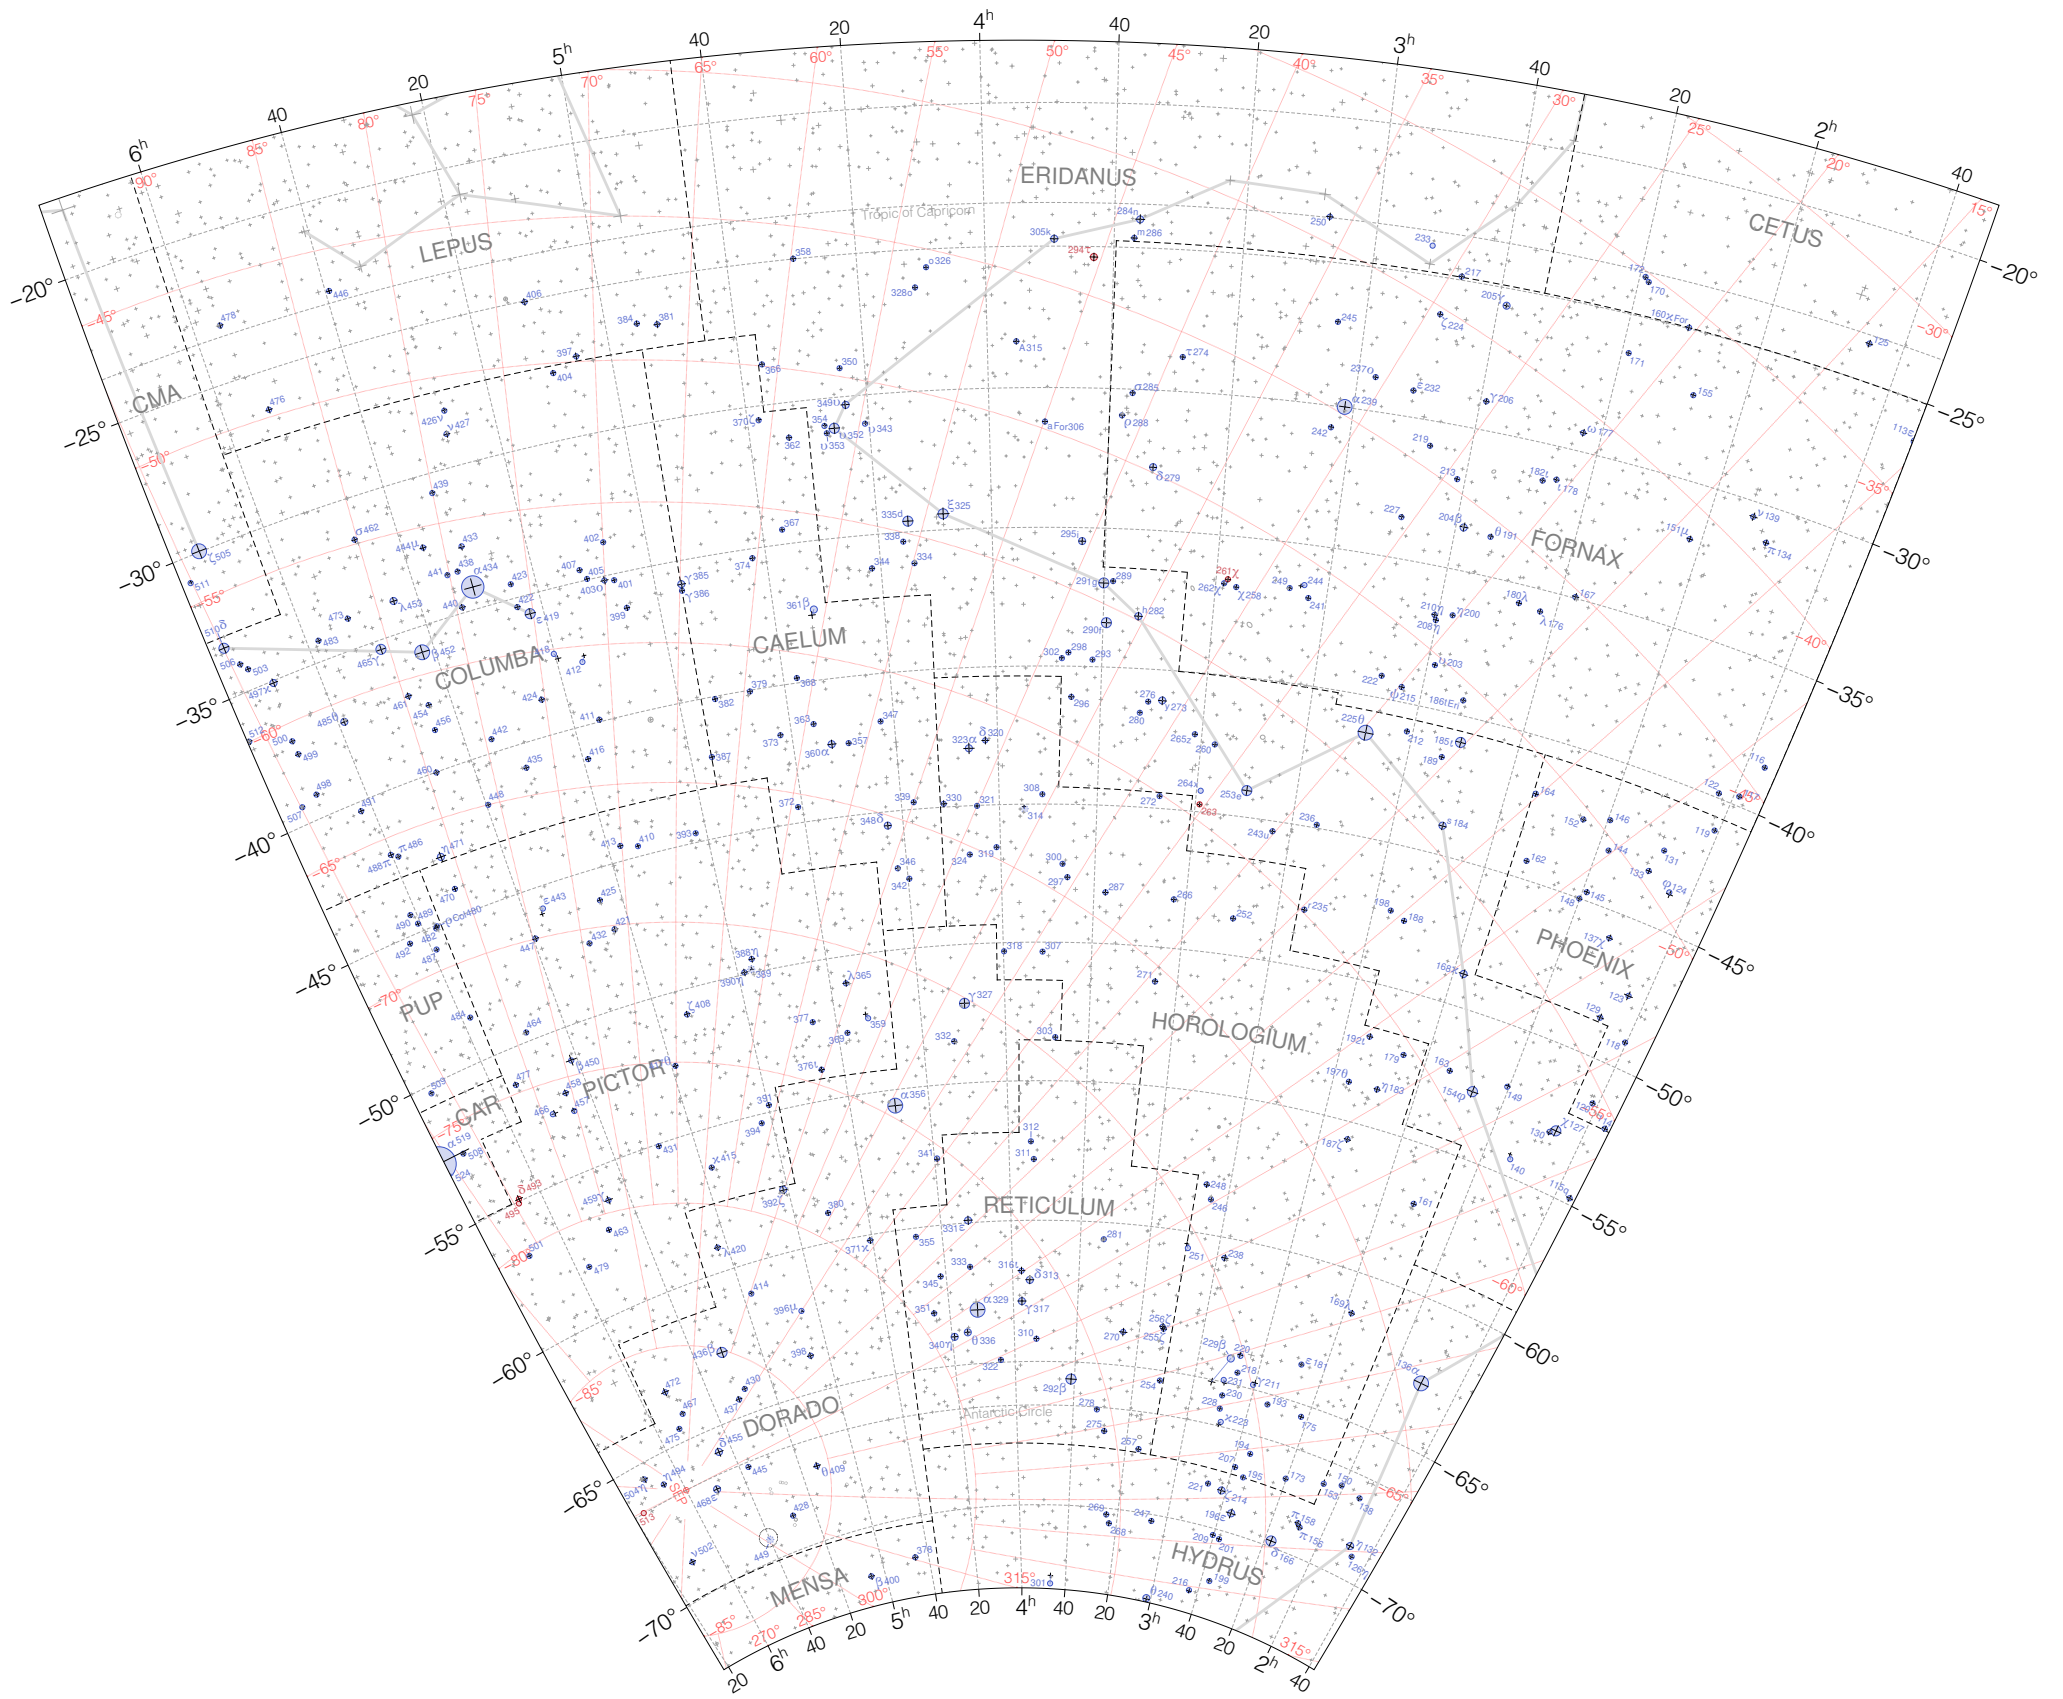

Lacaille Stars from 2h to 6h

Magnitudes: 
1 2 3 4 5