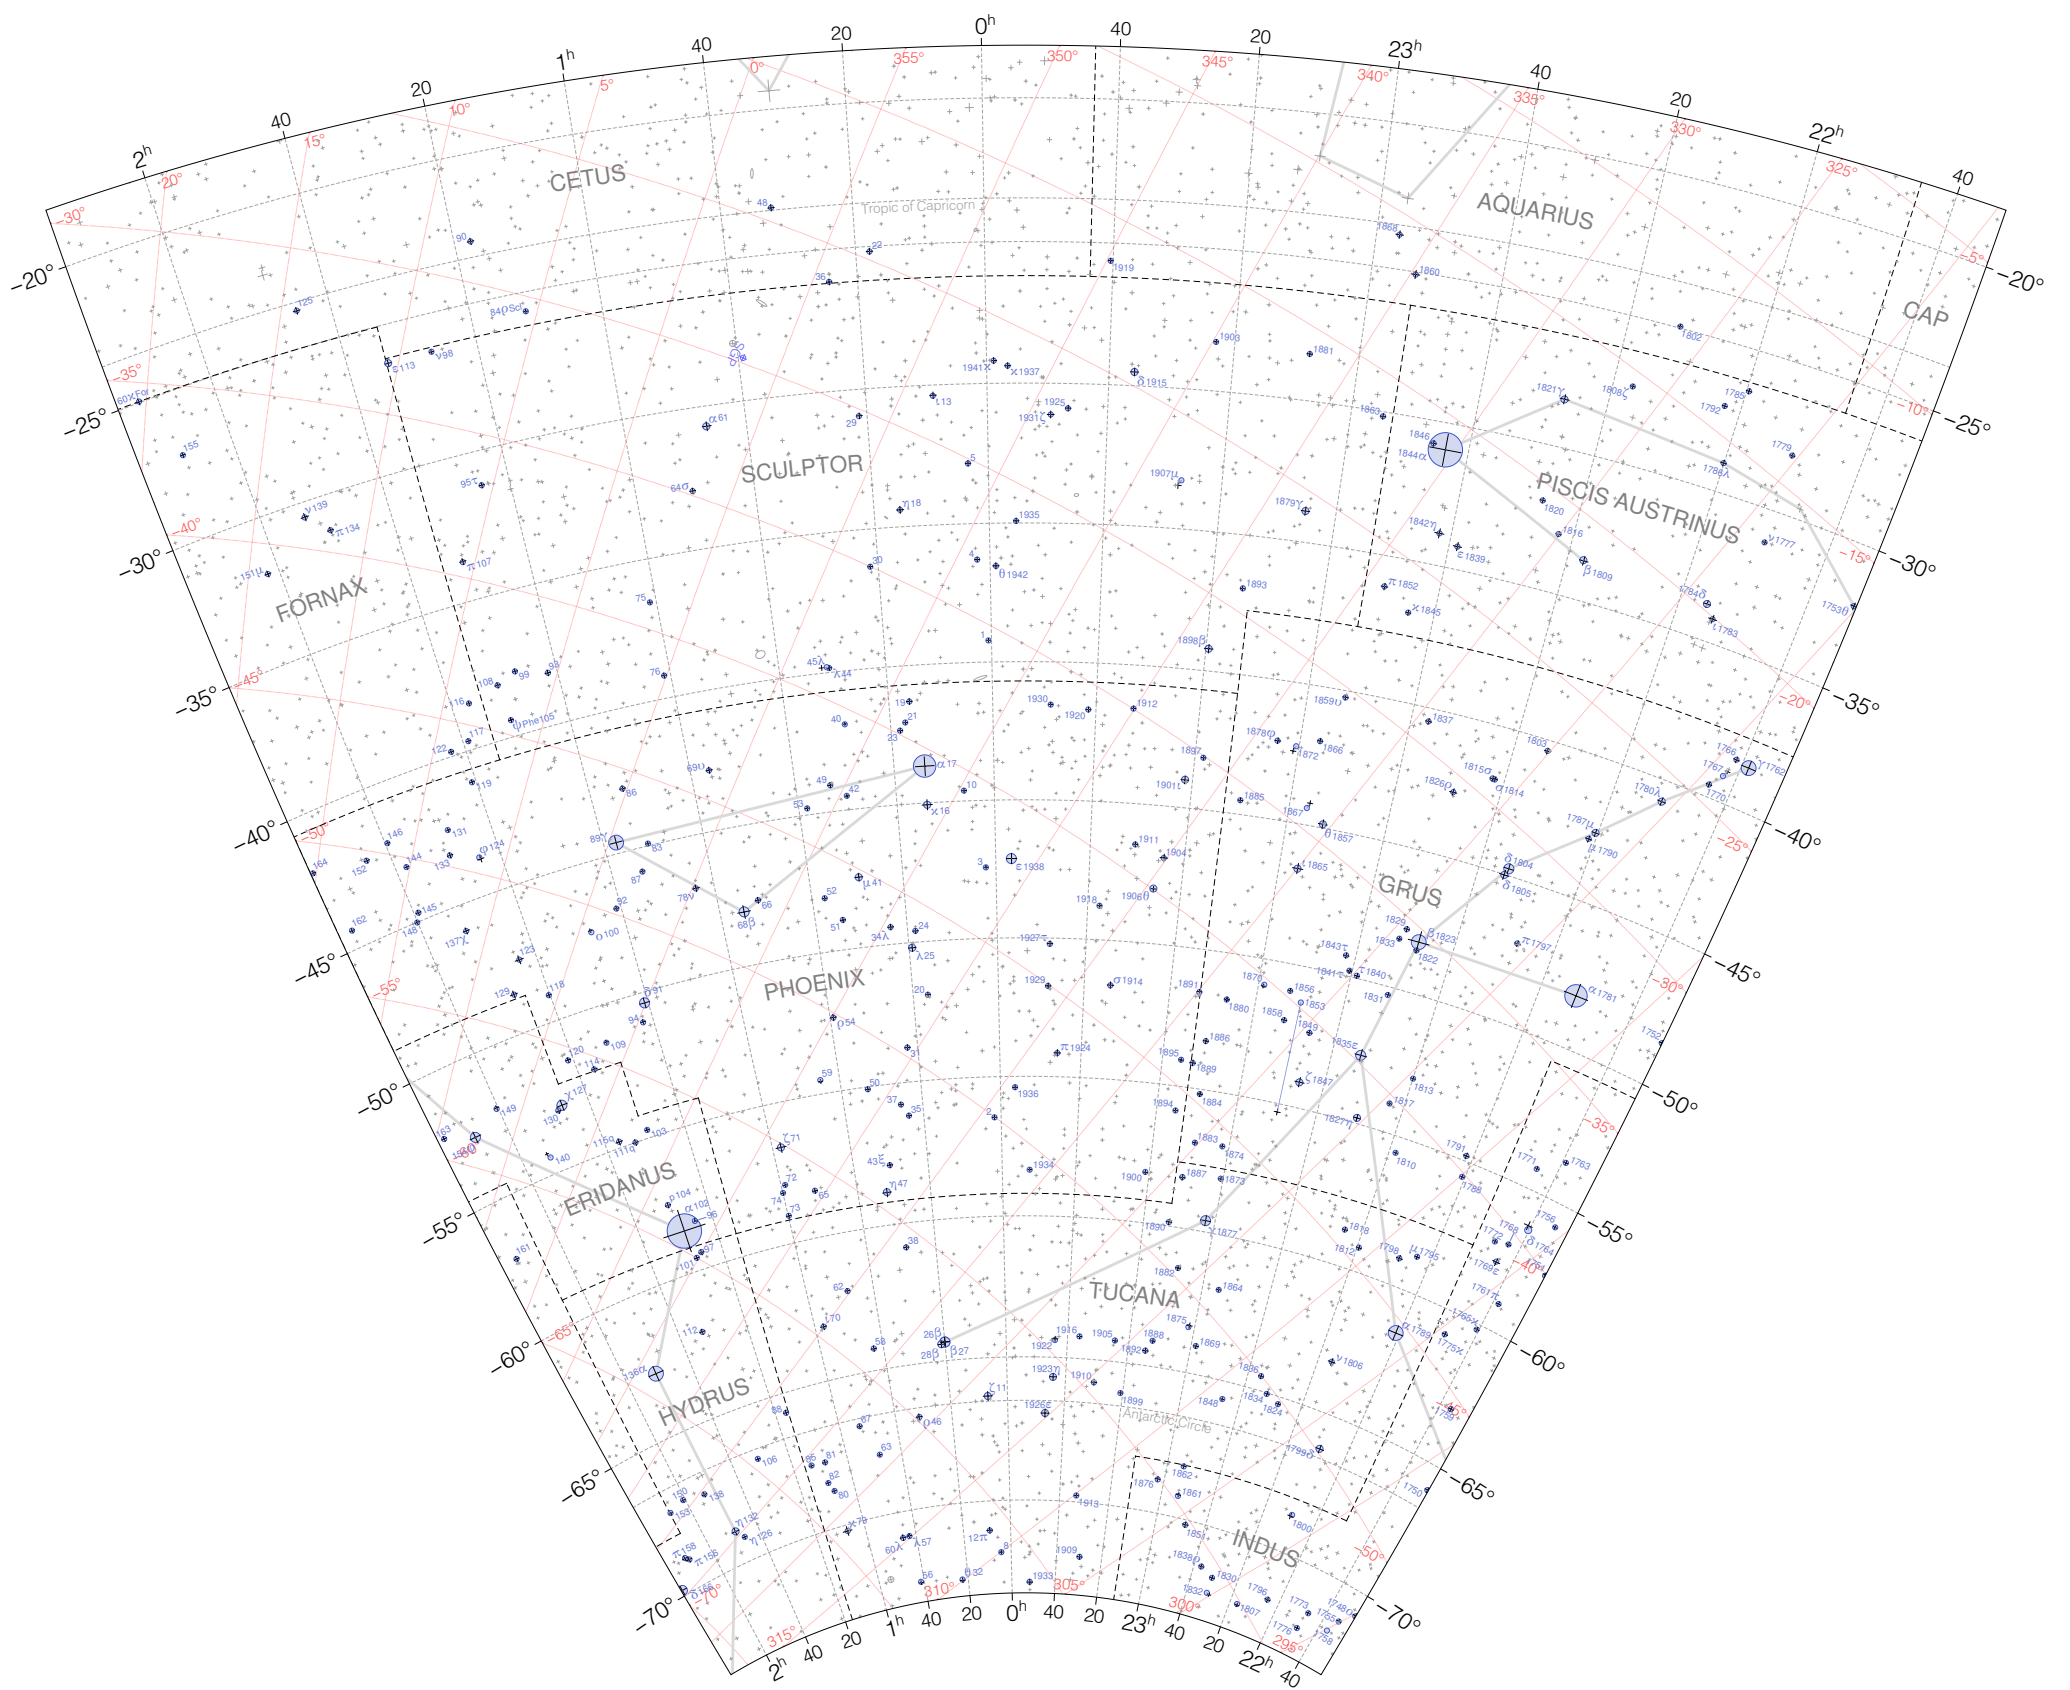

Lacaille Stars from 22h to 2h

Magnitudes: 
1 2 3 4 5