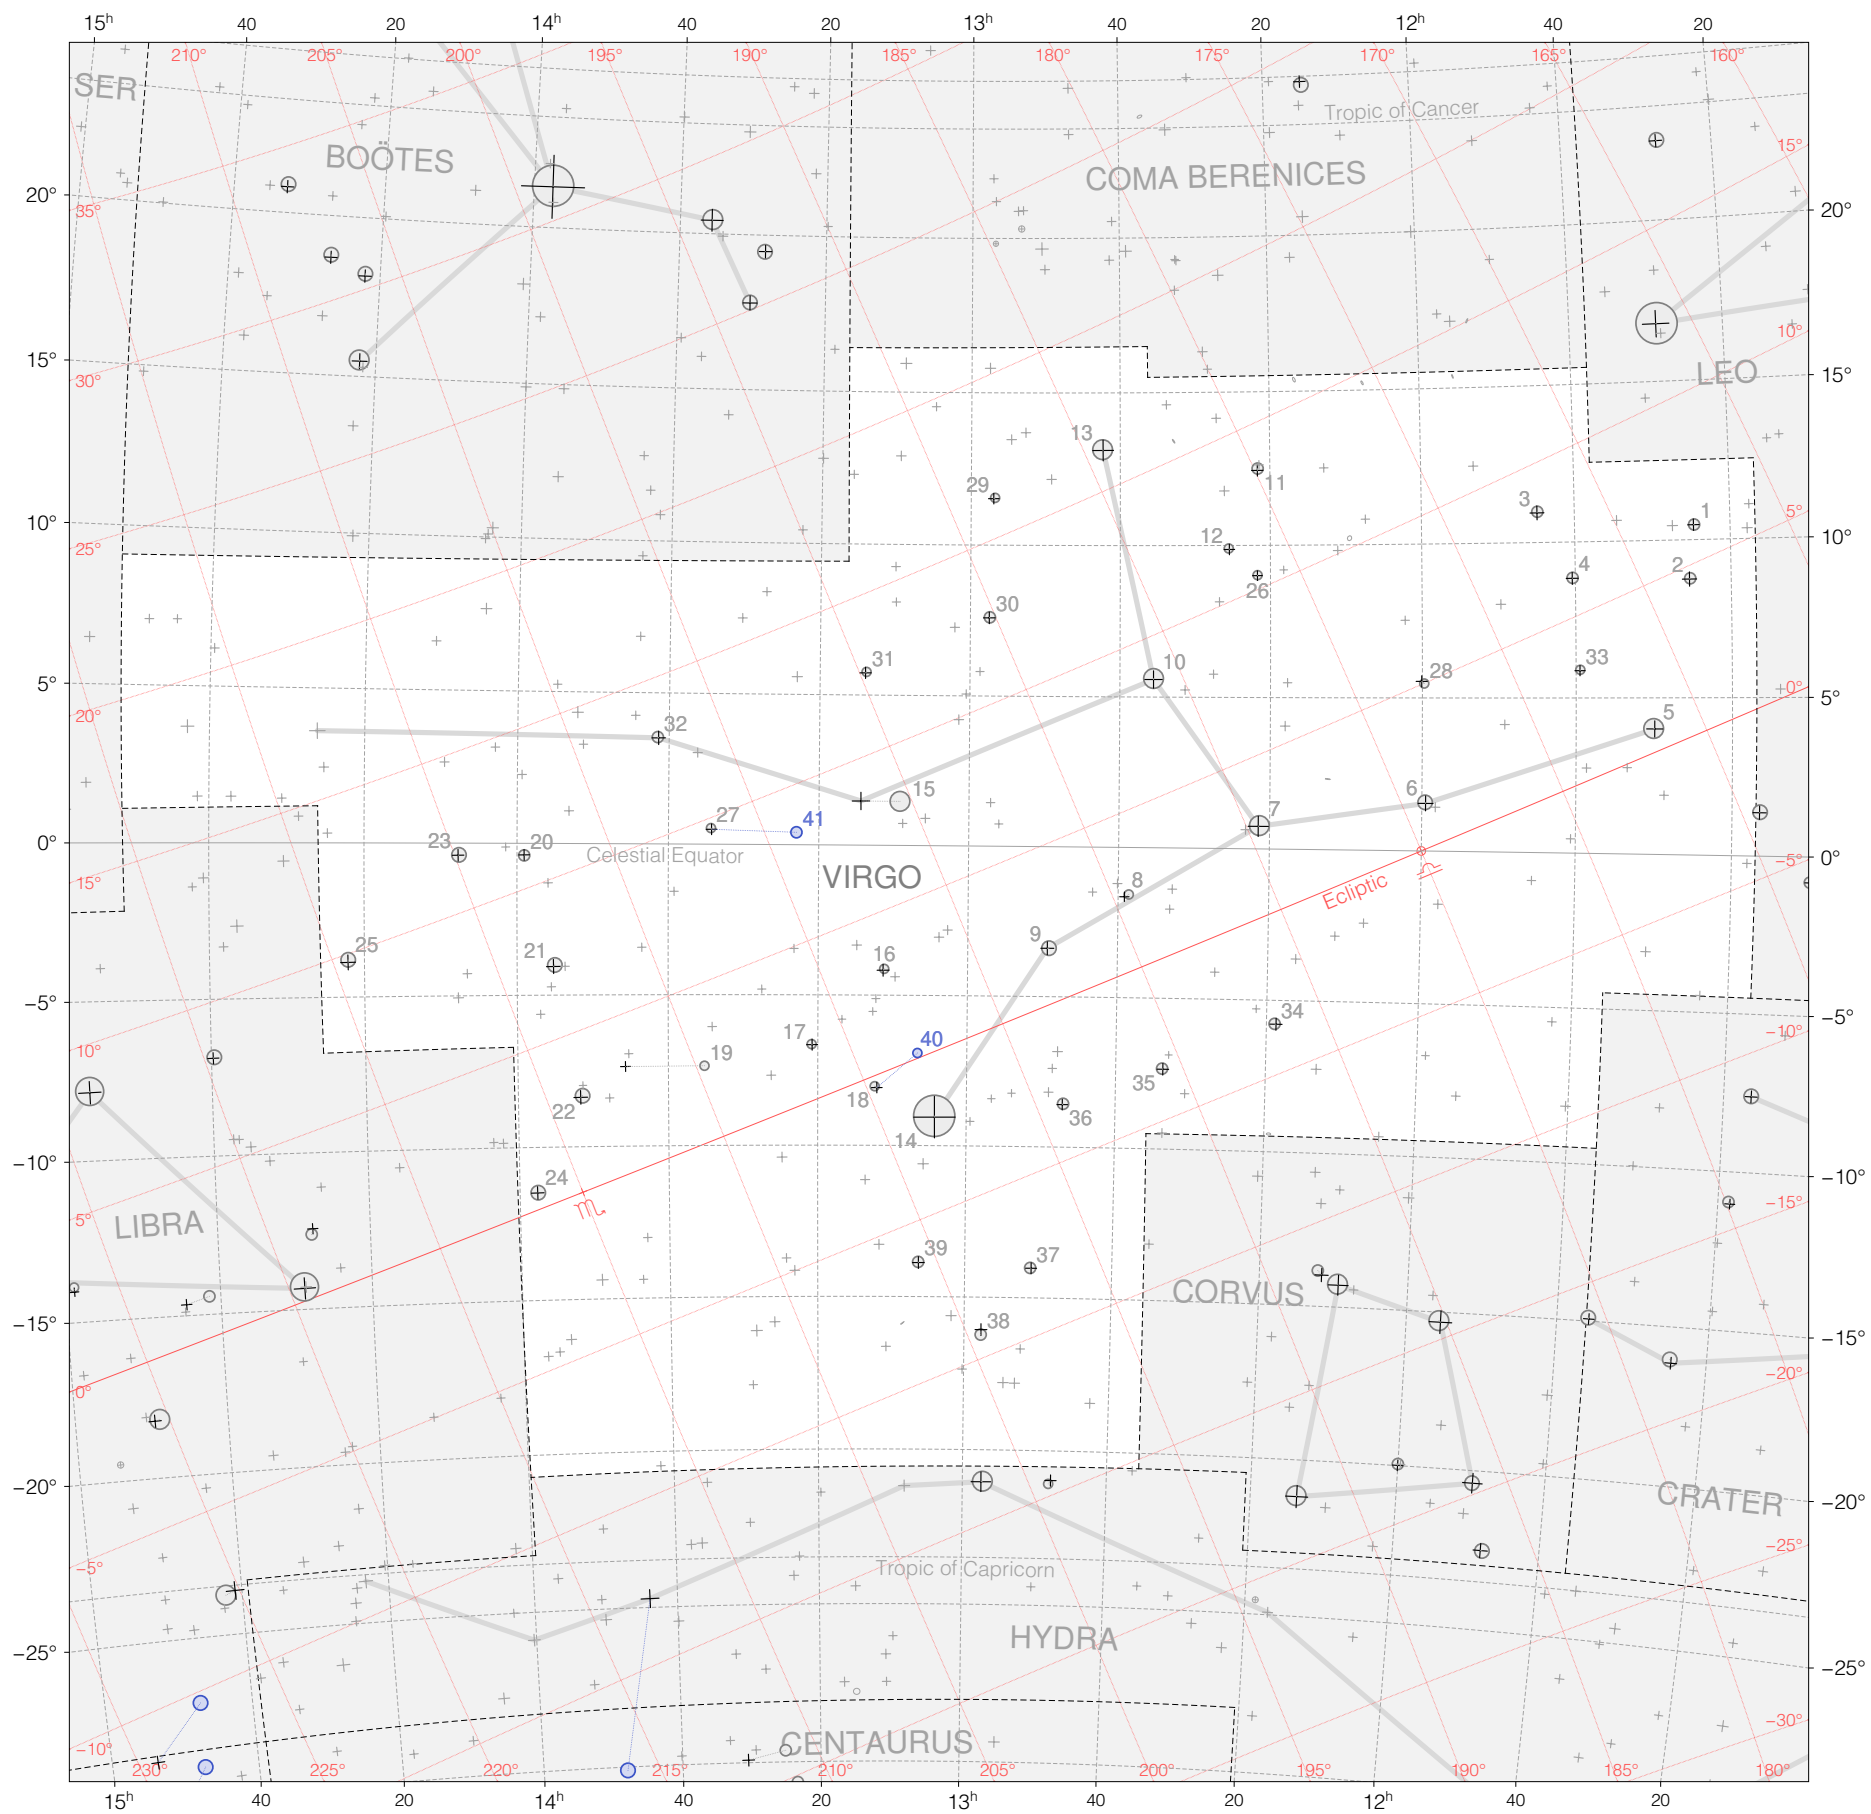

Kepler 2a classis stars in Virgo

Magnitudes:  1 2 3 4 5 6 7

Versions:  K 2 3

Scale at center:  0° 2° 4°