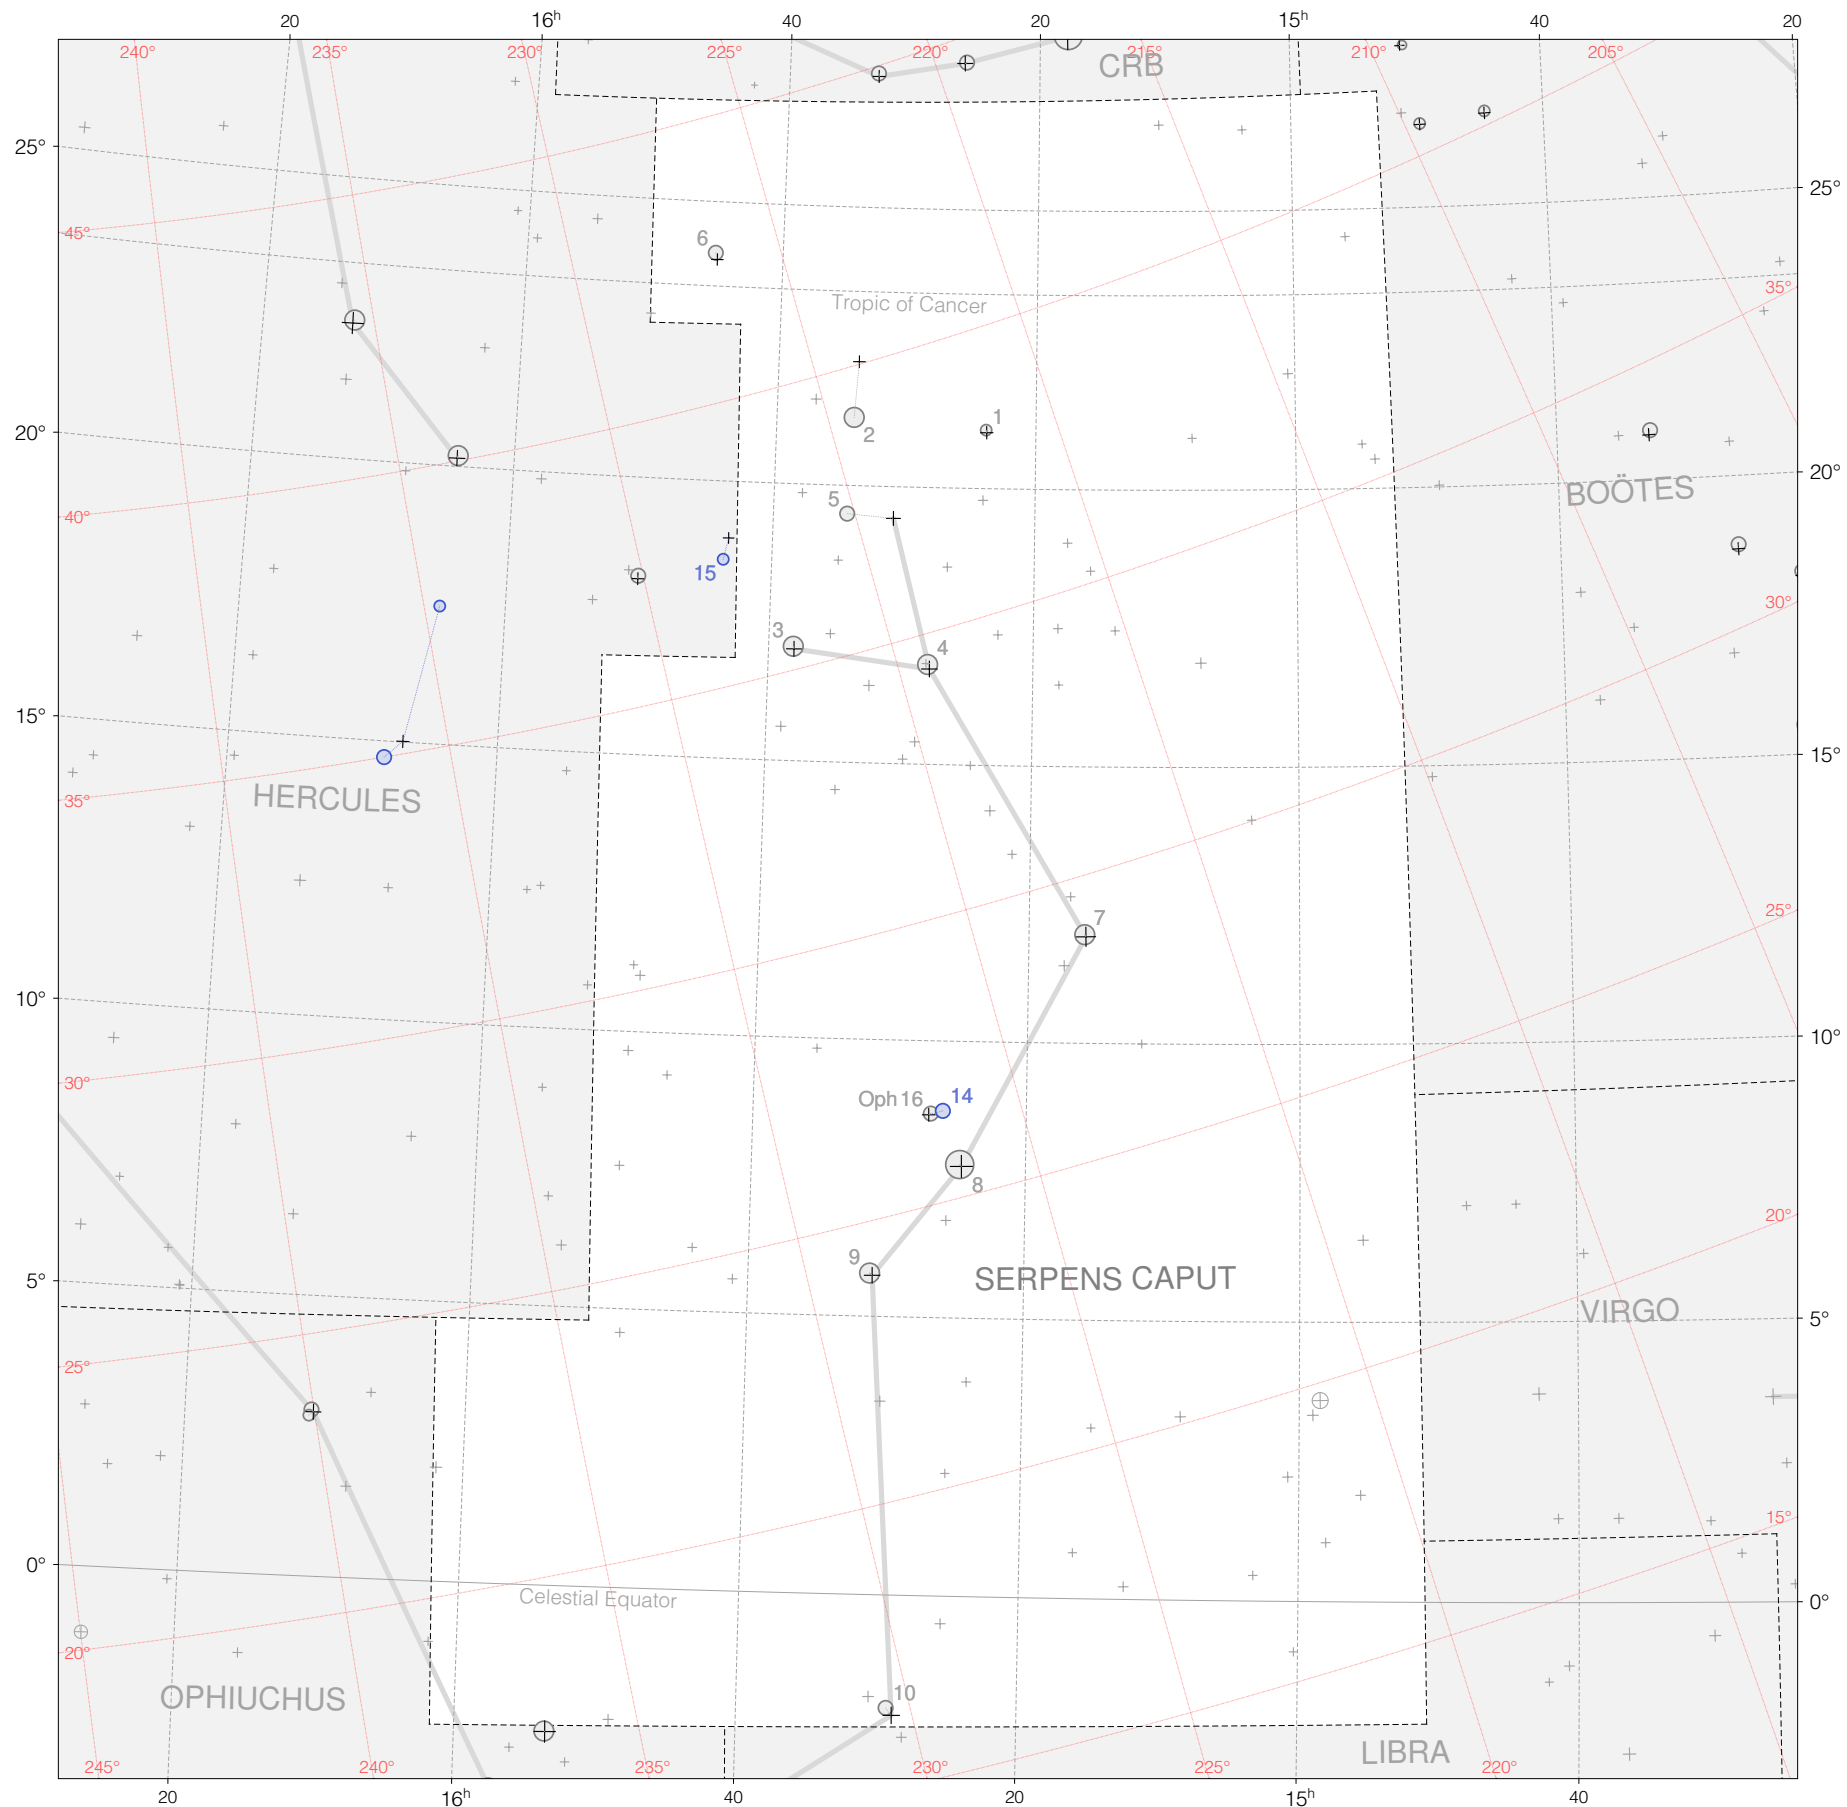

# Kepler 2a classis stars in Serpens Caput

Magnitudes: ○ ○ ○ ○ ○ ○ ○  
1 2 3 4 5 6 7

Versions: ○ ○ ○  
K 2 3

Scale at center: 0° 2° 4°