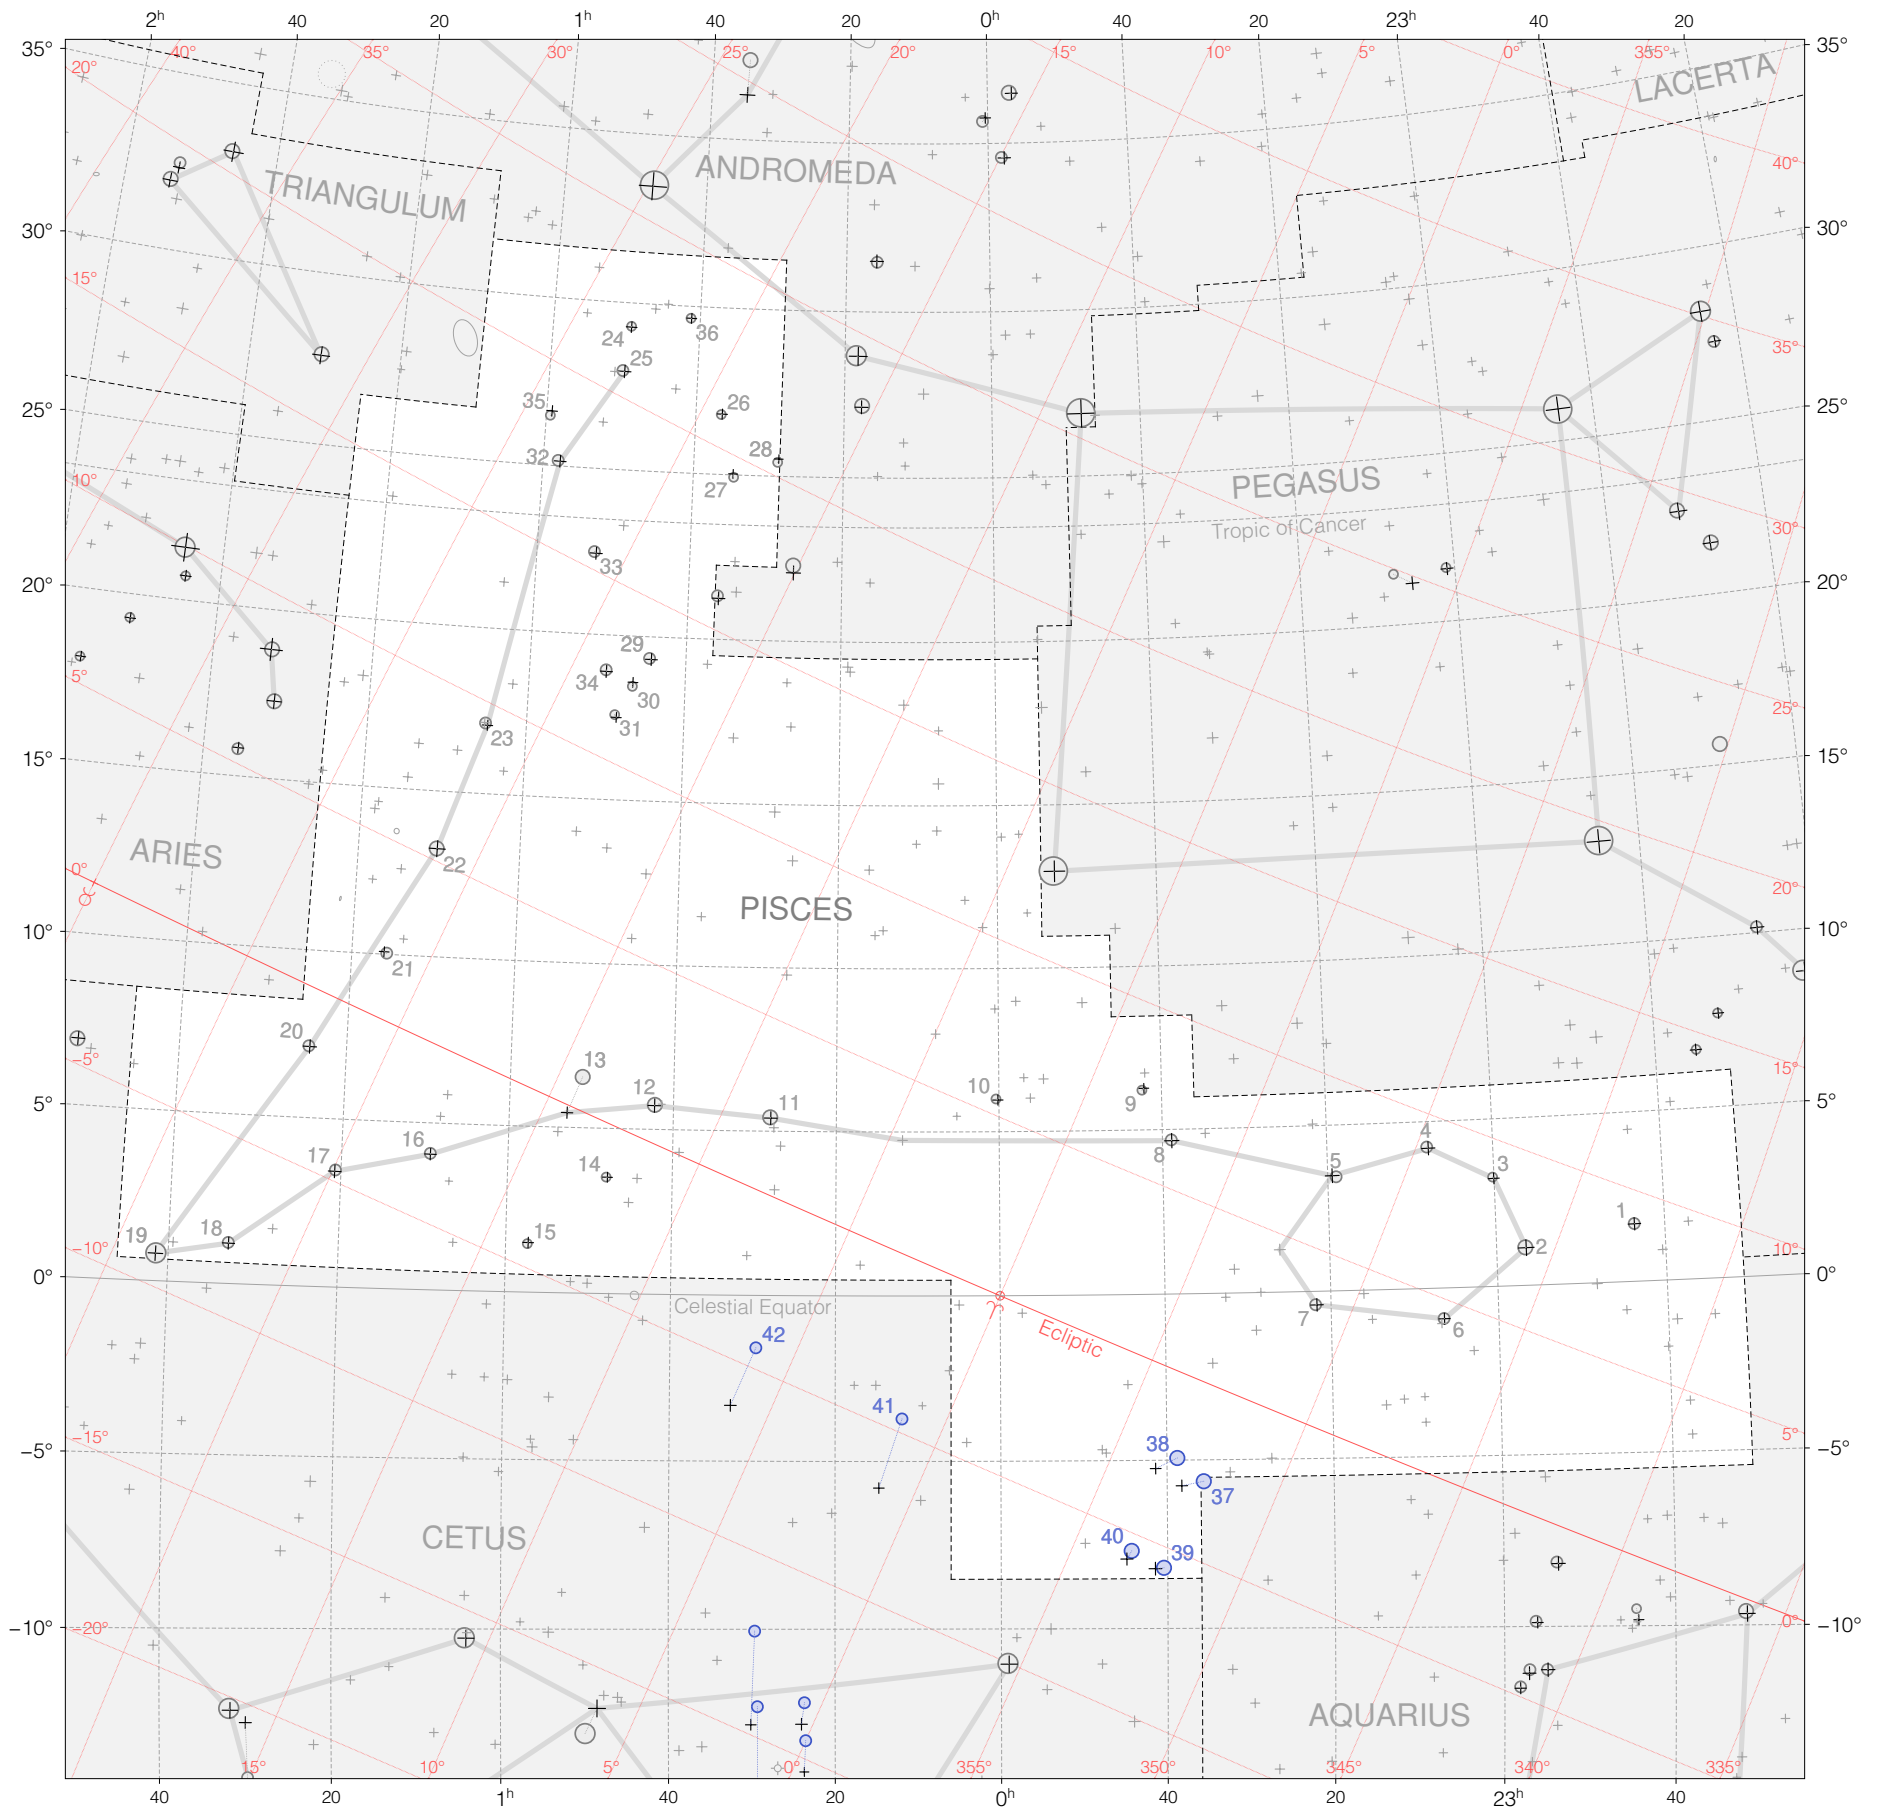

Kepler 2a classis stars in Pisces

Magnitudes: ○○○○○○
1 2 3 4 5 6 7

Versions: ○ ● ●
K 2 3

Scale at center: 0° 2° 4°