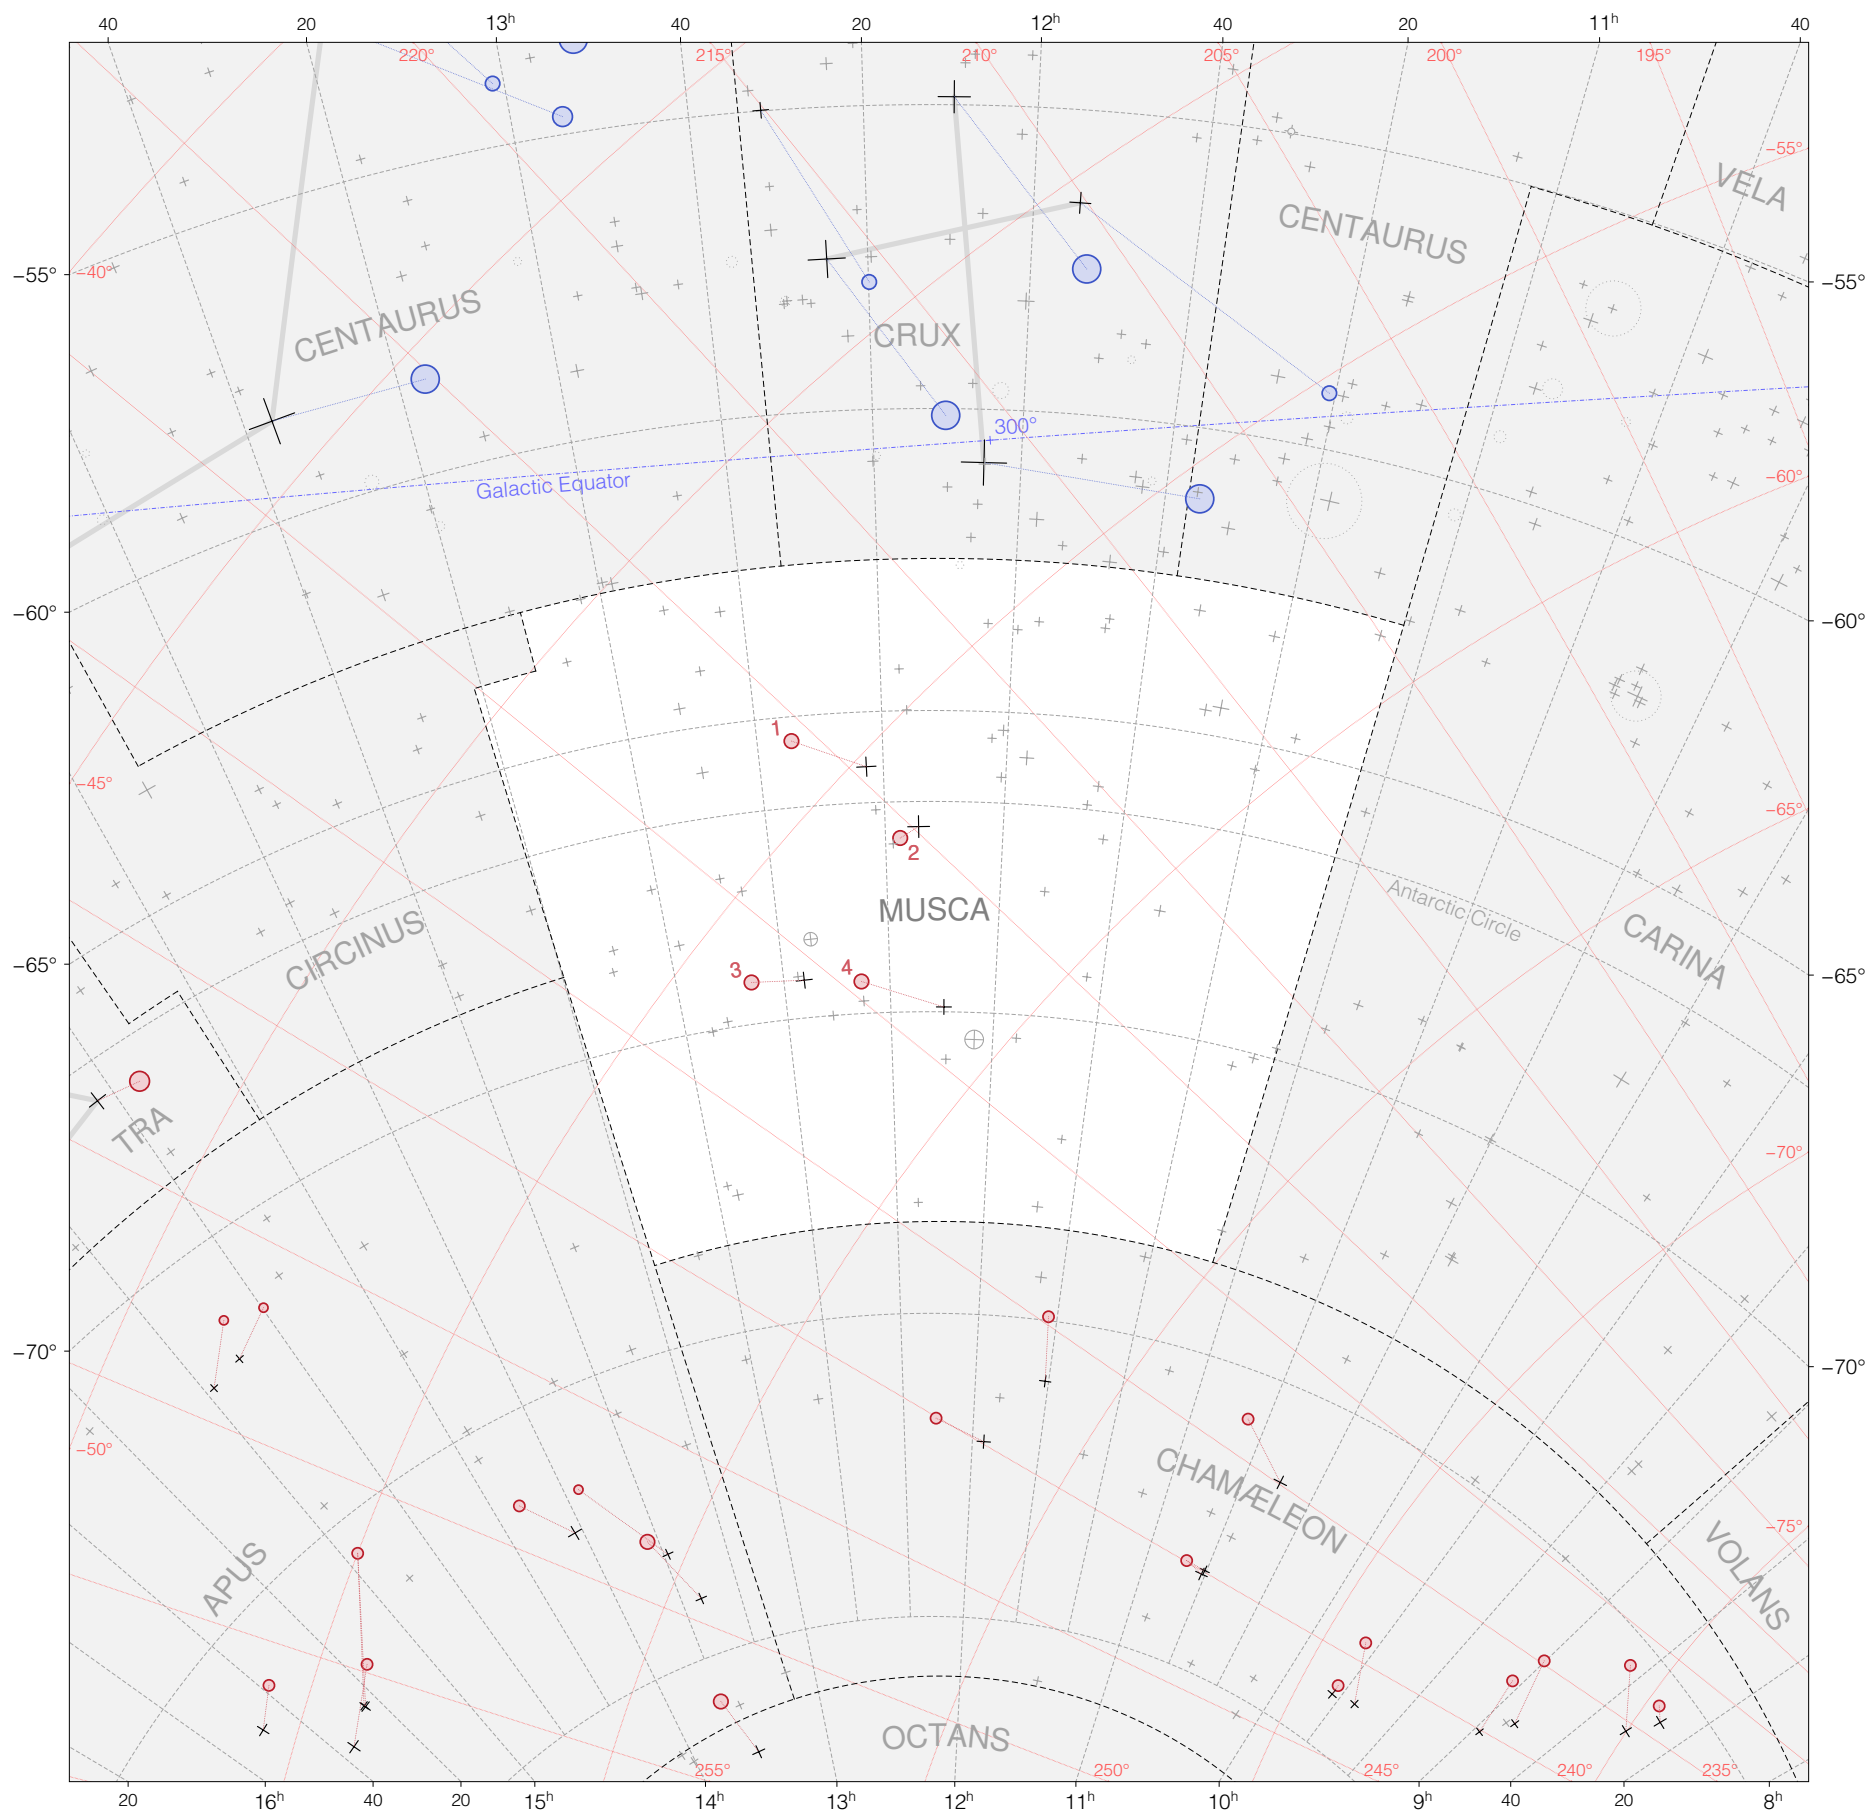

Kepler 3a classis stars in Musca

Magnitudes: 1 2 3 4 5 6 7

Versions: K 2 3

Scale at center: 0° 2° 4°