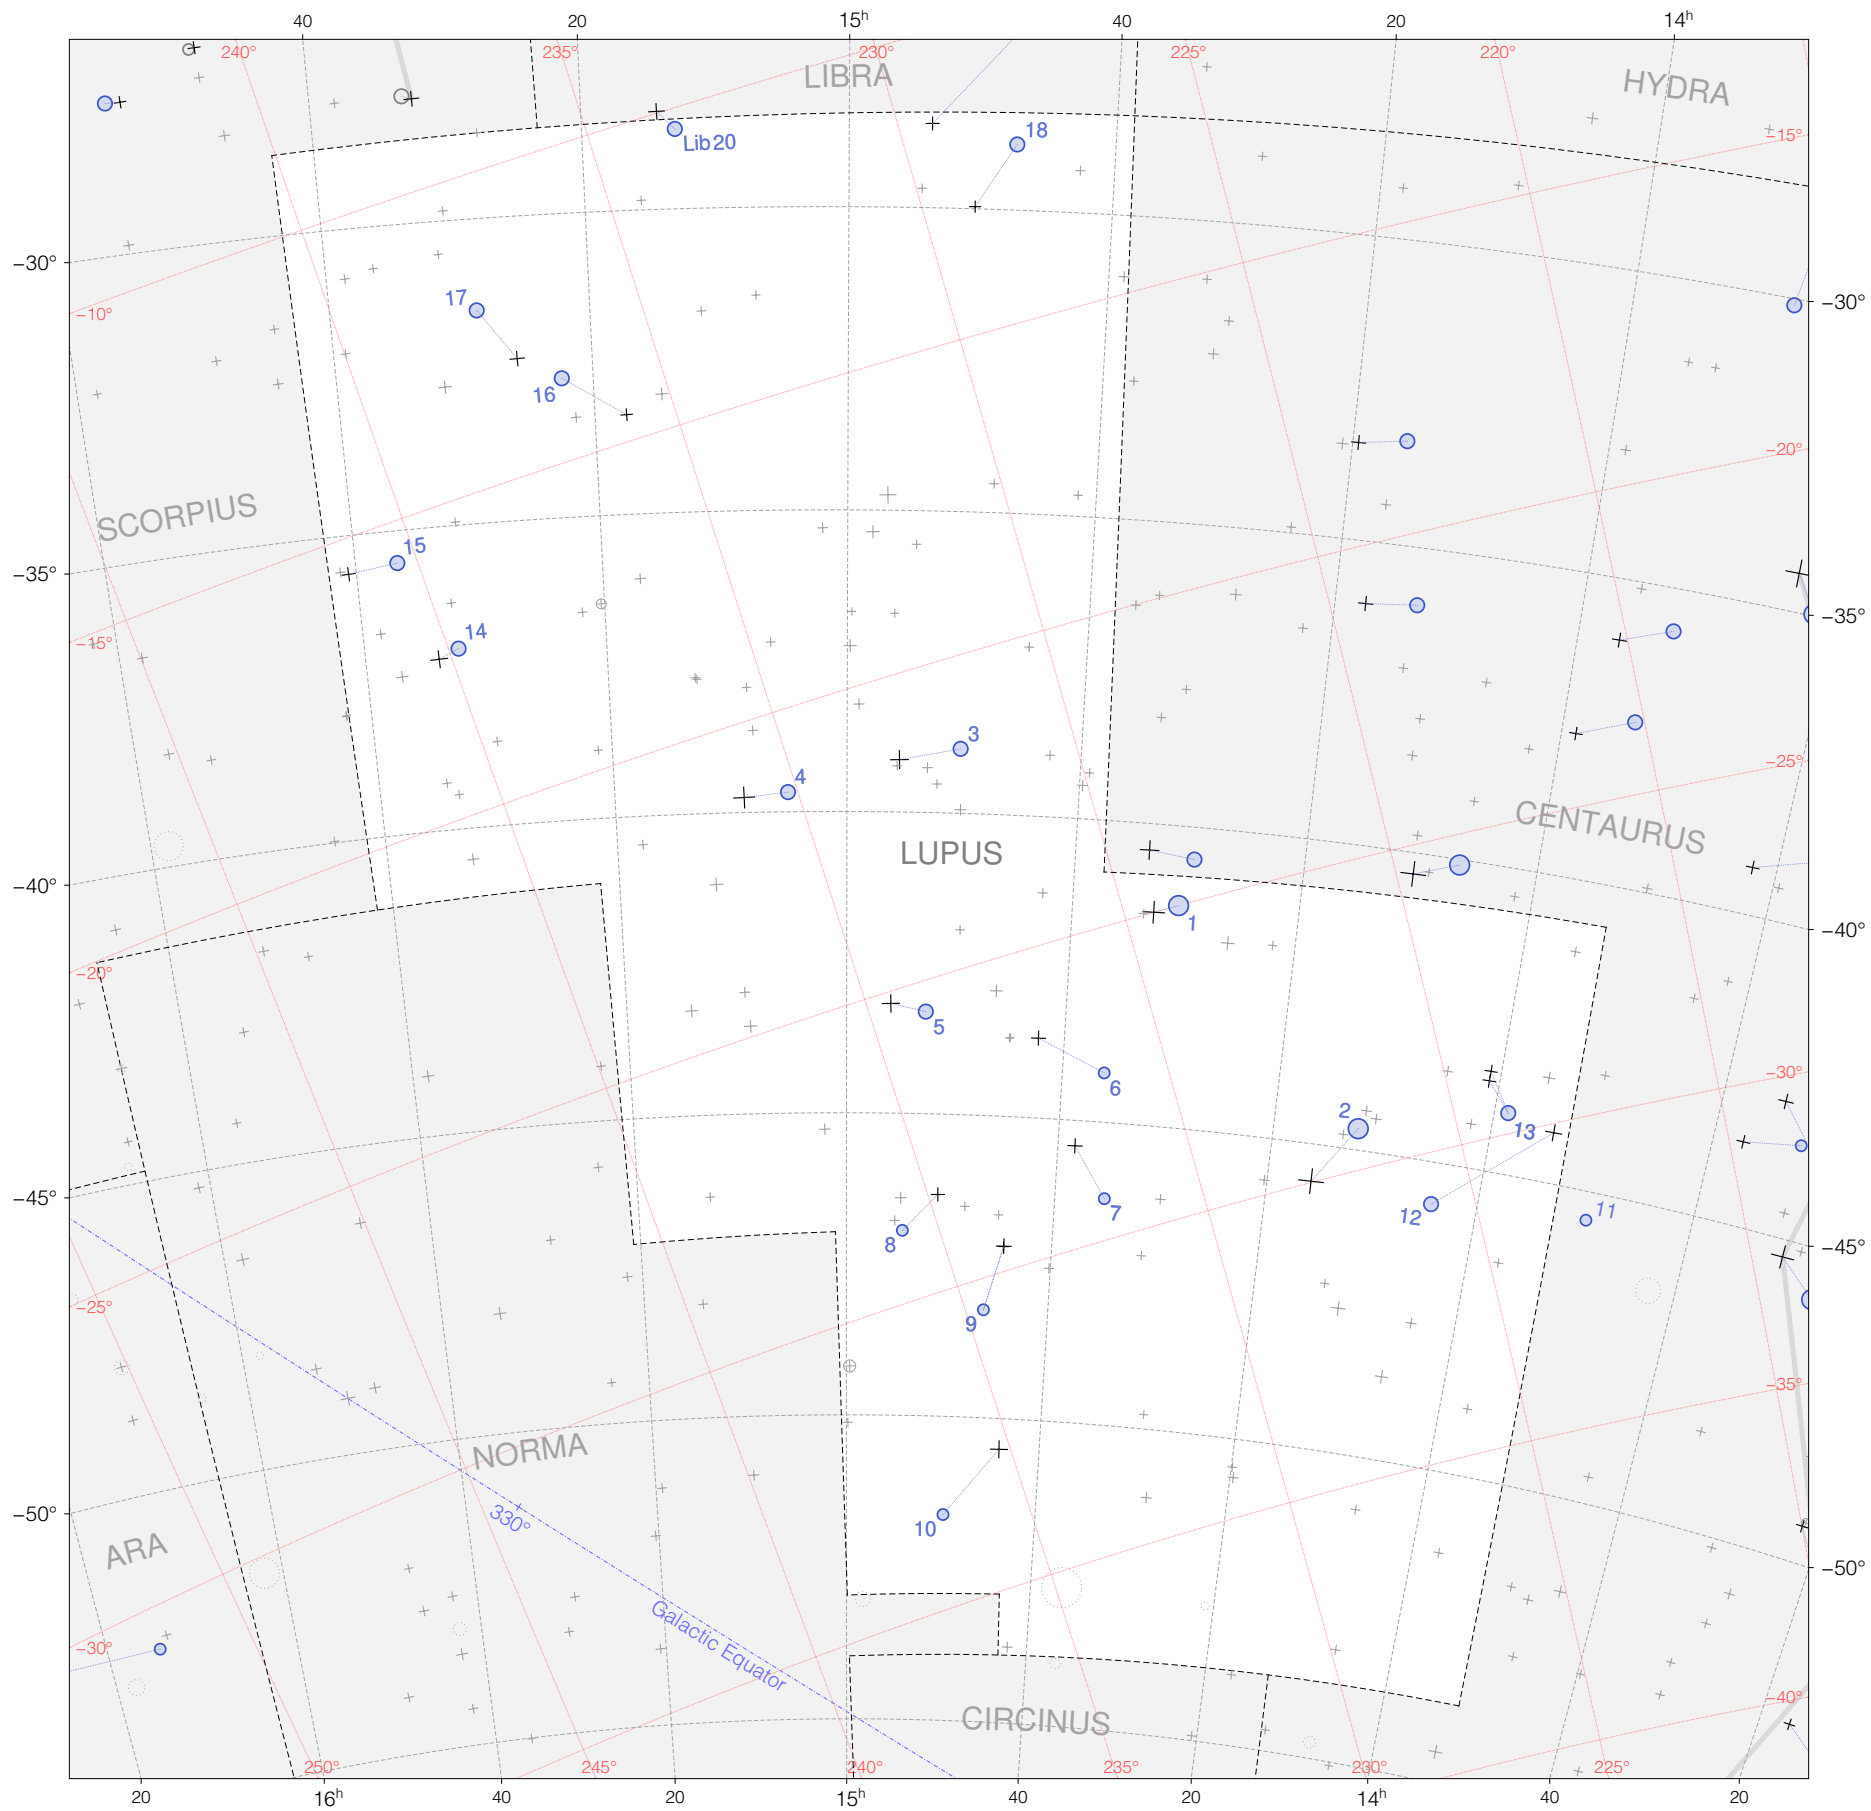

Kepler 2a classis stars in Lupus

Magnitudes: 1 2 3 4 5 6 7

Versions: K 2 3

Scale at center: 0° 2° 4°