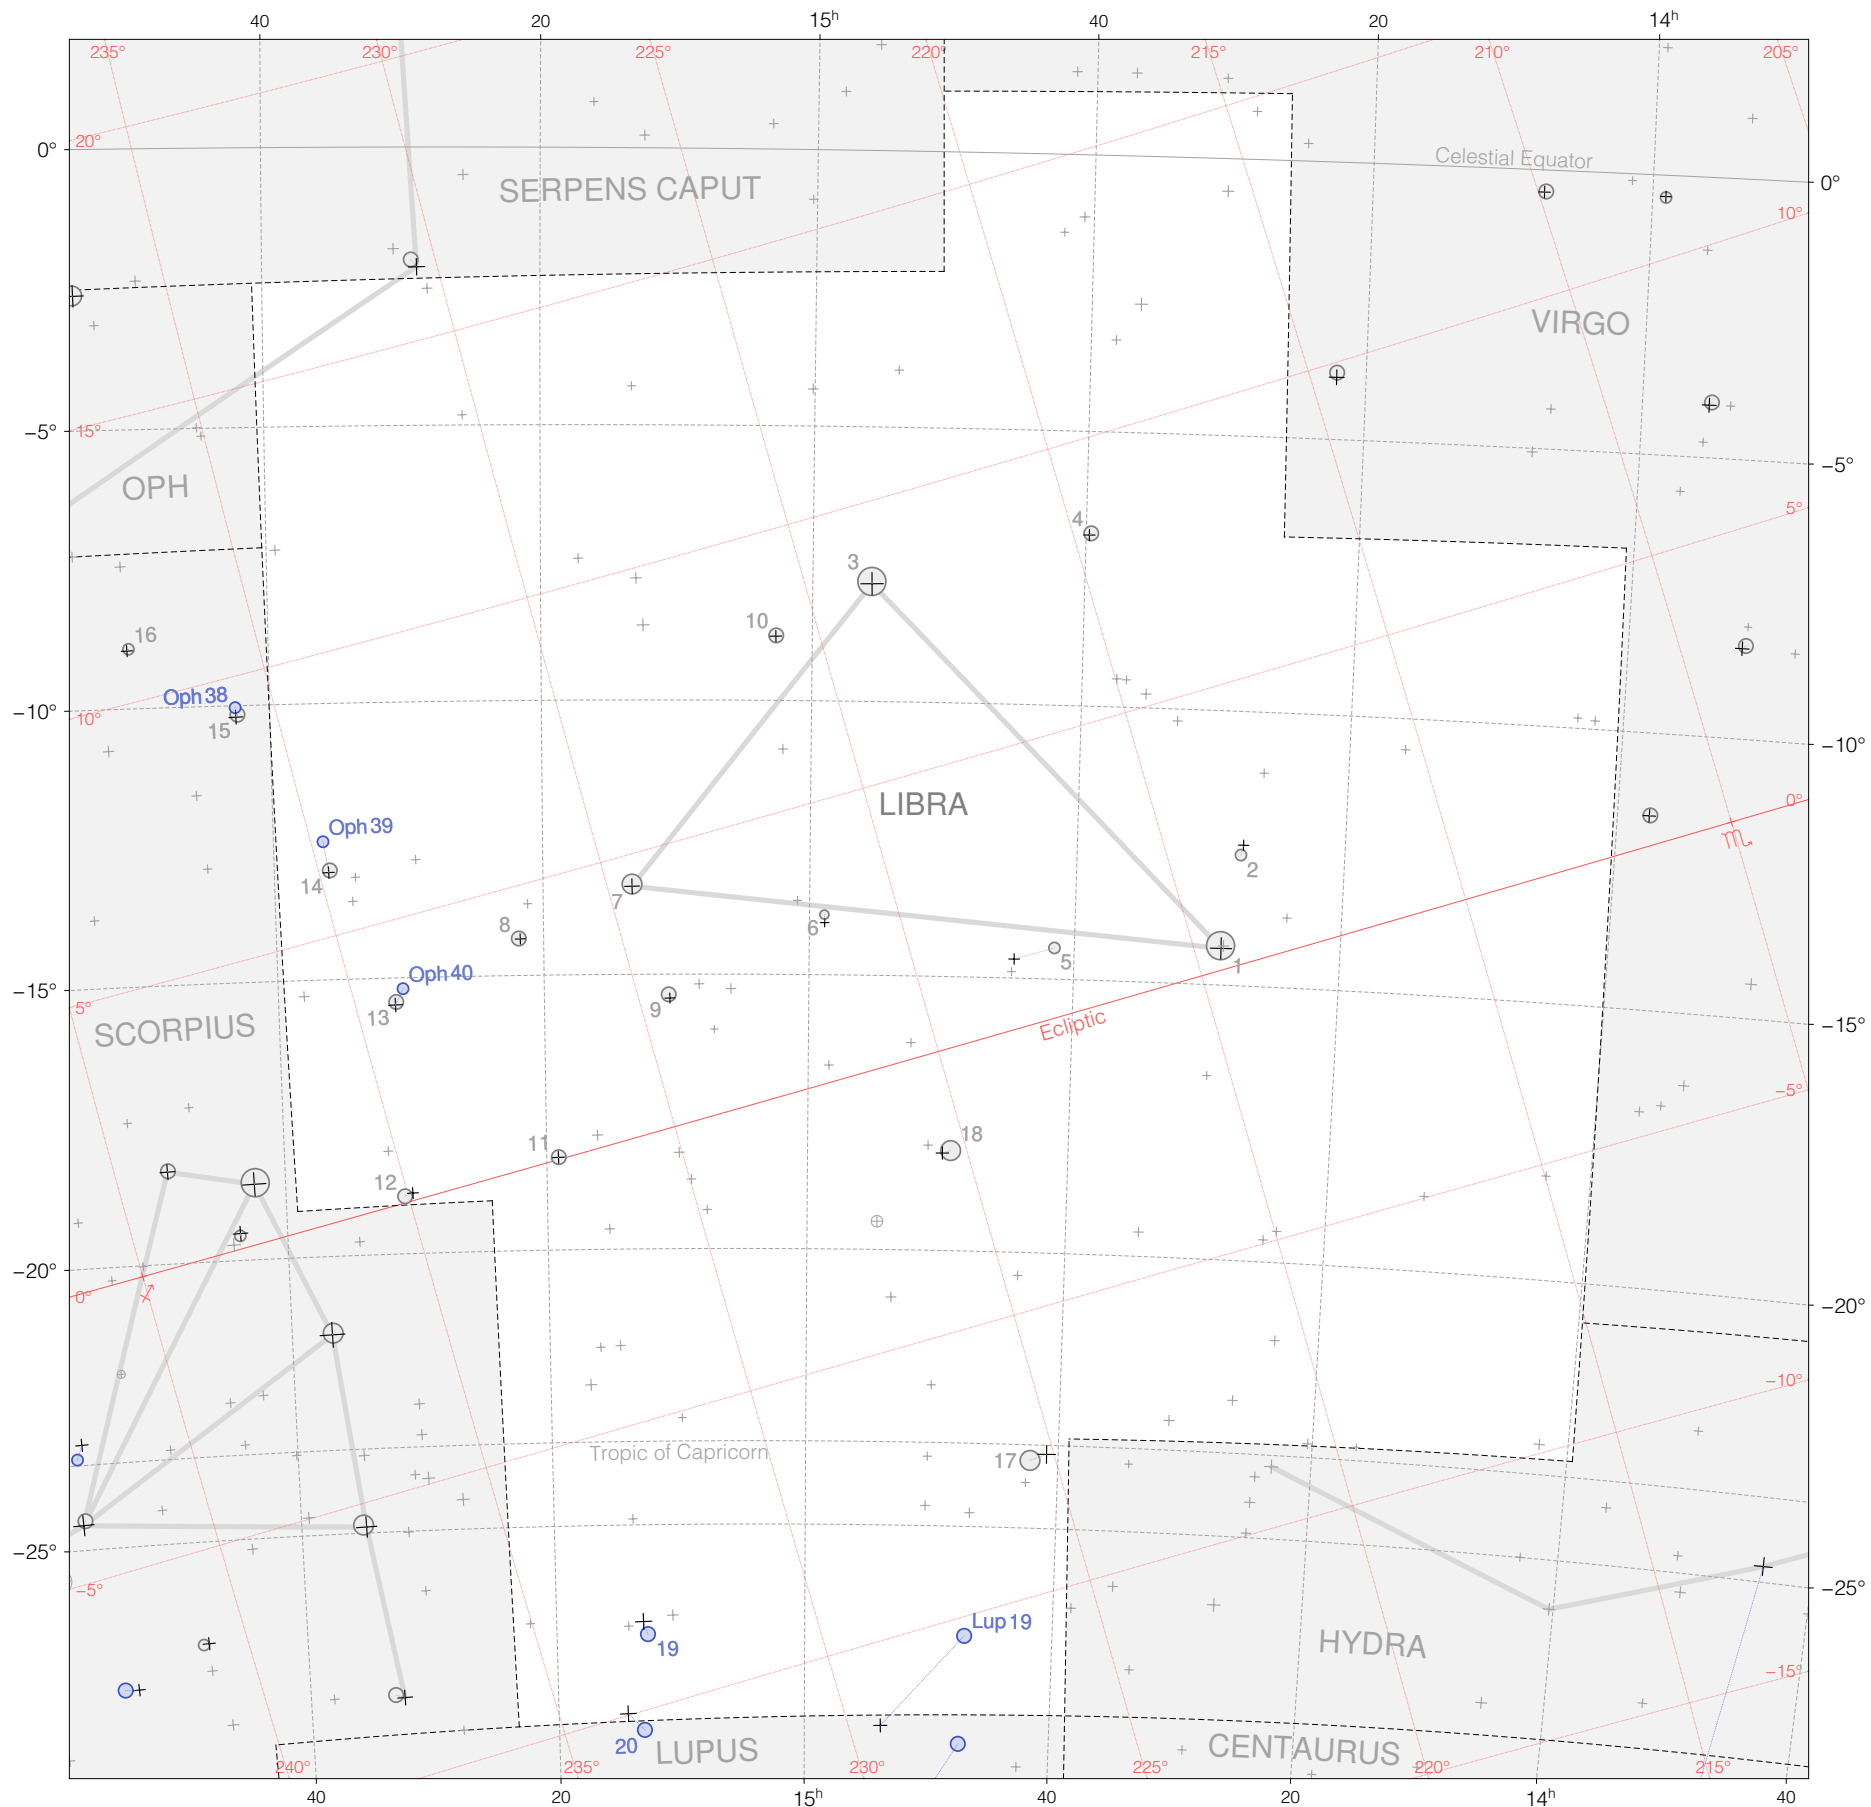

Kepler 2a classis stars in Libra

Magnitudes: ○○○○○○
1 2 3 4 5 6 7

Versions: ○ ○ ○
K 2 3

Scale at center: 0° 2° 4°