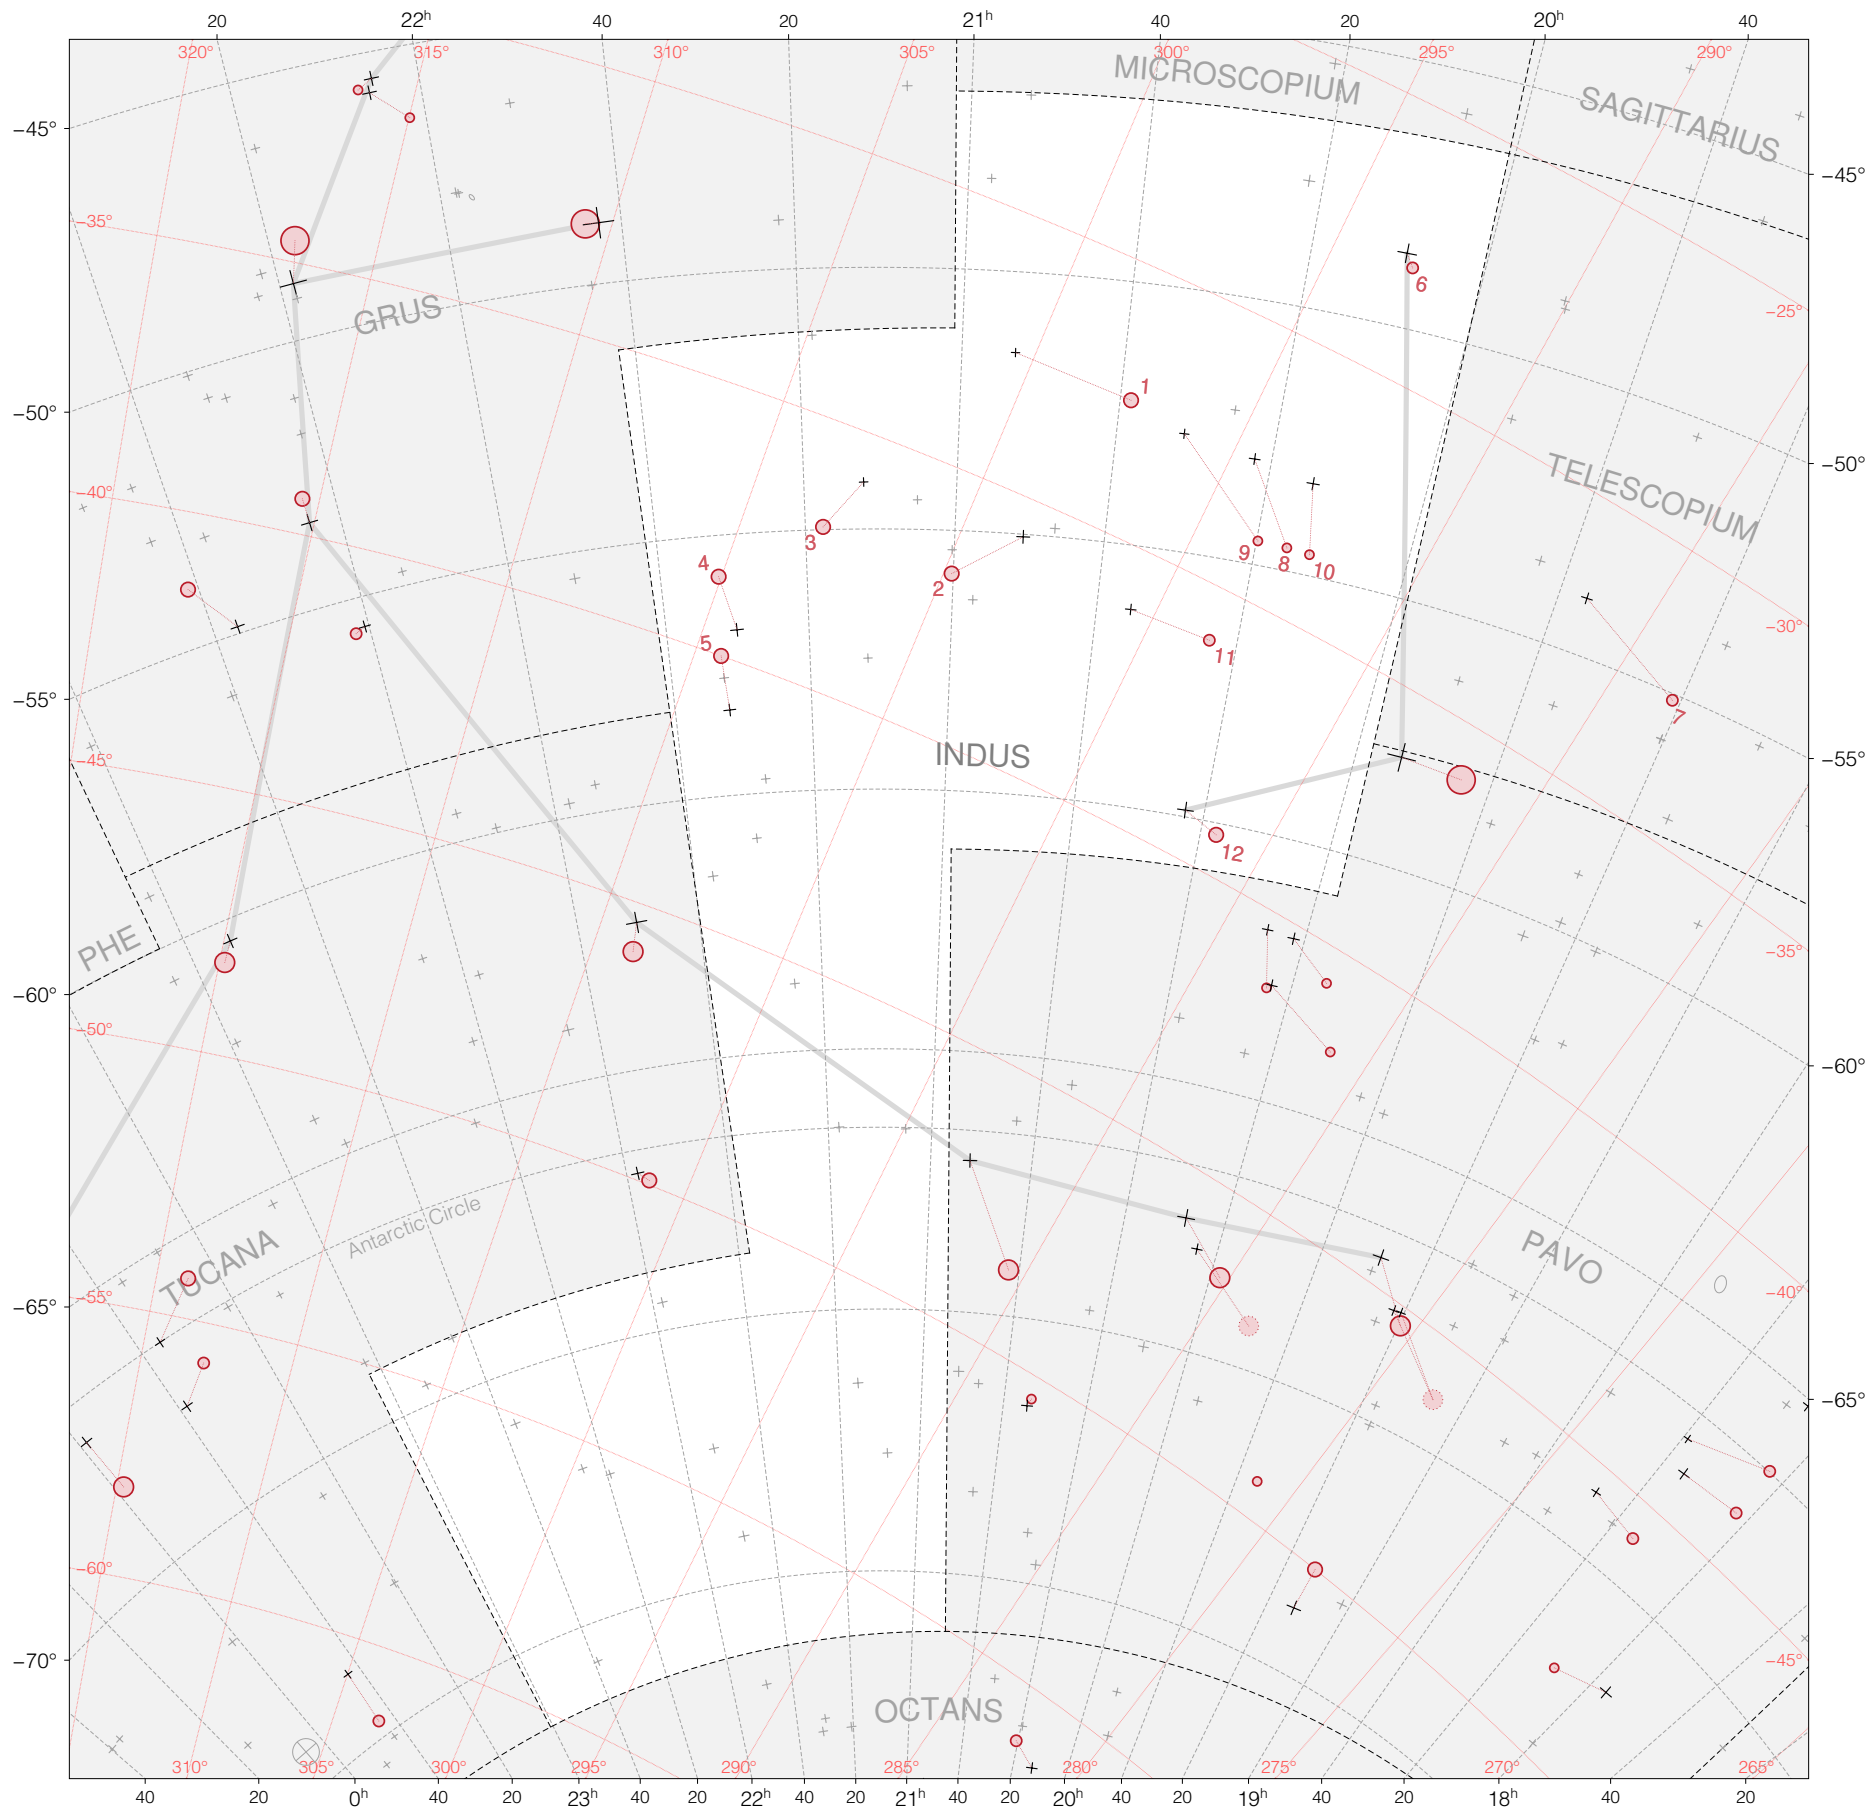

Kepler 3a classis stars in Indus

Magnitudes: 1 2 3 4 5 6 7

Versions: K 2 3

Scale at center: 0° 2° 4°