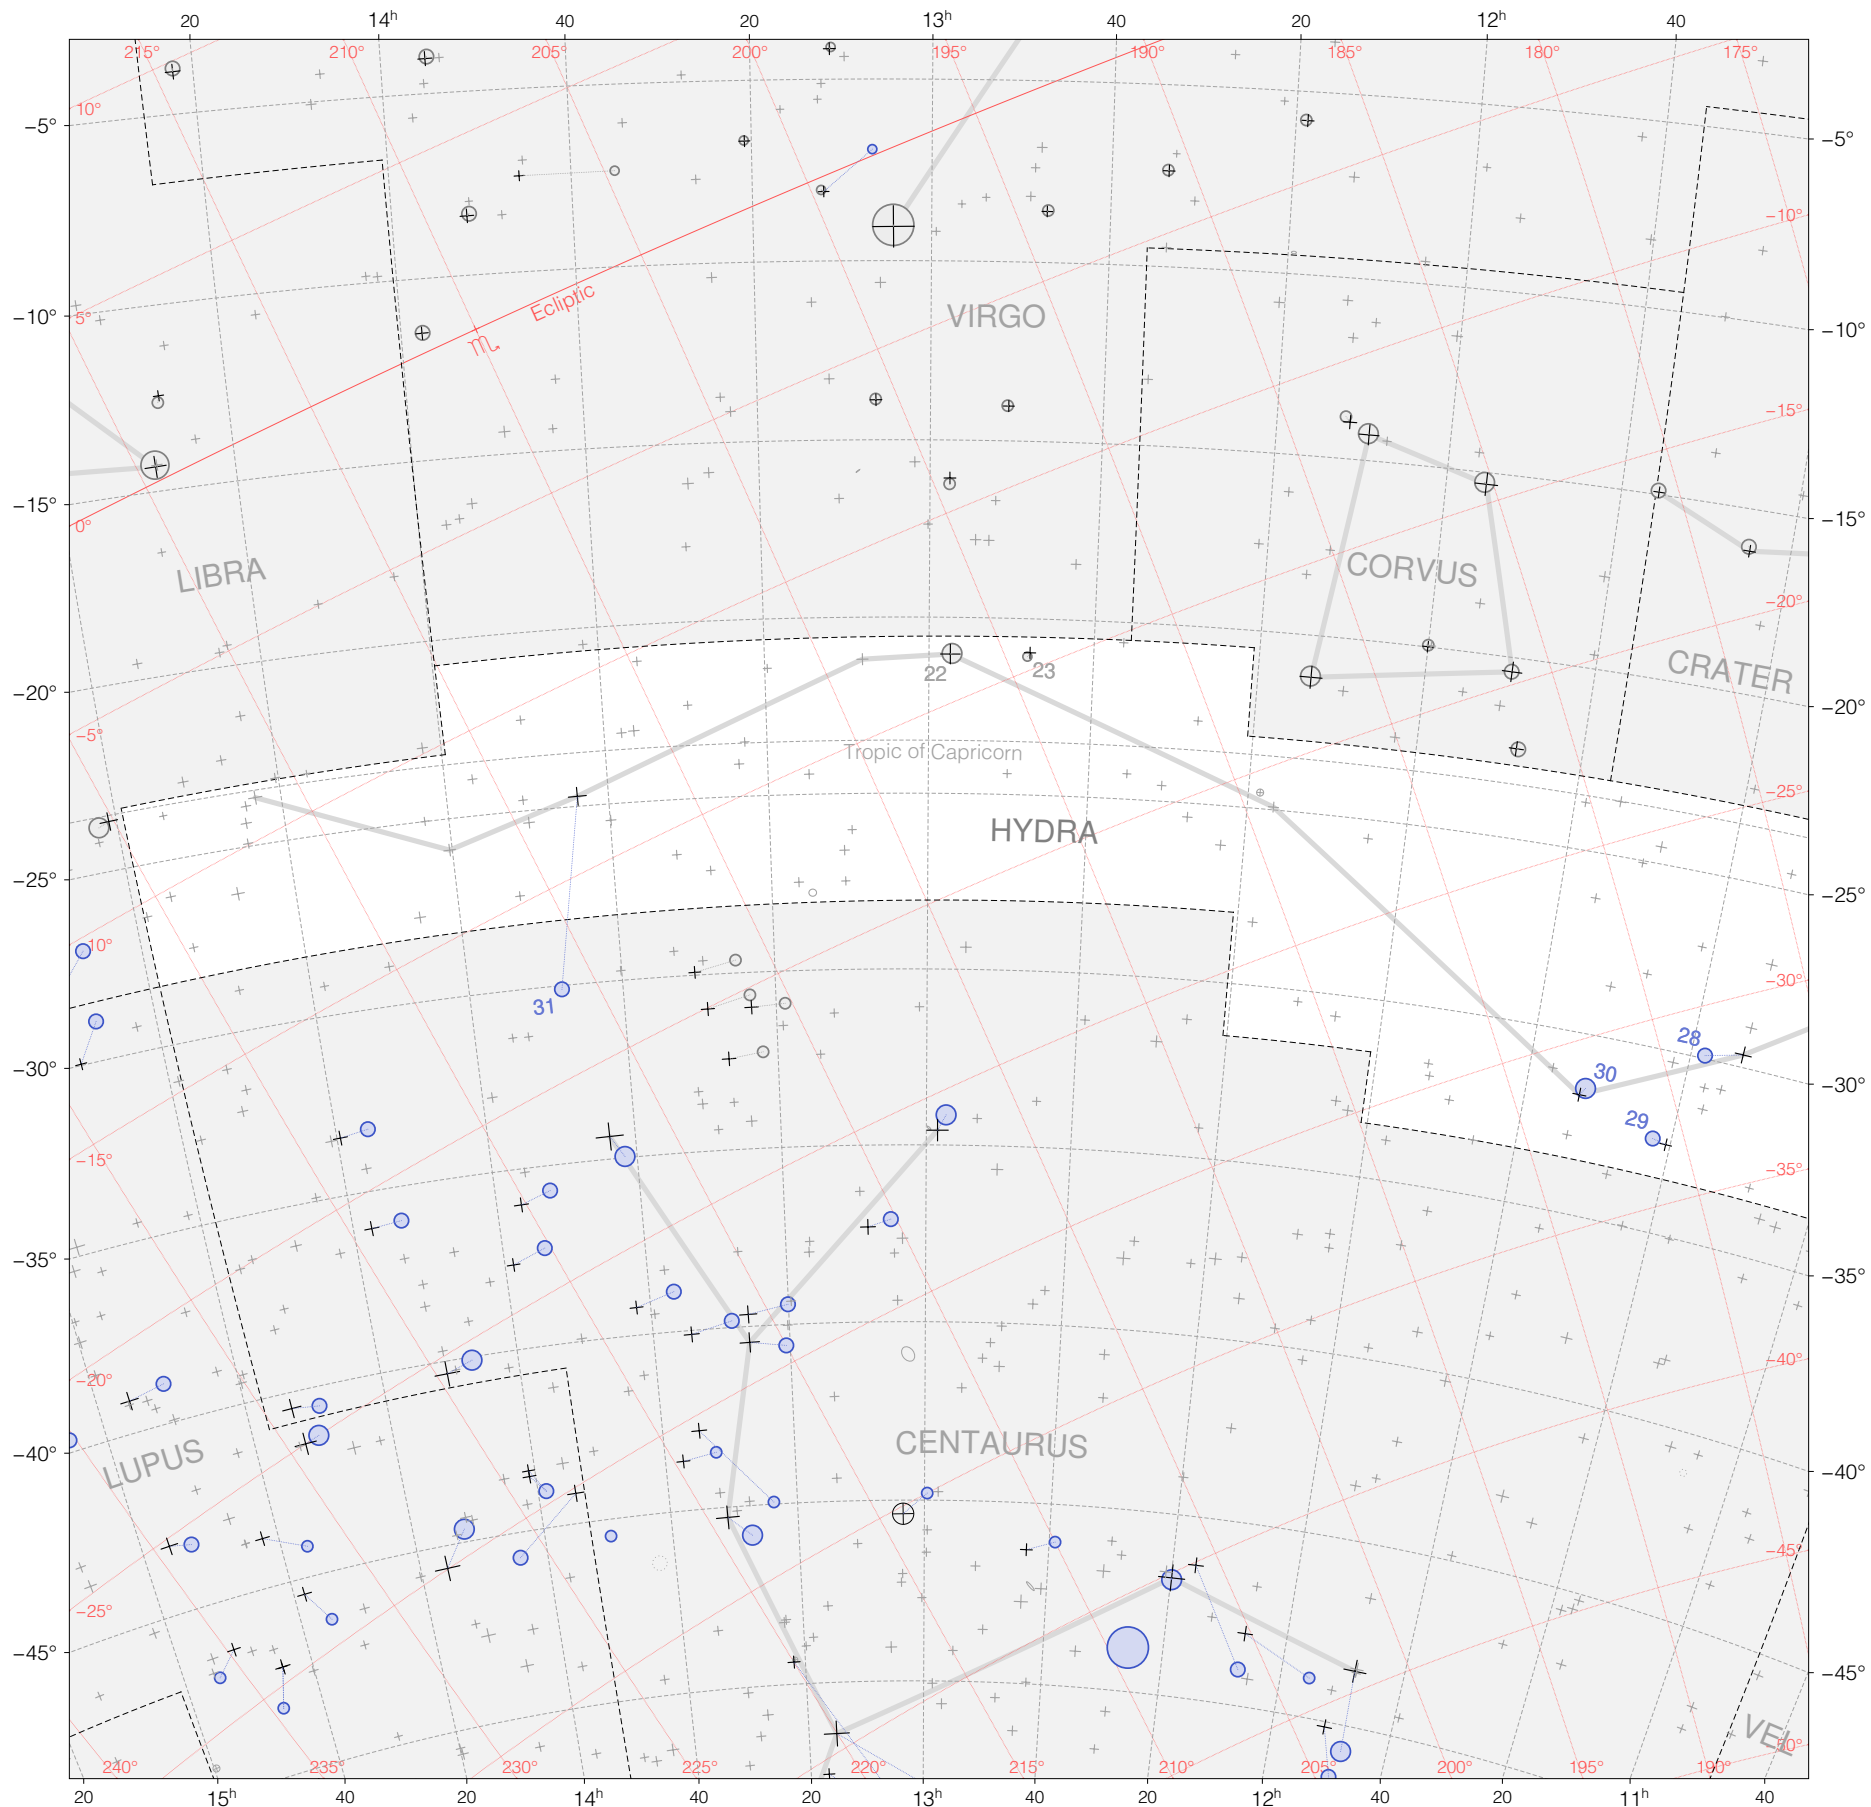

Kepler 2a classis stars in Hydra (east)

Magnitudes: ○○○○○○
1 2 3 4 5 6 7

Versions: ○ ○ ○
K 2 3

Scale at center: 0° 2° 4°