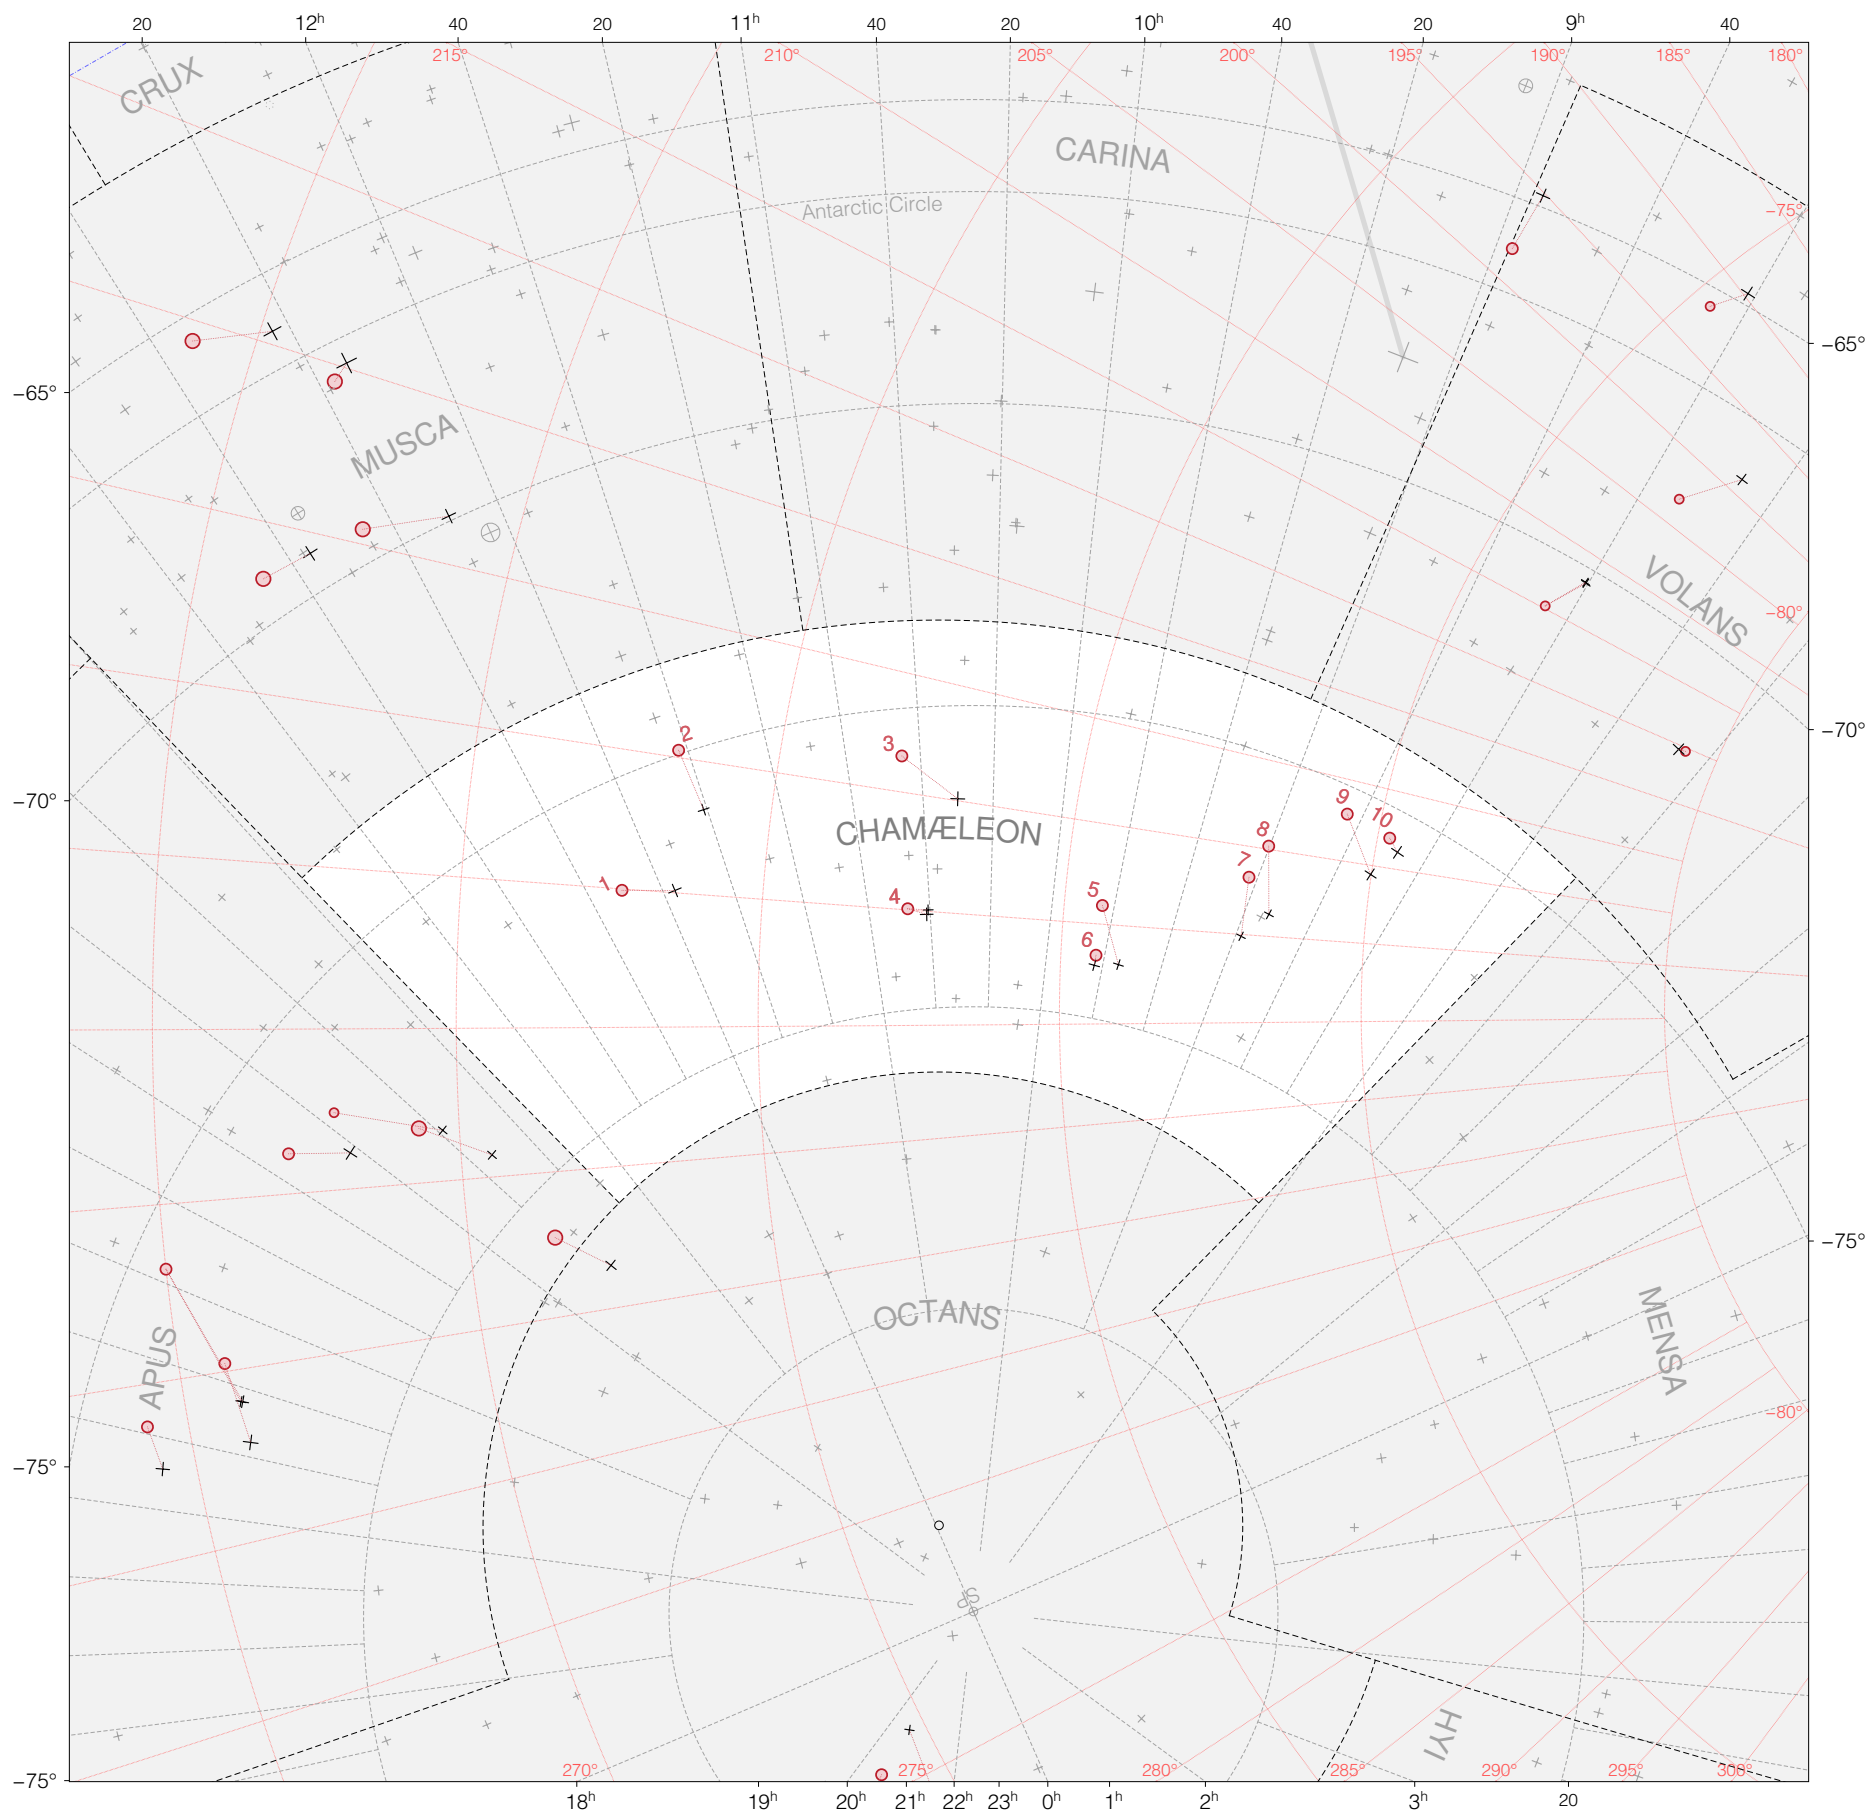

# Kepler 3a classis stars in Chamæleon

Magnitudes:  1 2 3 4 5 6 7

Versions:  K 2 3

Scale at center:  0° 2° 4°