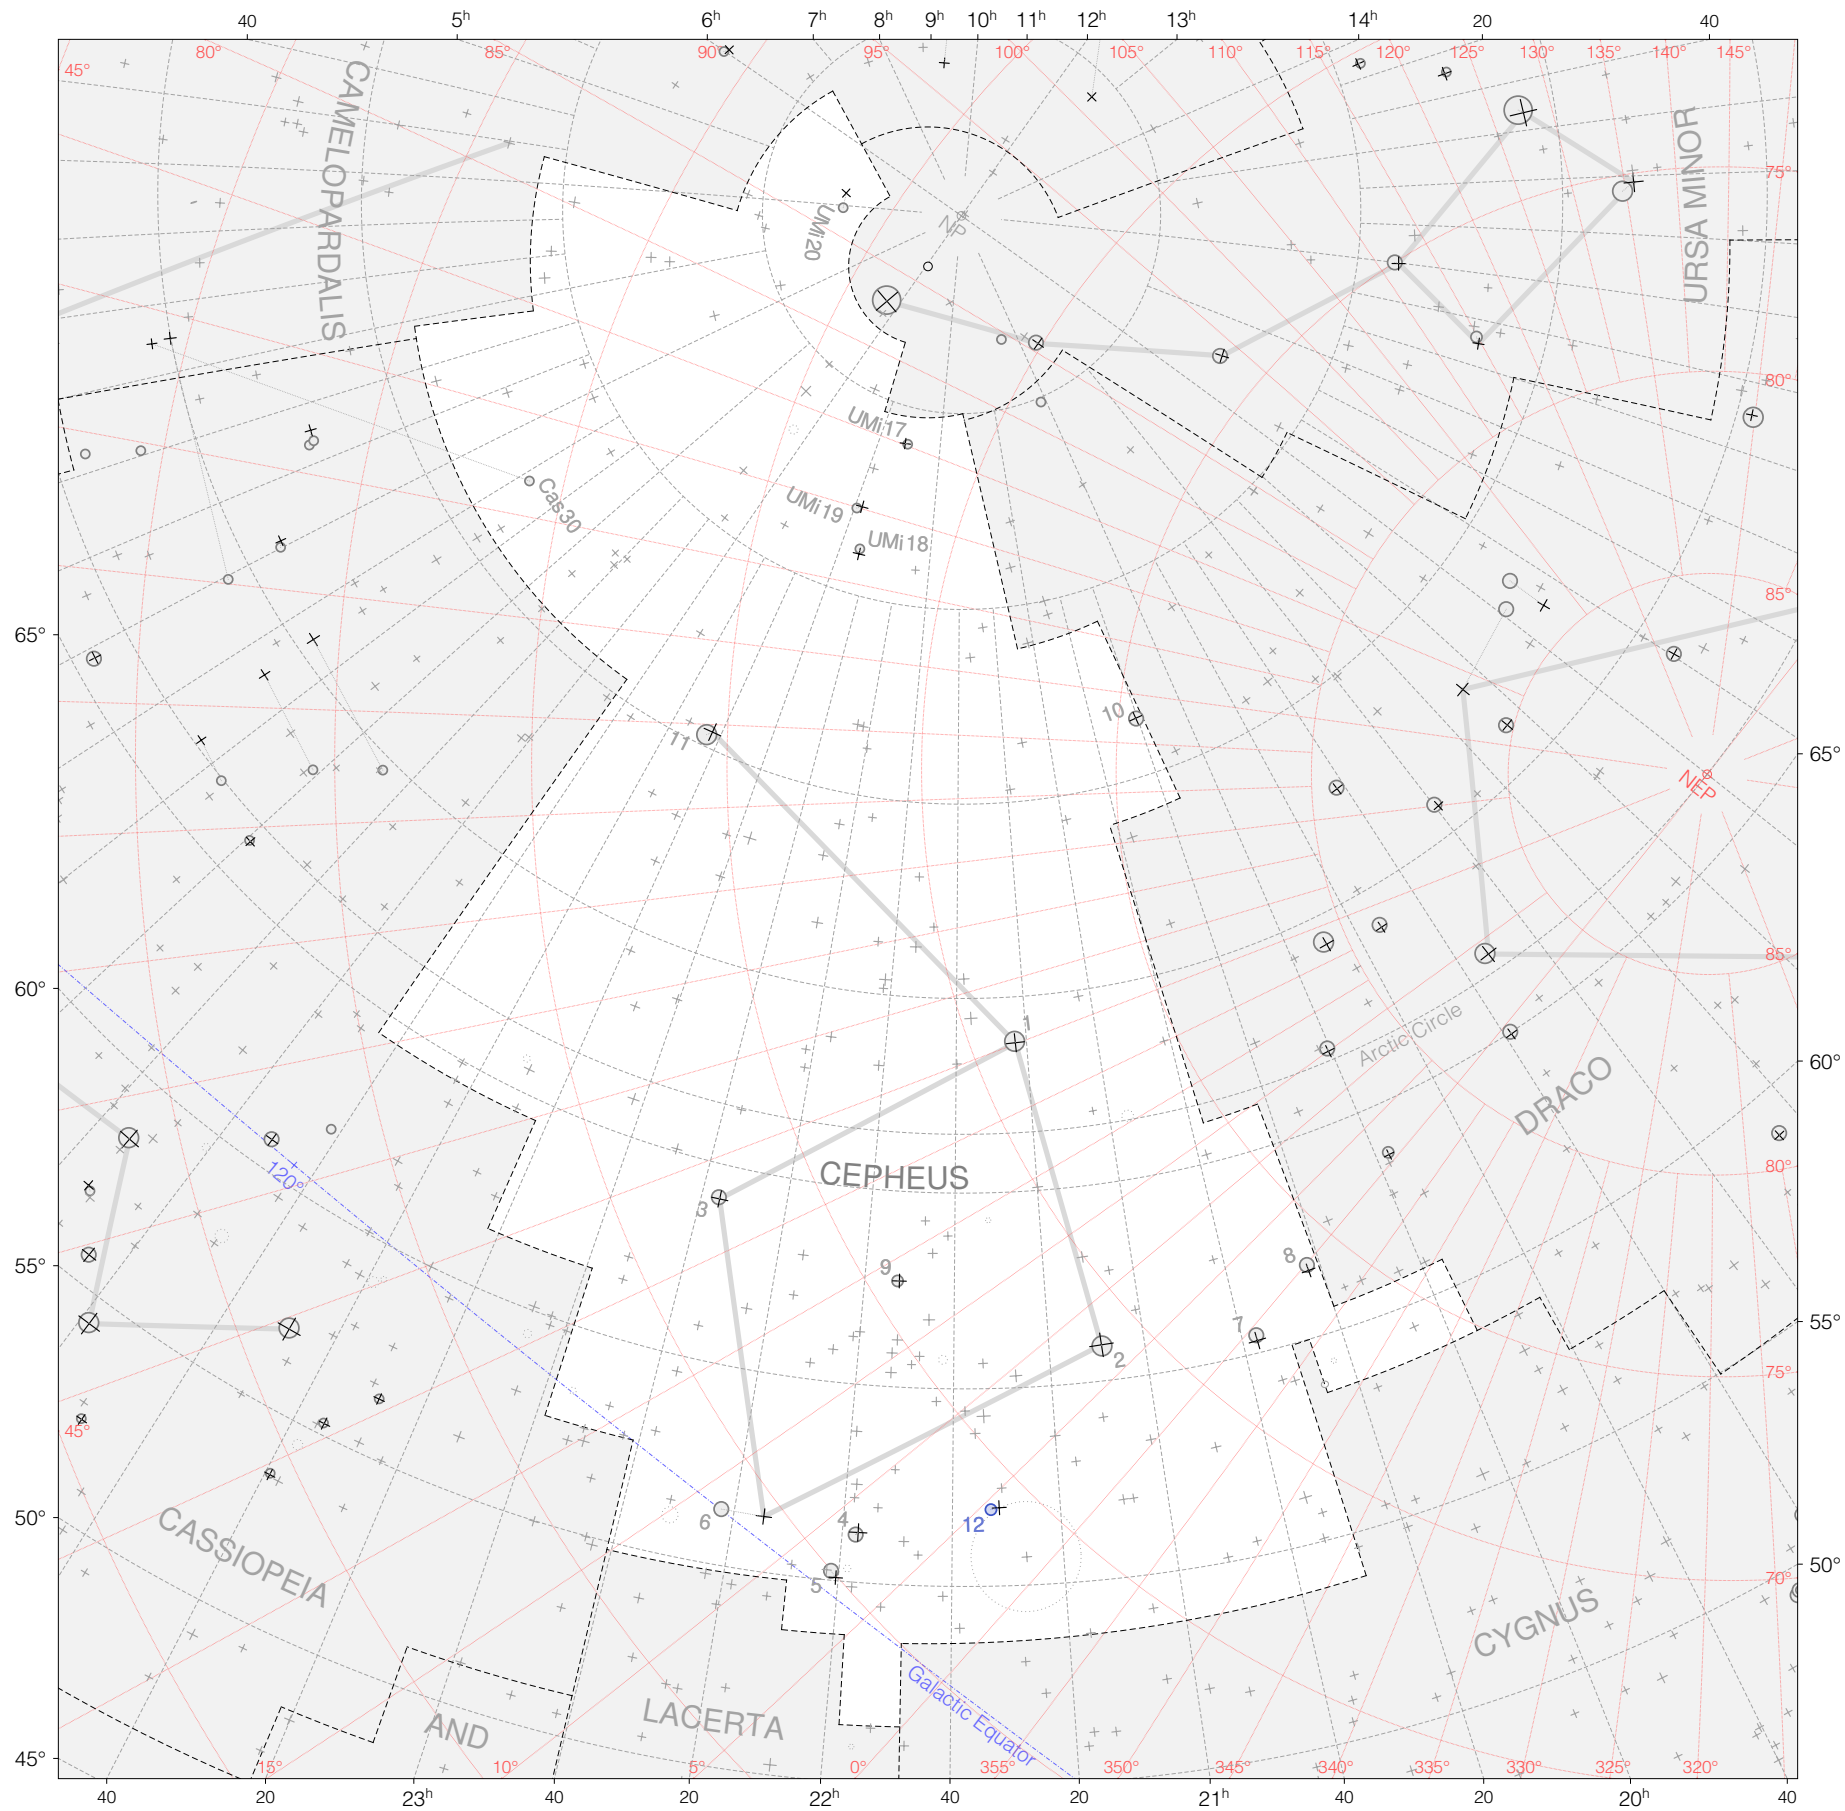

# Kepler 2a classis stars in Cepheus

Magnitudes: 1 2 3 4 5 6 7

Versions: K 2 3

Scale at center: 0° 2° 4°